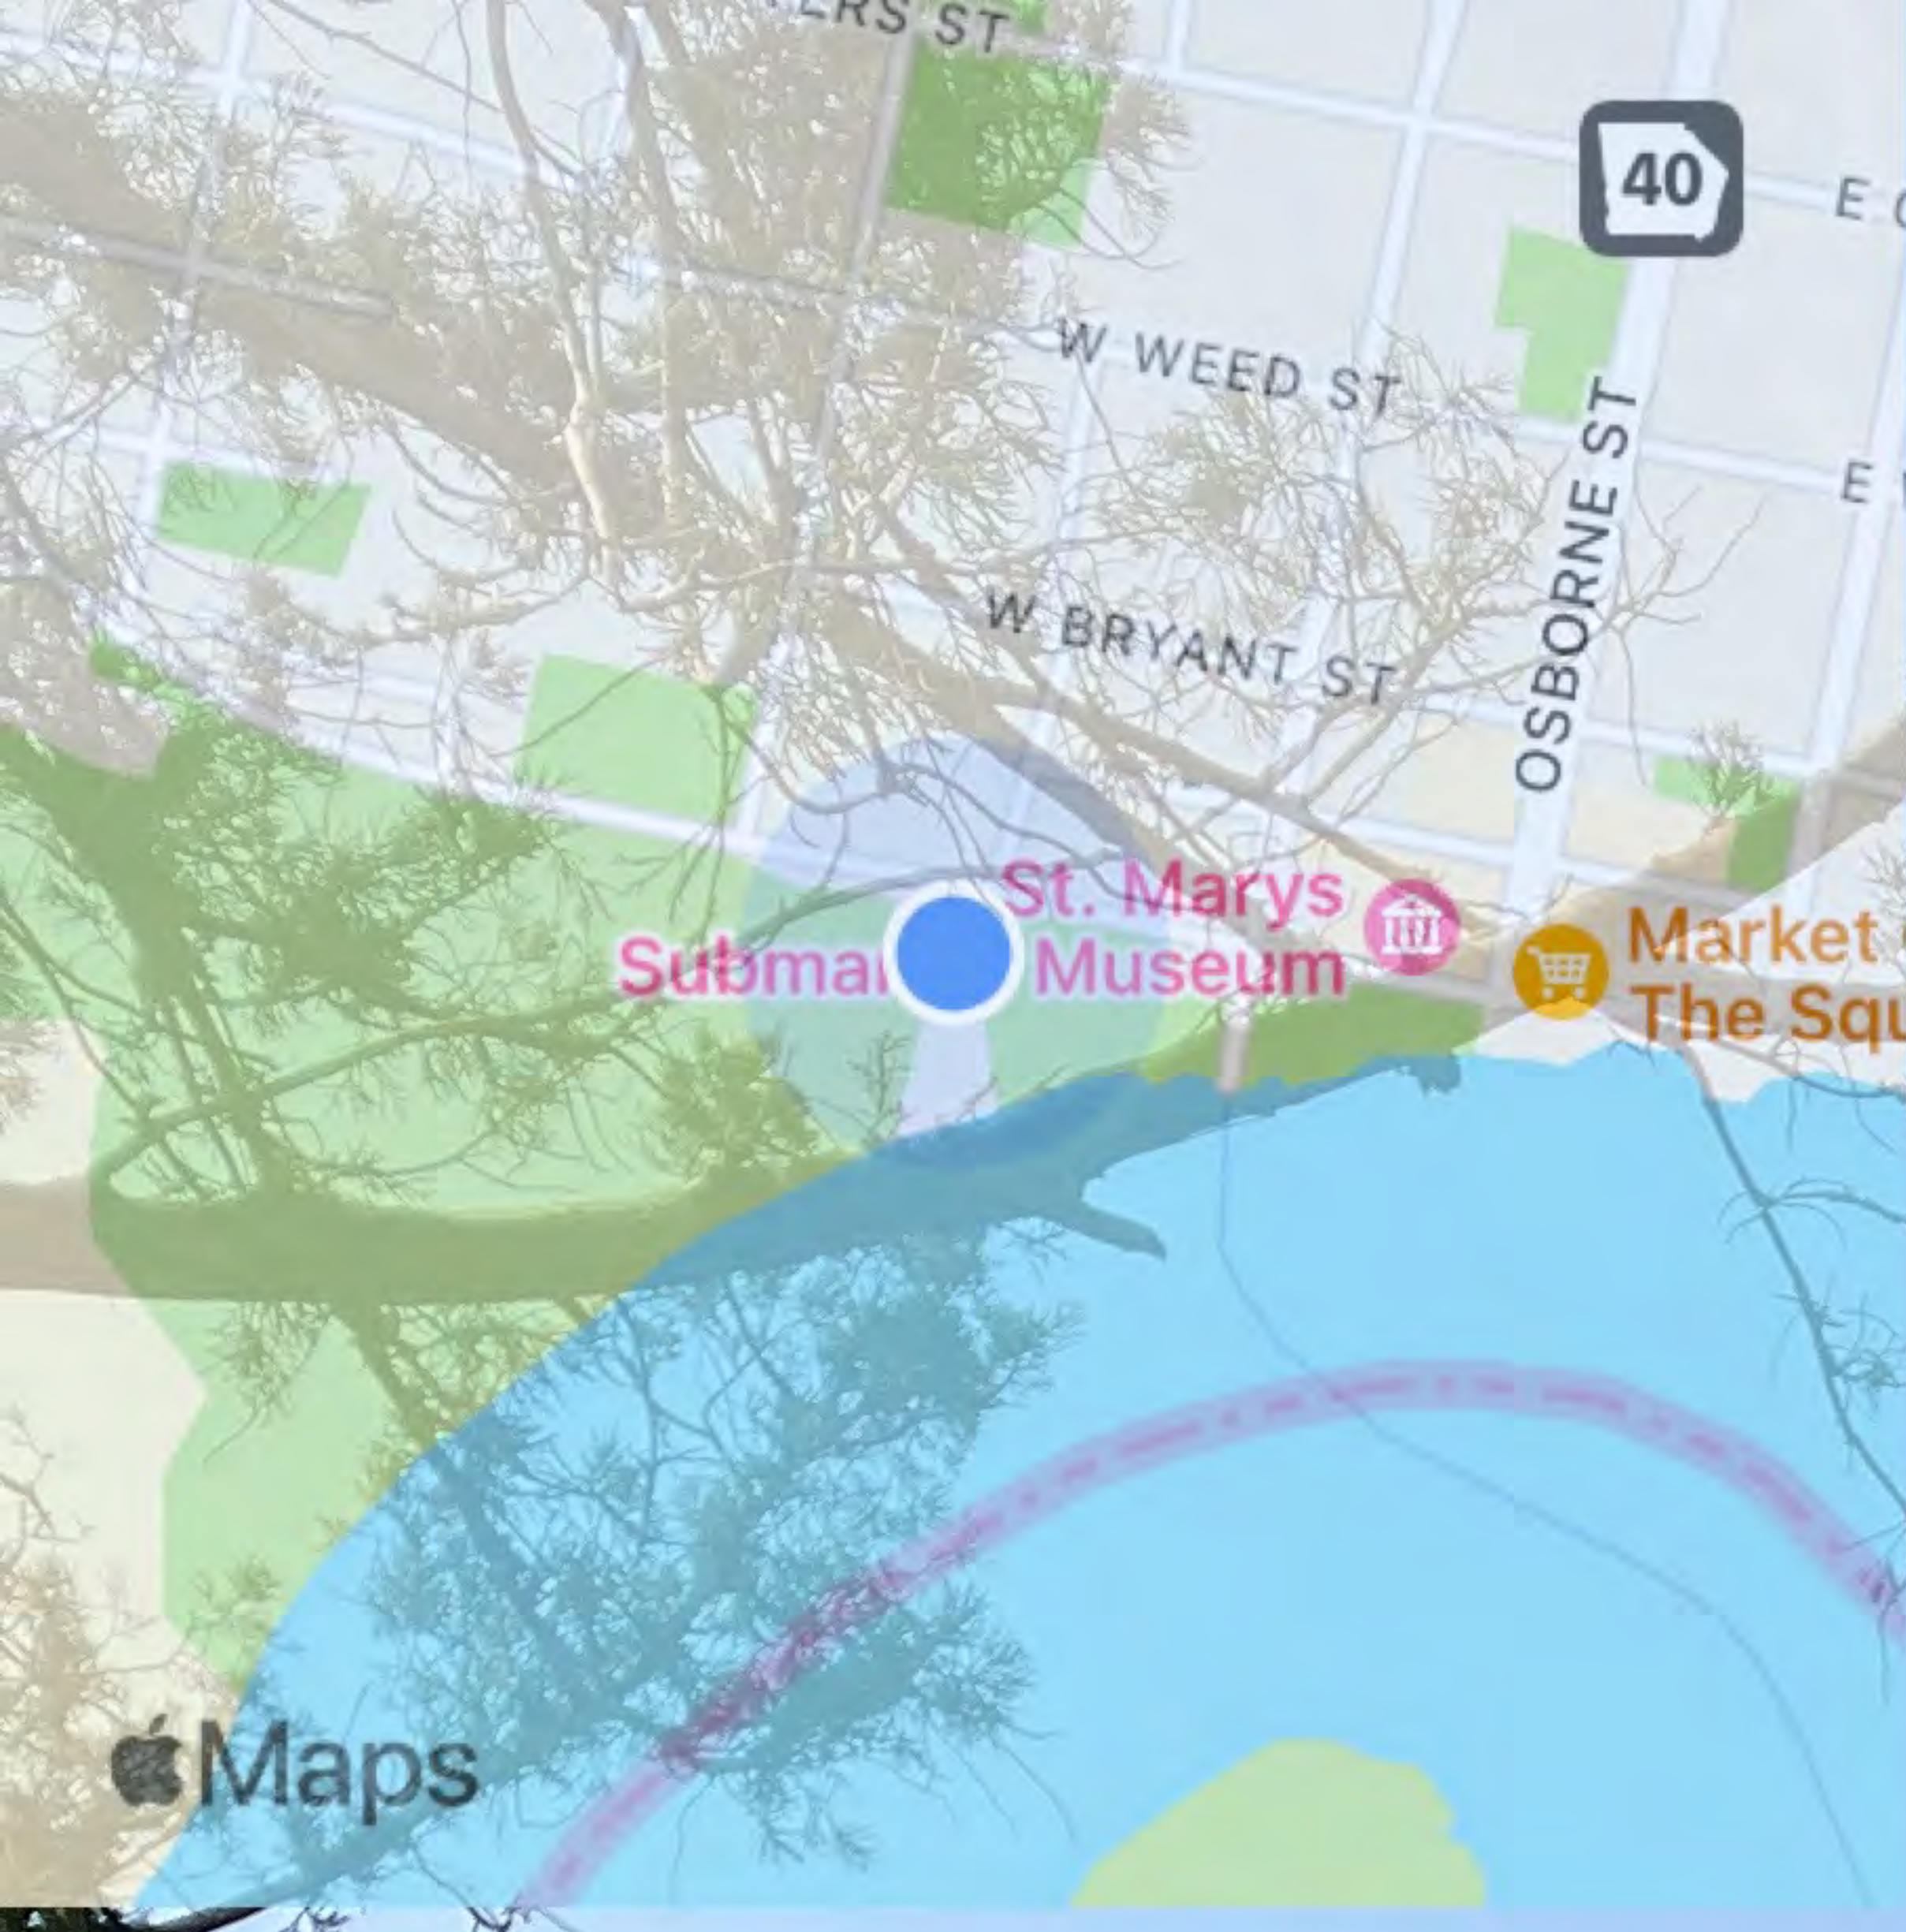

Fri, Mar 15 2024 11:04:26
+30.720353,-81.551826
307 W Saint Marys St
Camden County

Fri, Mar 15 2024 11:05:53
+30.719797,-81.552316
31558
Camden County

Fri, Mar 15 2024 11:06:45

+30.719307,-81.552442

Saint Marys River

Camden County

Fri, Mar 15 2024 11:06:55

+30.719307,-81.552442

Saint Marys River

Camden County

Fri, Mar 15 2024 11:07:31
+30.719201,-81.552450
Saint Marys River
Camden County

Fri, Mar 15 2024 11:07:57

+30.719226,-81.552333

Saint Marys River

Camden County

Fri, Mar 15 2024 11:08:11
+30.719226,-81.552333
Saint Marys River
Camden County

Fri, Mar 15 2024 11:08:20

+30.719226,-81.552333

Saint Marys River
Camden County

Fri Mar 15 2024 11:08:43

+30.719203,-81.552436

Saint Marys River

Camden County