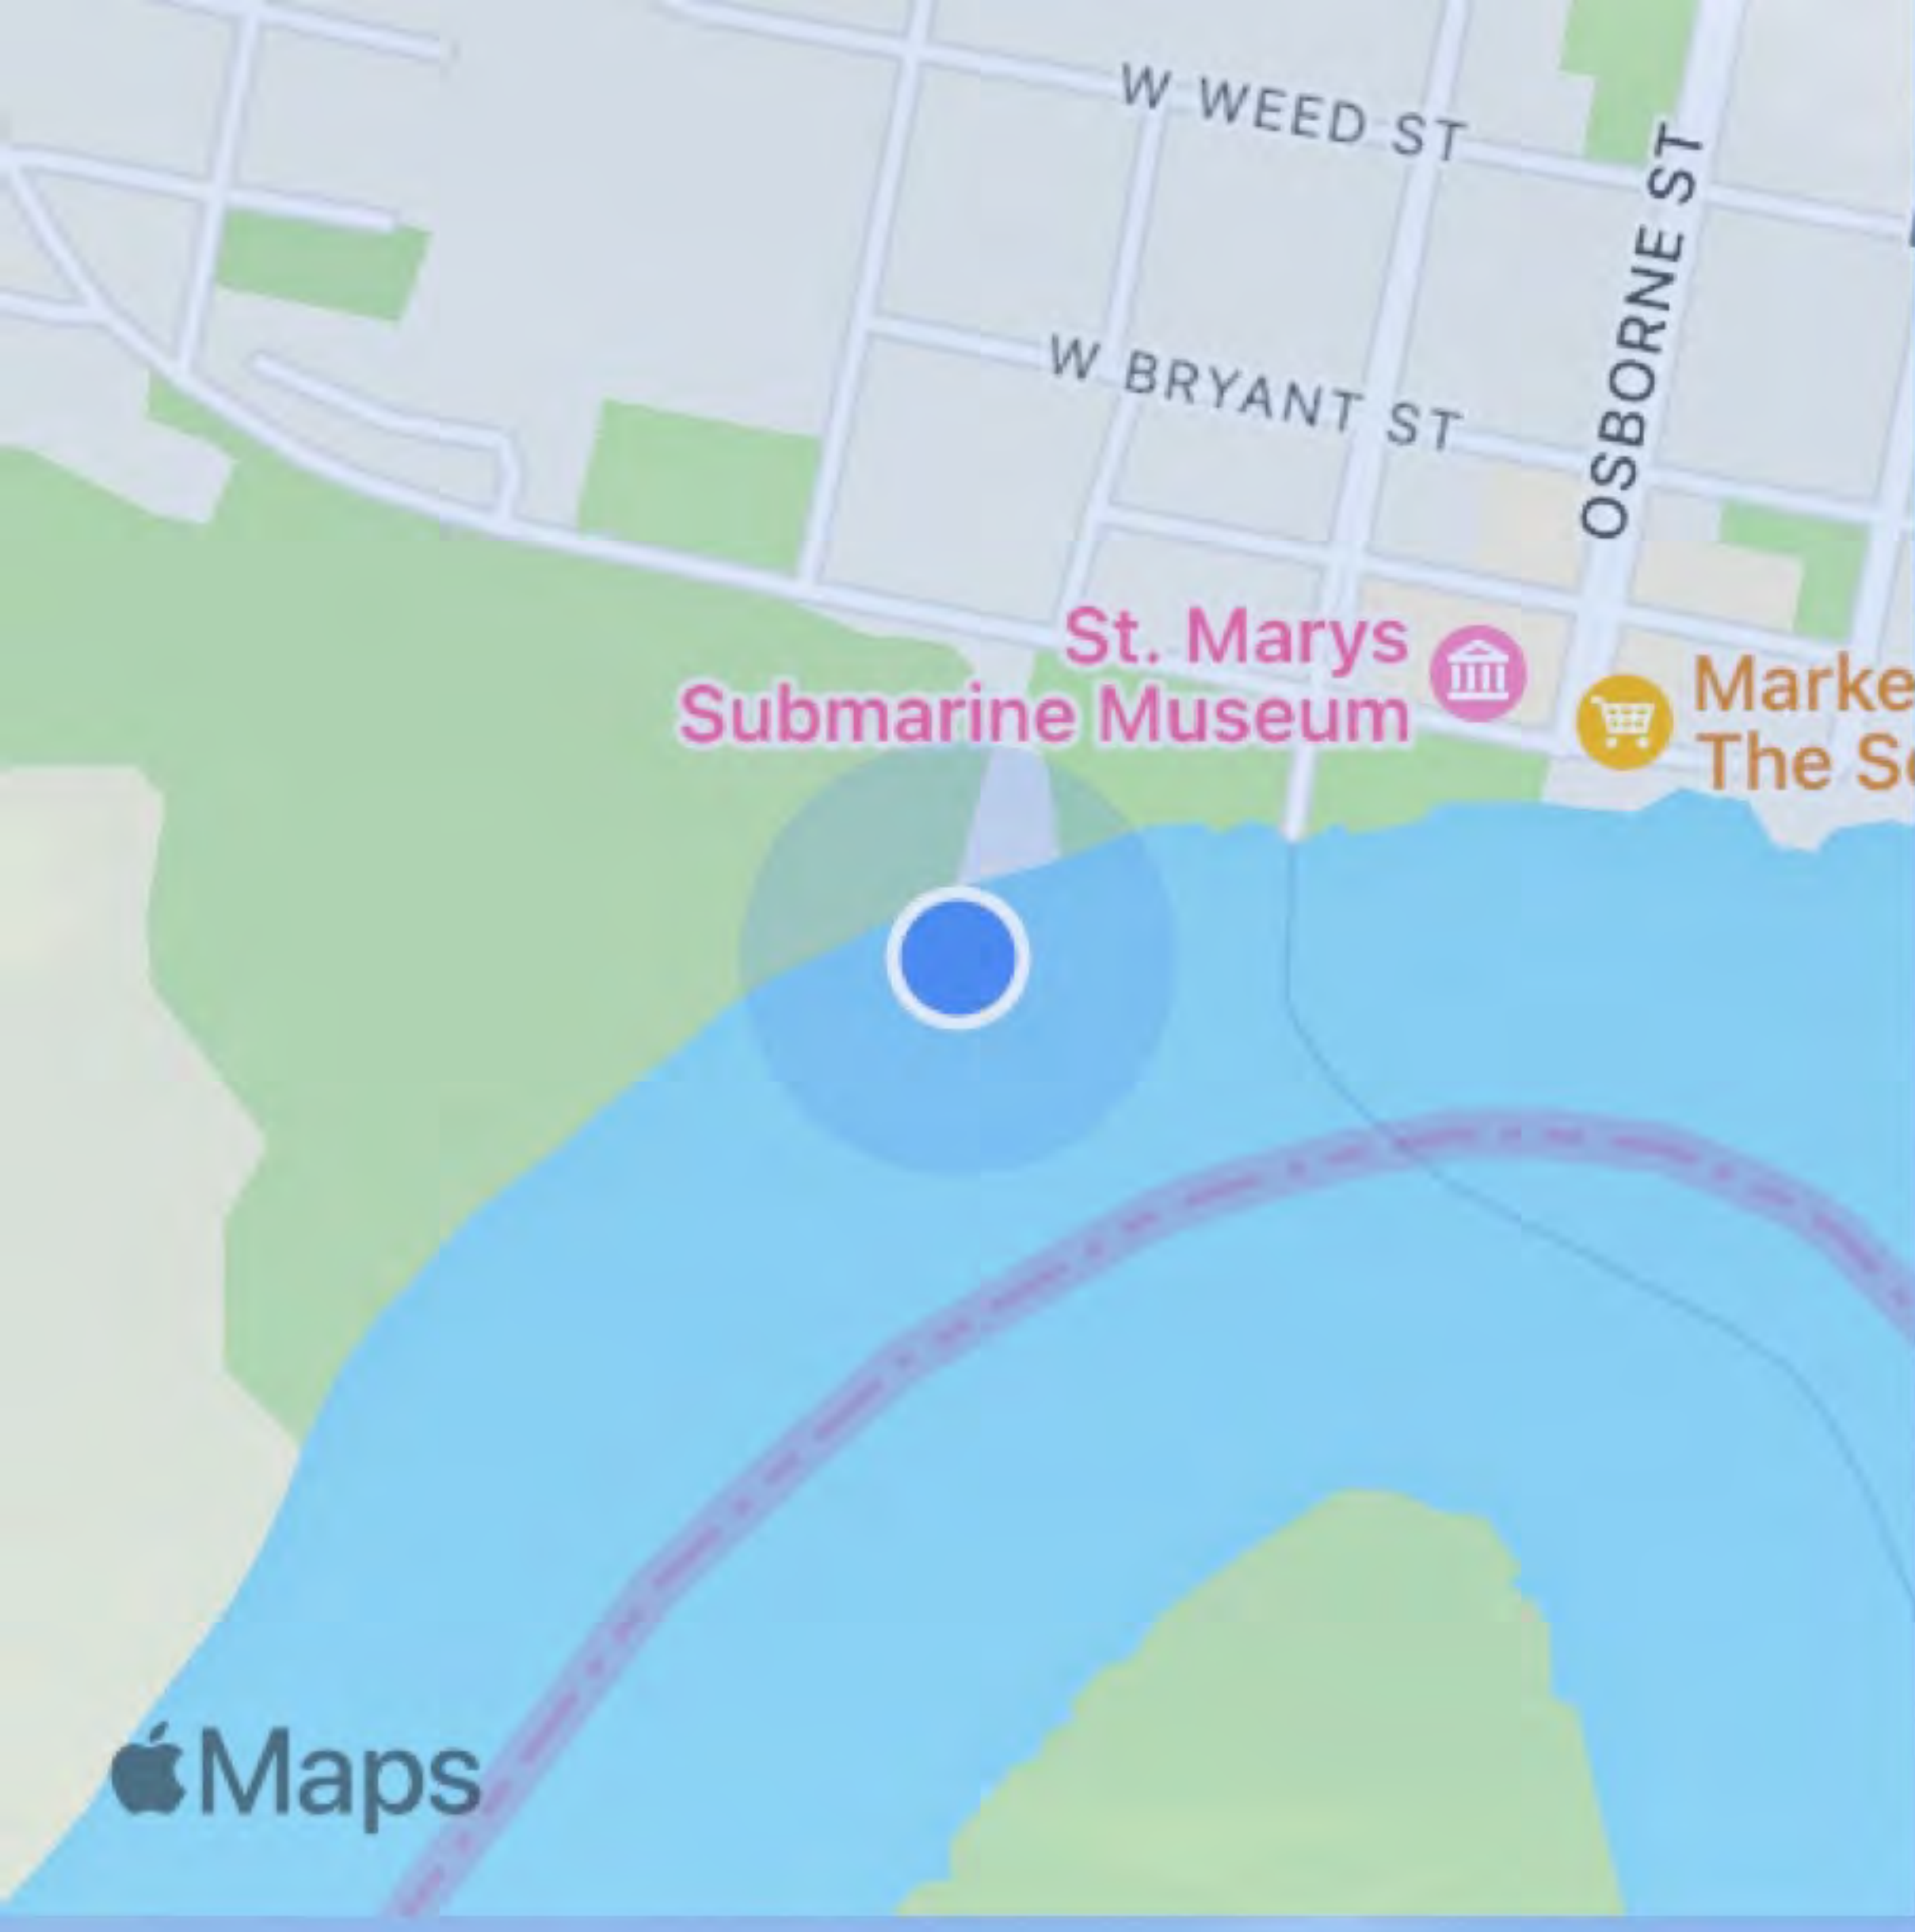

Fri, Mar 15 2024 11:08:11
+30.719226,-81.552333
Saint Marys River
Camden County