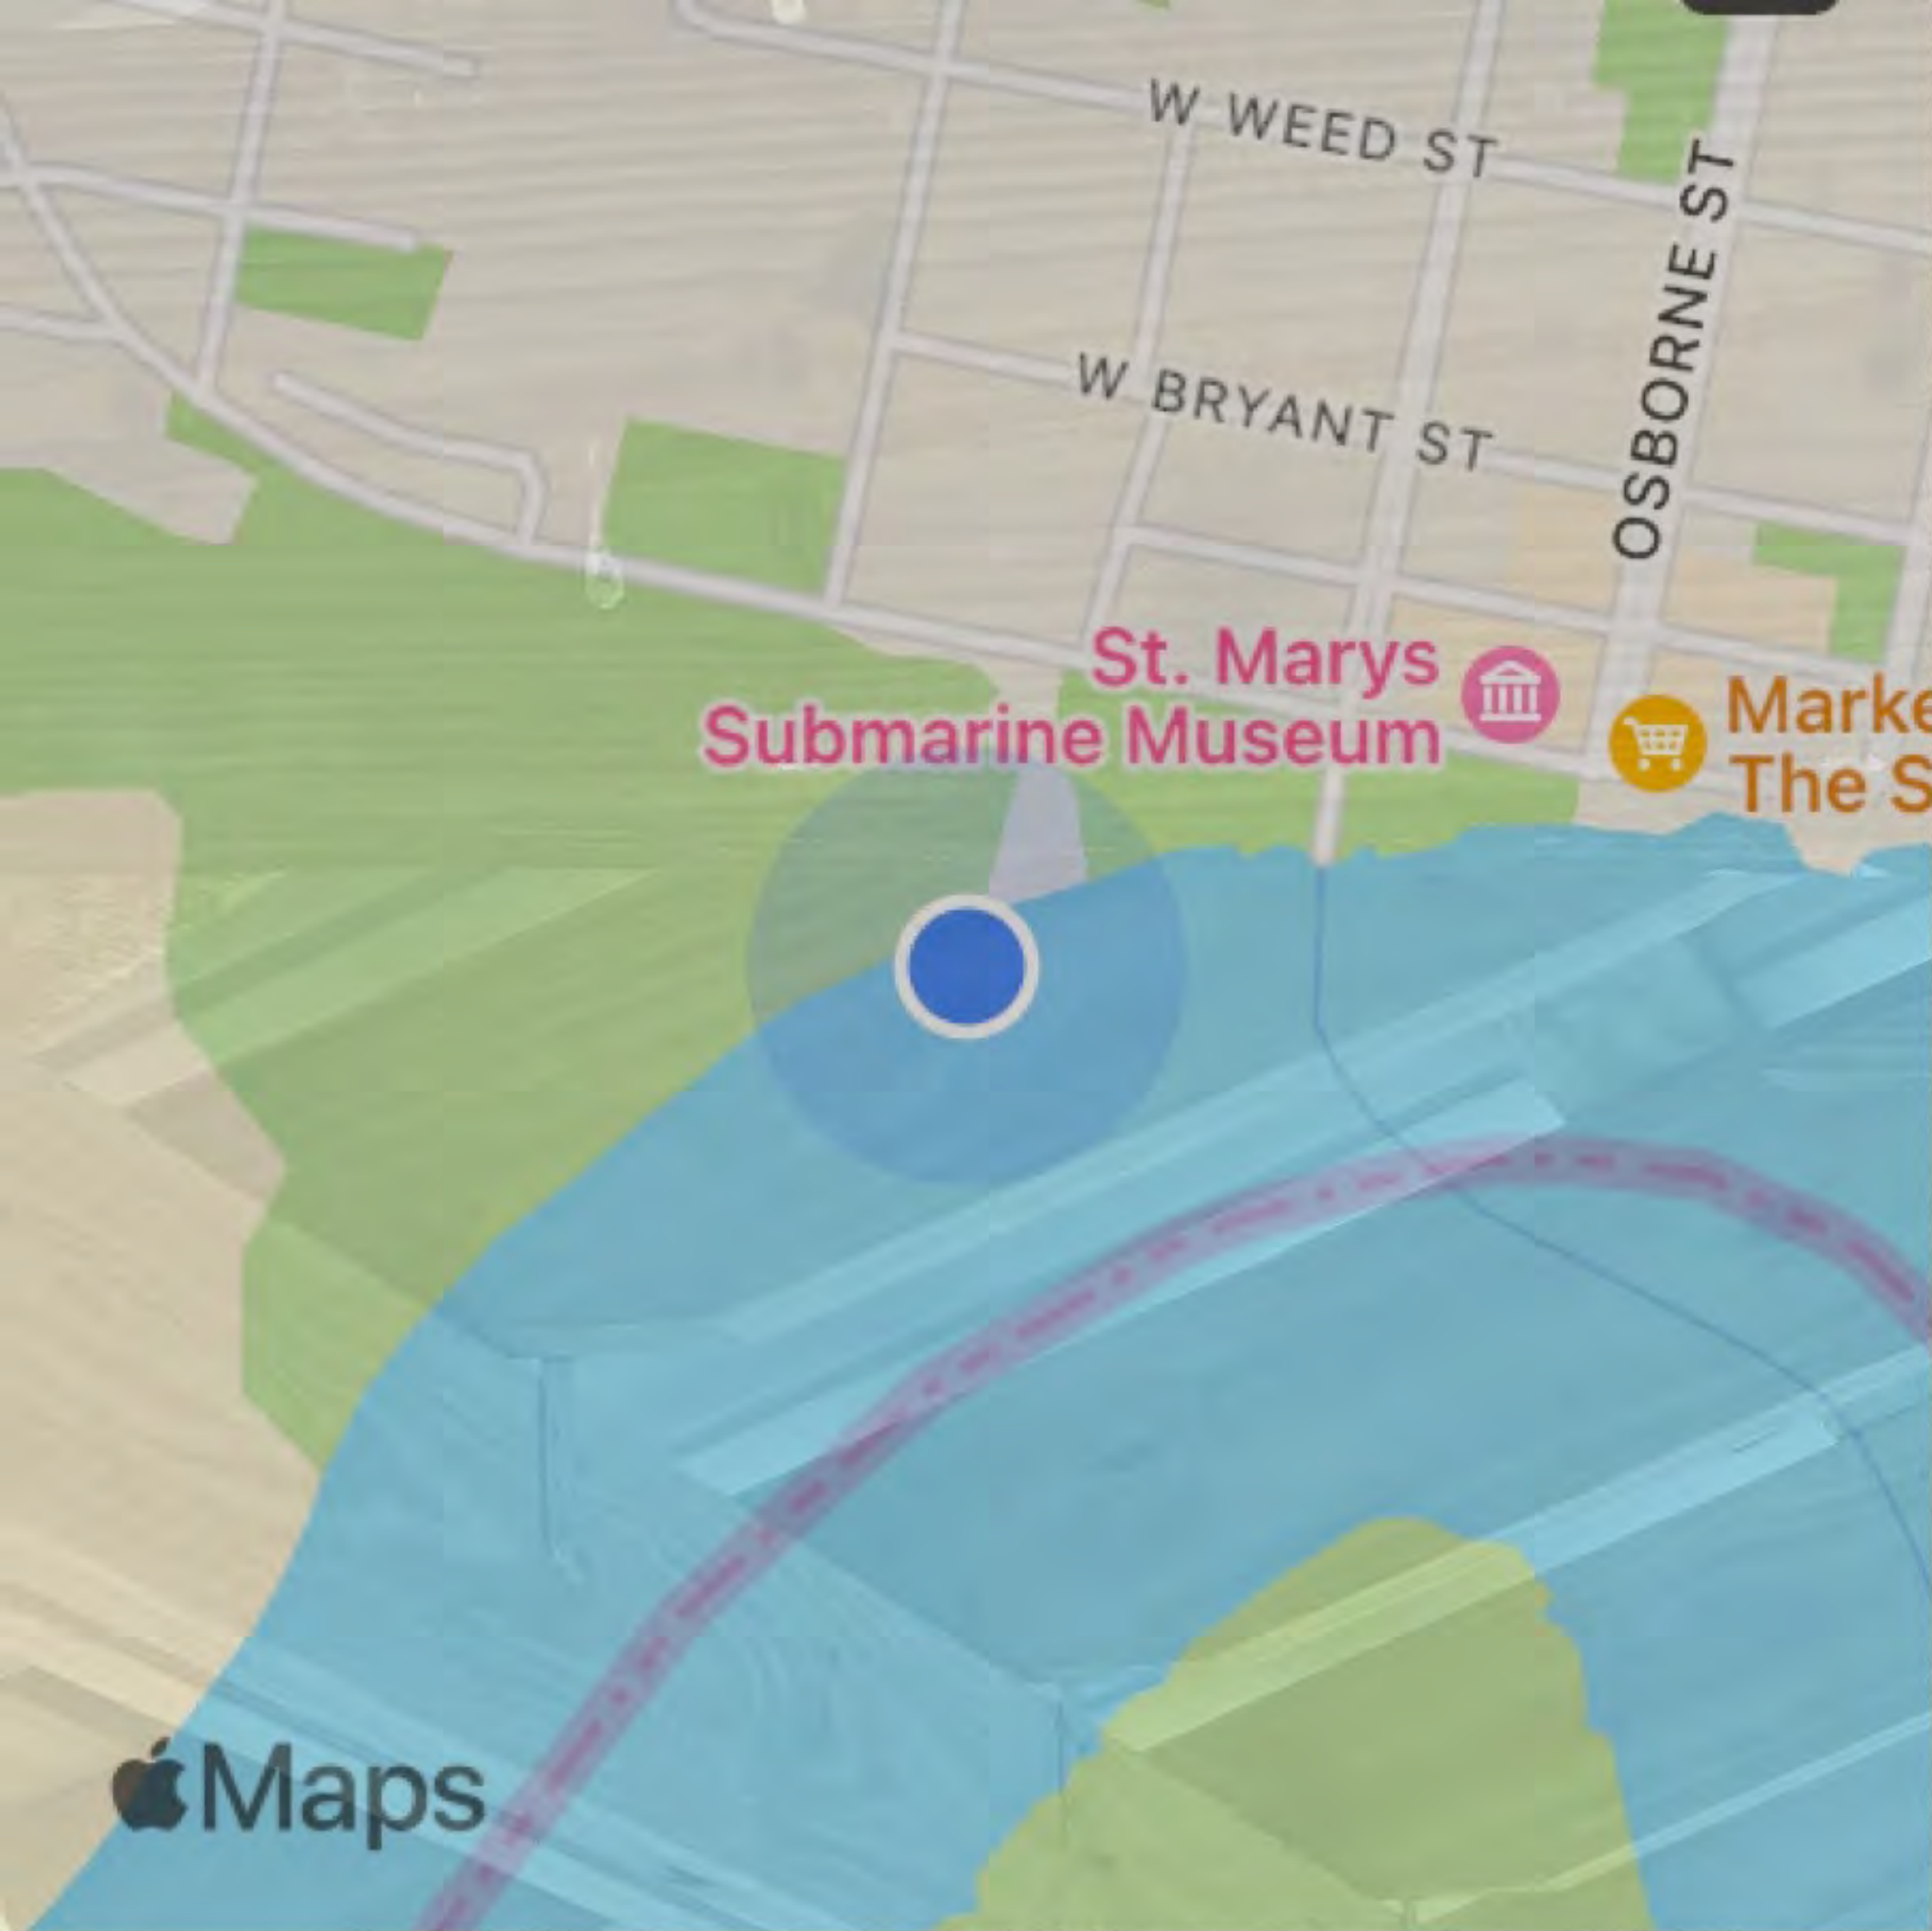

Fri, Mar 15 2024 11:04:26
+30.720353,-81.551826
307 W Saint Marys St
Camden County

Fri, Mar 15 2024 11:05:53
+30.719797,-81.552316
31558
Camden County

Fri, Mar 15 2024 11:06:45

+30.719307,-81.552442

Saint Marys River

Camden County

Fri, Mar 15 2024 11:06:55

+30.719307,-81.552442

Saint Marys River

Camden County

Fri, Mar 15 2024 11:07:31
+30.719201,-81.552450
Saint Marys River
Camden County

Fri, Mar 15 2024 11:07:57

+30.719226,-81.552333