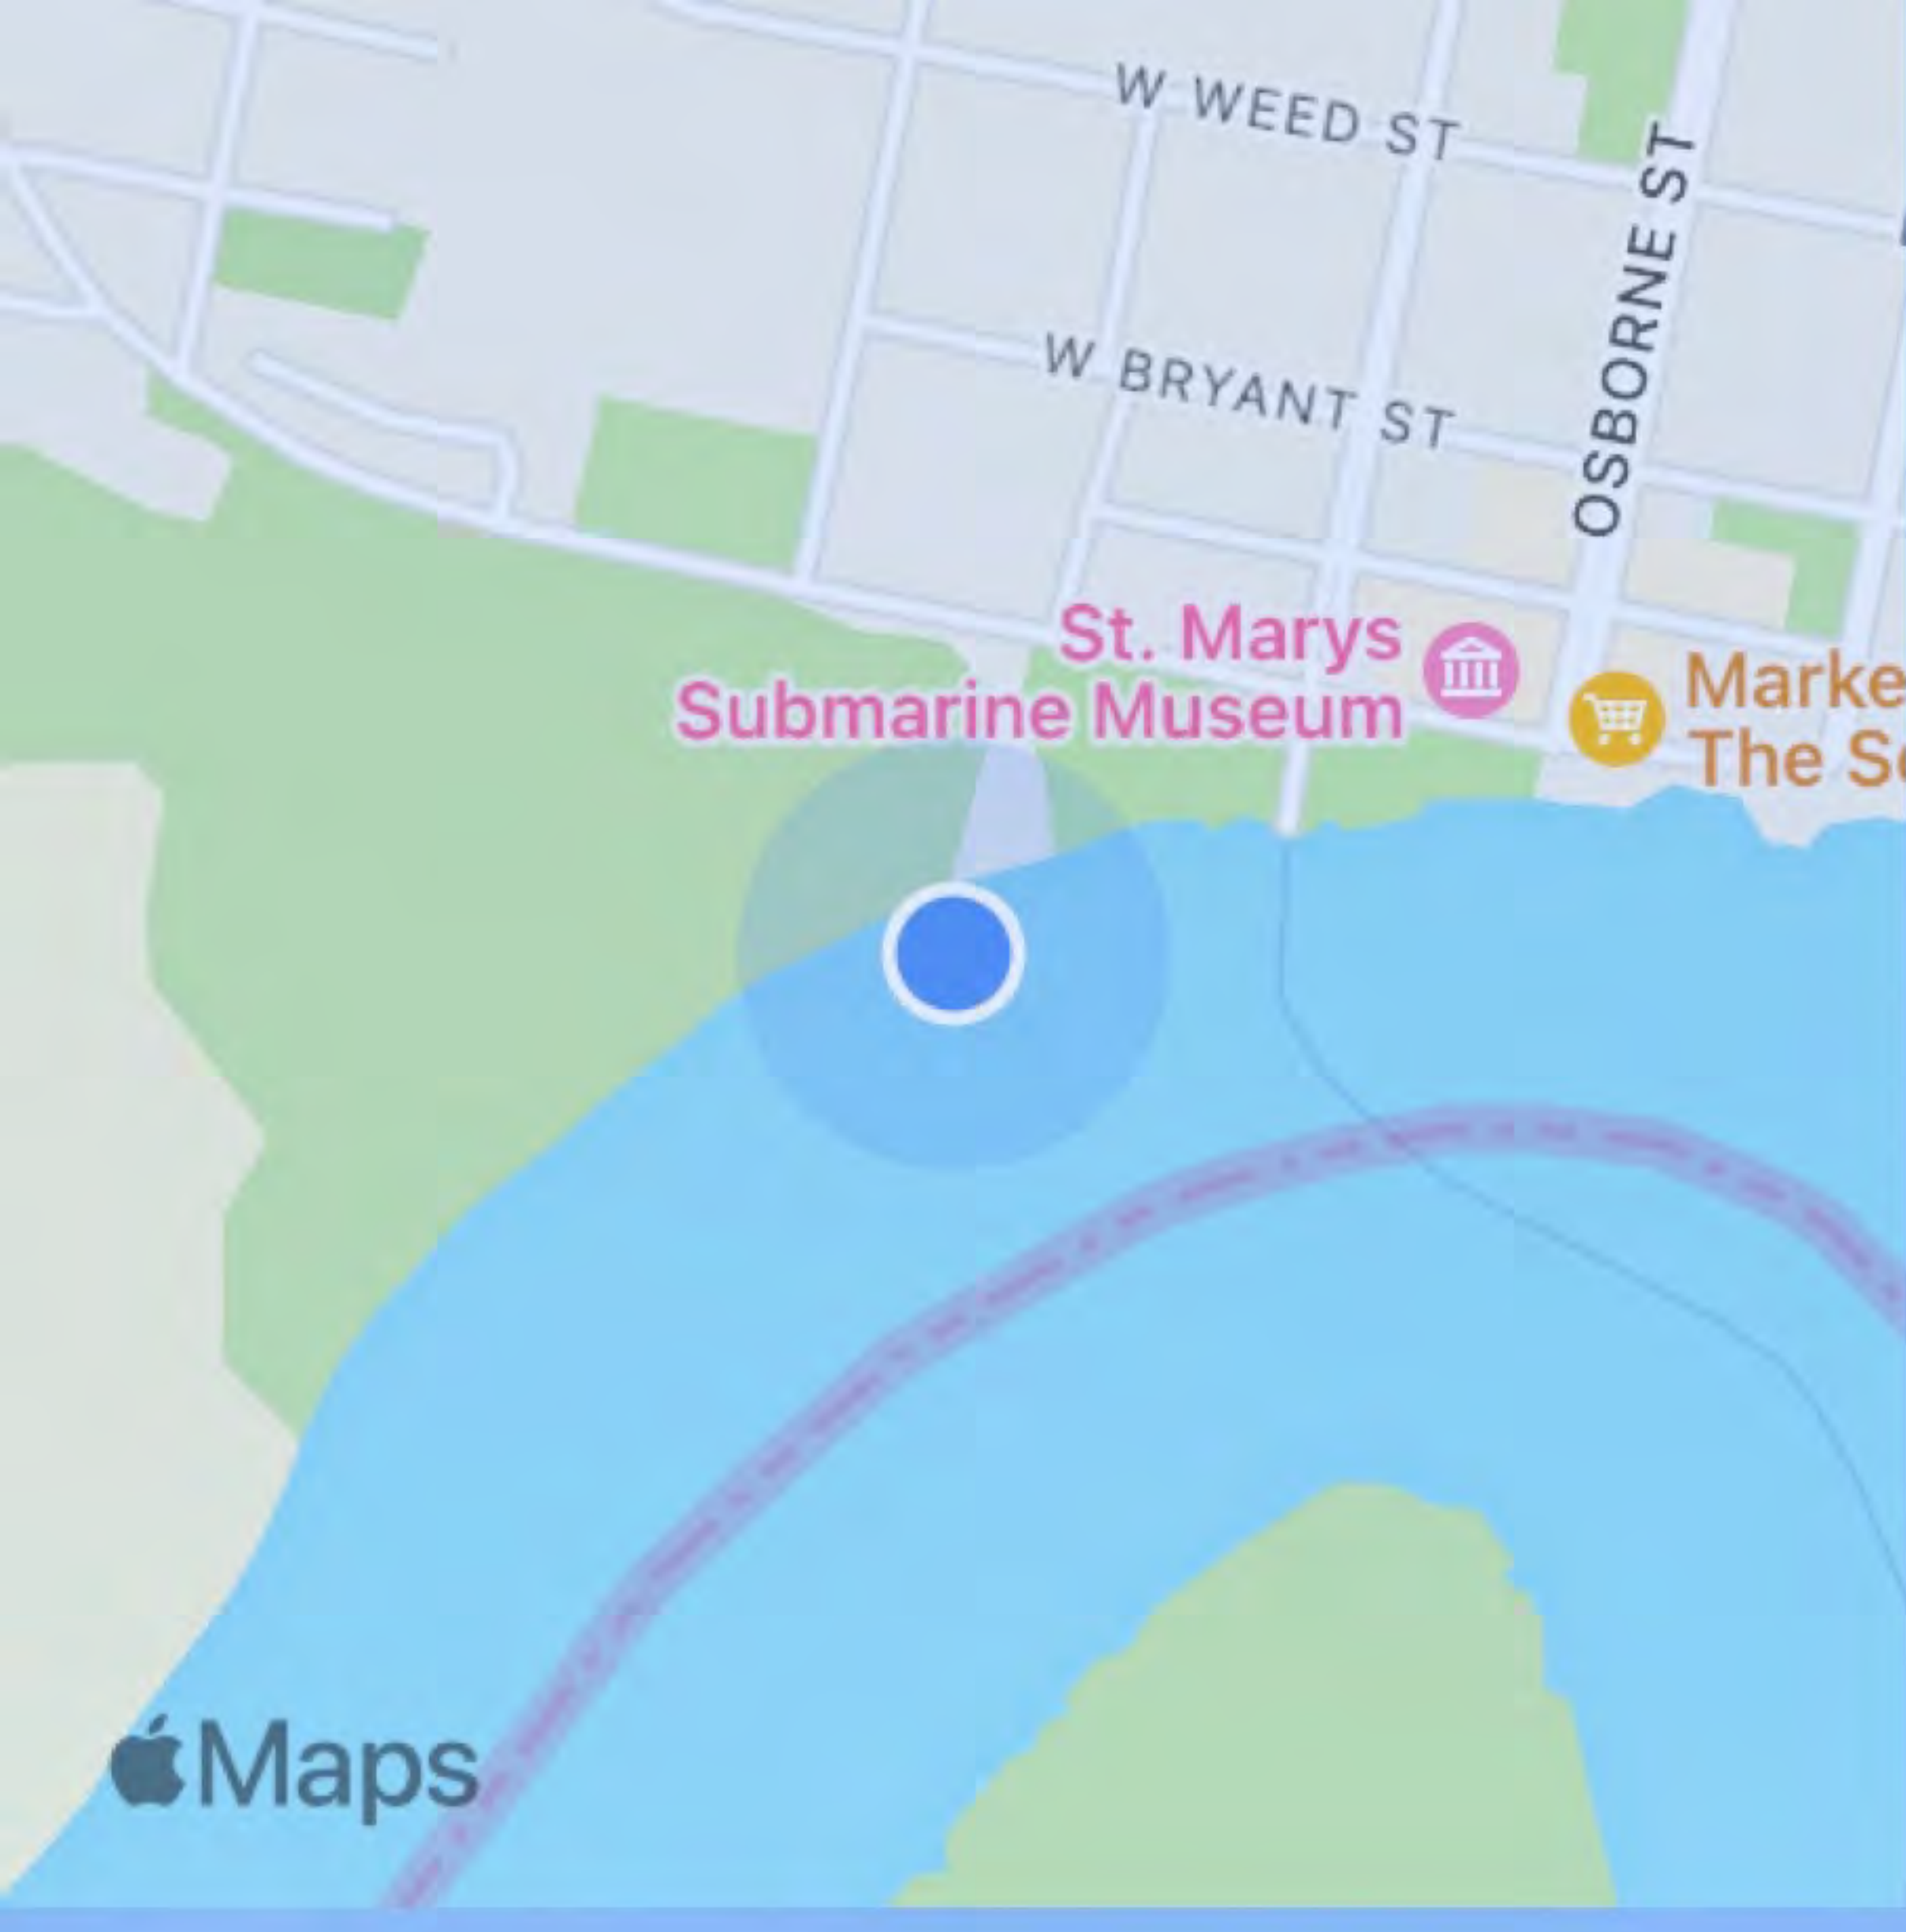

Saint Marys River

Camden County

Fri, Mar 15 2024 11:08:11
+30.719226,-81.552333
Saint Marys River
Camden County

Fri, Mar 15 2024 11:08:20

+30.719226,-81.552333

Saint Marys River
Camden County

Fri Mar 15 2024 11:08:43