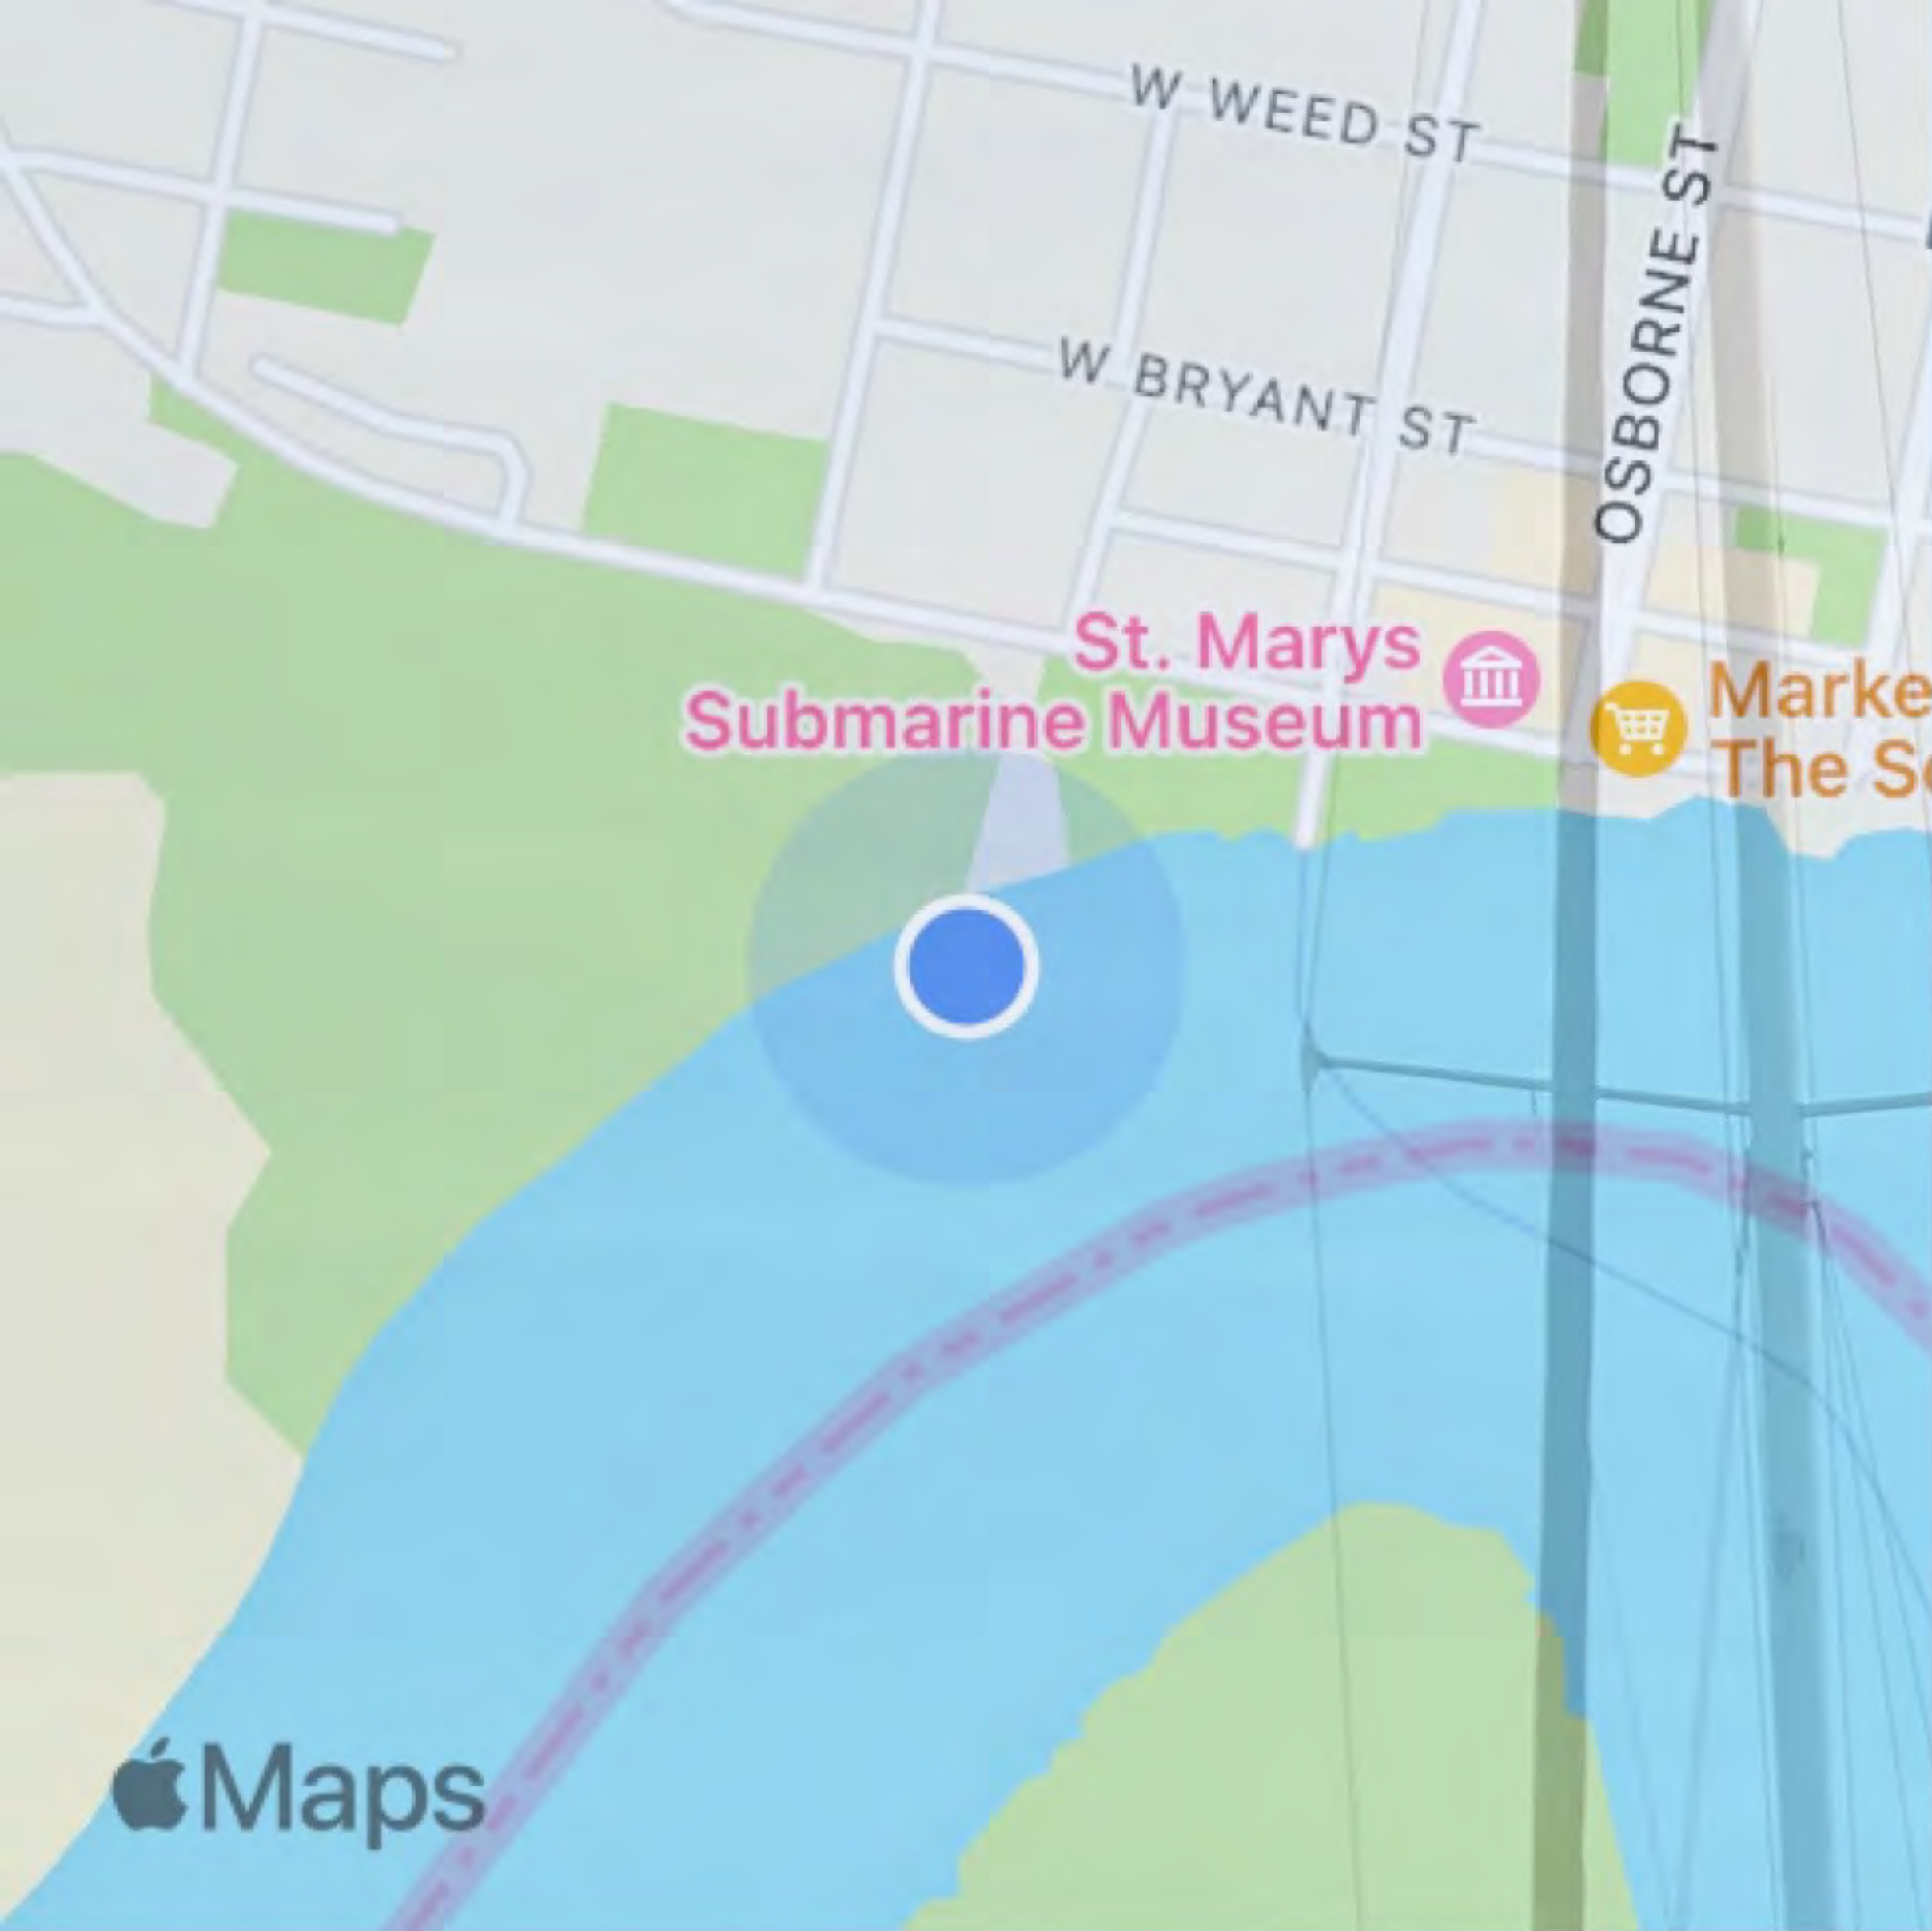

Fri, Mar 15 2024 11:07:57

+30.719226,-81.552333

Saint Marys River

Camden County