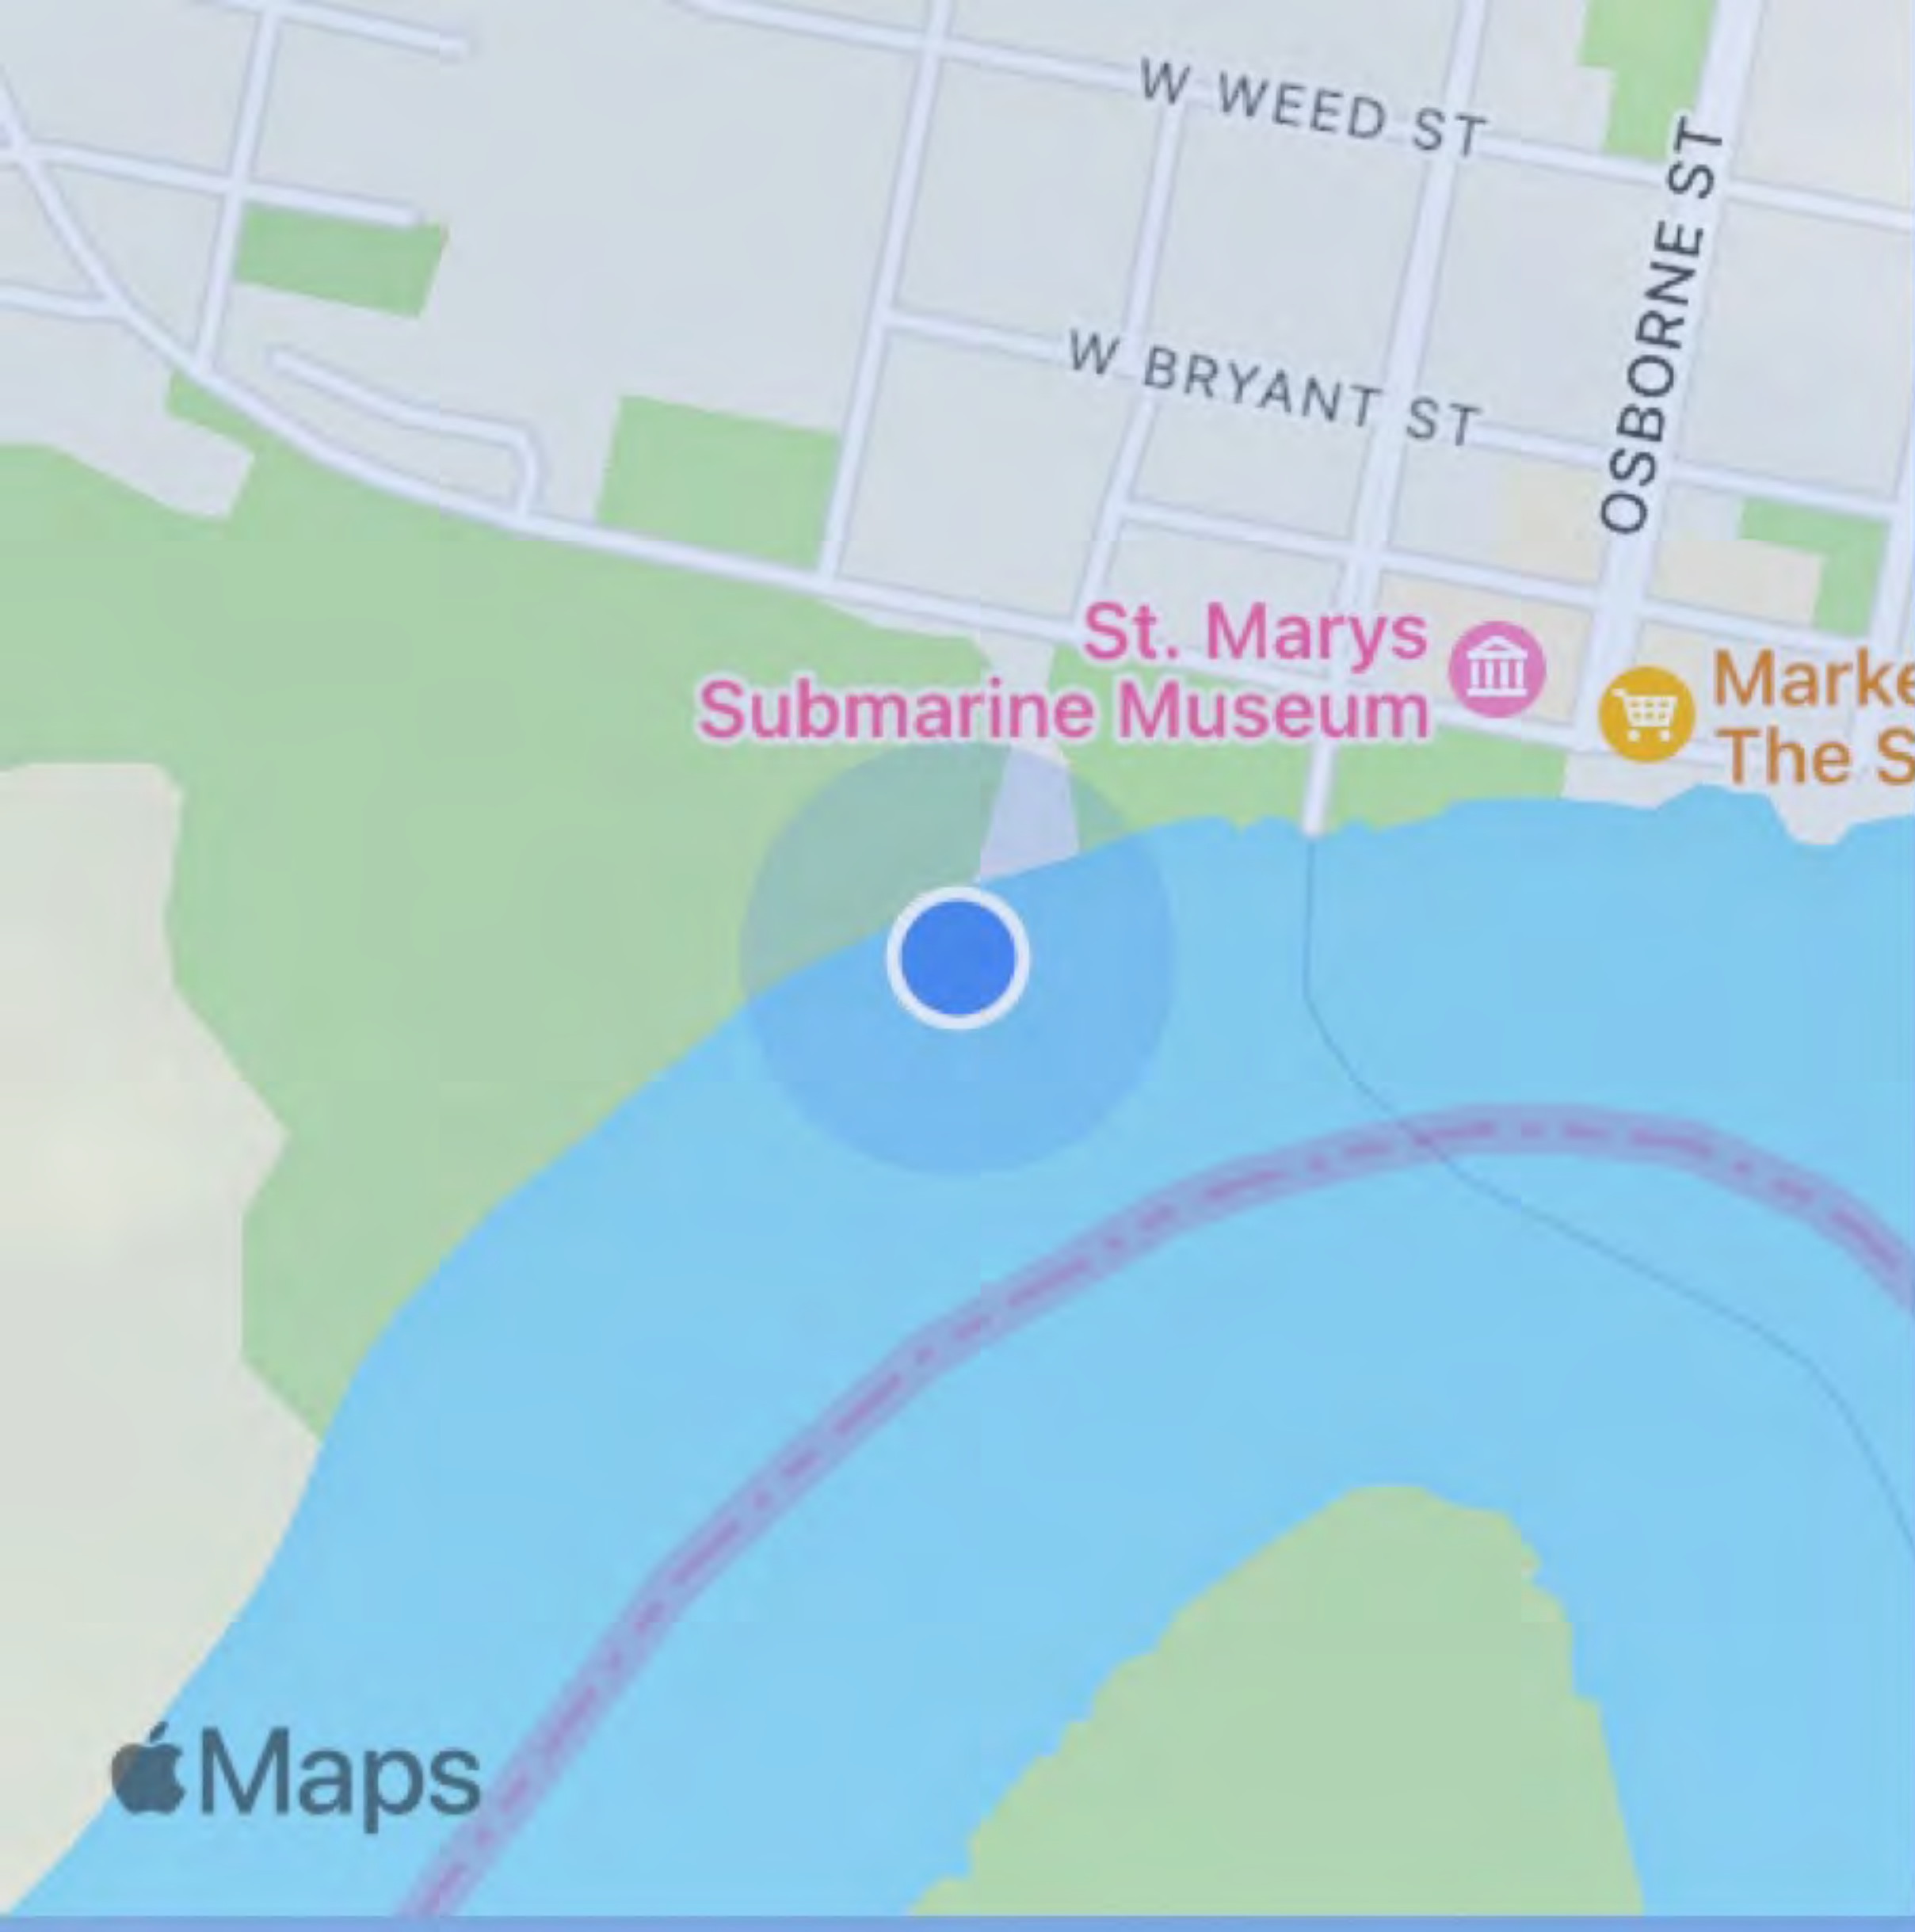

Fri, Mar 15 2024 11:04:26
+30.720353,-81.551826
307 W Saint Marys St
Camden County

Fri, Mar 15 2024 11:05:53
+30.719797,-81.552316
31558
Camden County

Fri, Mar 15 2024 11:06:45

+30.719307,-81.552442

Saint Marys River

Camden County

Fri, Mar 15 2024 11:06:55

+30.719307,-81.552442

Saint Marys River

Camden County

Fri, Mar 15 2024 11:07:31
+30.719201,-81.552450
Saint Marys River
Camden County

Fri, Mar 15 2024 11:07:57

+30.719226,-81.552333

+30.719203,-81.552436

Saint Marys River

Camden County