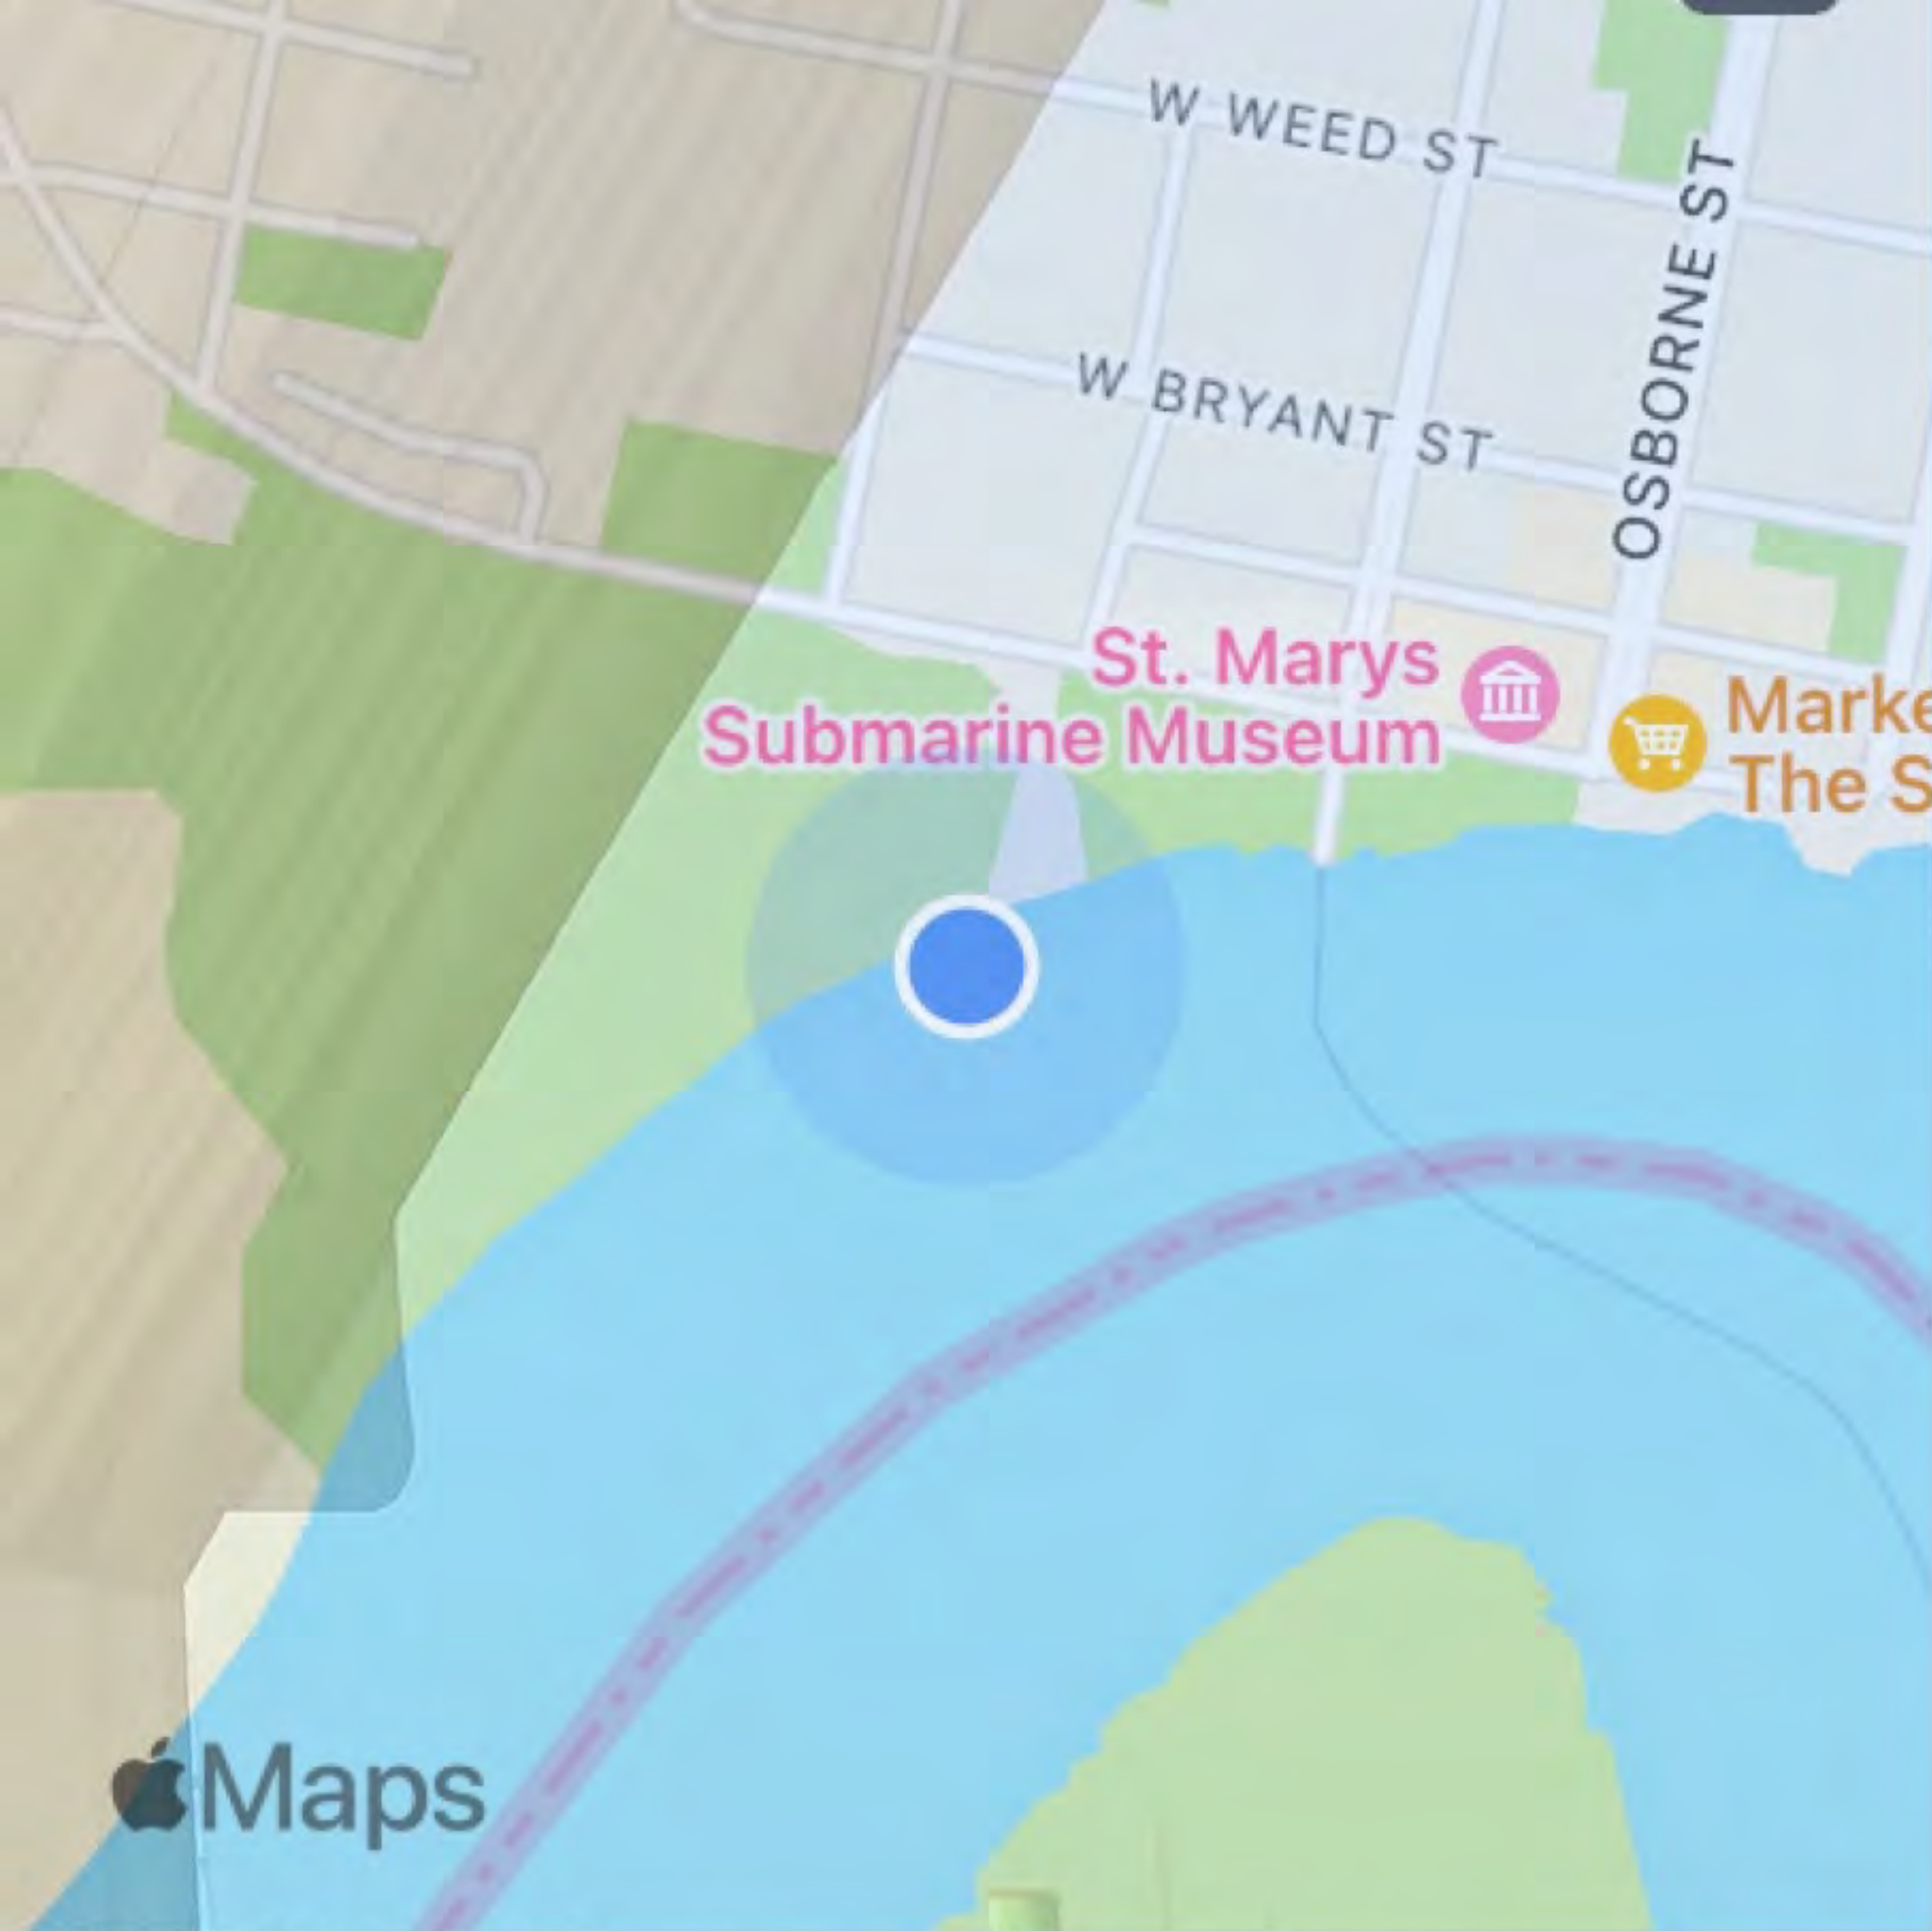

Fri, Mar 15 2024 11:04:26
+30.720353,-81.551826
307 W Saint Marys St
Camden County

Fri, Mar 15 2024 11:05:53
+30.719797,-81.552316
31558
Camden County

Fri, Mar 15 2024 11:06:45

+30.719307,-81.552442

Saint Marys River

Camden County

Fri, Mar 15 2024 11:06:55

+30.719307,-81.552442

Saint Marys River

Camden County

Fri, Mar 15 2024 11:07:31
+30.719201,-81.552450
Saint Marys River
Camden County

Fri, Mar 15 2024 11:07:57

+30.719226,-81.552333

Saint Marys River

Camden County

Fri, Mar 15 2024 11:08:11
+30.719226,-81.552333
Saint Marys River
Camden County

Fri, Mar 15 2024 11:08:20

+30.719226,-81.552333

Saint Marys River
Camden County

Fri Mar 15 2024 11:08:43

+30.719203,-81.552436

Saint Marys River

Camden County