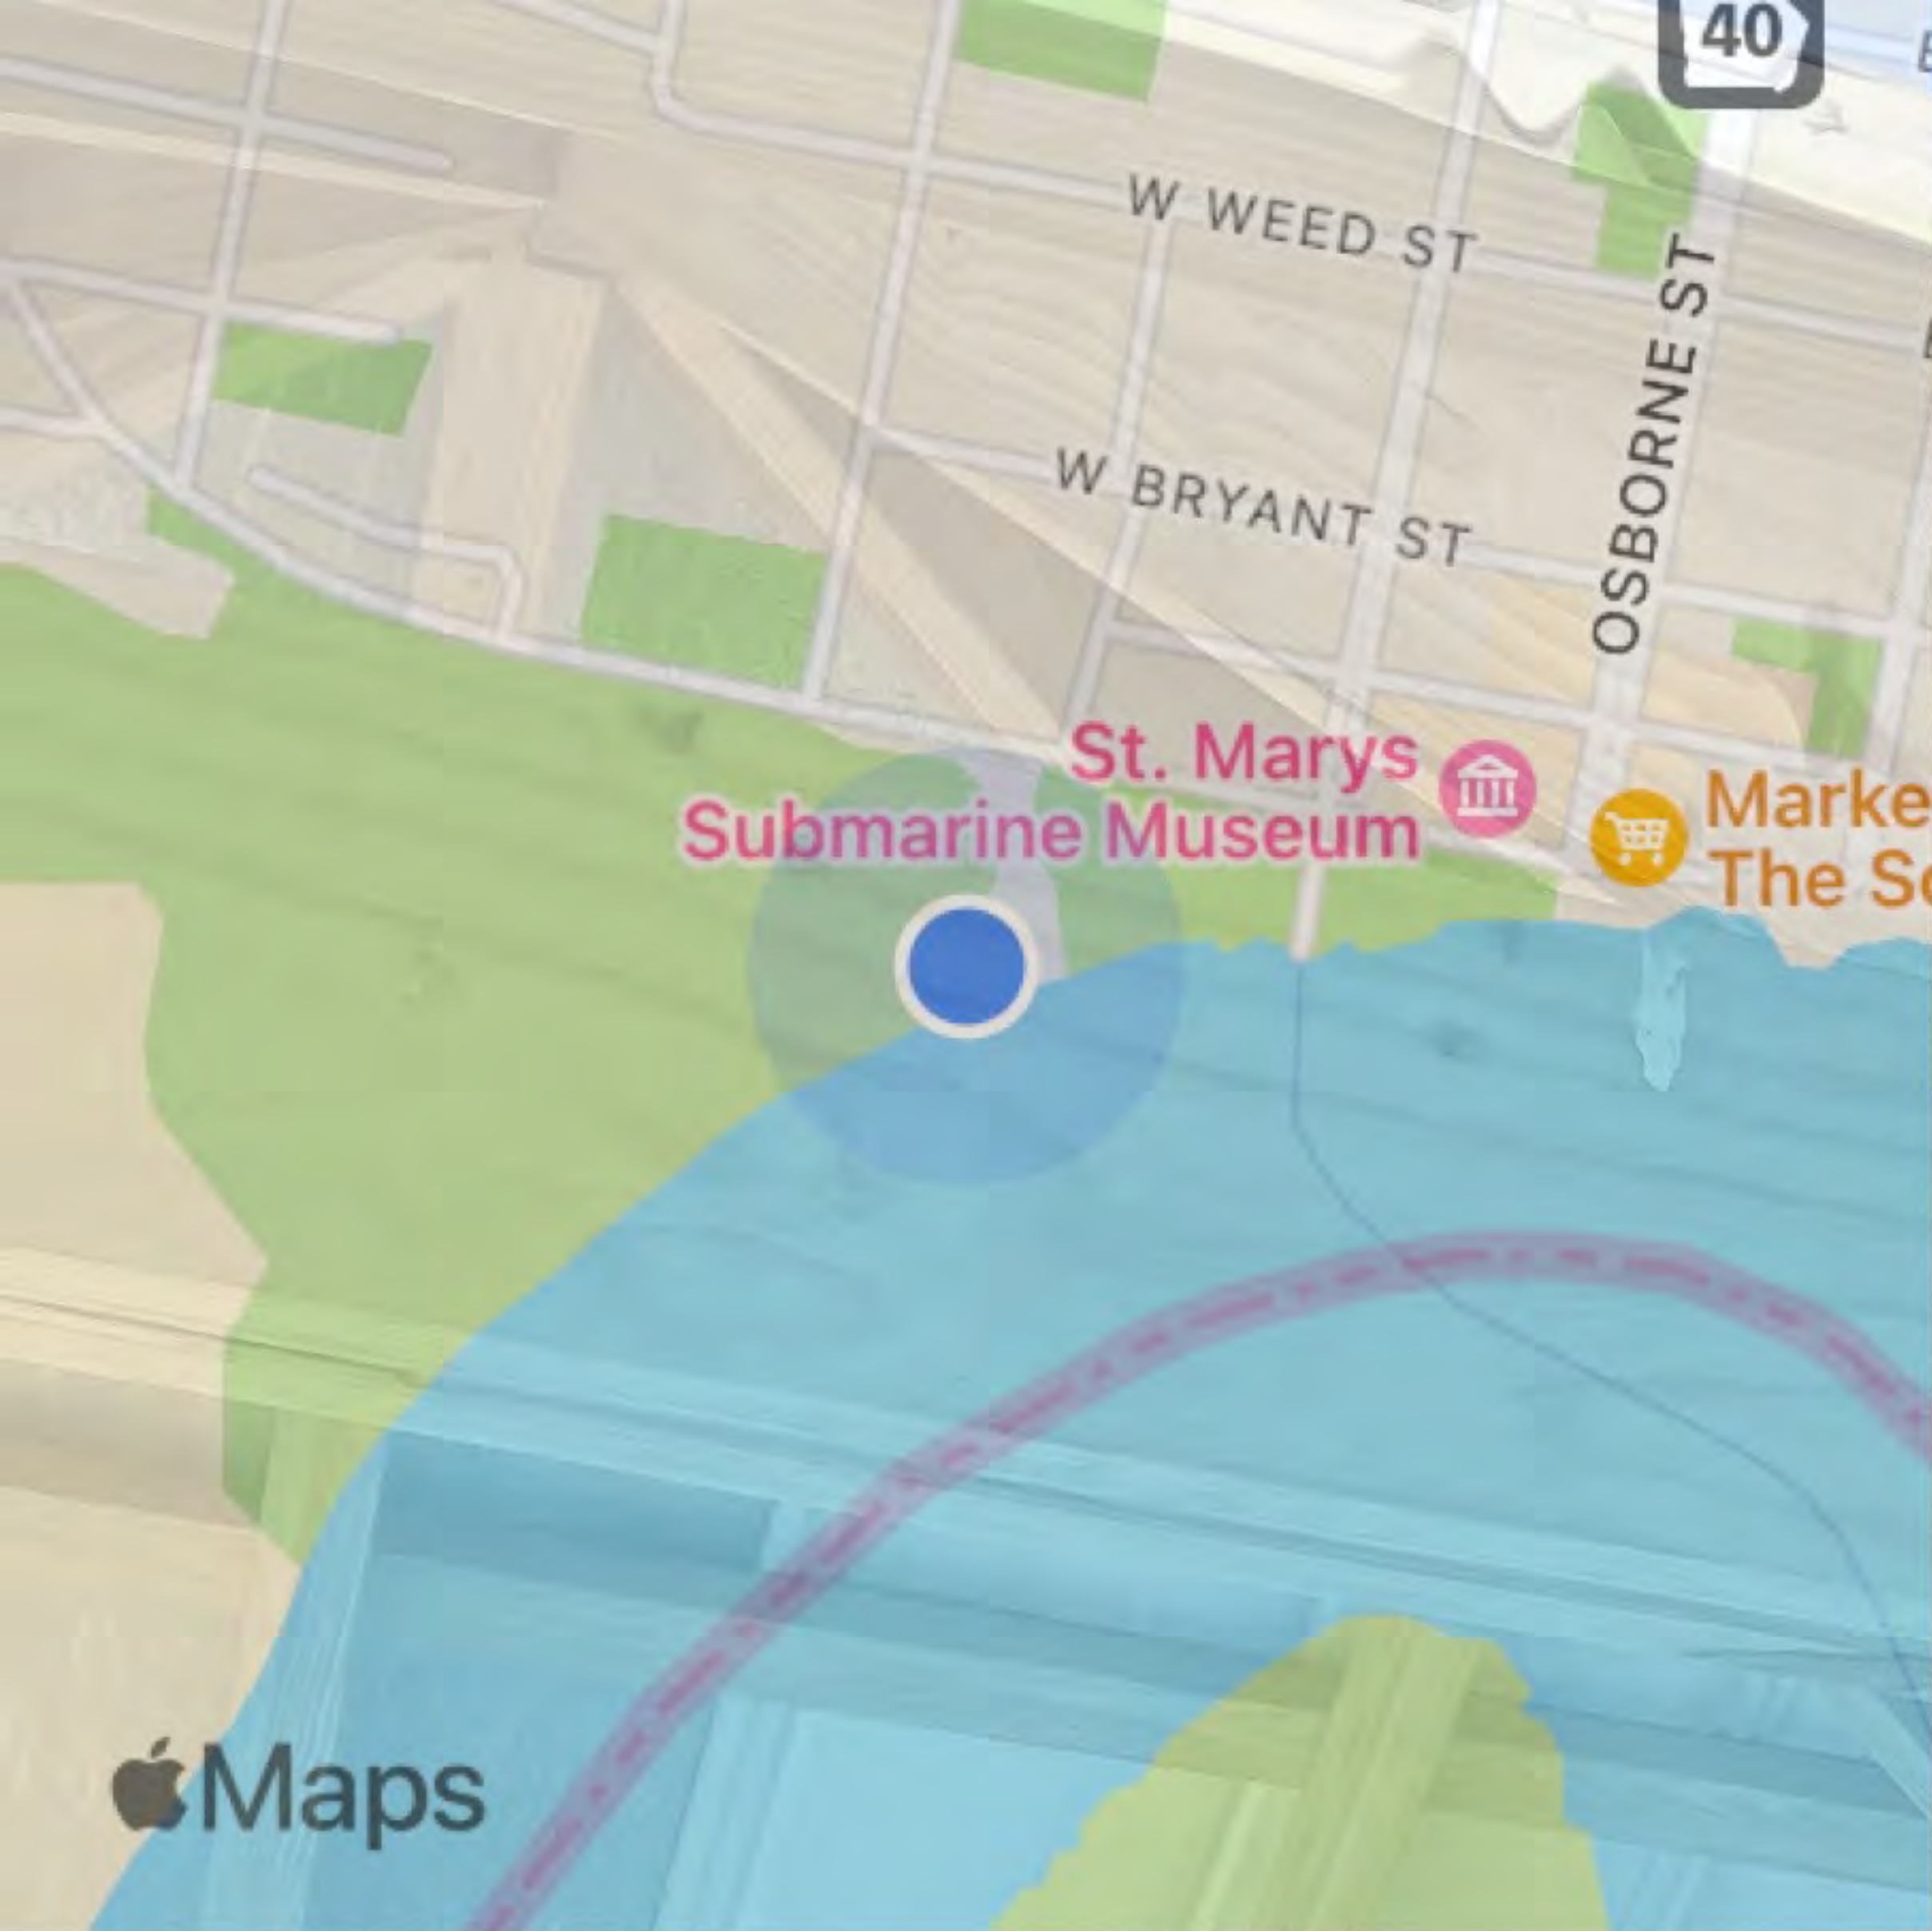

Fri, Mar 15 2024 11:04:26
+30.720353,-81.551826
307 W Saint Marys St
Camden County

Fri, Mar 15 2024 11:05:53
+30.719797,-81.552316
31558
Camden County

Fri, Mar 15 2024 11:06:45

+30.719307,-81.552442

Saint Marys River

Camden County

Fri, Mar 15 2024 11:06:55

+30.719307,-81.552442

Saint Marys River

Camden County

Fri, Mar 15 2024 11:07:31
+30.719201,-81.552450
Saint Marys River
Camden County

Fri, Mar 15 2024 11:07:57

+30.719226,-81.552333

Saint Marys River

Camden County

Fri, Mar 15 2024 11:08:11
+30.719226,-81.552333
Saint Marys River
Camden County

Fri, Mar 15 2024 11:08:20

+30.719226,-81.552333

Saint Marys River
Camden County

Fri Mar 15 2024 11:08:43

+30.719203,-81.552436

Saint Marys River

Camden County