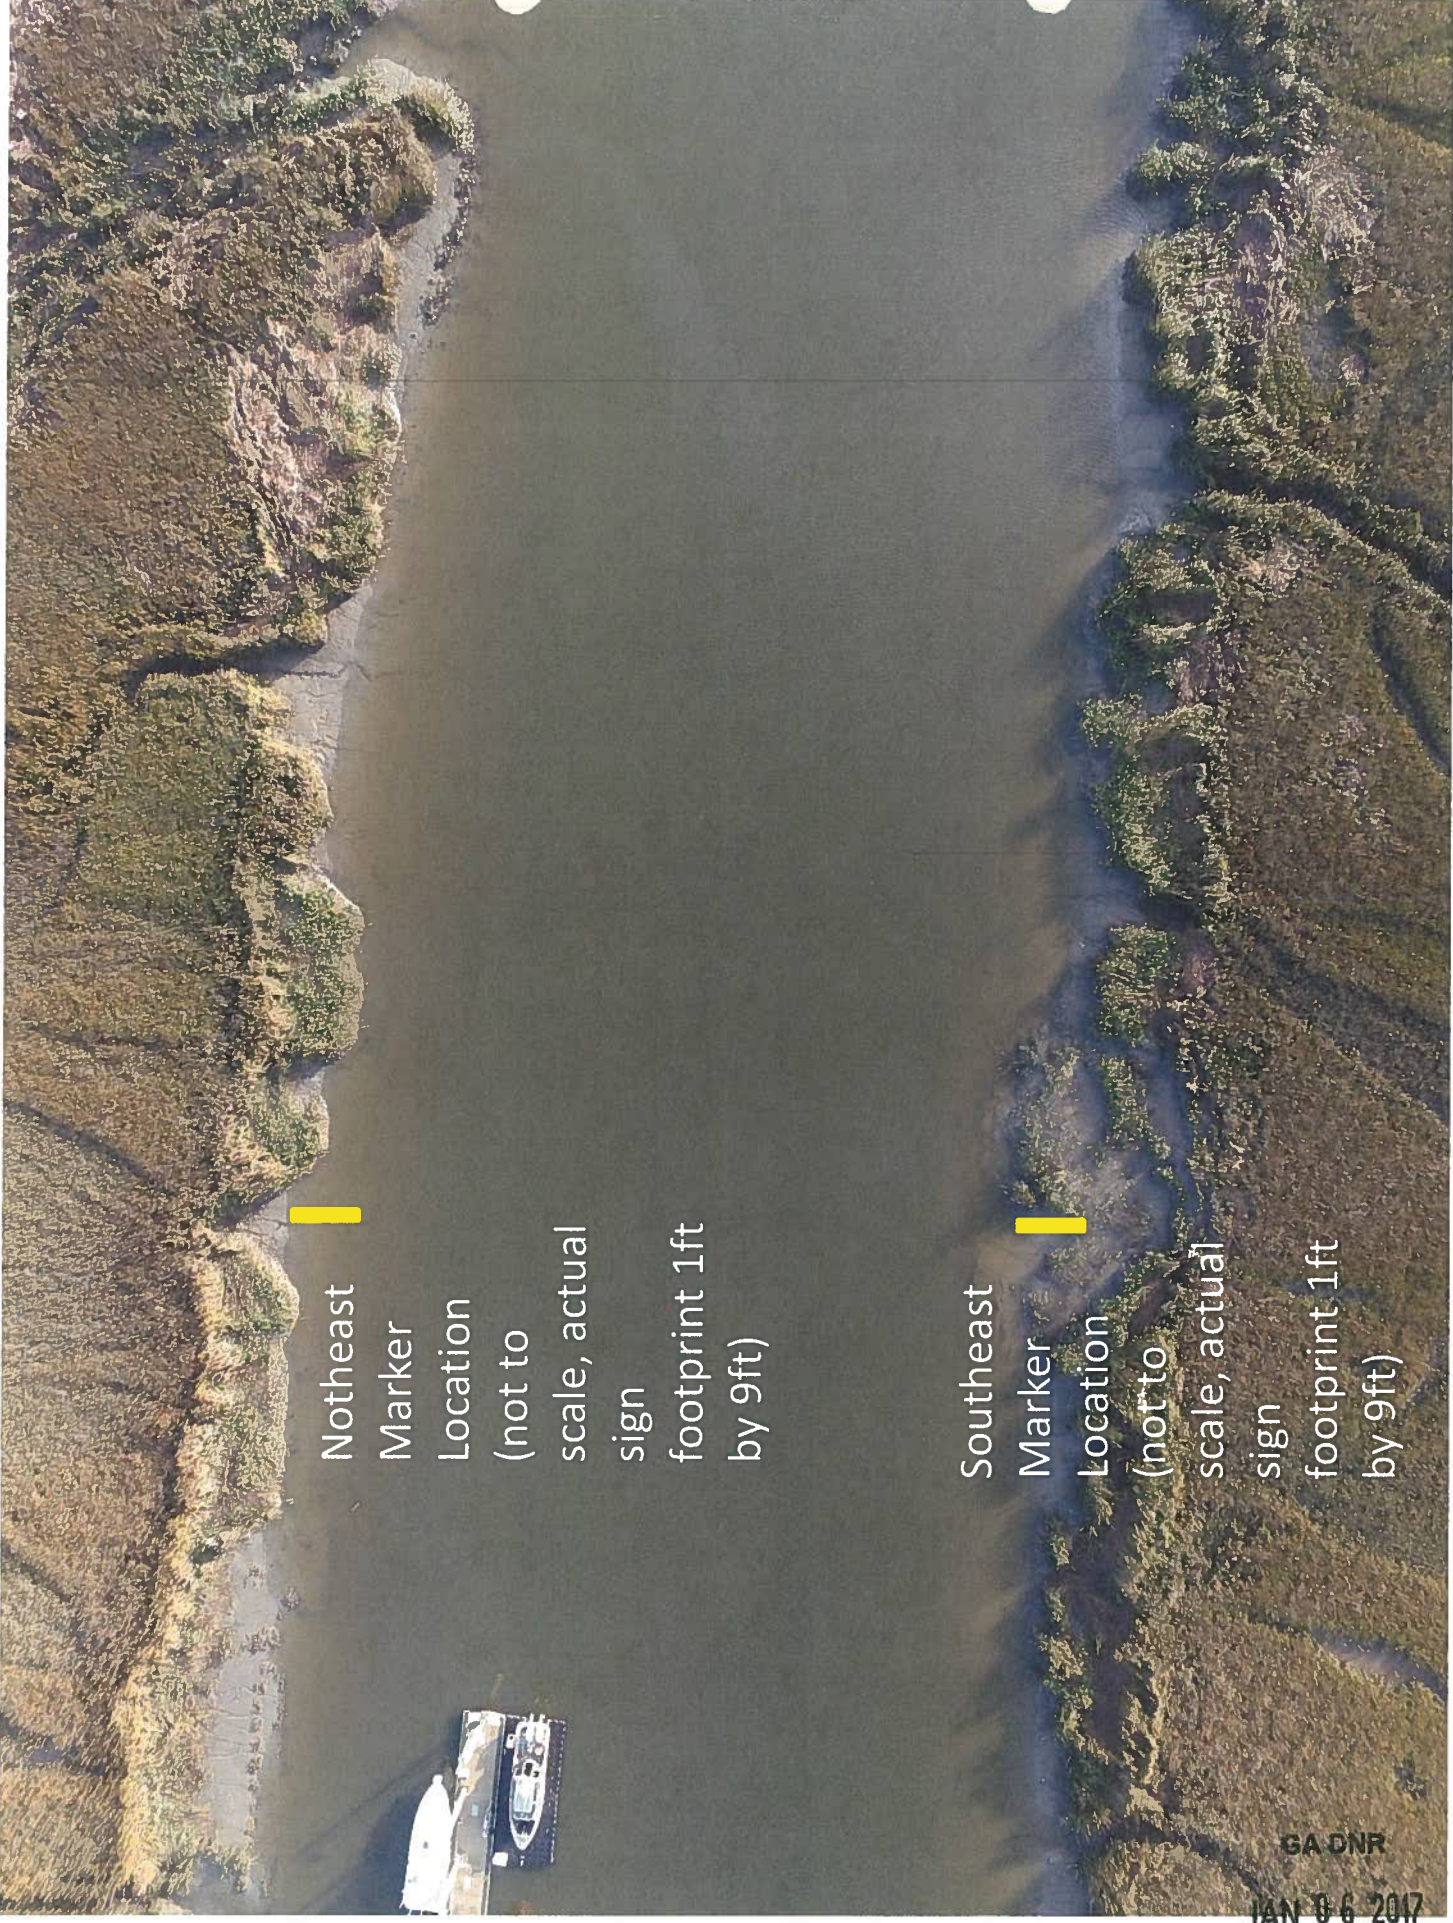

GA DNR

JAN 06 2017

Marsh & Shore Mgt. Program

GA DNR

JAN 06 2017

Marsh & Shore Mgt. Program

Northeast
Marker
Location
(not to
scale, actual
sign
footprint 1ft
by 9ft)

Southeast
Marker
Location
(not to
scale, actual
sign
footprint 1ft
by 9ft)

GA DNR

JAN 06 2017

Southwest
Marker
Location (not
to scale,
actual sign
footprint 1ft
by 9ft)

Northwest
Marker
Location (not
to scale,
actual sign
footprint 1ft
by 9ft)

GA DNR

JAN 06 2017

GA DNR

JAN 06 2017