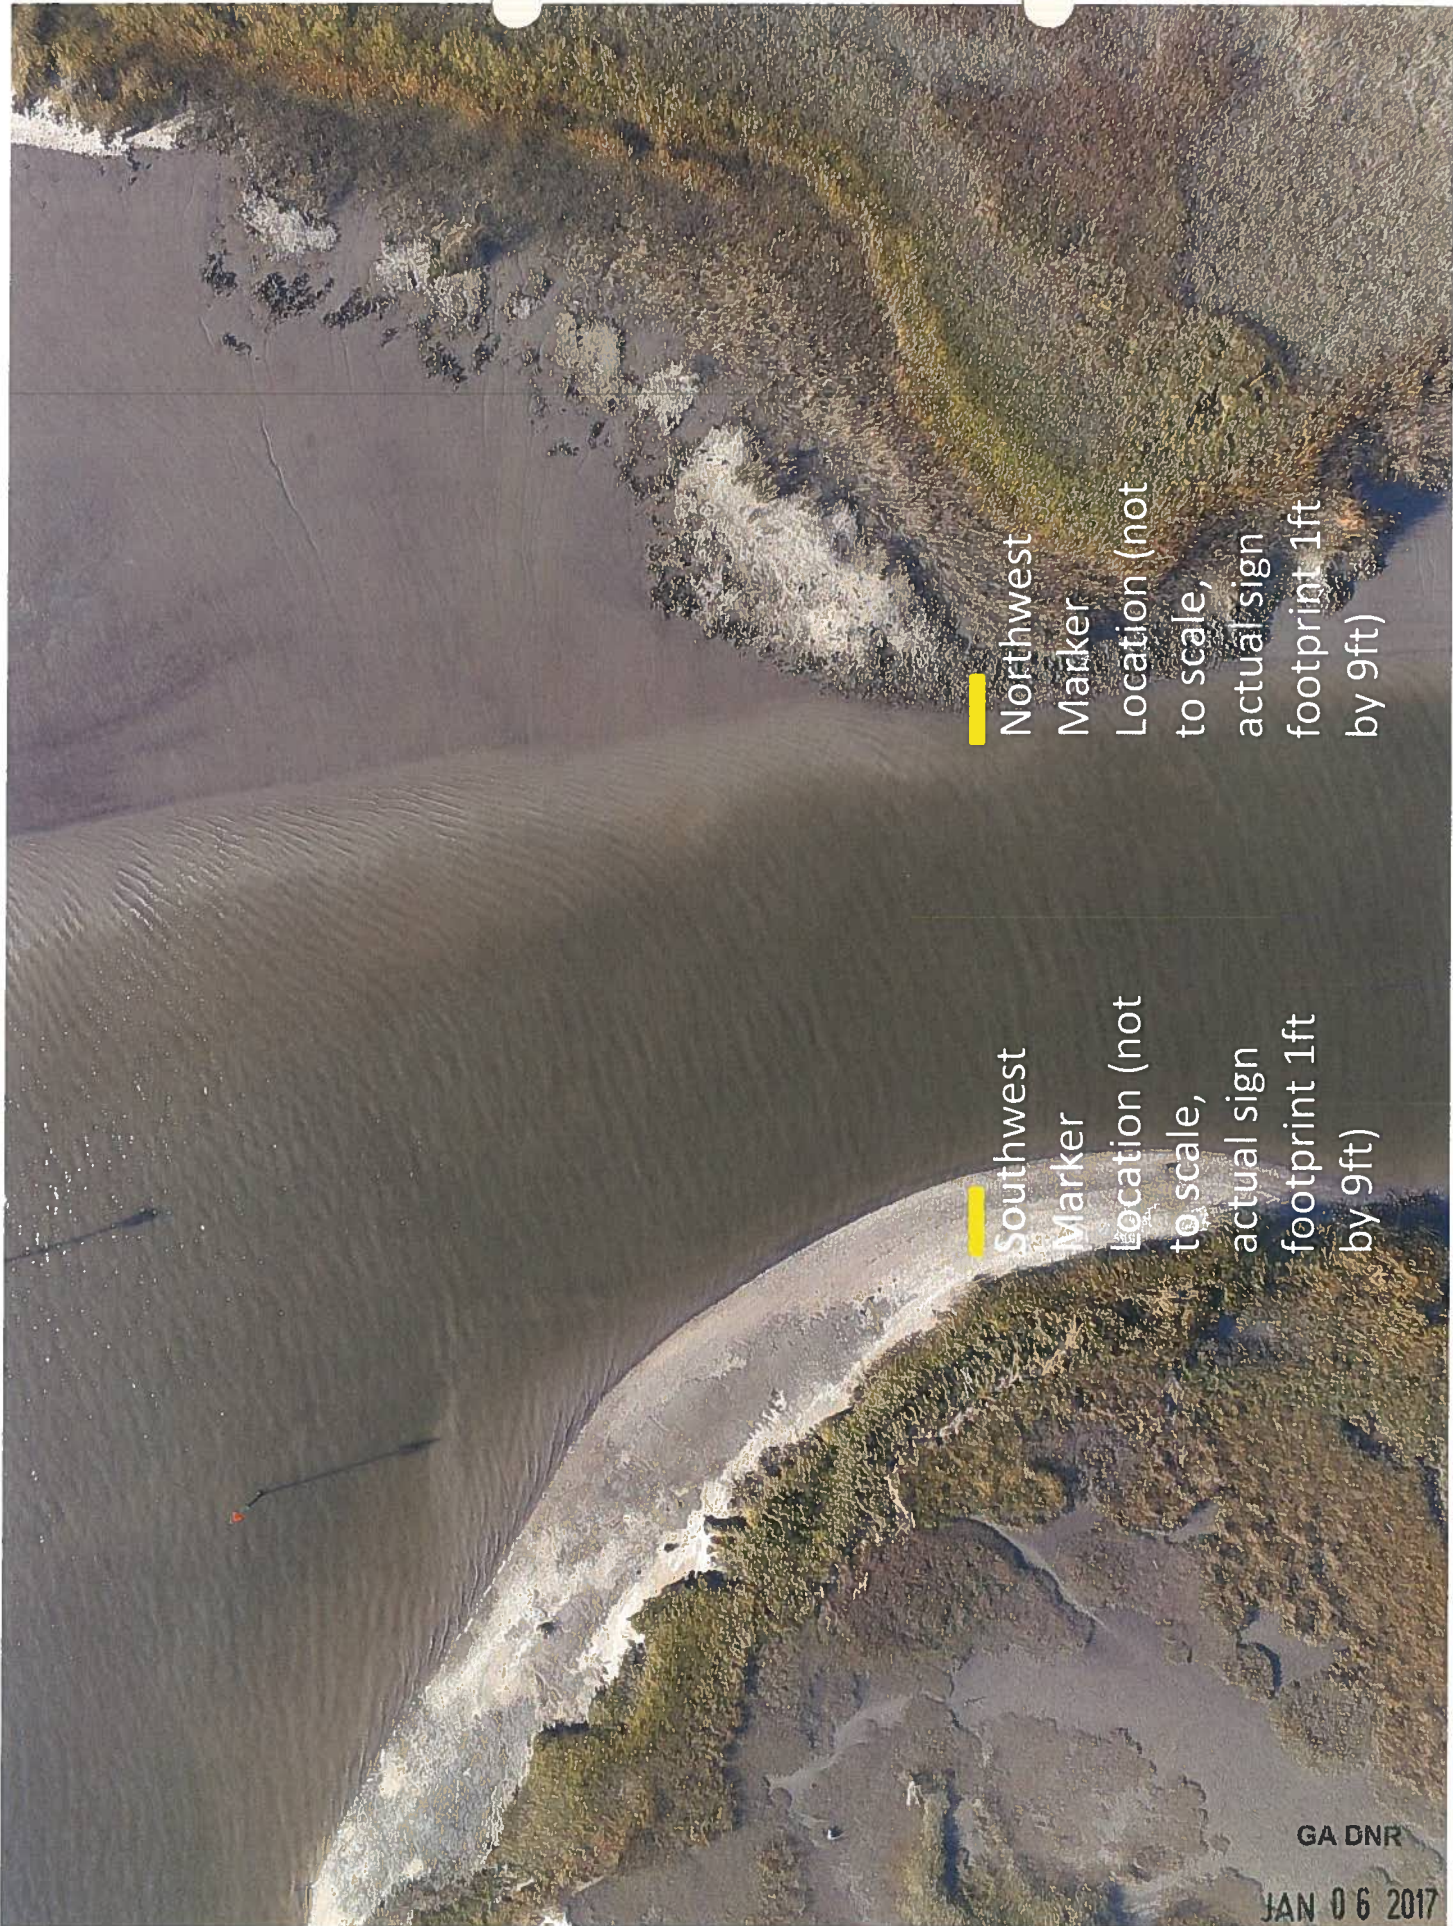

GA DNR

JAN 06 2017

Marsh & Shore Mgt. Program

GA DNR

JAN 06 2017

Marsh & Shore Mgt. Program

Northeast
Marker
Location
(not to
scale, actual
sign
footprint 1ft
by 9ft)

Southeast
Marker
Location
(not to
scale, actual
sign
footprint 1ft
by 9ft)

GA DNR

JAN 06 2017

Southwest
Marker
Location (not
to scale,
actual sign
footprint 1ft
by 9ft)

Northwest
Marker
Location (not
to scale,
actual sign
footprint 1ft
by 9ft)

GA DNR

JAN 06 2017

GA DNR

JAN 06 2017