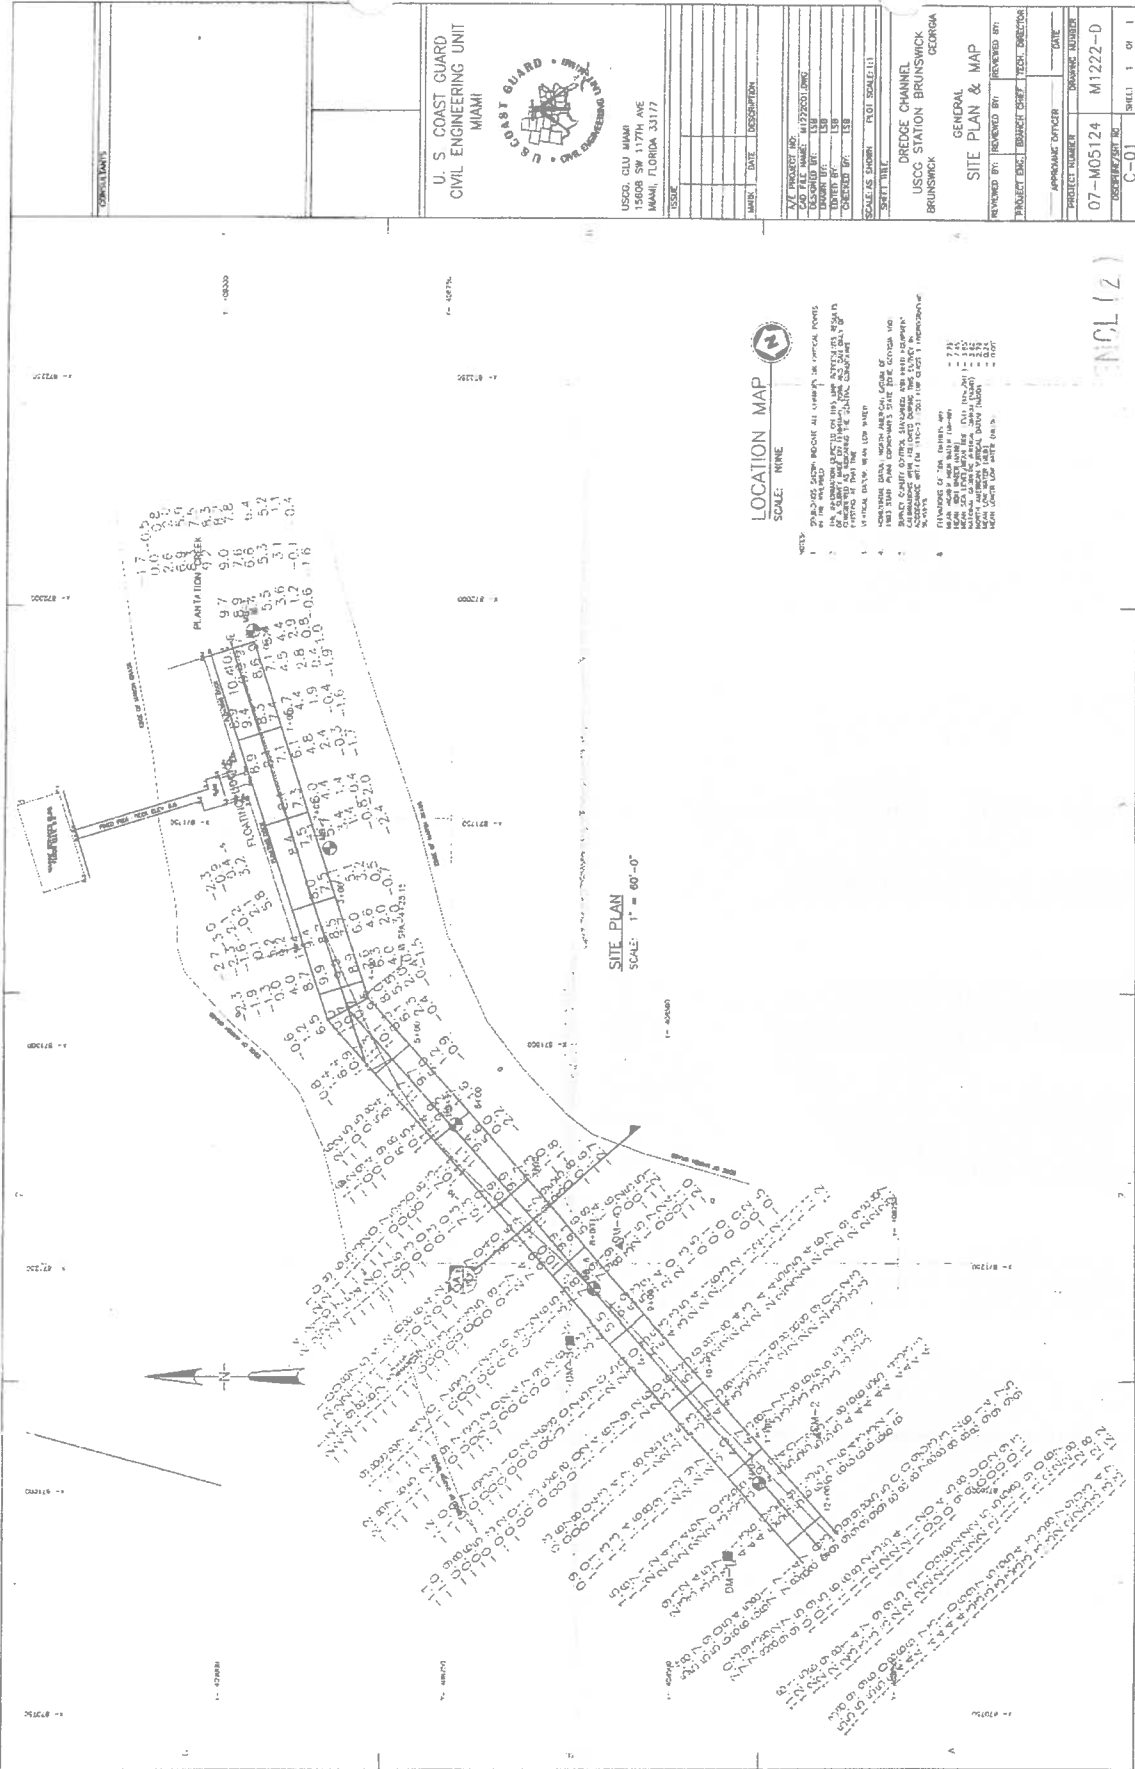

GA DNR

JAN 06 2017

Marsh & Shore Mgt. Program

GA DNR

JAN 06 2017

Marsh & Shore Mgt. Program

Northeast
Marker
Location
(not to
scale, actual
sign
footprint 1ft
by 9ft)

Southeast
Marker
Location
(not to
scale, actual
sign
footprint 1ft
by 9ft)

GA DNR

JAN 06 2017

Southwest
Marker
Location (not
to scale,
actual sign
footprint 1ft
by 9ft)

Northwest
Marker
Location (not
to scale,
actual sign
footprint 1ft
by 9ft)

GA DNR

JAN 06 2017

GA DNR

JAN 06 2017