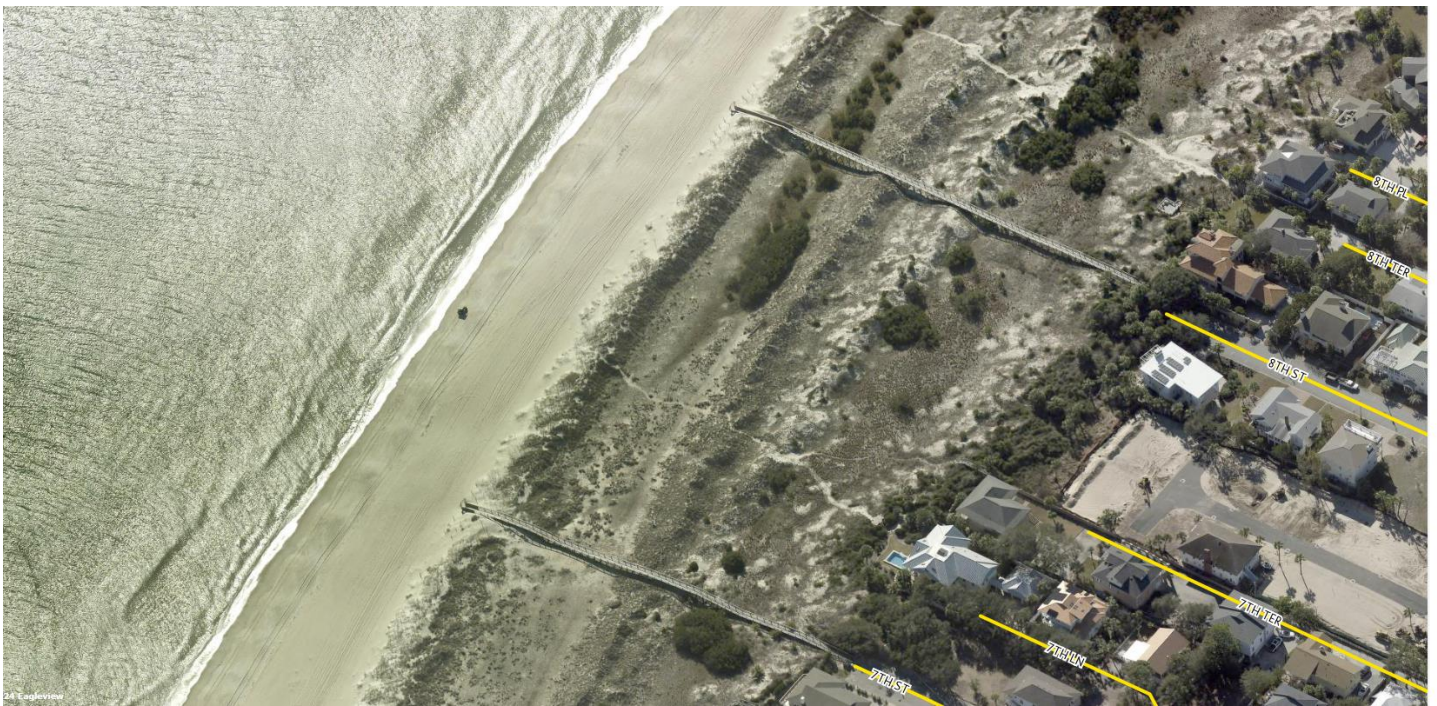

708 Butler Avenue, Atlantic Ocean, Tybee Island, Chatham  
Shared Dune Crosswalk

708 Butler Avenue, Atlantic Ocean, Tybee Island, Chatham  
Shared Dune Crosswalk

708 Butler Avenue, Atlantic Ocean, Tybee Island, Chatham  
Shared Dune Crosswalk