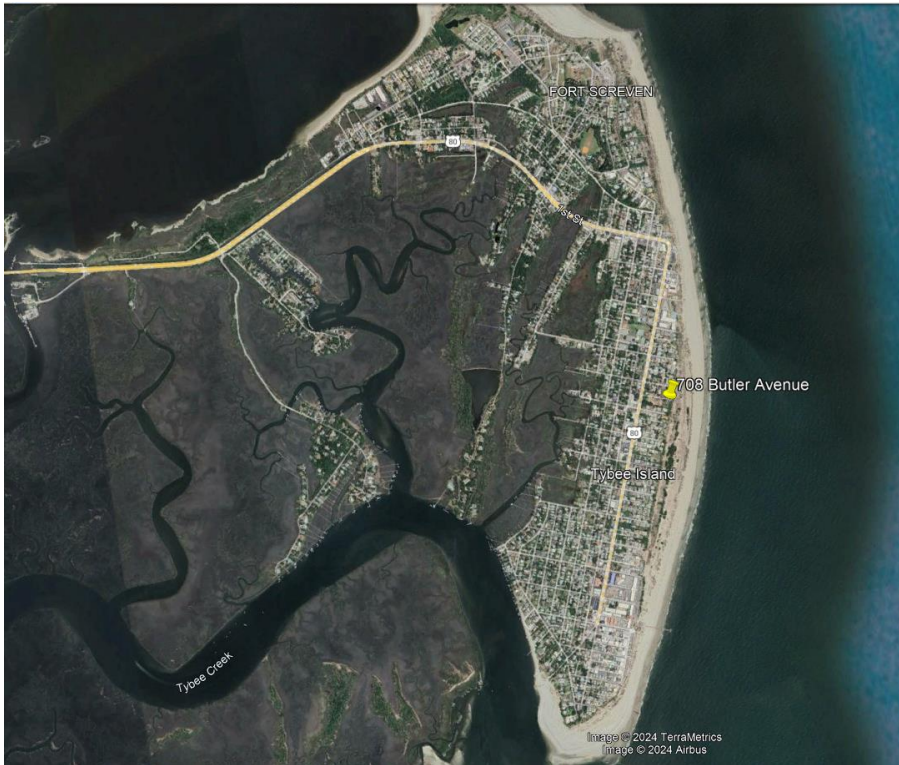

708 Butler Avenue, Atlantic Ocean, Tybee Island, Chatham  
Shared Dune Crosswalk

708 Butler Avenue, Atlantic Ocean, Tybee Island, Chatham  
Shared Dune Crosswalk

708 Butler Avenue, Atlantic Ocean, Tybee Island, Chatham  
Shared Dune Crosswalk