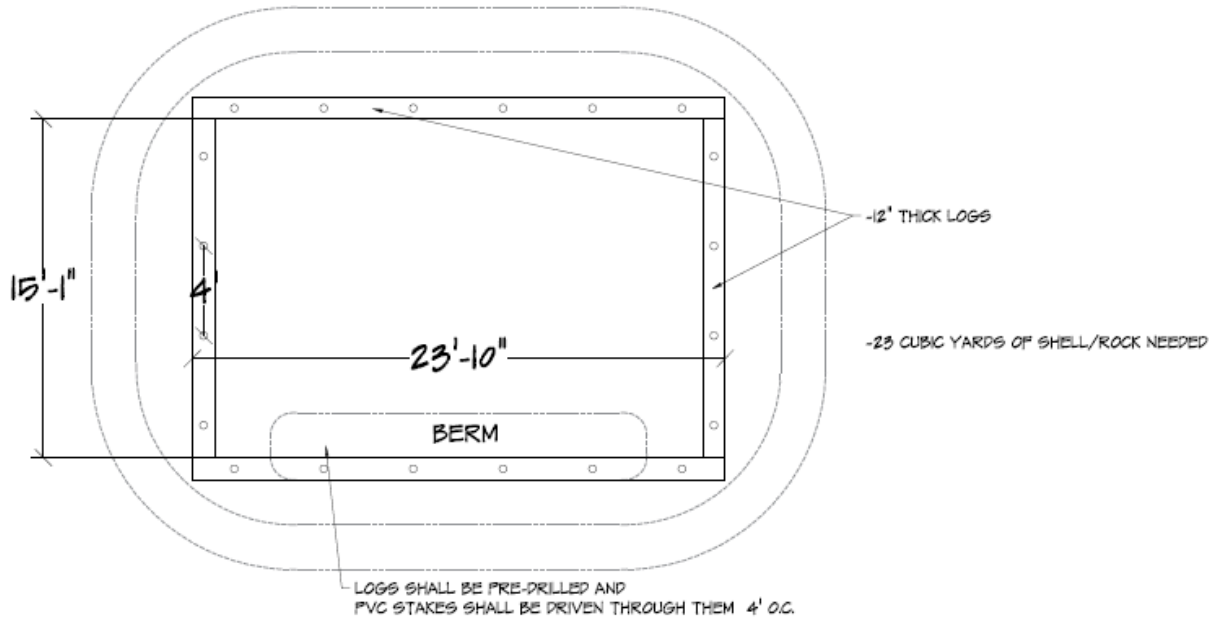

Shell Rake locations on Satilla Marsh Island

Locations of Stafford Island Rakes

TOP PROFILE
Scale: 1/8"=1'-0"

SIDE PROFILE
Scale: 1/8"=1'-0"