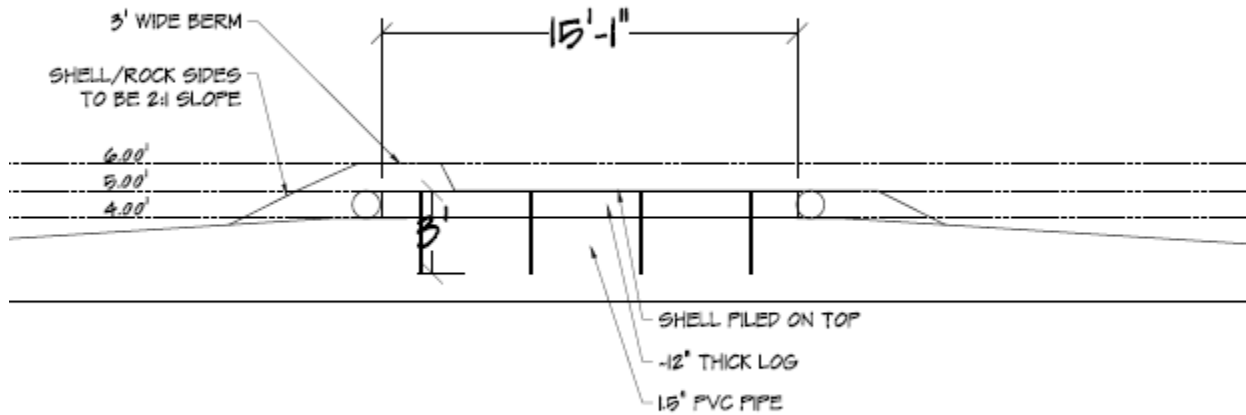

Shell Rake locations on Satilla Marsh Island

Locations of Stafford Island Rakes

TOP PROFILE
Scale: 1/8"=1'-0"

SIDE PROFILE
Scale: 1/8"=1'-0"