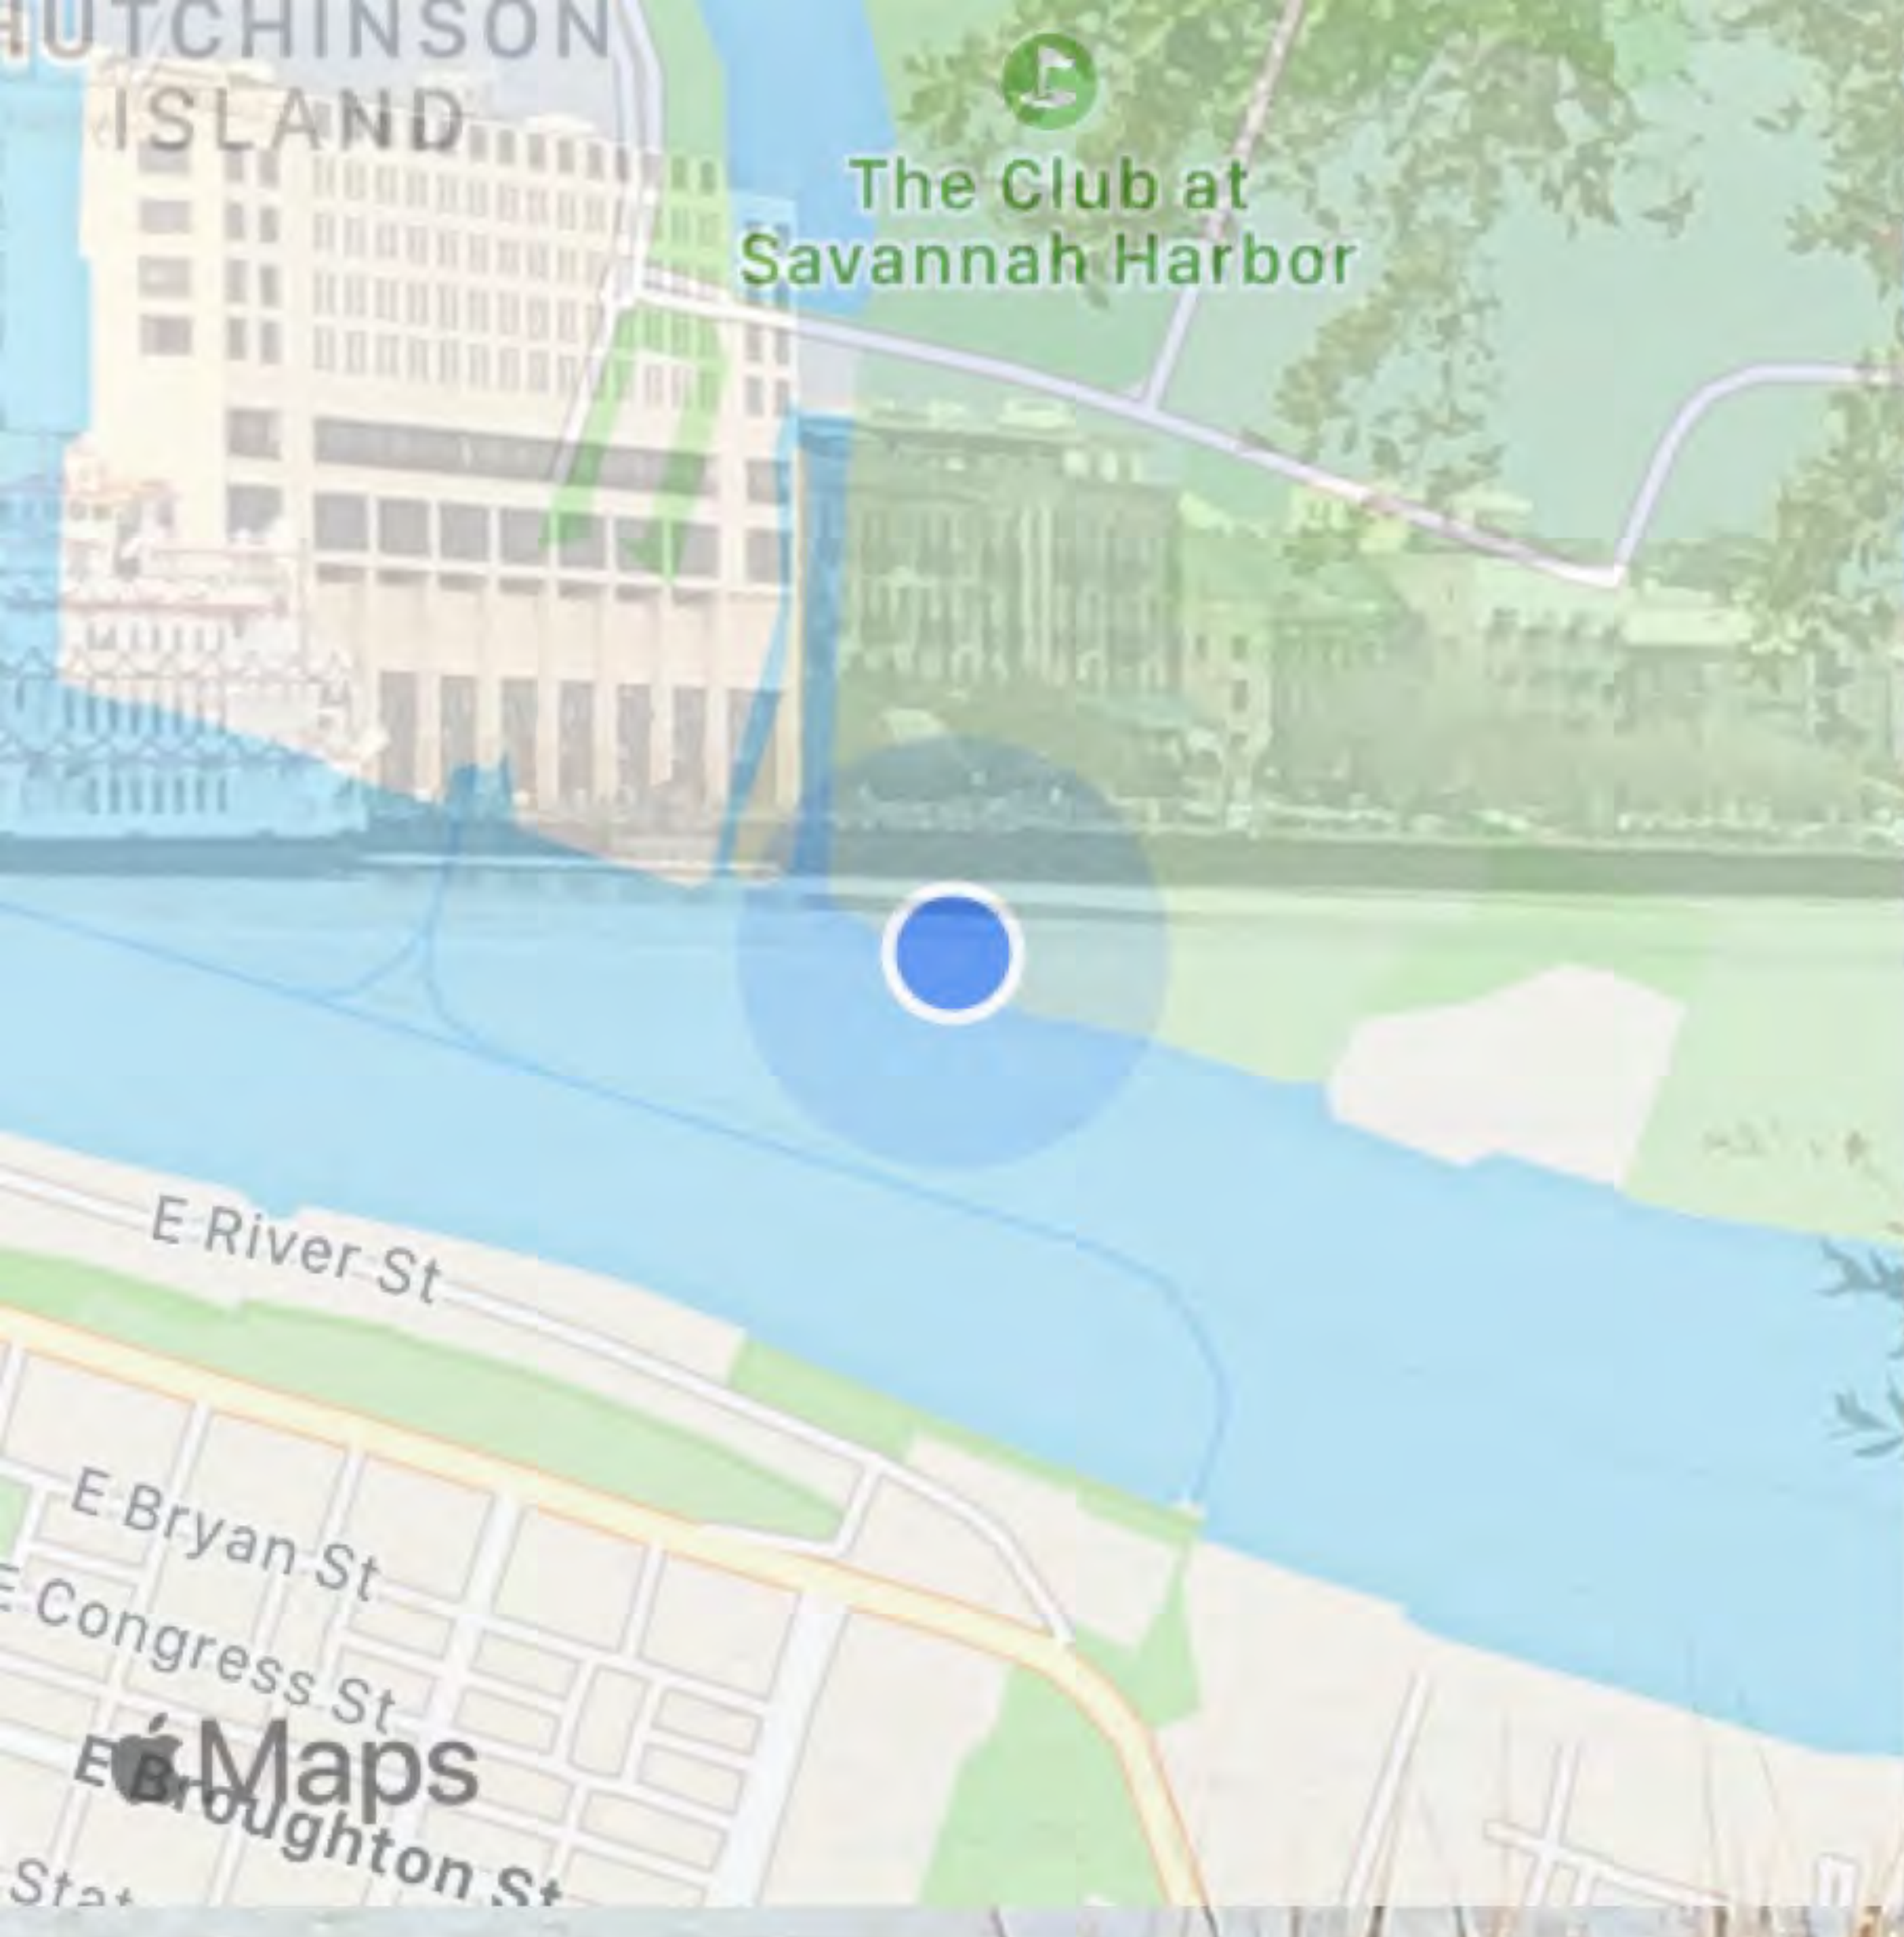

Jan 4, 2023 at 12:06:14 PM
+32.082312,-81.083223
31401
Chatham County