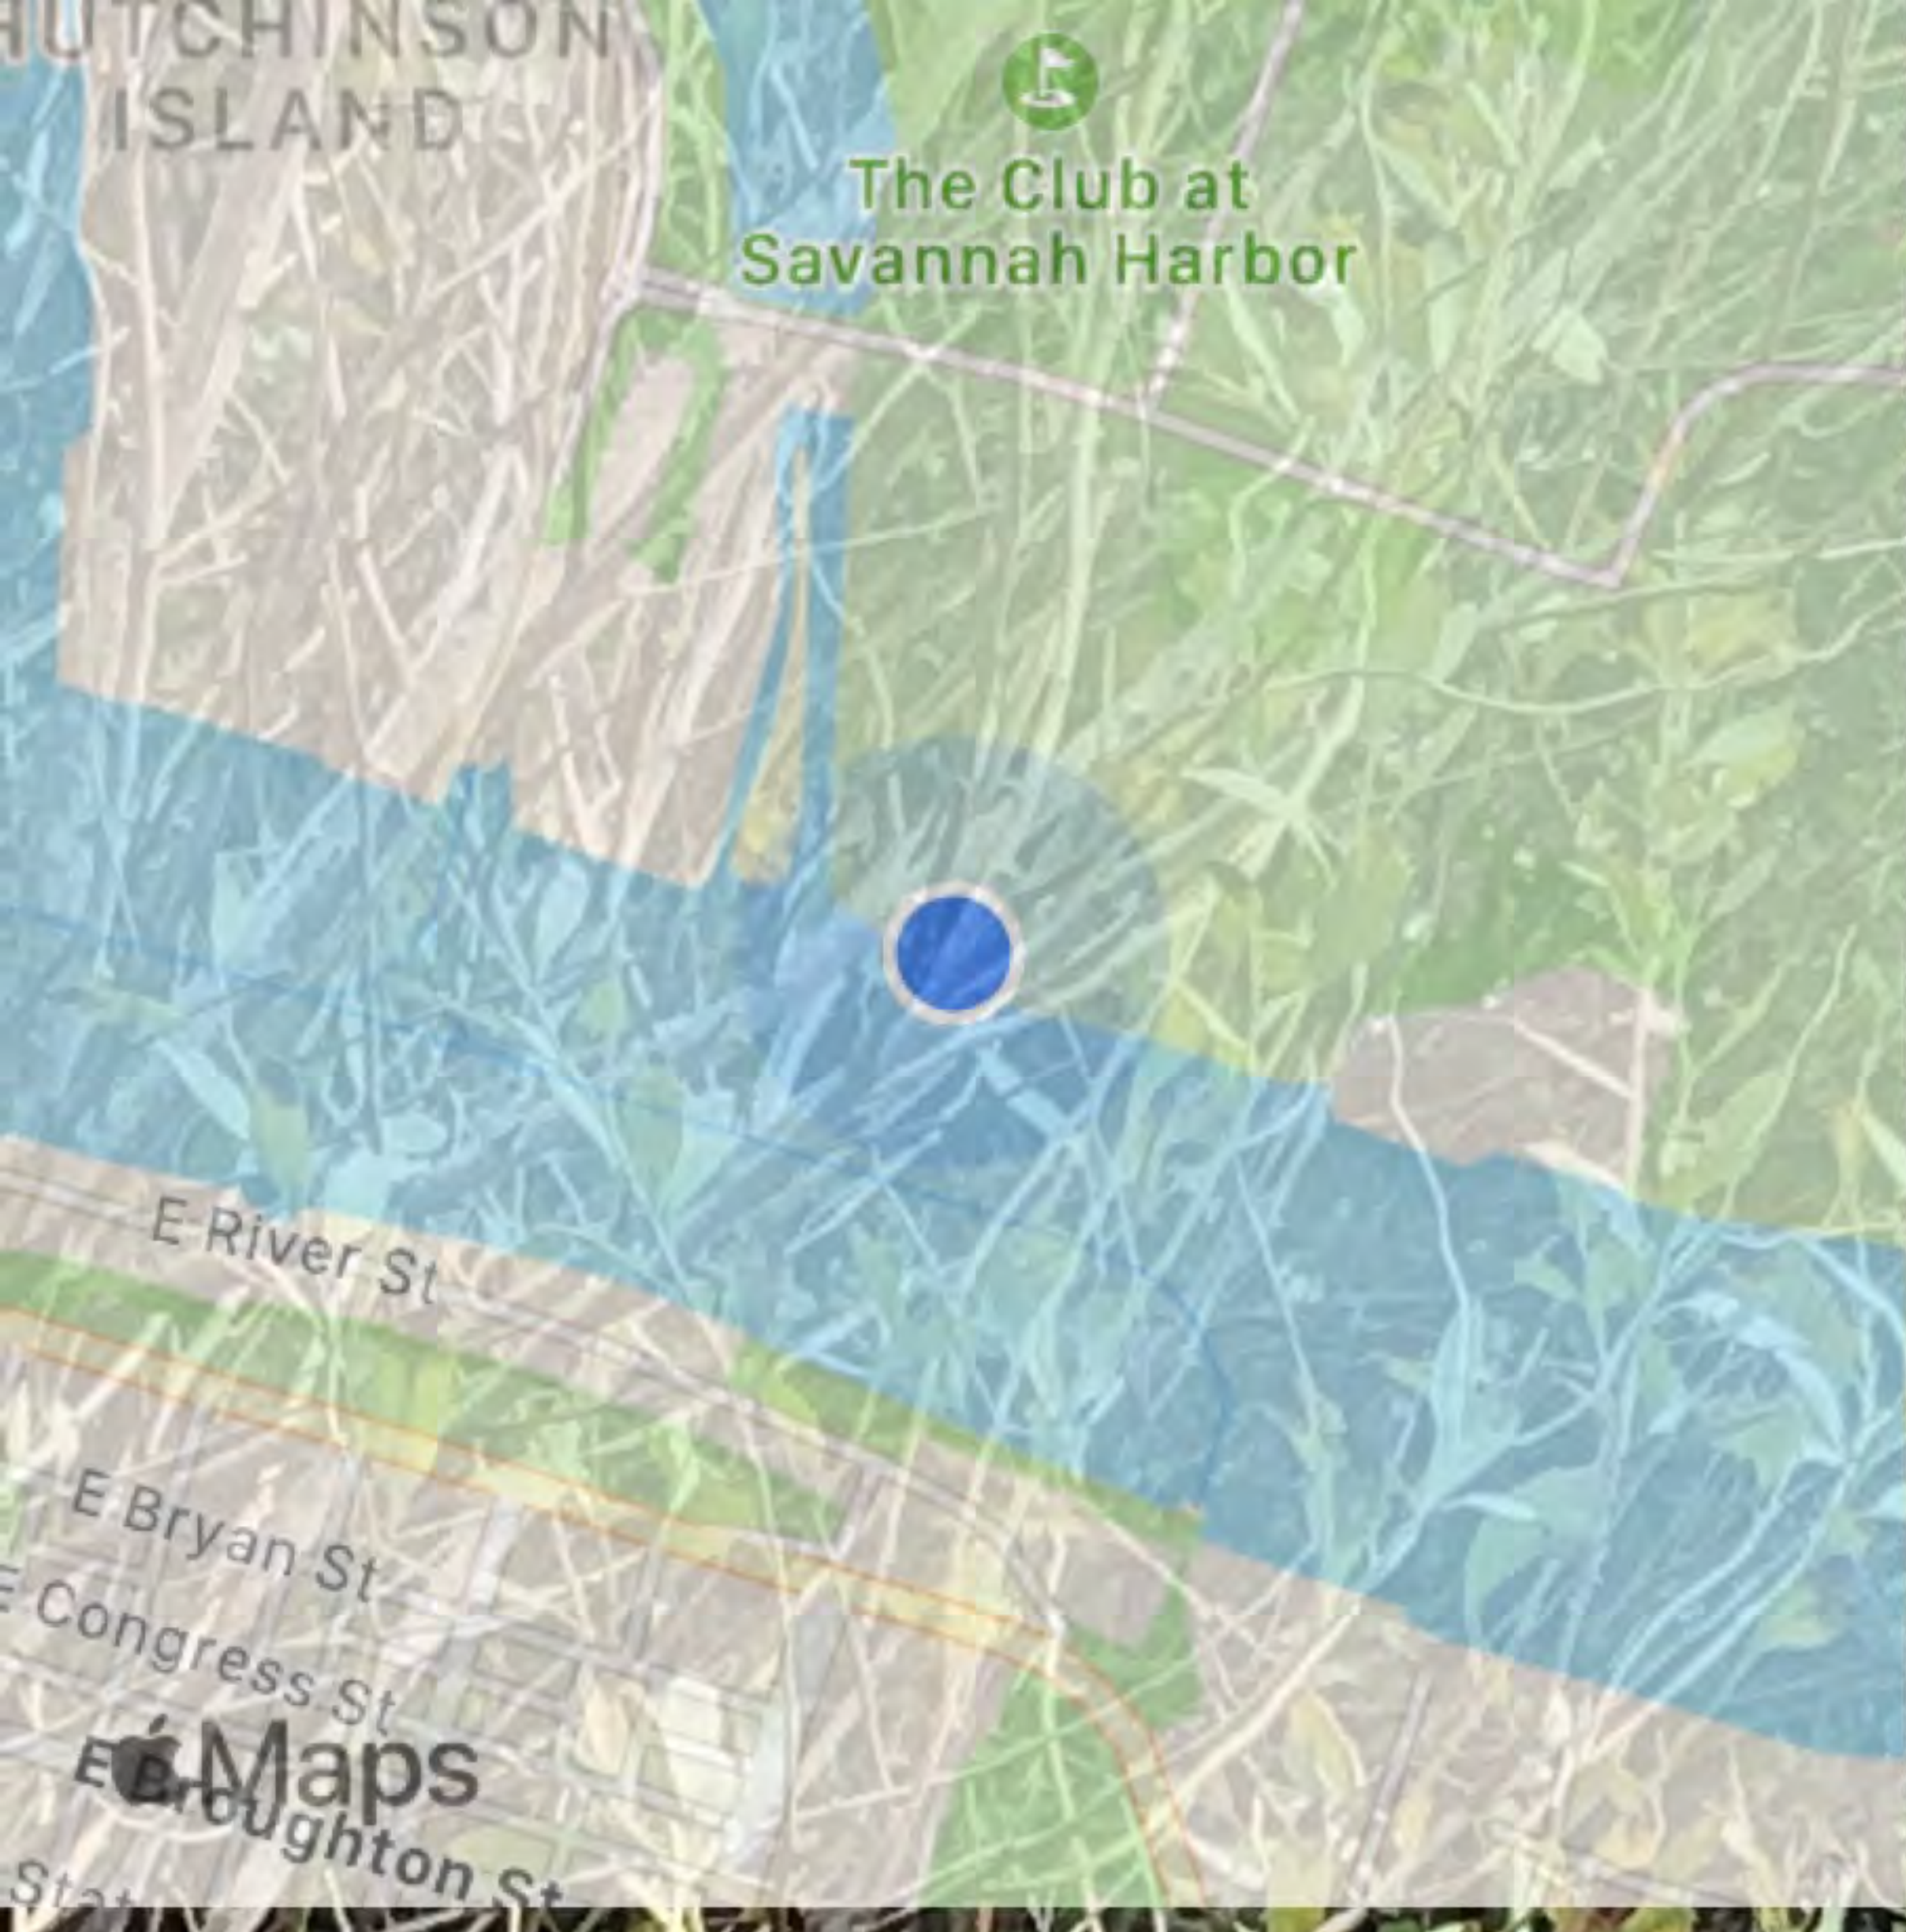

Jan 4, 2023 at 12:07:32 PM
+32.082312,-81.083223
31401
Chatham County

Jan 4, 2023 at 12:08:31 PM
+32.082415,-81.083649
31401
Chatham County

Jan 4, 2023 at 12:10:13 PM
+32.082285,-81.083855
Marsh Island Channel
Chatham County