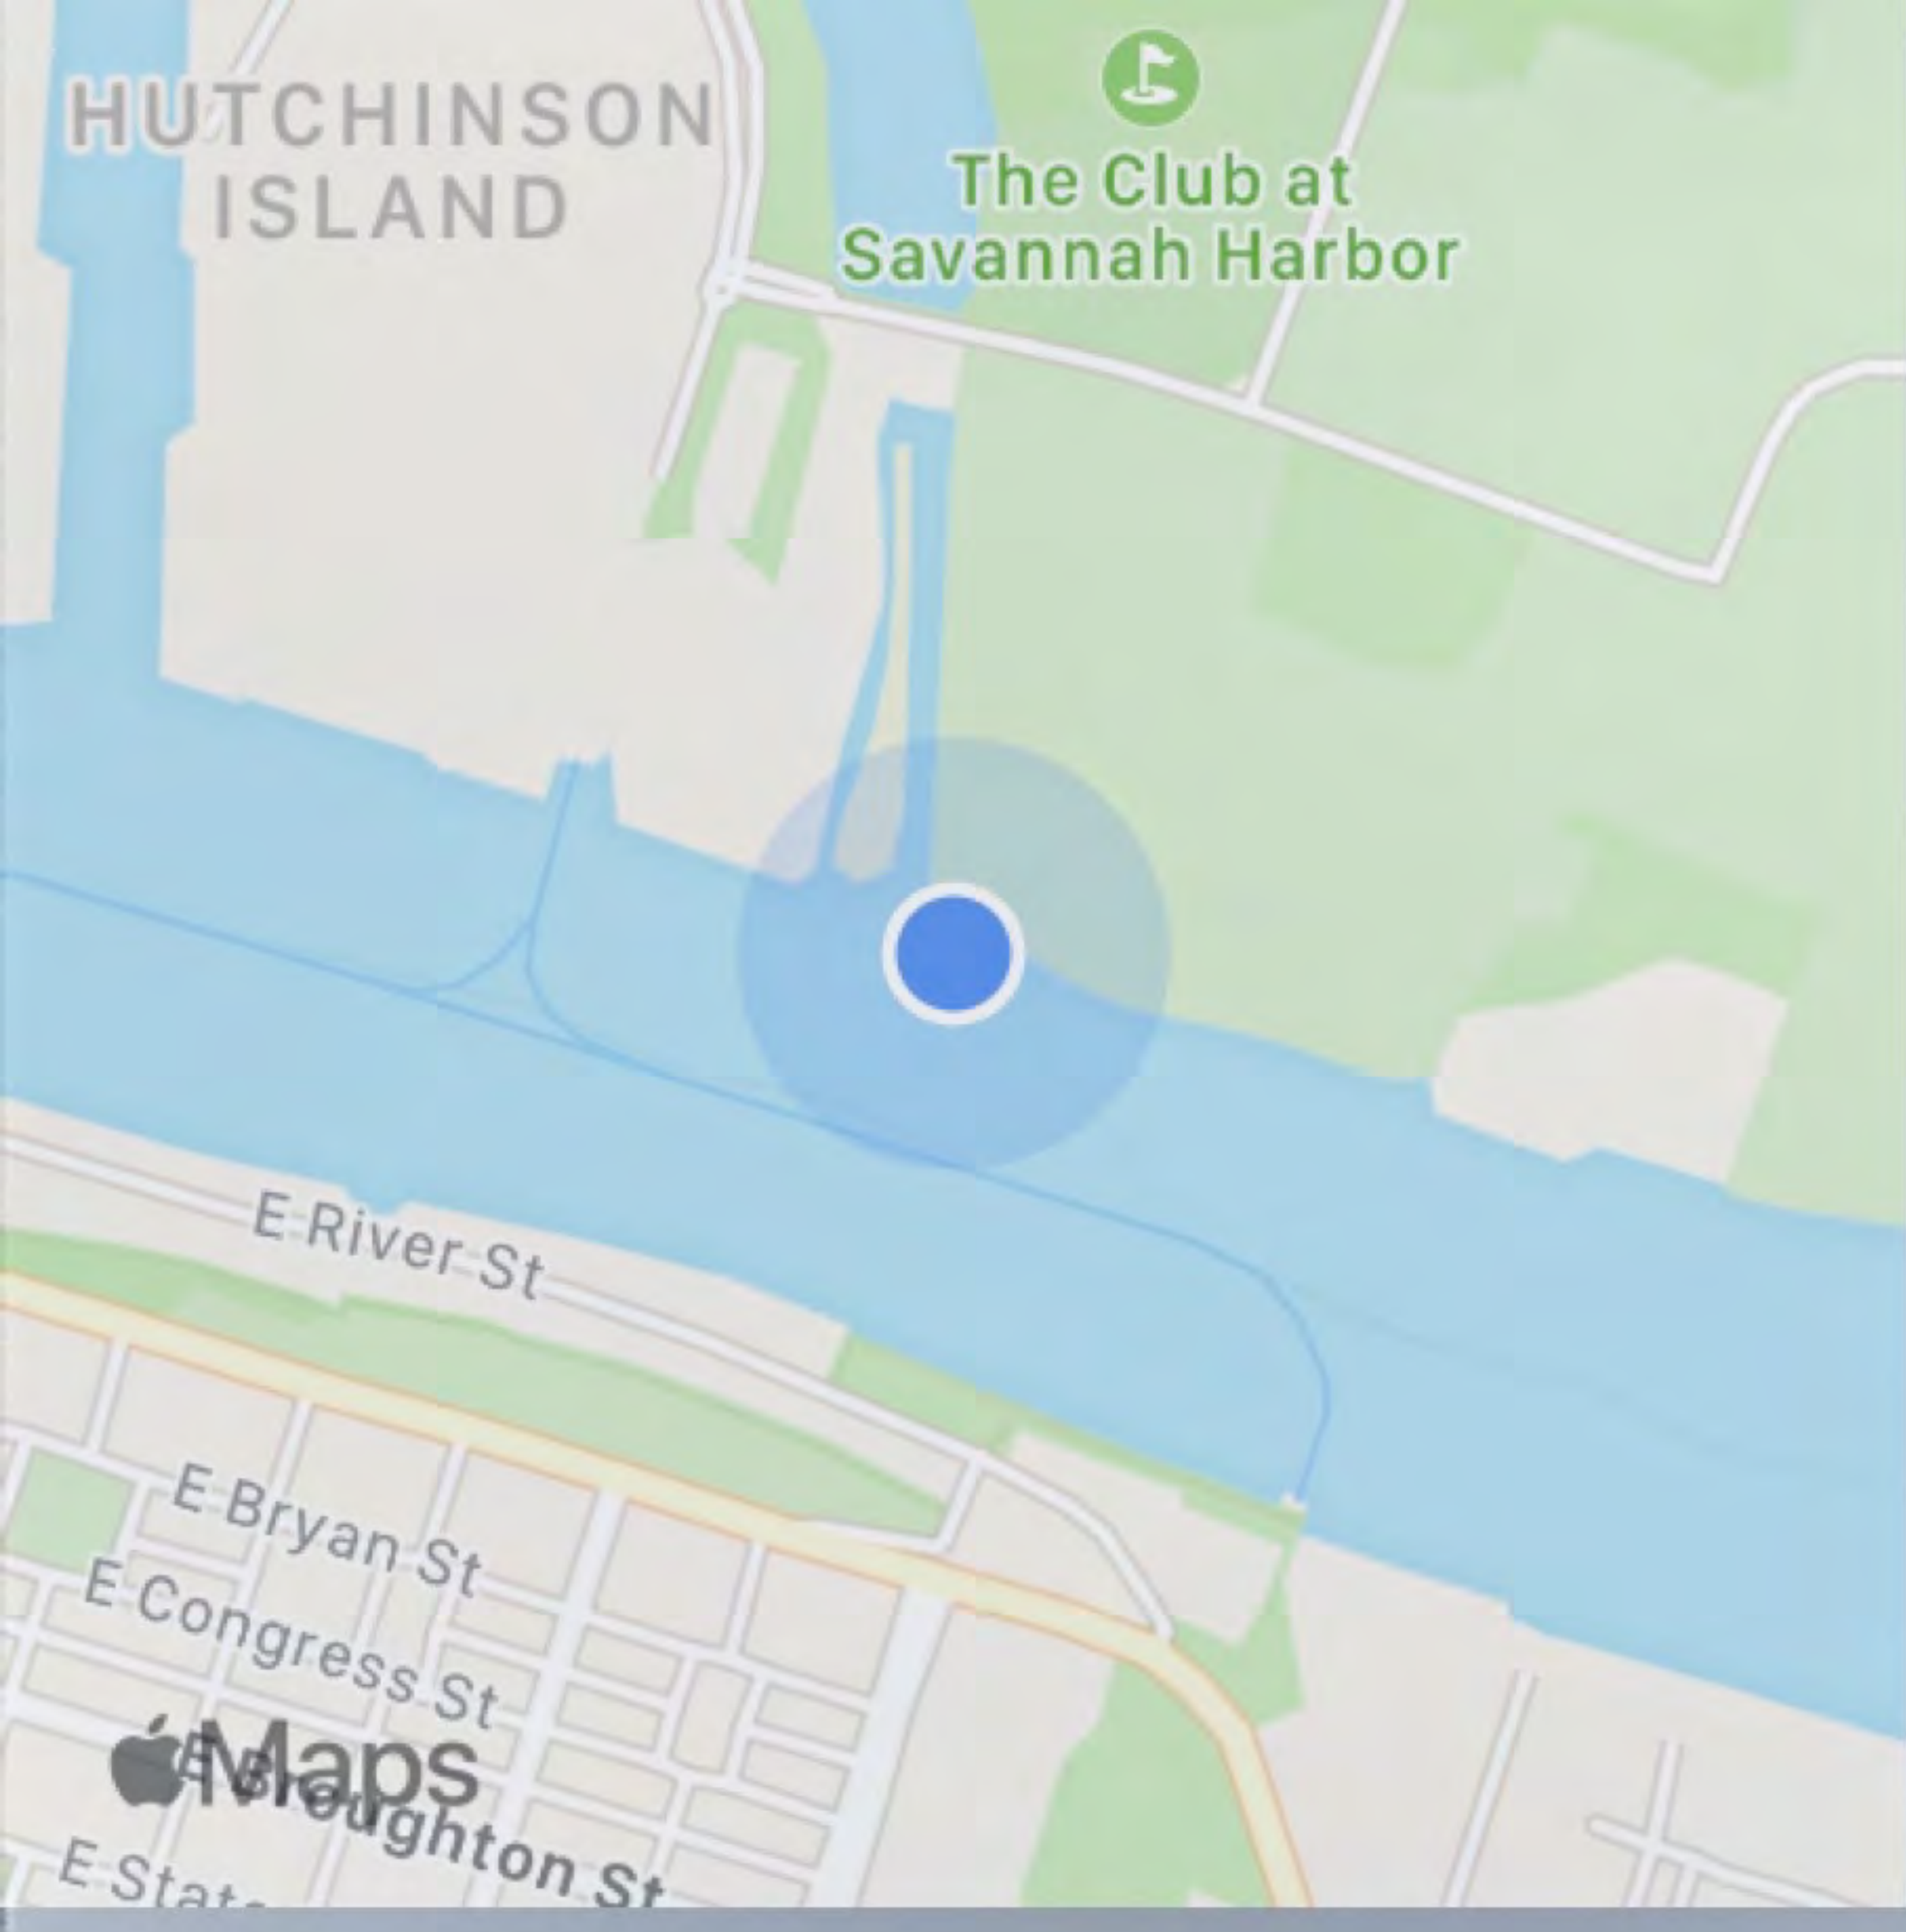

Jan 4, 2023 at 12:07:32 PM
+32.082312,-81.083223
31401
Chatham County

Jan 4, 2023 at 12:08:31 PM
+32.082415,-81.083649
31401
Chatham County

Jan 4, 2023 at 12:10:13 PM
+32.082285,-81.083855
Marsh Island Channel
Chatham County