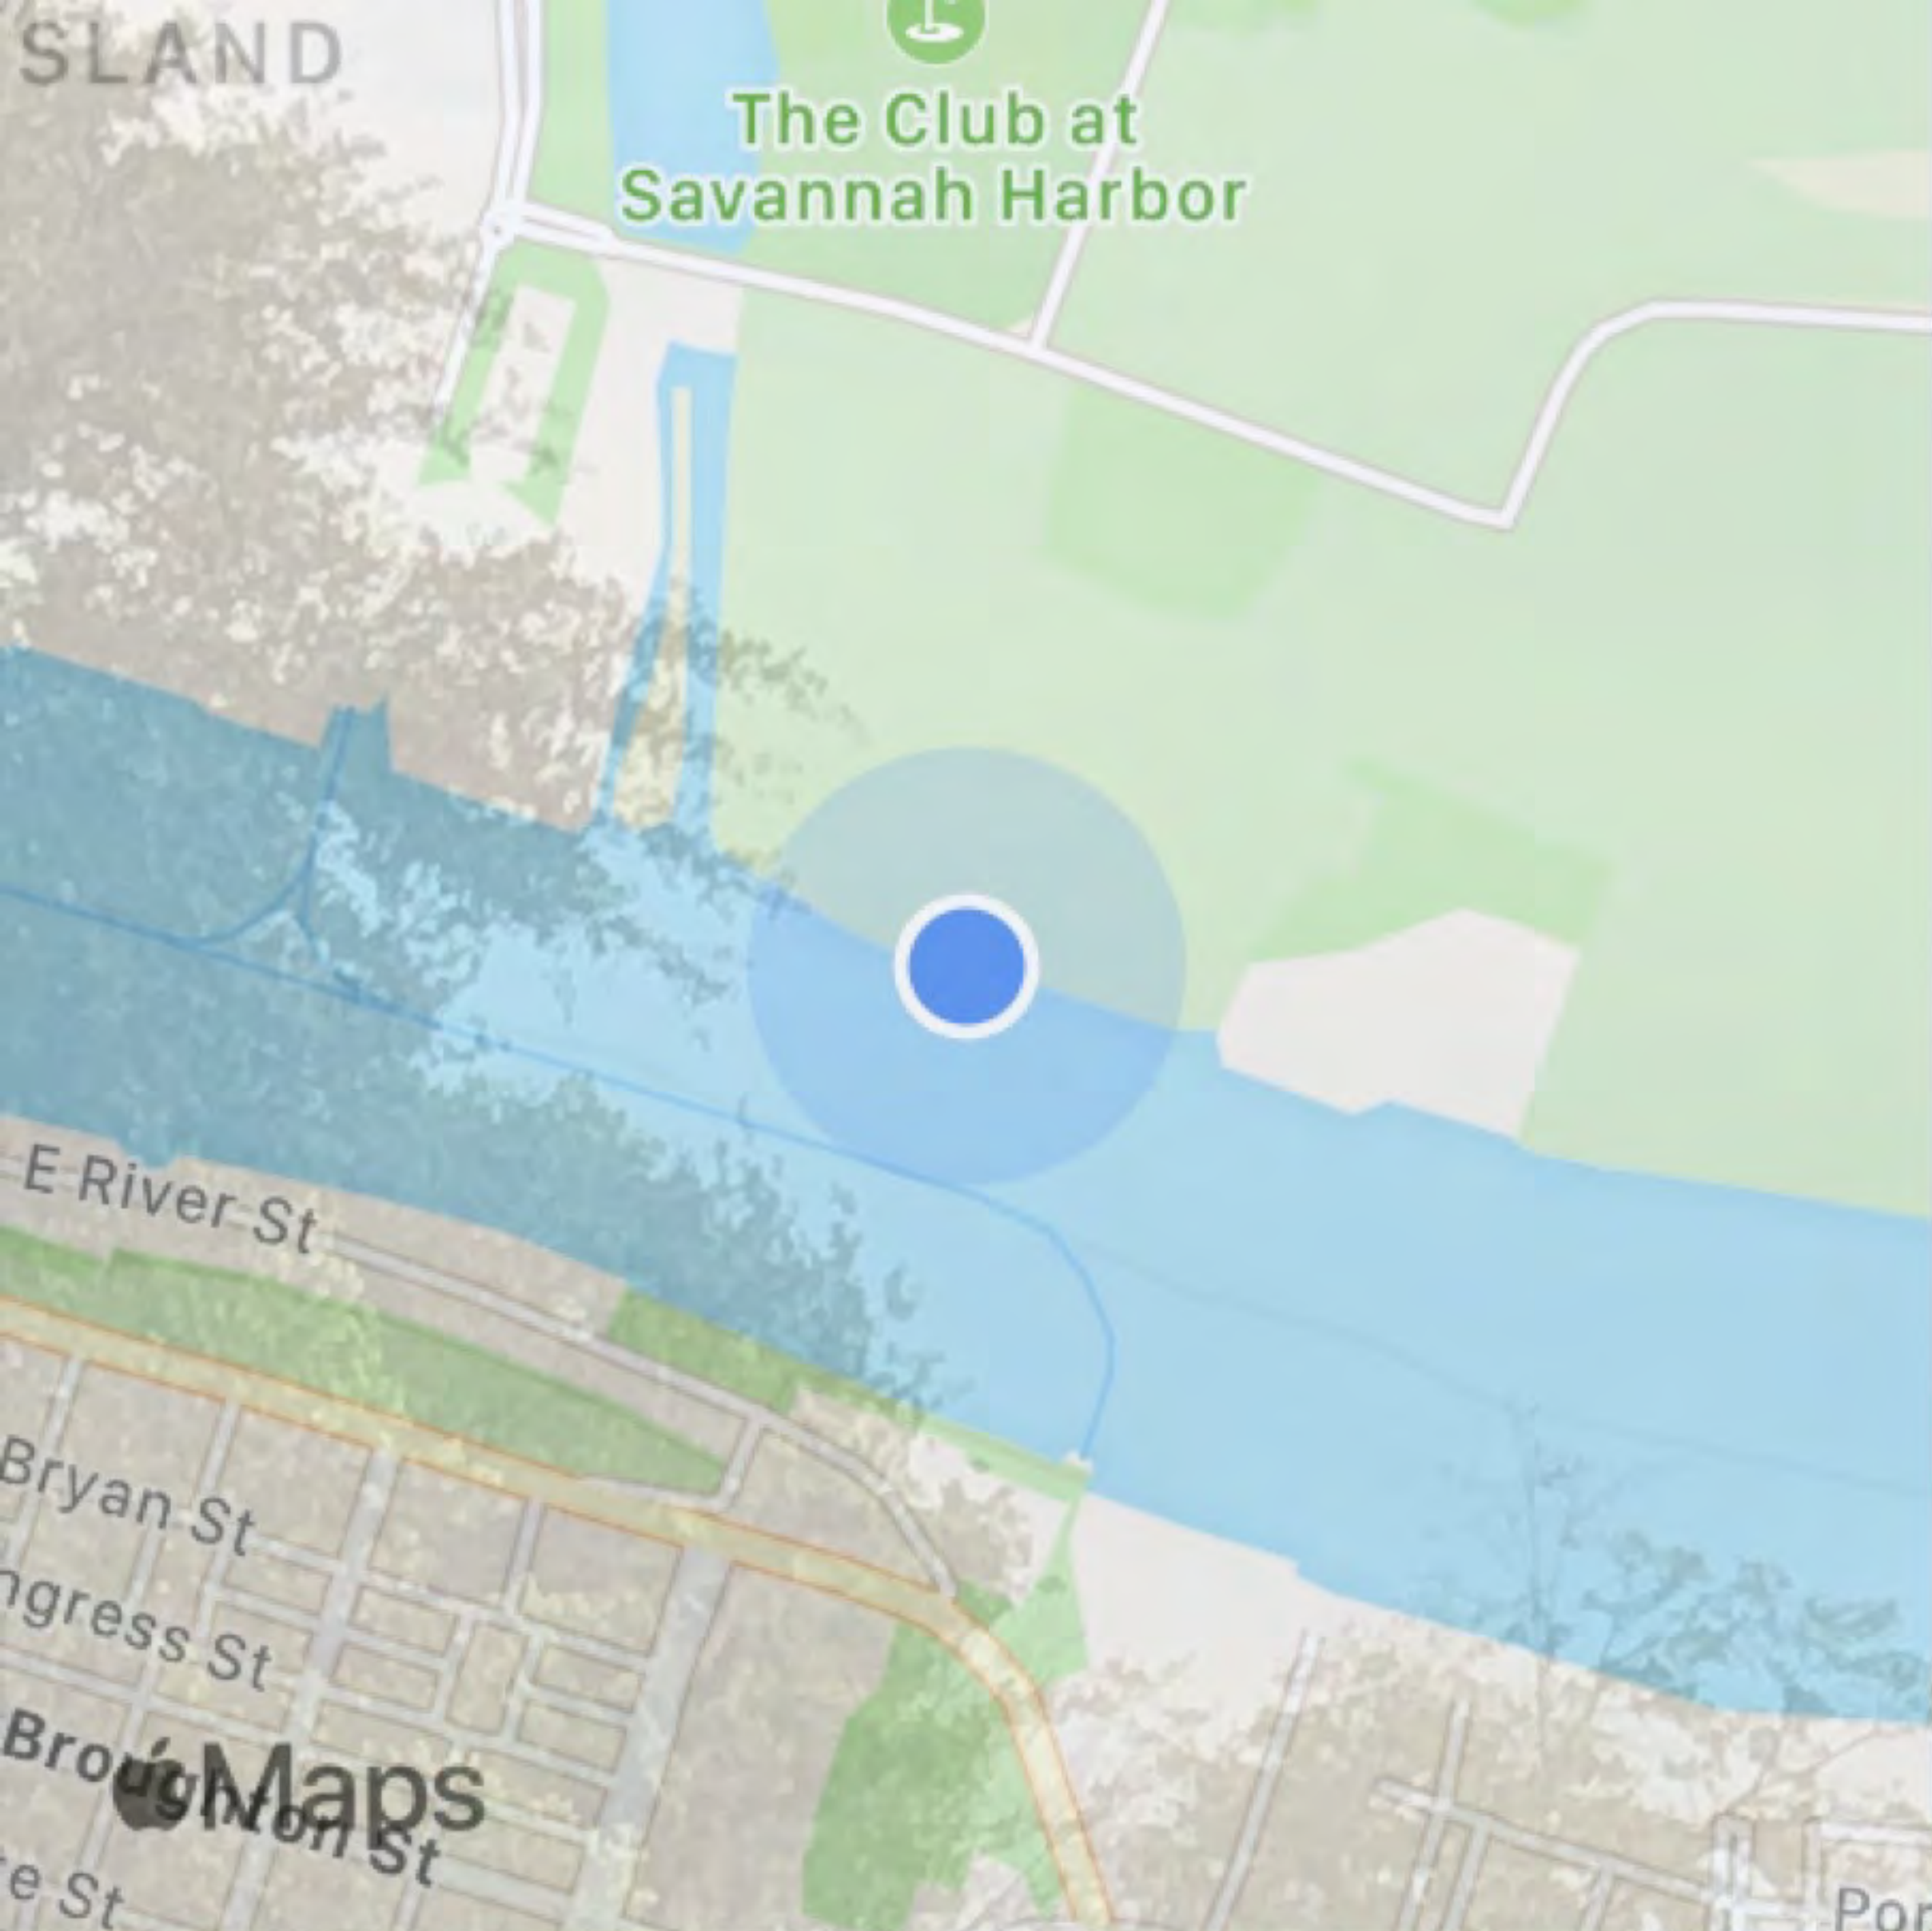

Jan 4, 2023 at 12:01:05 PM
+32.081959,-81.082433
31401
Chatham County