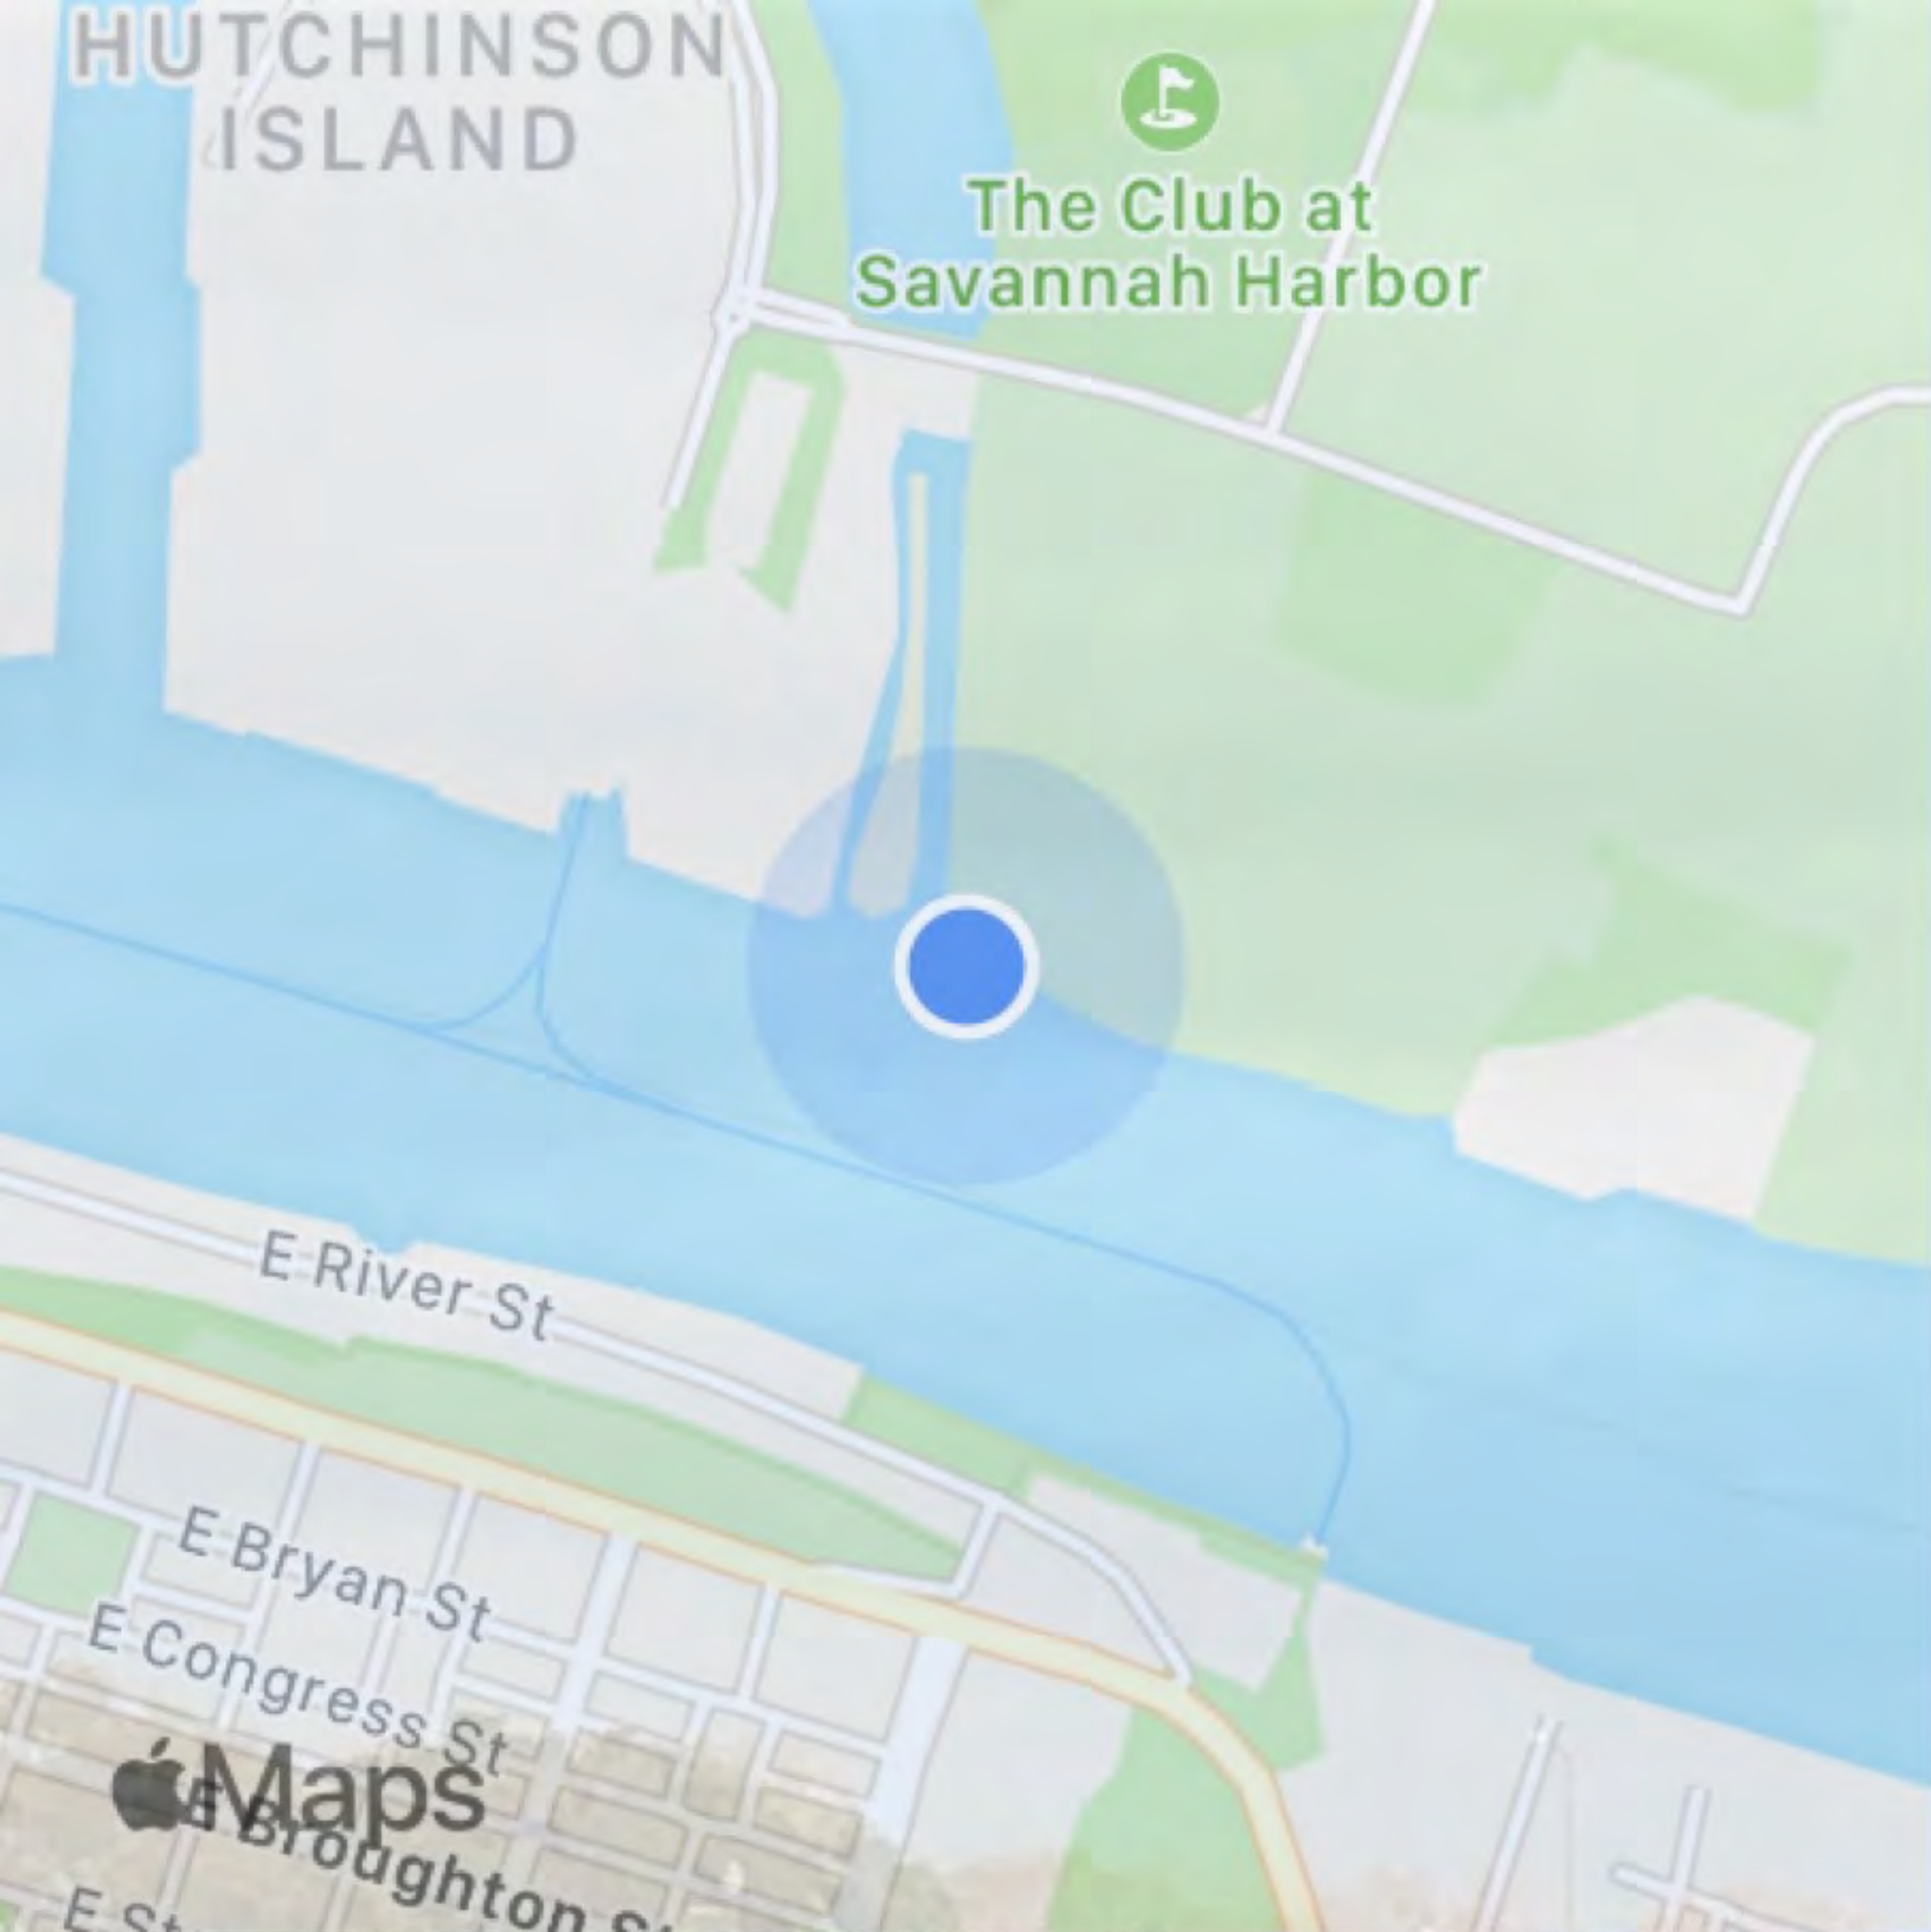

Jan 4, 2023 at 12:10:37 PM

+32.082405,-81.083873

Marsh Island Channel

Chatham County