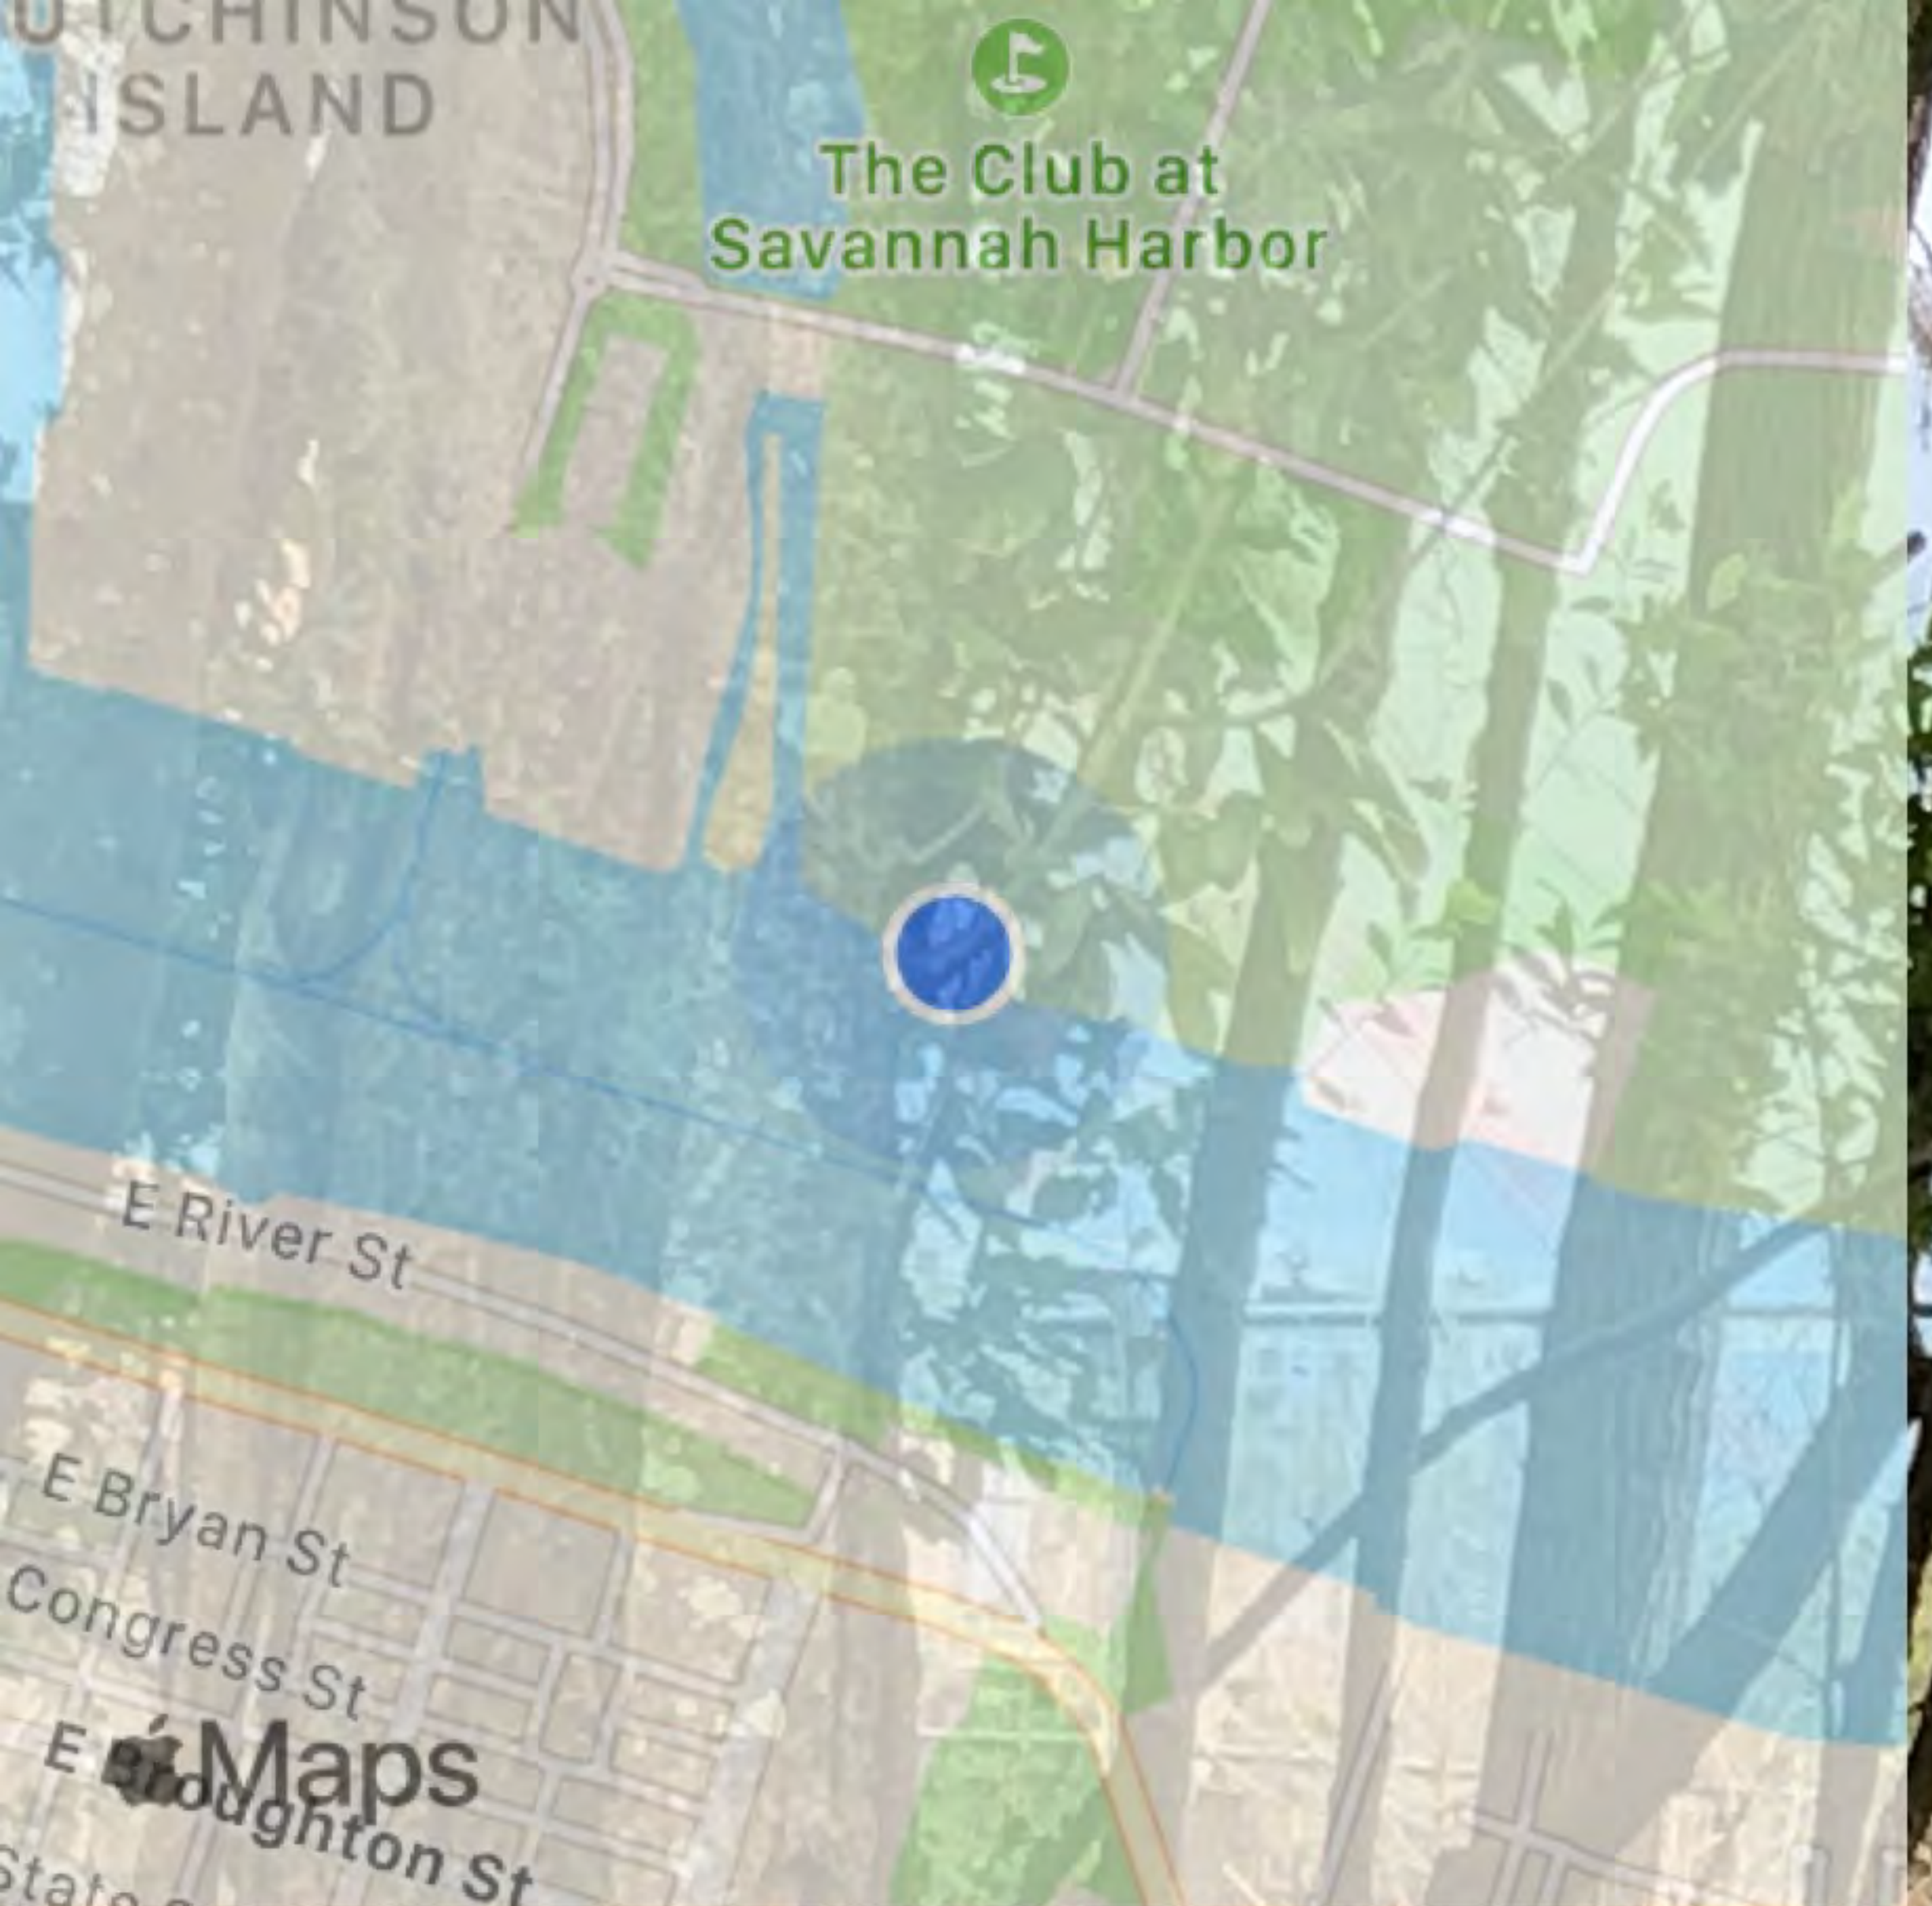

Jan 4, 2023 at 12:05:39 PM

+32.082234,-81.083042

31401

Chatham County