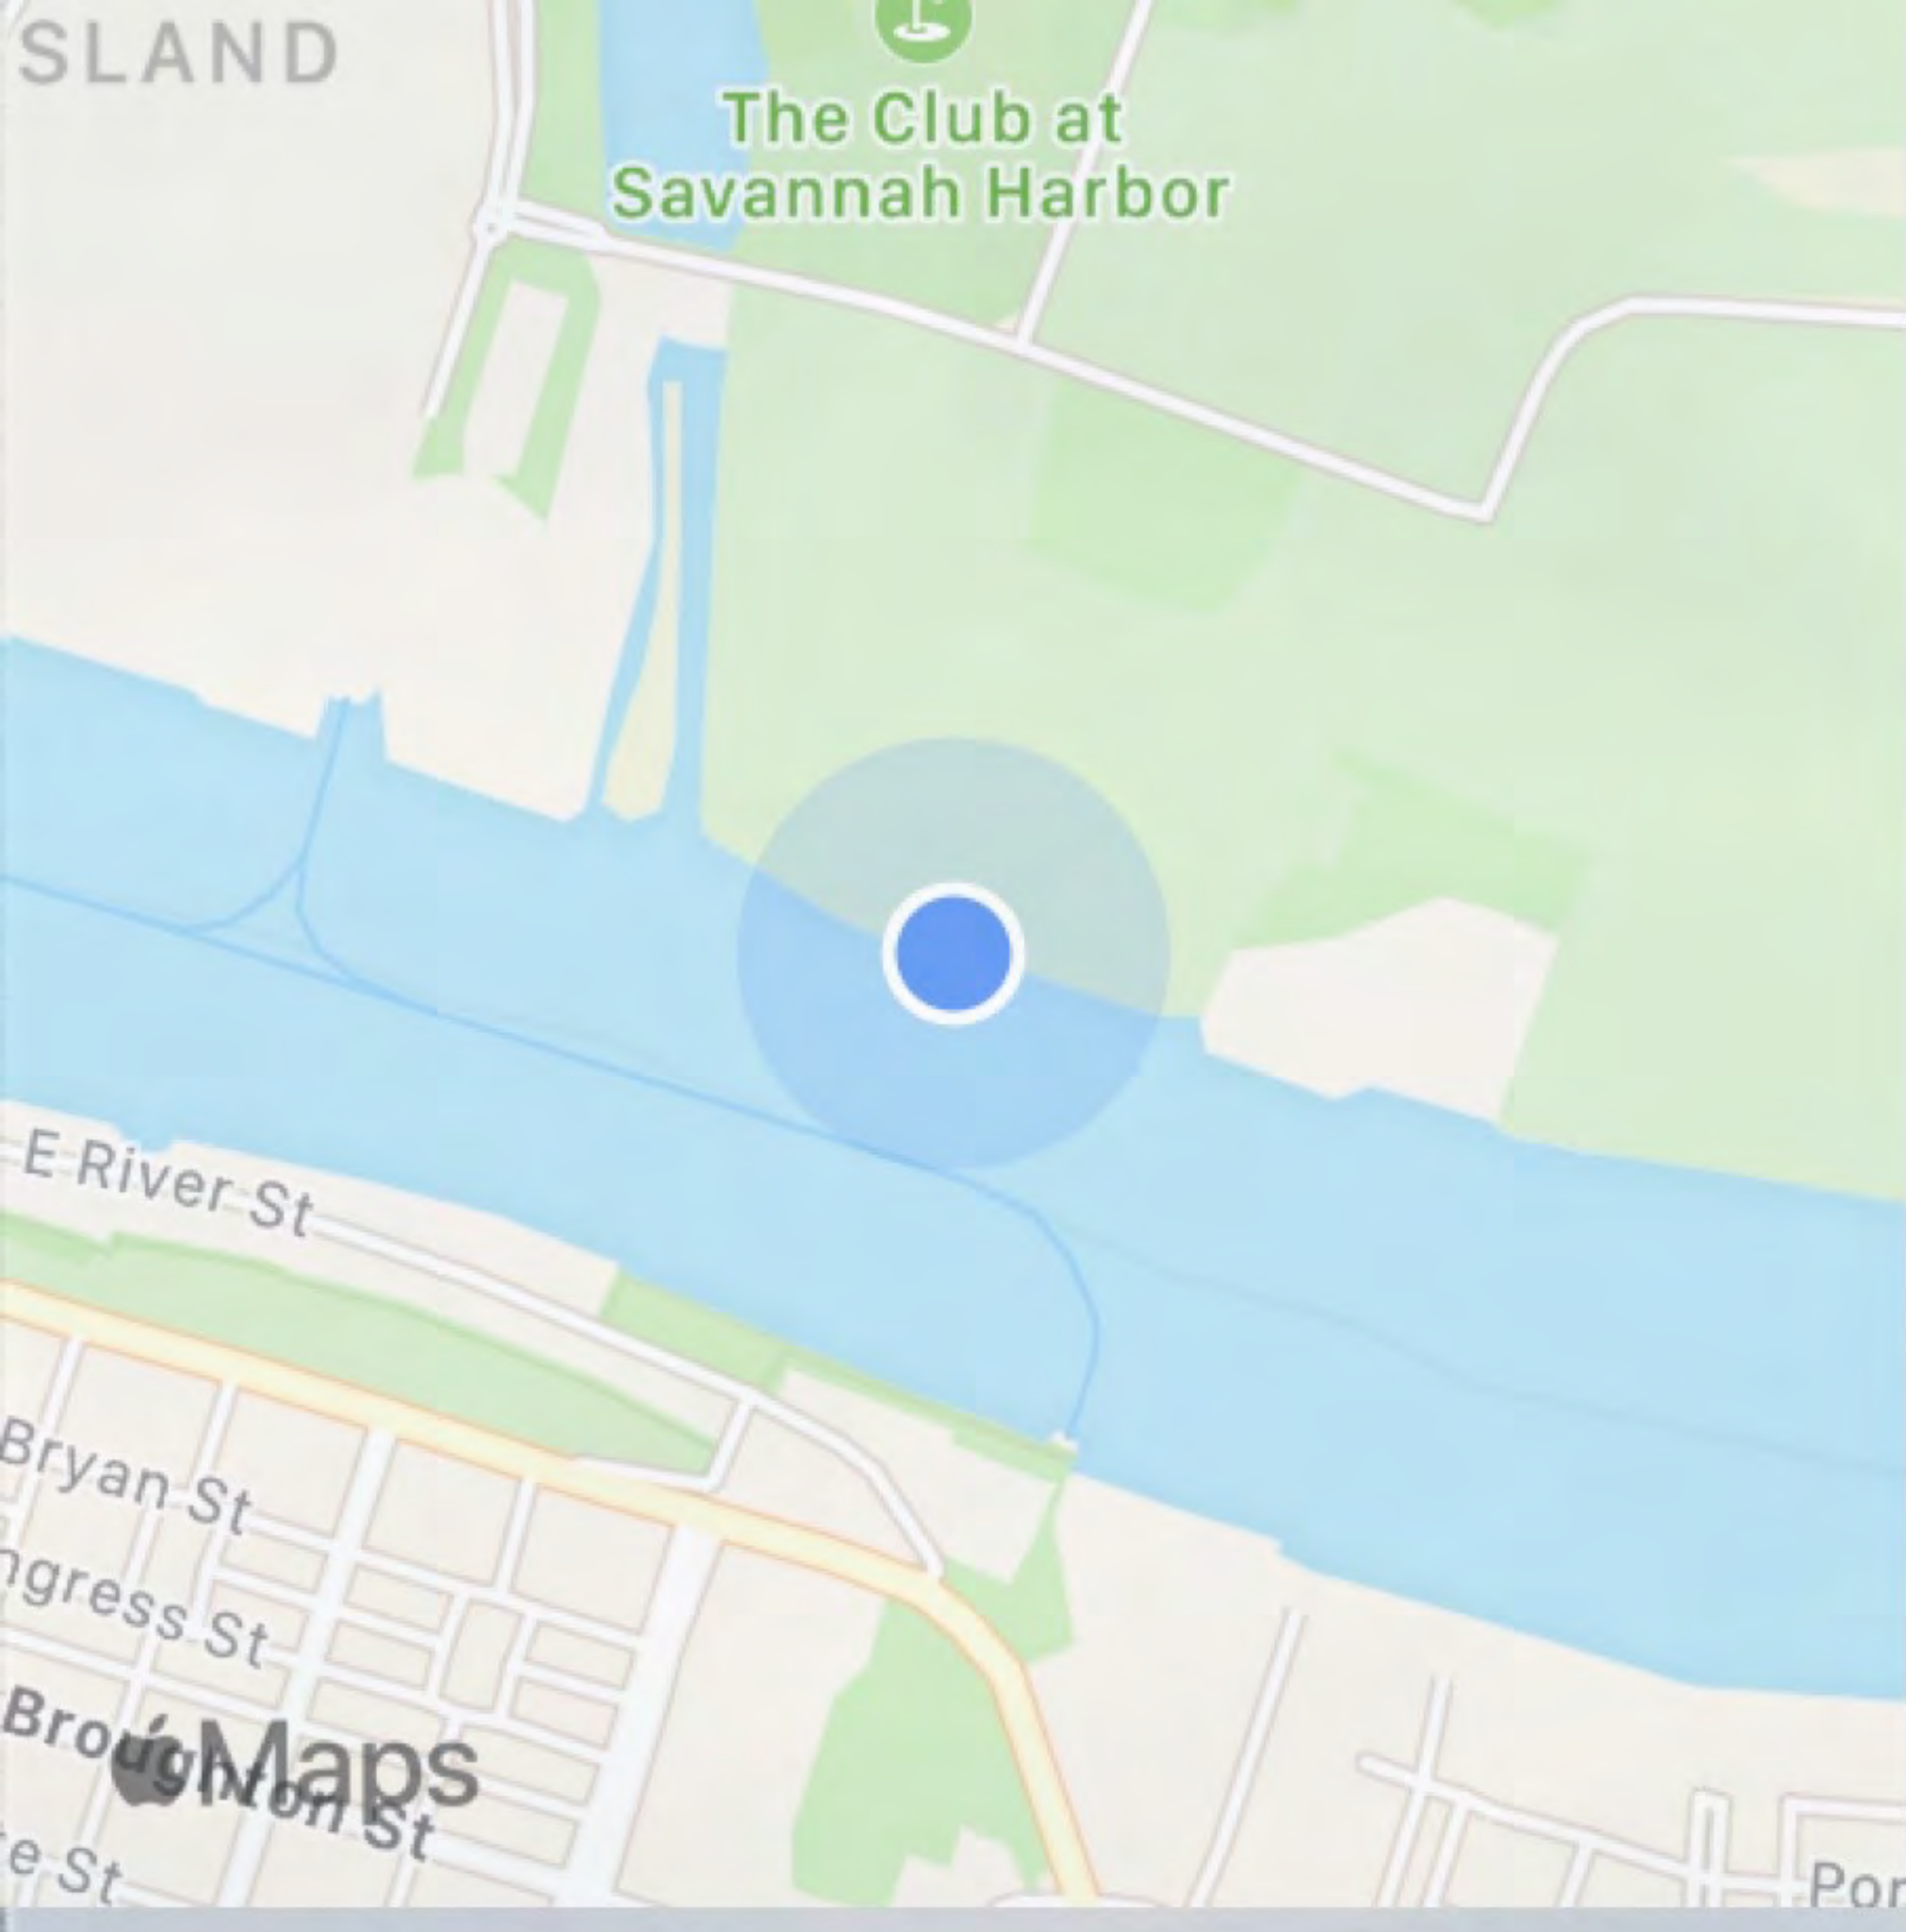

Jan 4, 2023 at 12:00:57 PM
+32.081959,-81.082433
31401
Chatham County