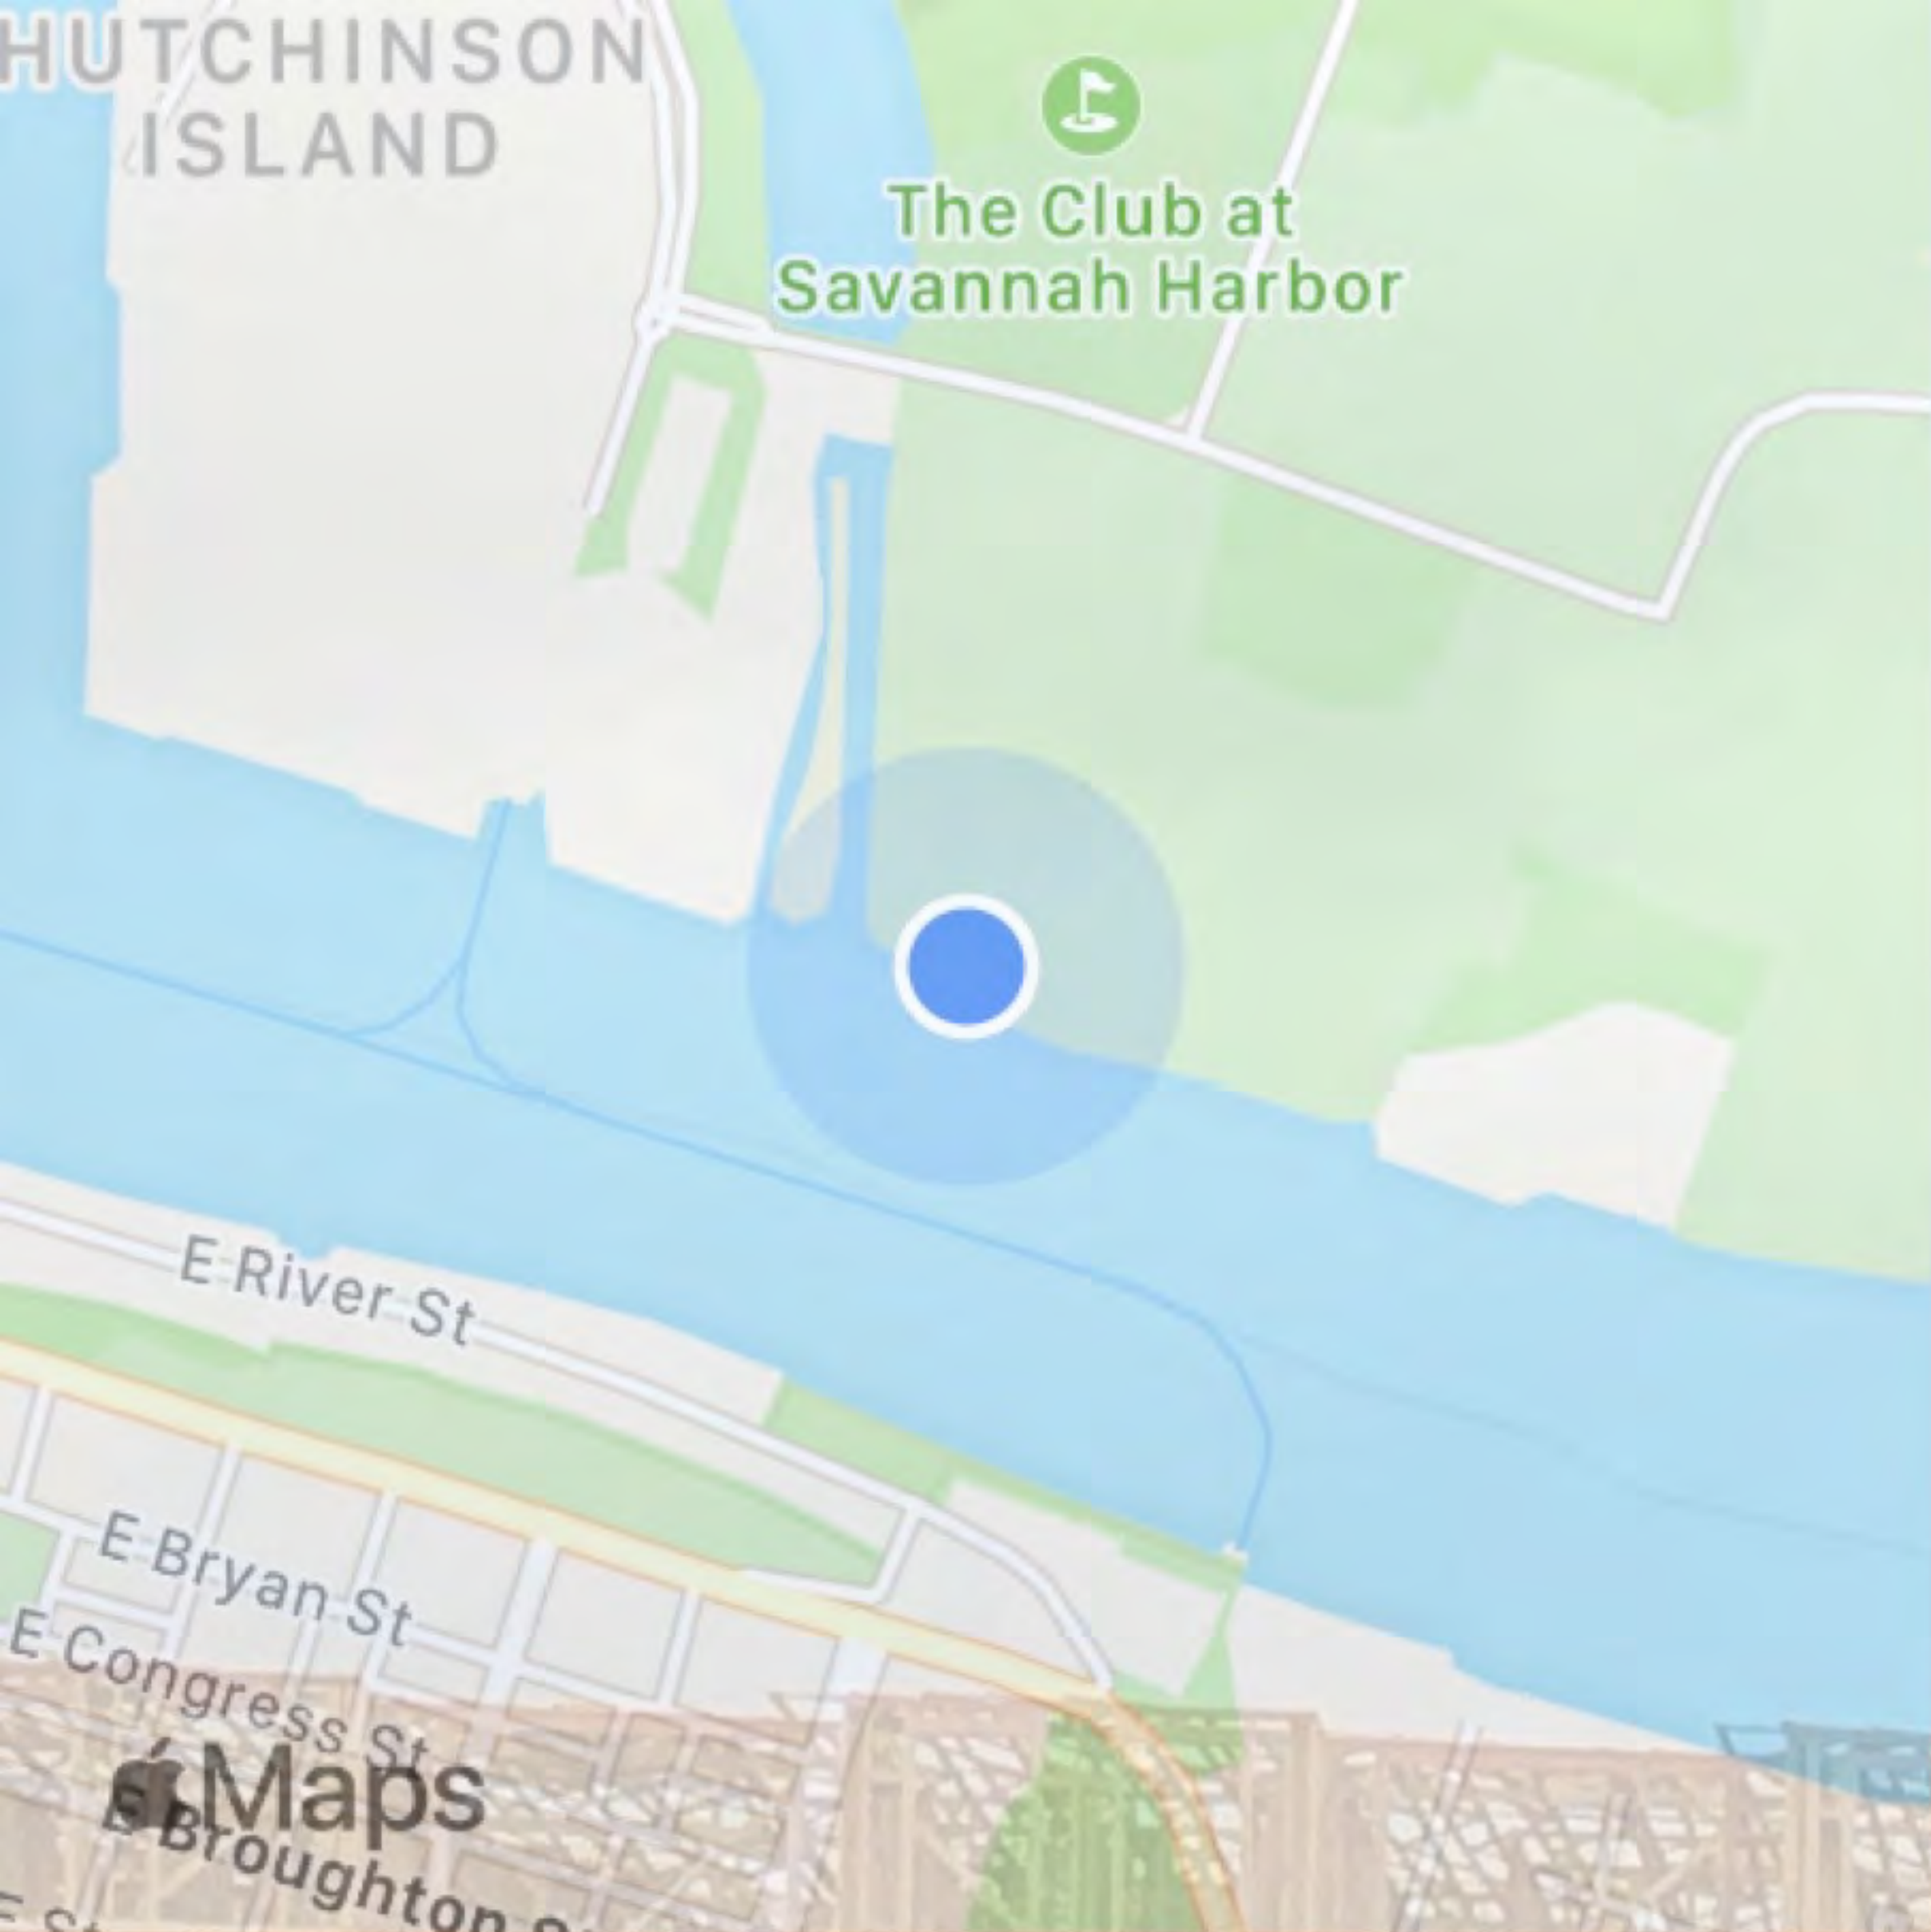

Jan 4, 2023 at 12:10:24 PM
+32.082405,-81.083873
Marsh Island Channel
Chatham County

Jan 4, 2023 at 12:10:37 PM

+32.082405,-81.083873

Marsh Island Channel

Chatham County

Jan 4, 2023 at 12:10:40 PM
+32.082405,-81.083873
Marsh Island Channel
Chatham County