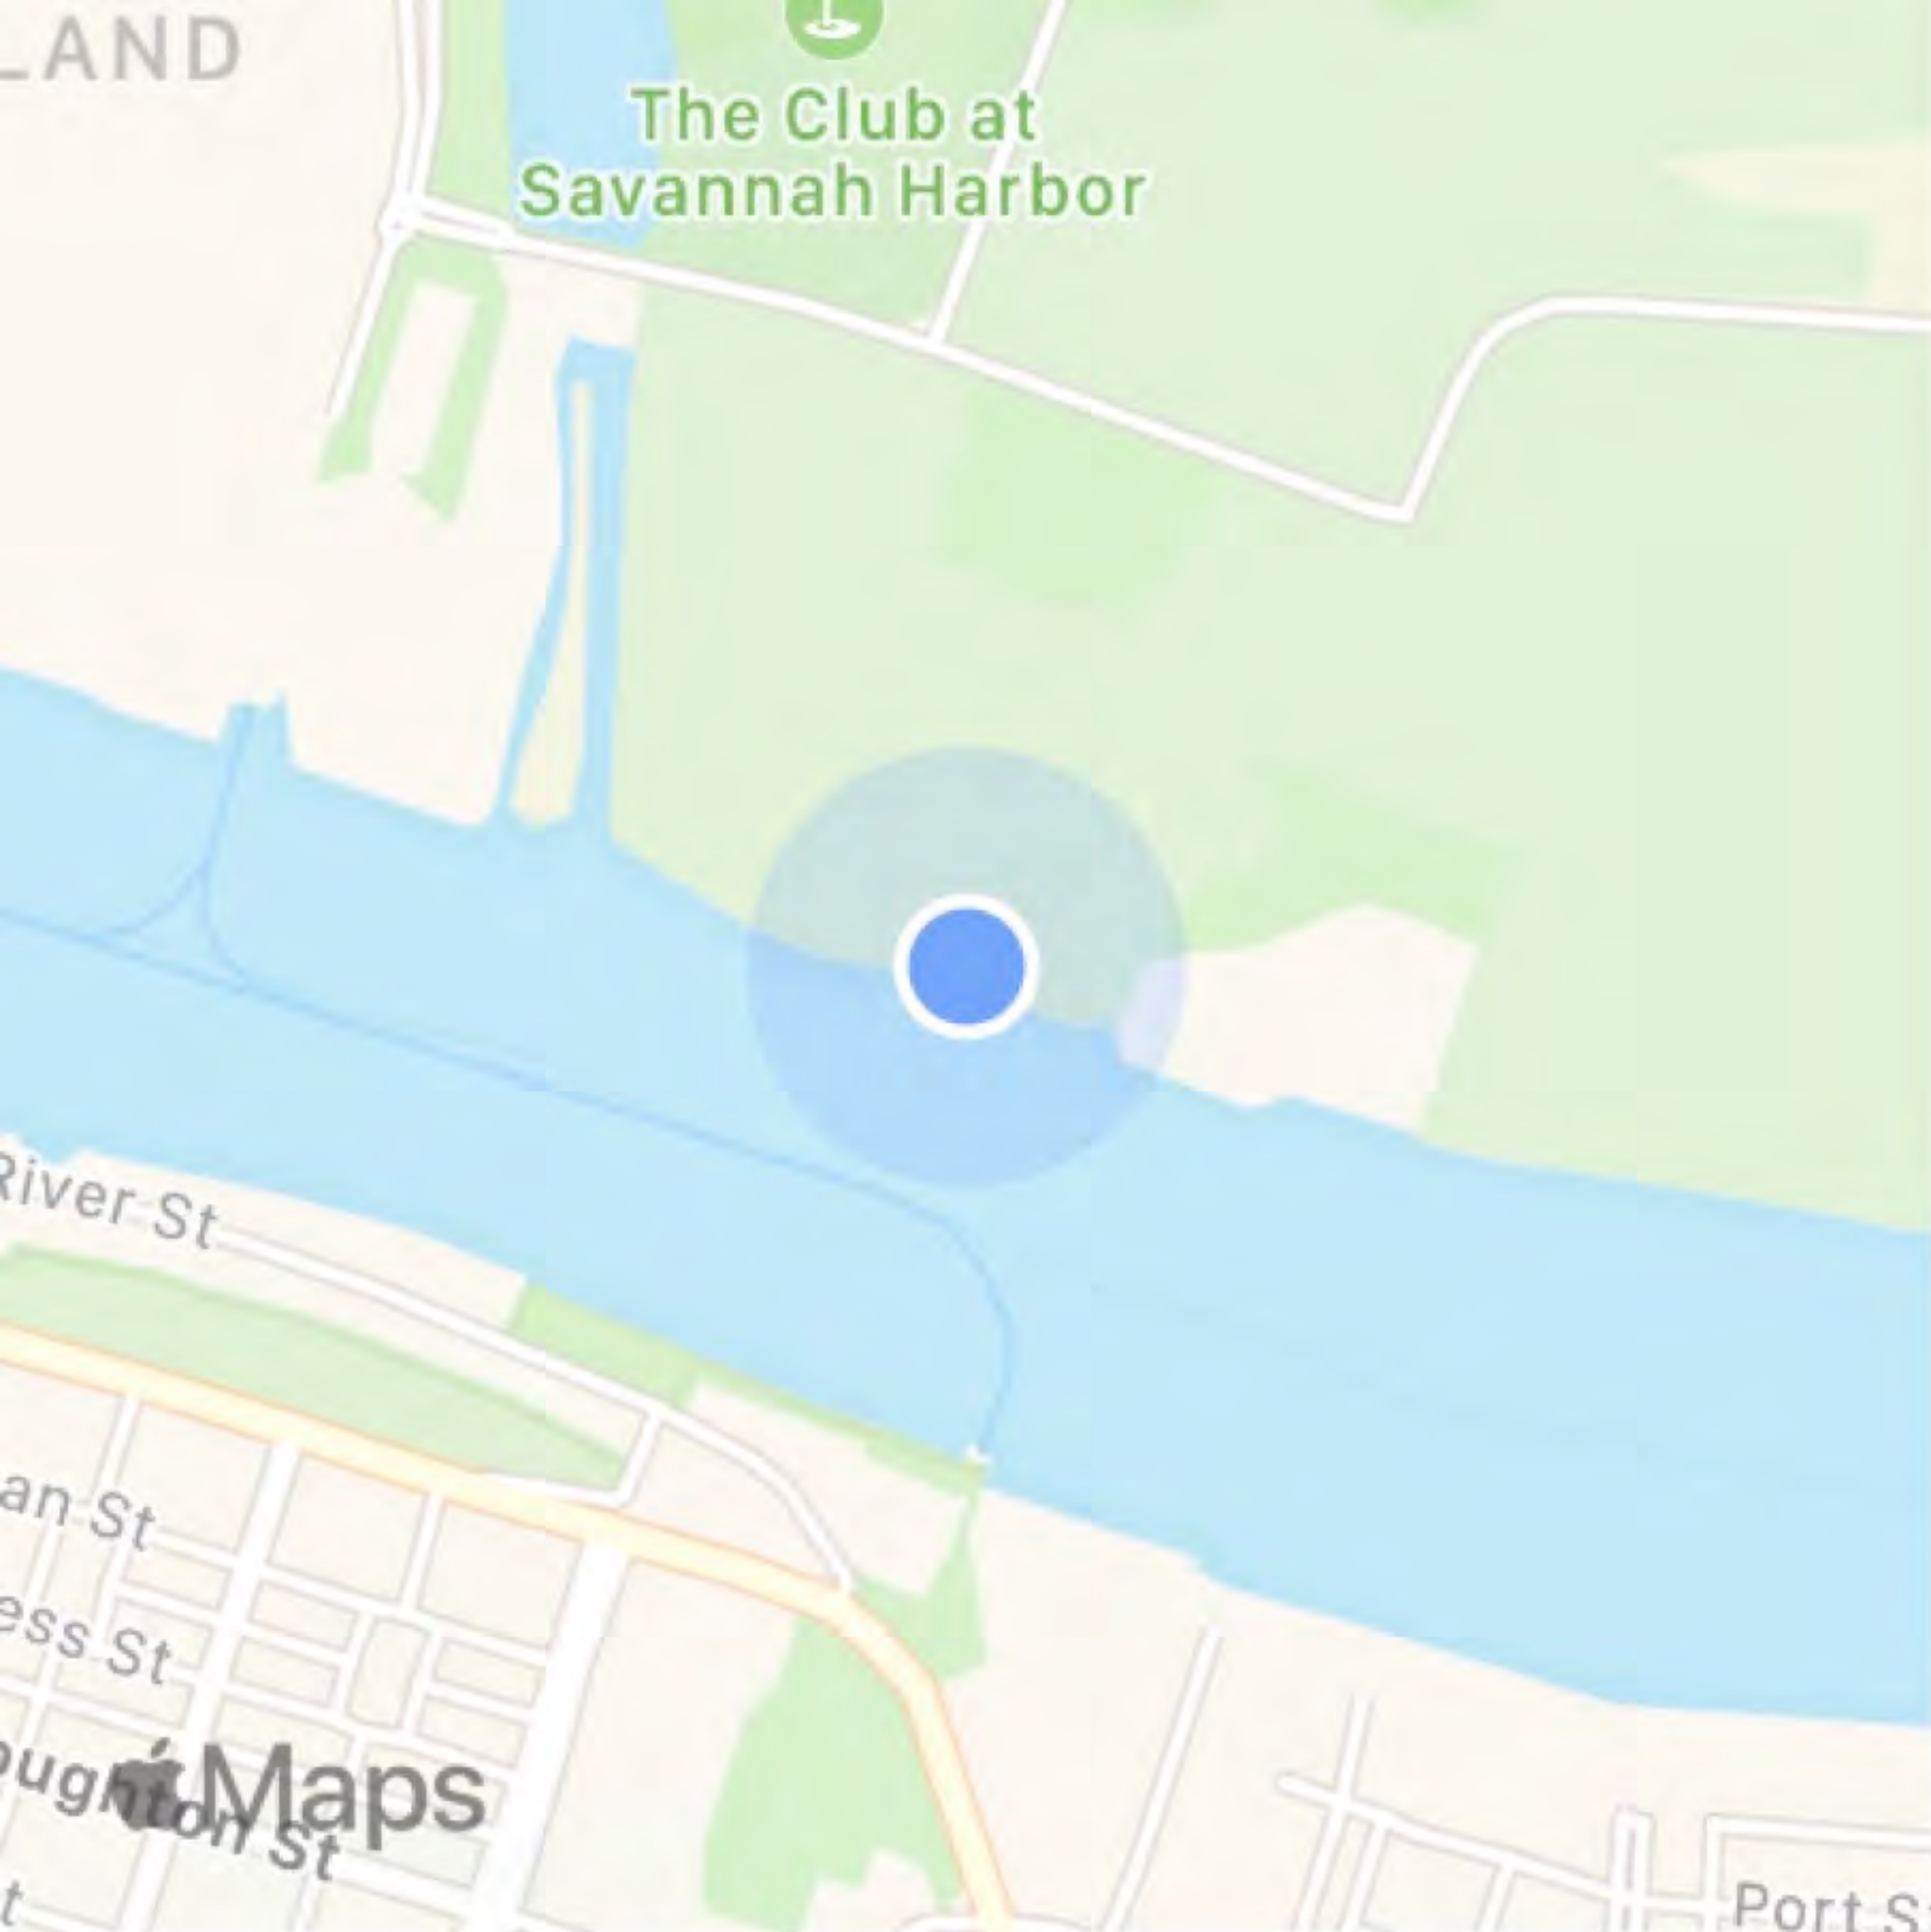

Jan 4, 2023 at 11:56:53 AM
+32.081934,-81.081820
31401
Chatham County