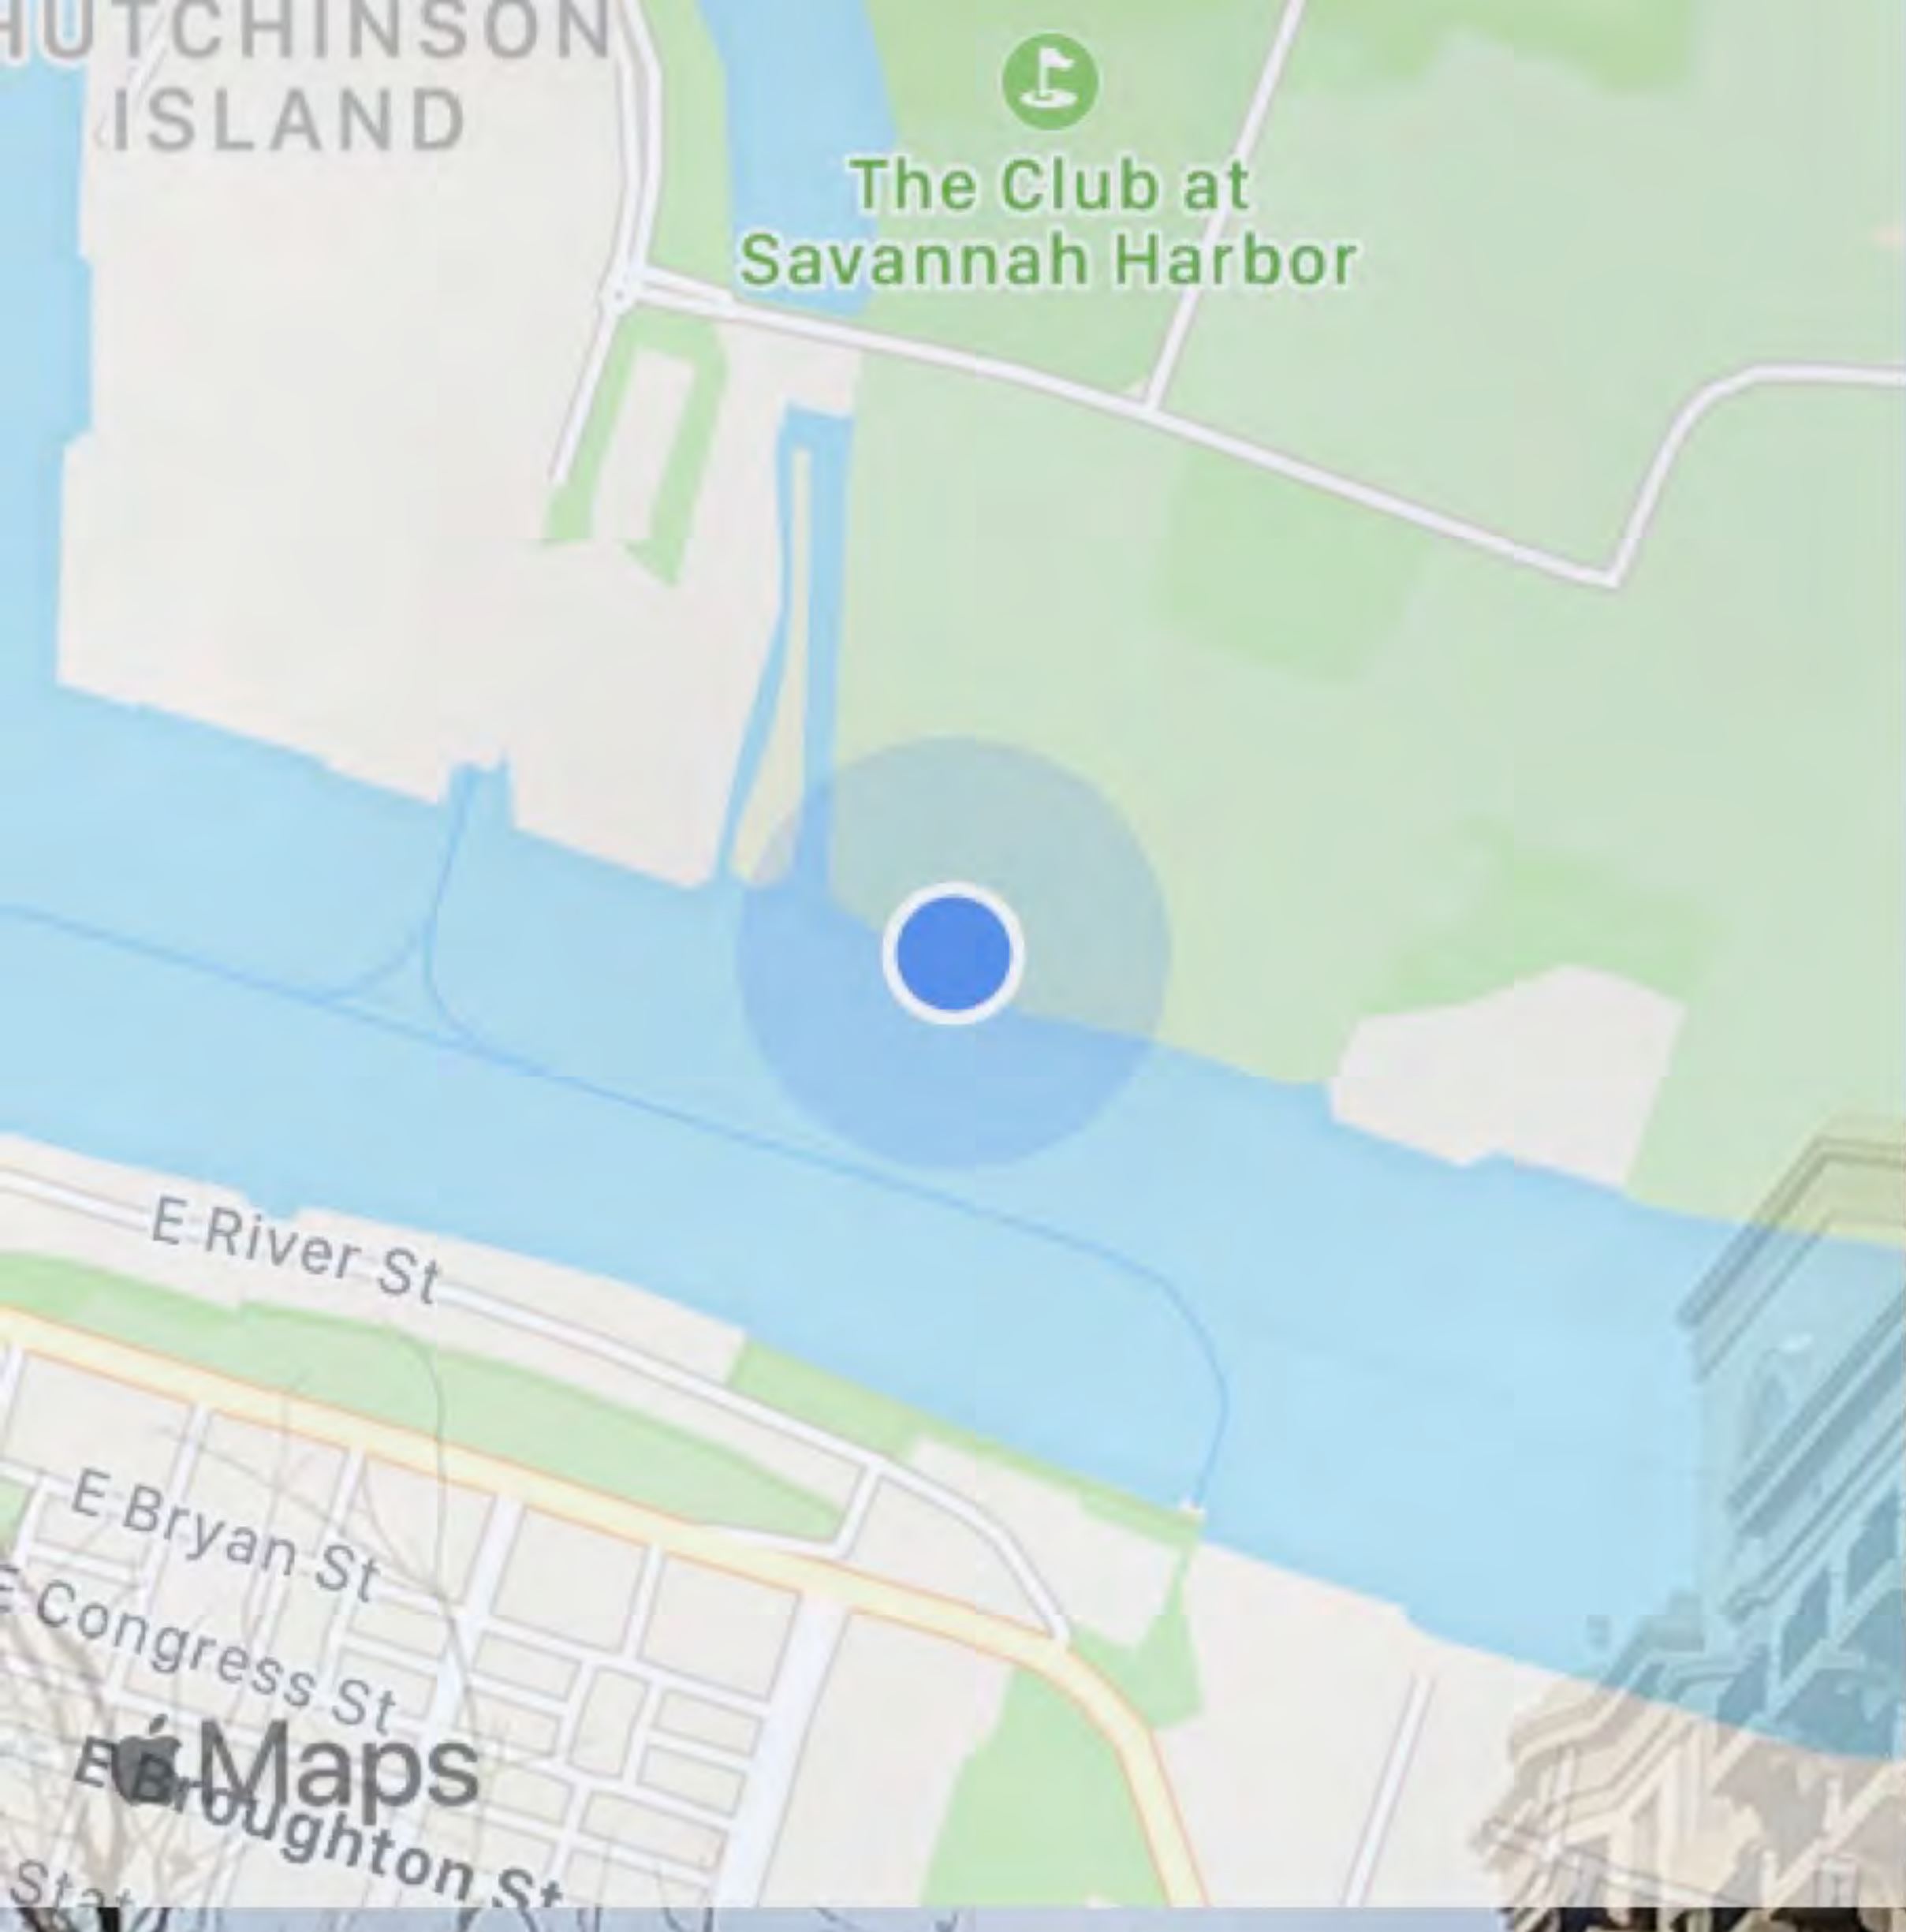

Jan 4, 2023 at 12:07:32 PM
+32.082312,-81.083223
31401
Chatham County

Jan 4, 2023 at 12:08:31 PM
+32.082415,-81.083649
31401
Chatham County

Jan 4, 2023 at 12:10:13 PM
+32.082285,-81.083855
Marsh Island Channel
Chatham County