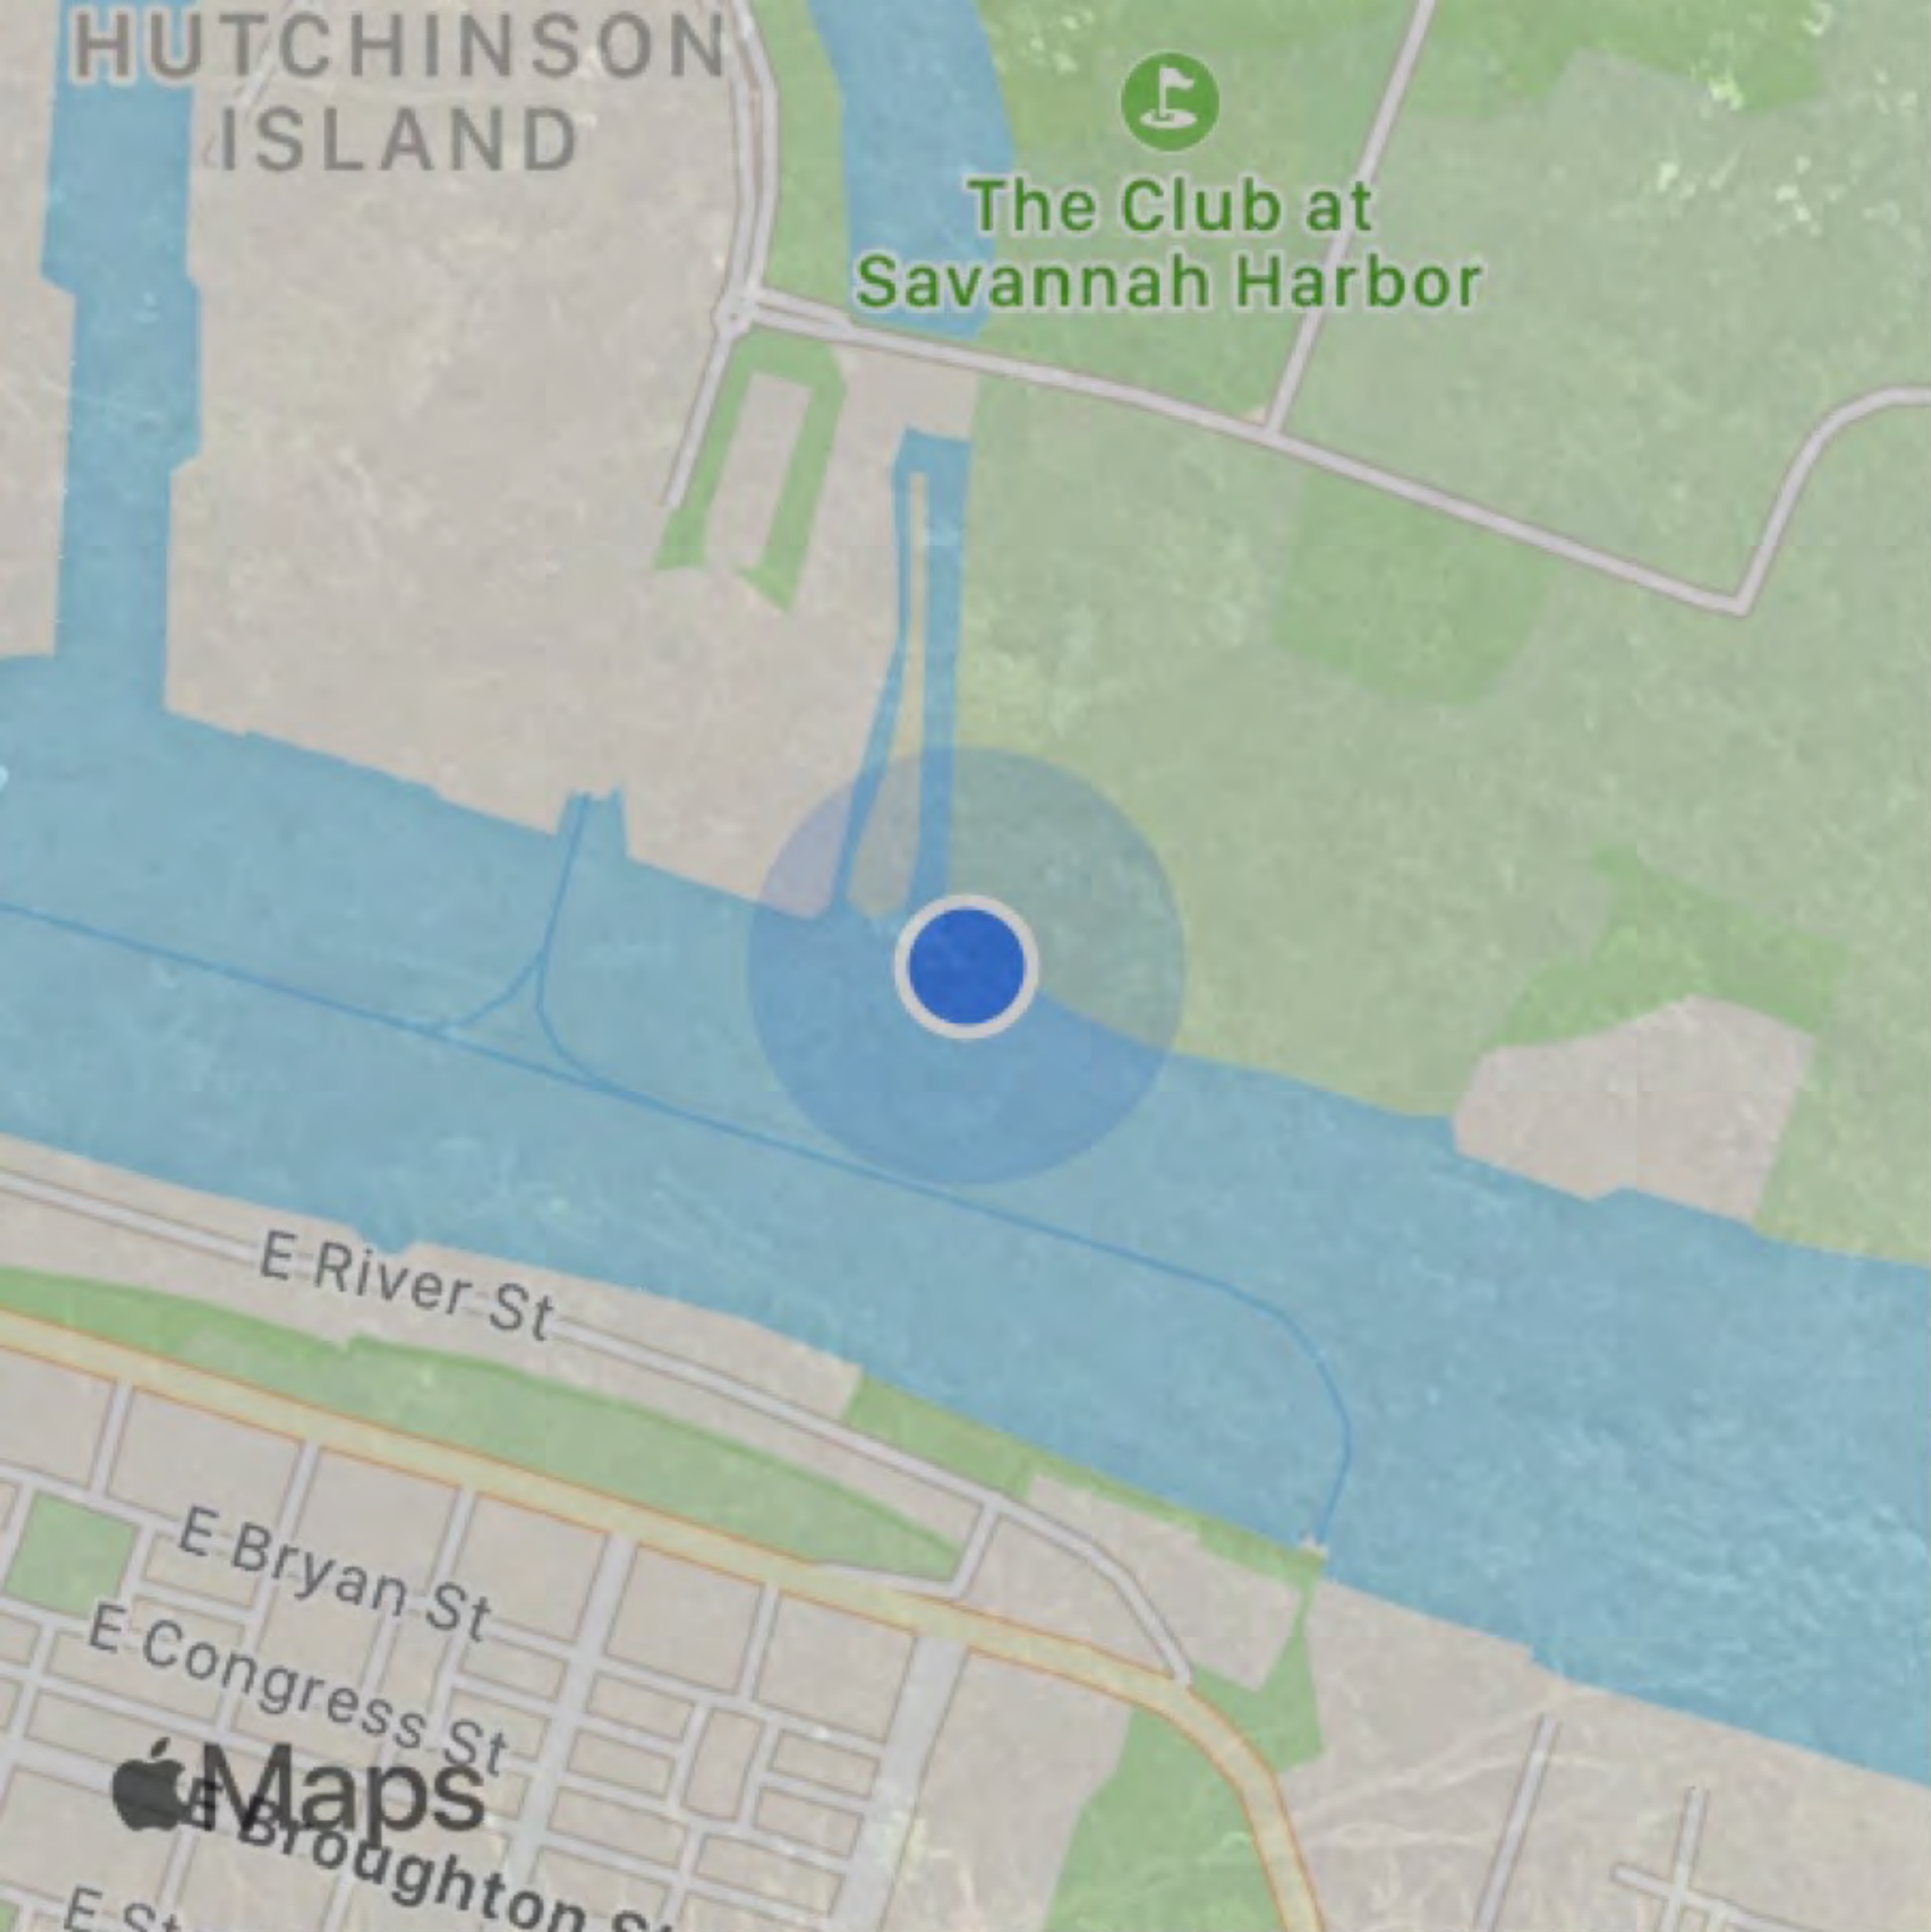

Jan 4, 2023 at 12:07:32 PM
+32.082312,-81.083223
31401
Chatham County

Jan 4, 2023 at 12:08:31 PM
+32.082415,-81.083649
31401
Chatham County

Jan 4, 2023 at 12:10:13 PM
+32.082285,-81.083855
Marsh Island Channel
Chatham County

Jan 4, 2023 at 12:10:24 PM
+32.082405,-81.083873
Marsh Island Channel
Chatham County

Jan 4, 2023 at 12:10:37 PM

+32.082405,-81.083873

Marsh Island Channel

Chatham County

Jan 4, 2023 at 12:10:40 PM
+32.082405,-81.083873
Marsh Island Channel
Chatham County