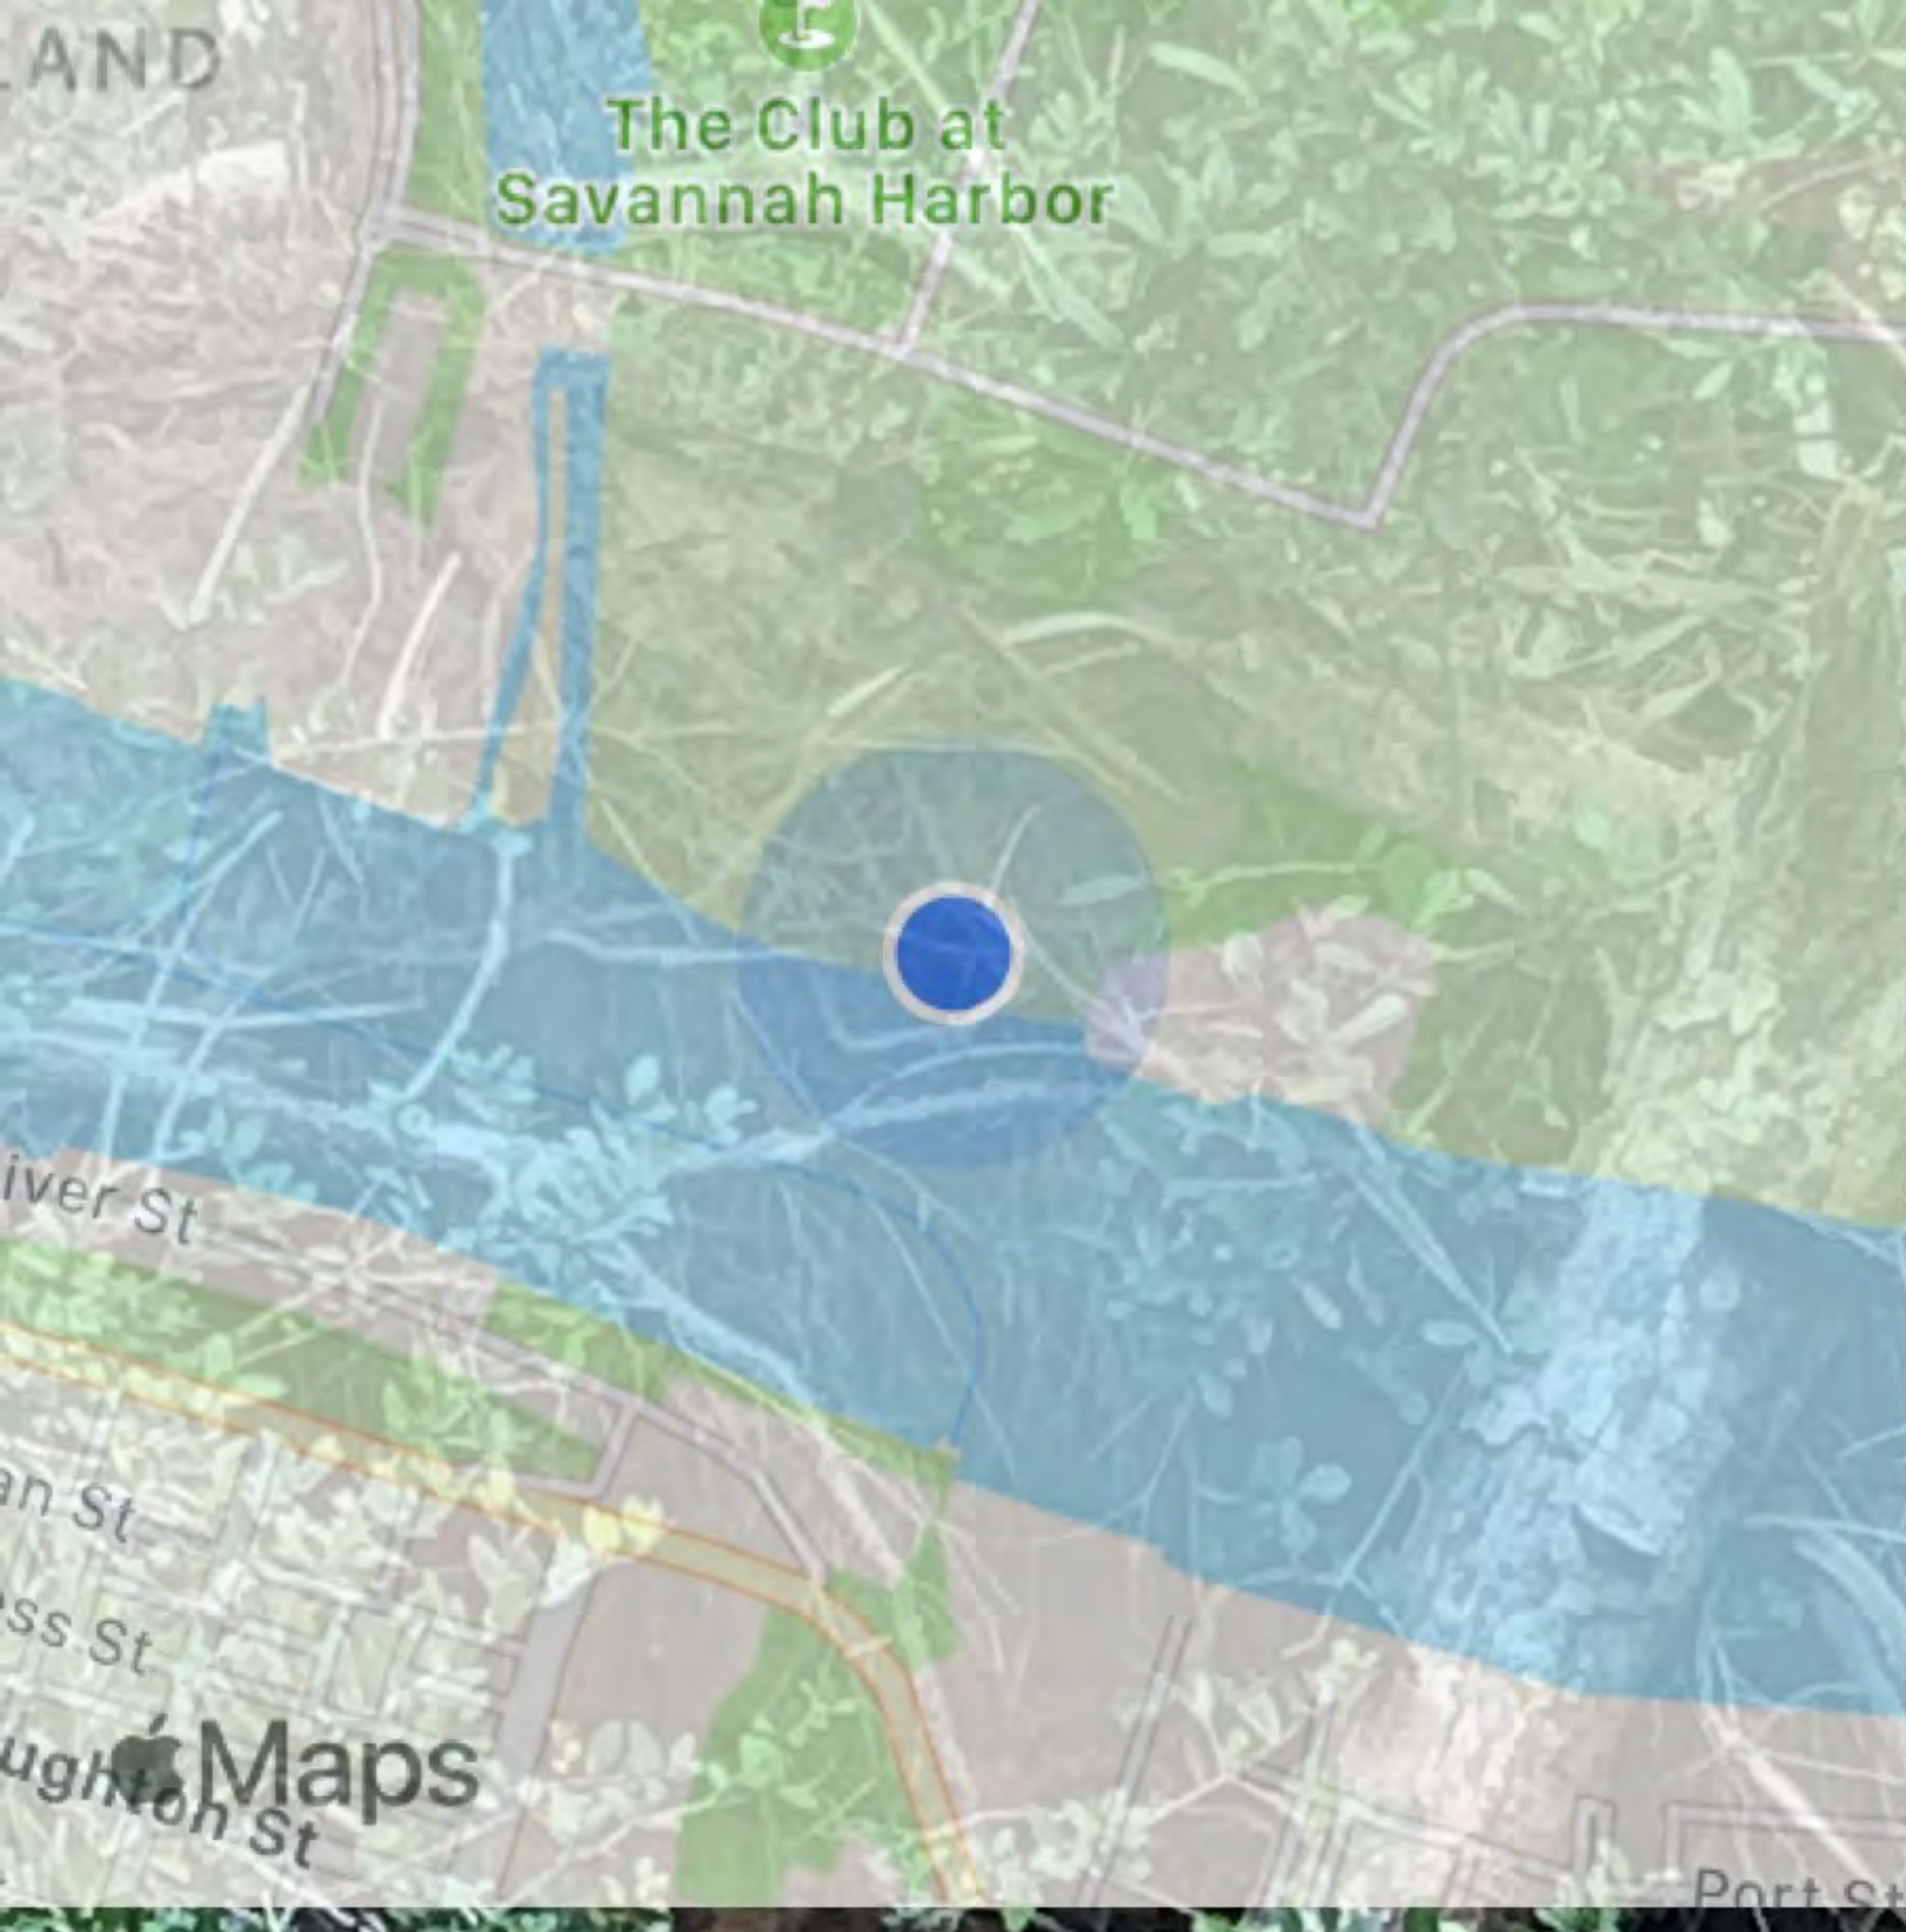

Jan 4, 2023 at 11:55:19 AM
+32.081996,-81.081715
31401
Chatham County