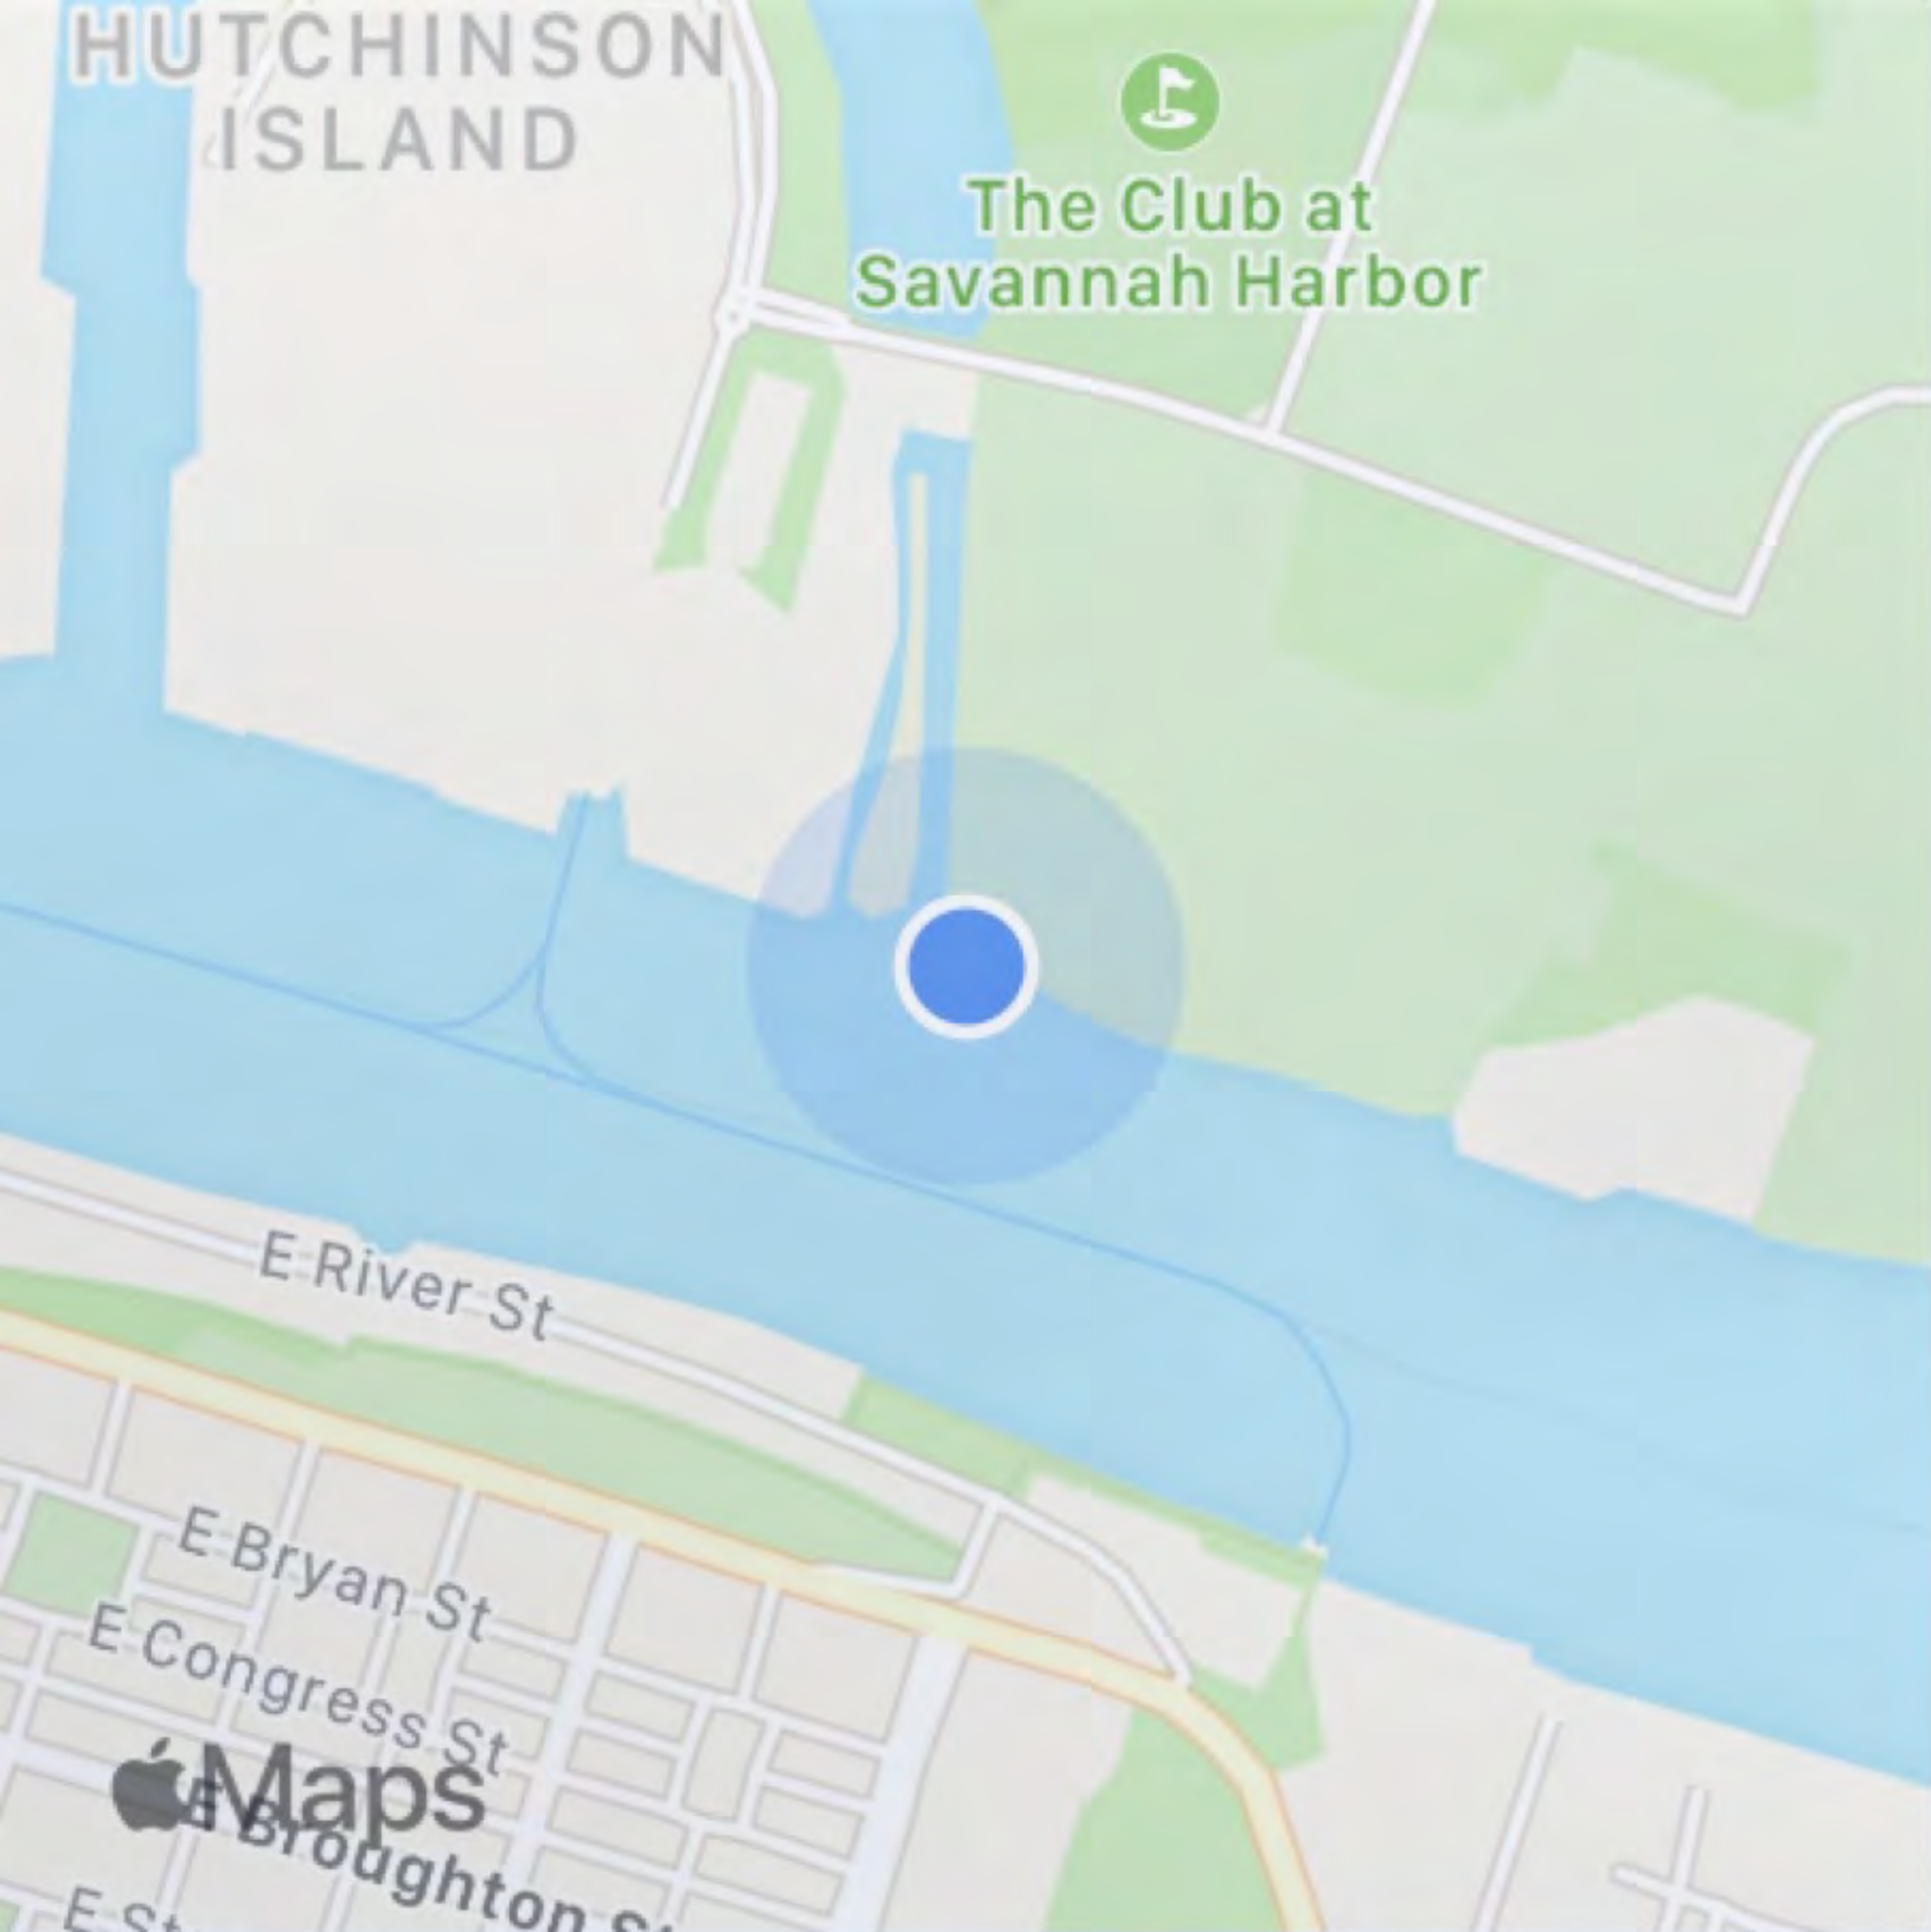

Jan 4, 2023 at 12:10:24 PM
+32.082405,-81.083873
Marsh Island Channel
Chatham County

Jan 4, 2023 at 12:10:37 PM

+32.082405,-81.083873

Marsh Island Channel

Chatham County

Jan 4, 2023 at 12:10:40 PM
+32.082405,-81.083873
Marsh Island Channel
Chatham County