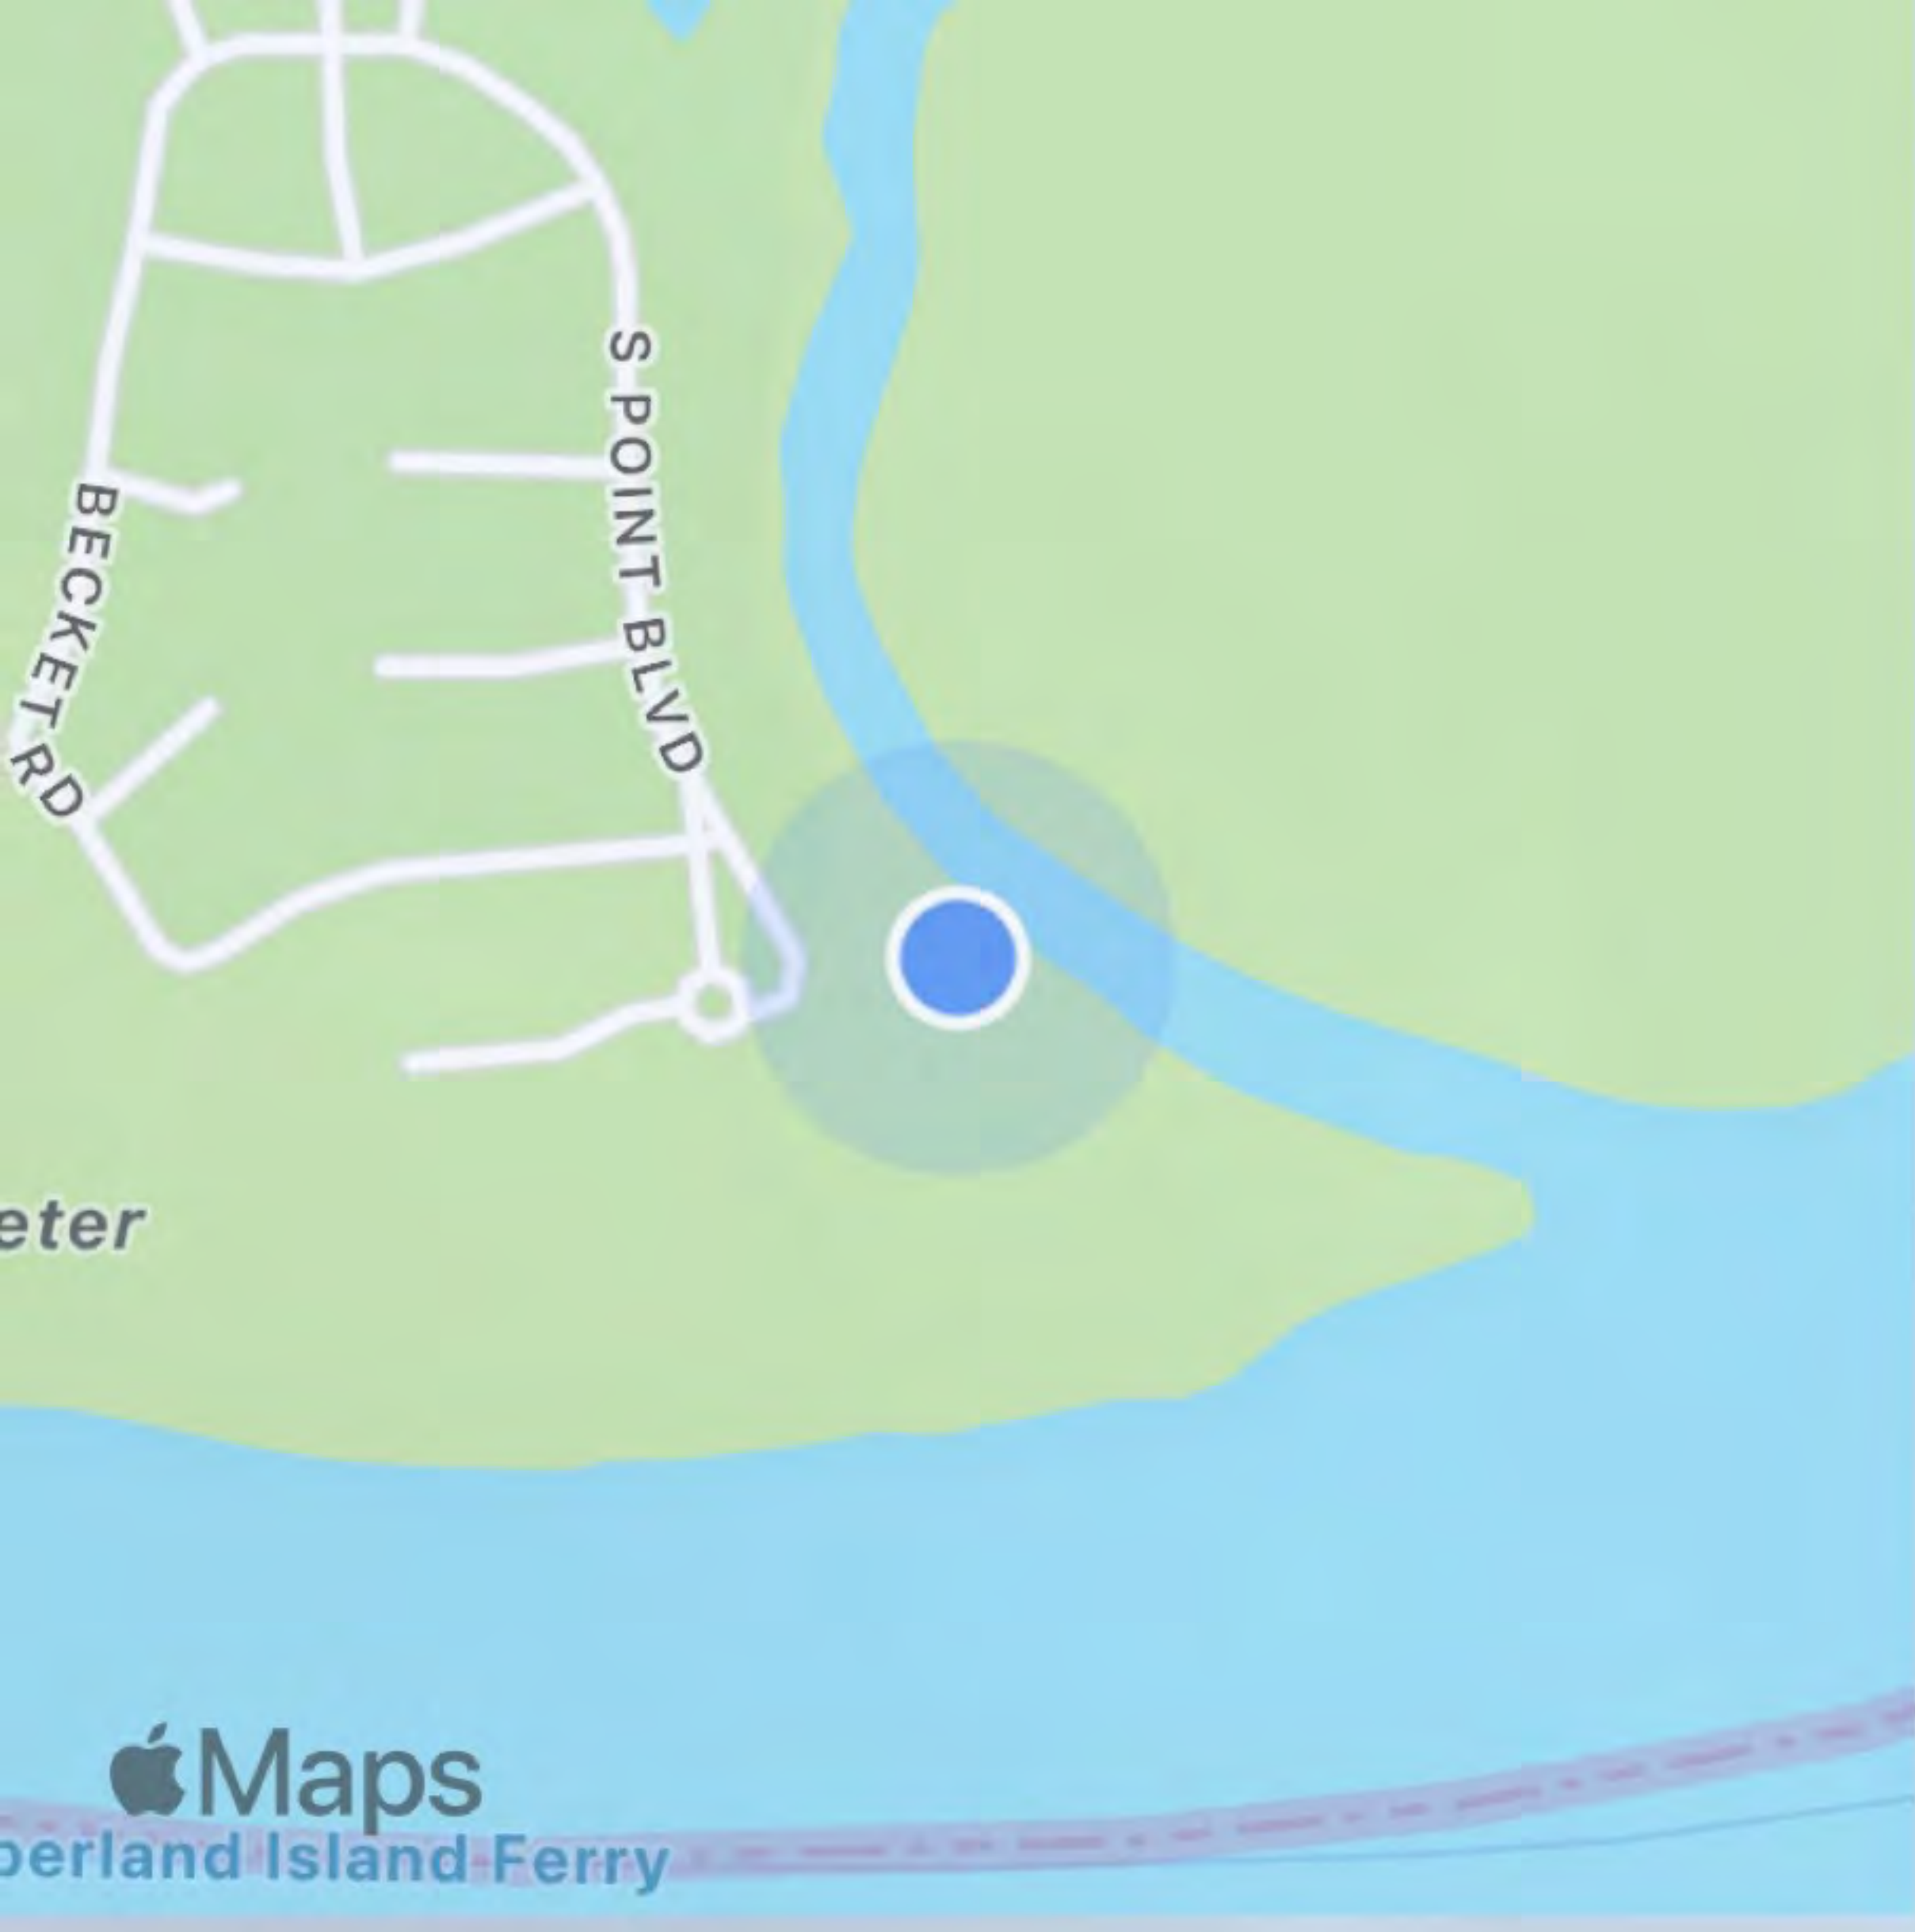

Tue, Mar 24 2026 13:40:03
+30.727075,-81.510809
709 S Point Blvd
Camden County

Tue, Mar 24 2026 13:40:29
+30.727235,-81.510953
709 S Point Blvd
Camden County

Tue, Mar 24 2026 13:40:36
+30.727235,-81.510953
709 S Point Blvd
Camden County

Tue, Mar 24 2026 13:40:49
+30.727235,-81.510953
709 S Point Blvd
Camden County

Tue, Mar 24 2026 13:41:03
+30.727370,-81.511149
709 S Point Blvd
Camden County

Apple Maps
Berland Island Ferry

Tue, Mar 24 2026 13:41:23
+30.727432,-81.511227
709 S Point Blvd
Camden County