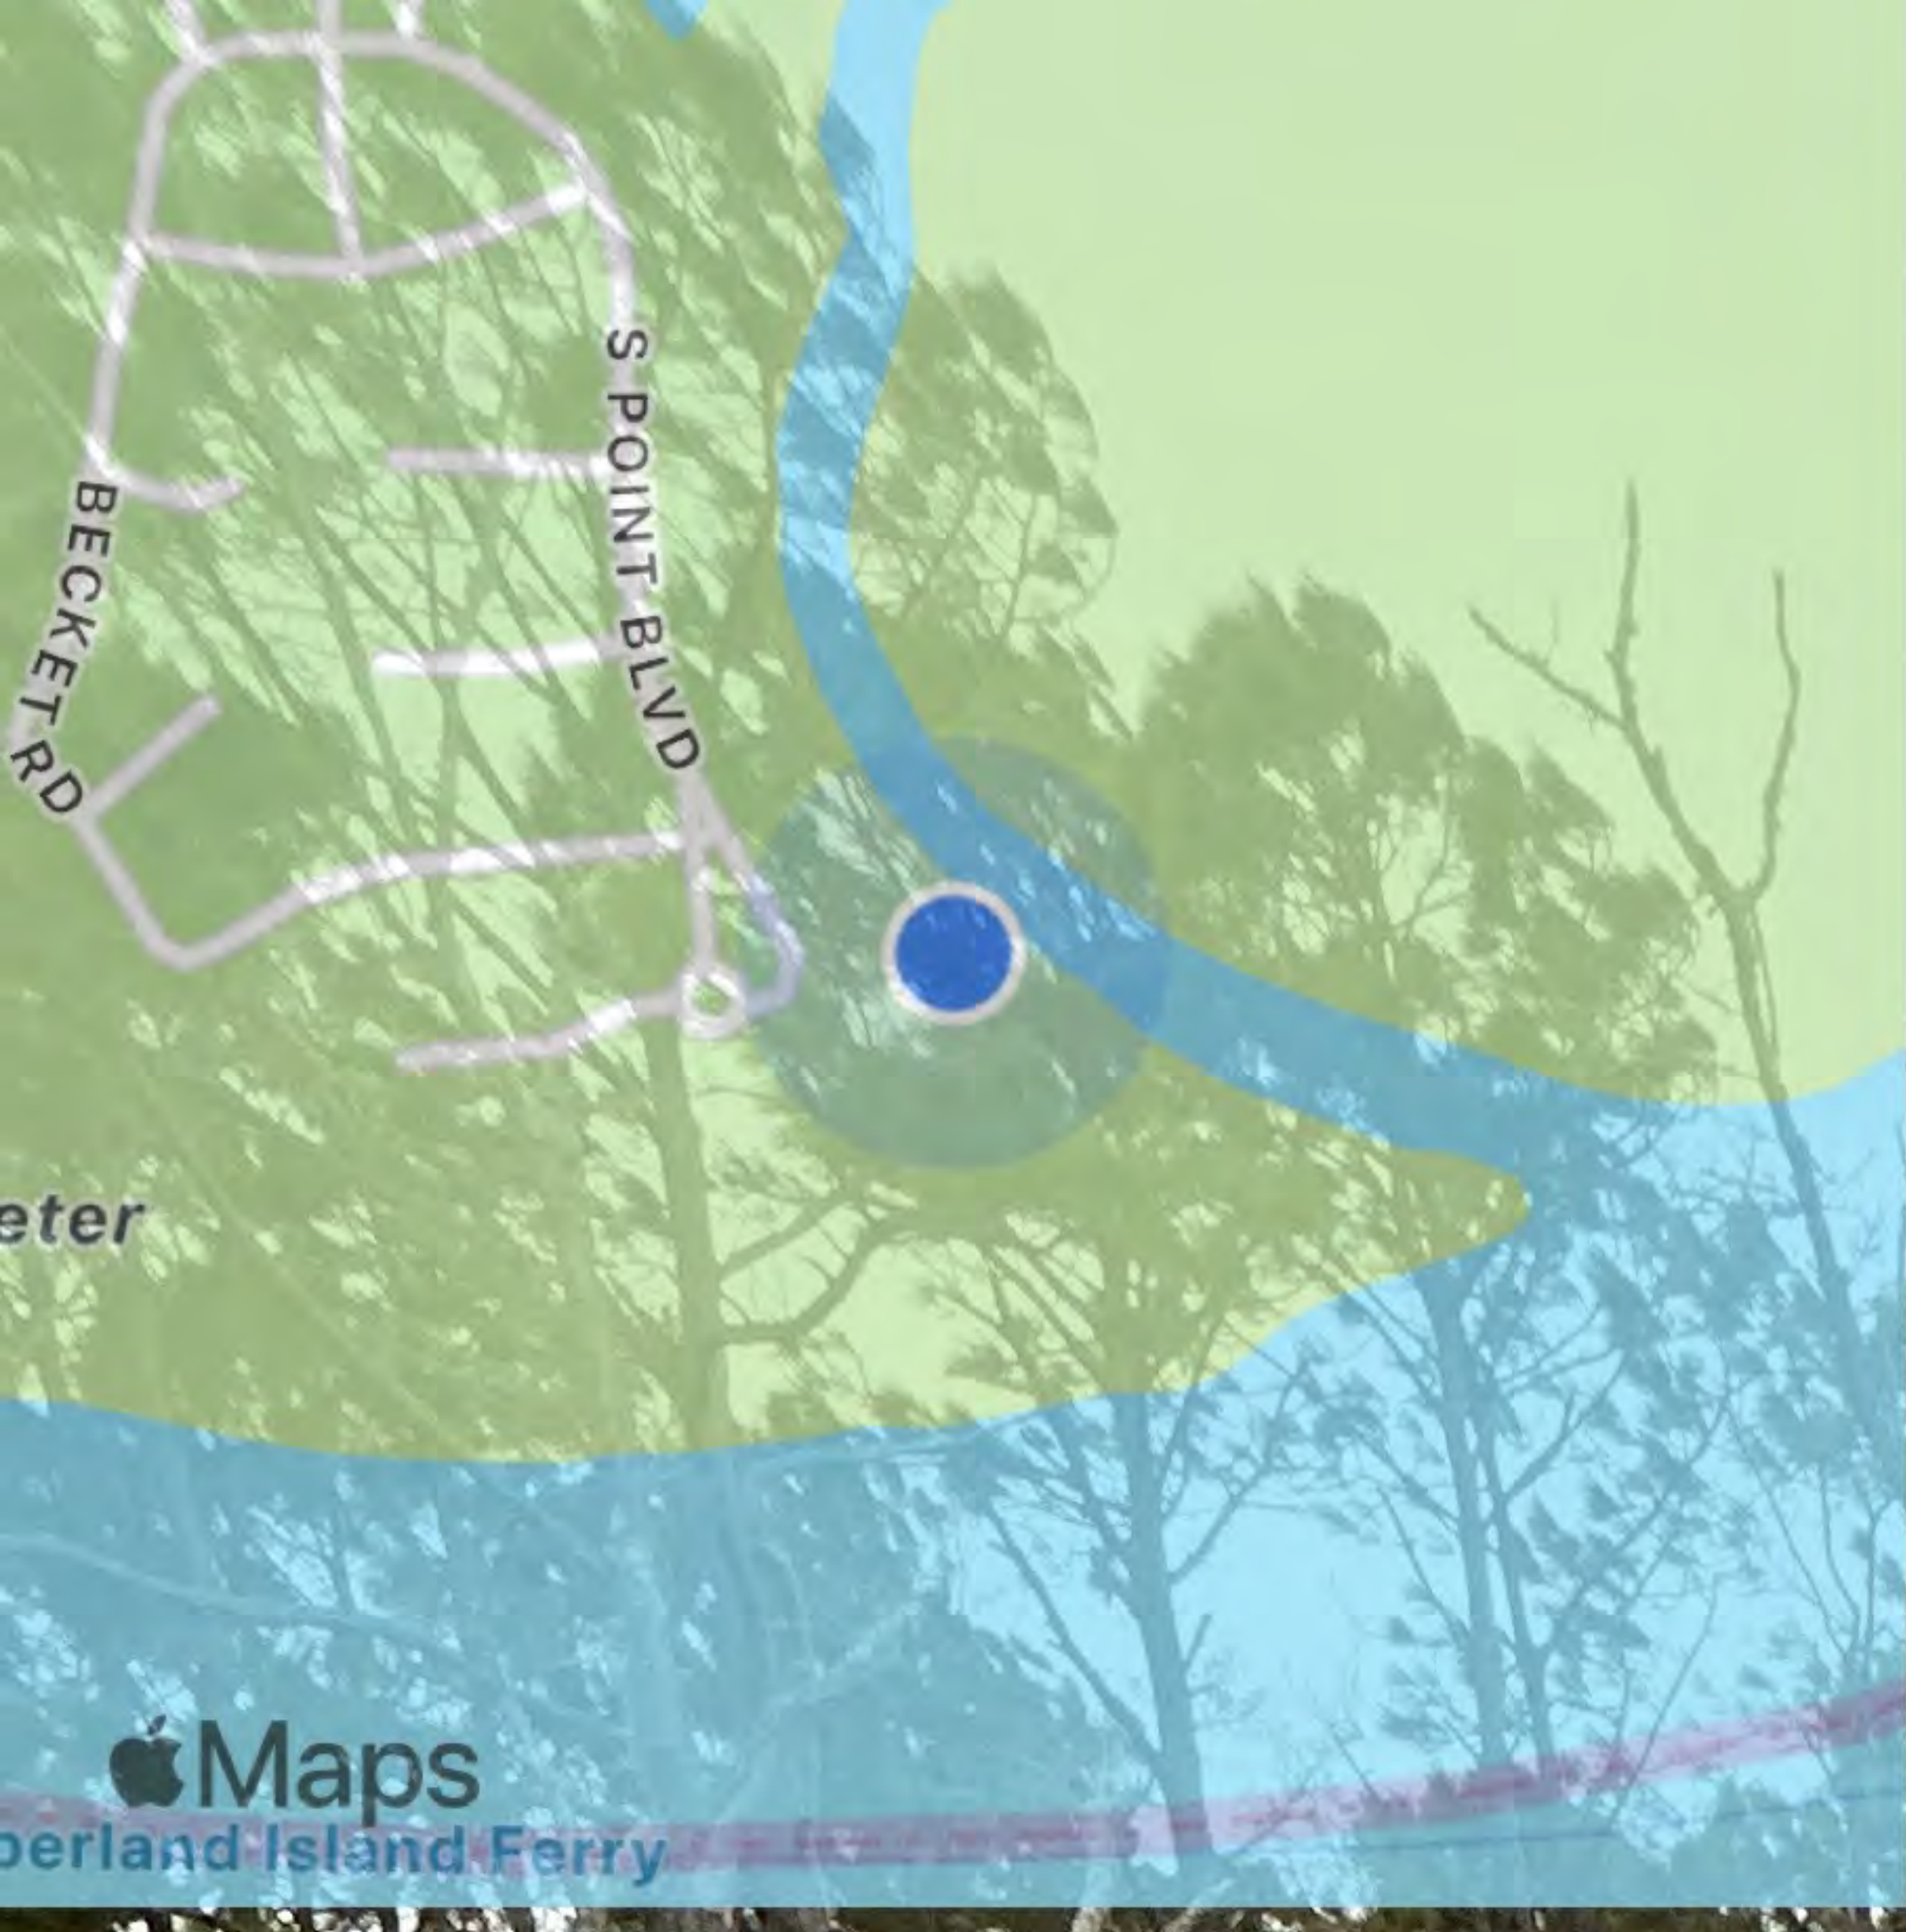

Tue, Mar 24 2026 13:40:03
+30.727075,-81.510809
709 S Point Blvd
Camden County

Tue, Mar 24 2026 13:40:29
+30.727235,-81.510953
709 S Point Blvd
Camden County

Tue, Mar 24 2026 13:40:36
+30.727235,-81.510953
709 S Point Blvd
Camden County

Tue, Mar 24 2026 13:40:49
+30.727235,-81.510953
709 S Point Blvd
Camden County

Tue, Mar 24 2026 13:41:03
+30.727370,-81.511149
709 S Point Blvd
Camden County

Apple Maps
Berland Island Ferry

Tue, Mar 24 2026 13:41:23
+30.727432,-81.511227
709 S Point Blvd
Camden County