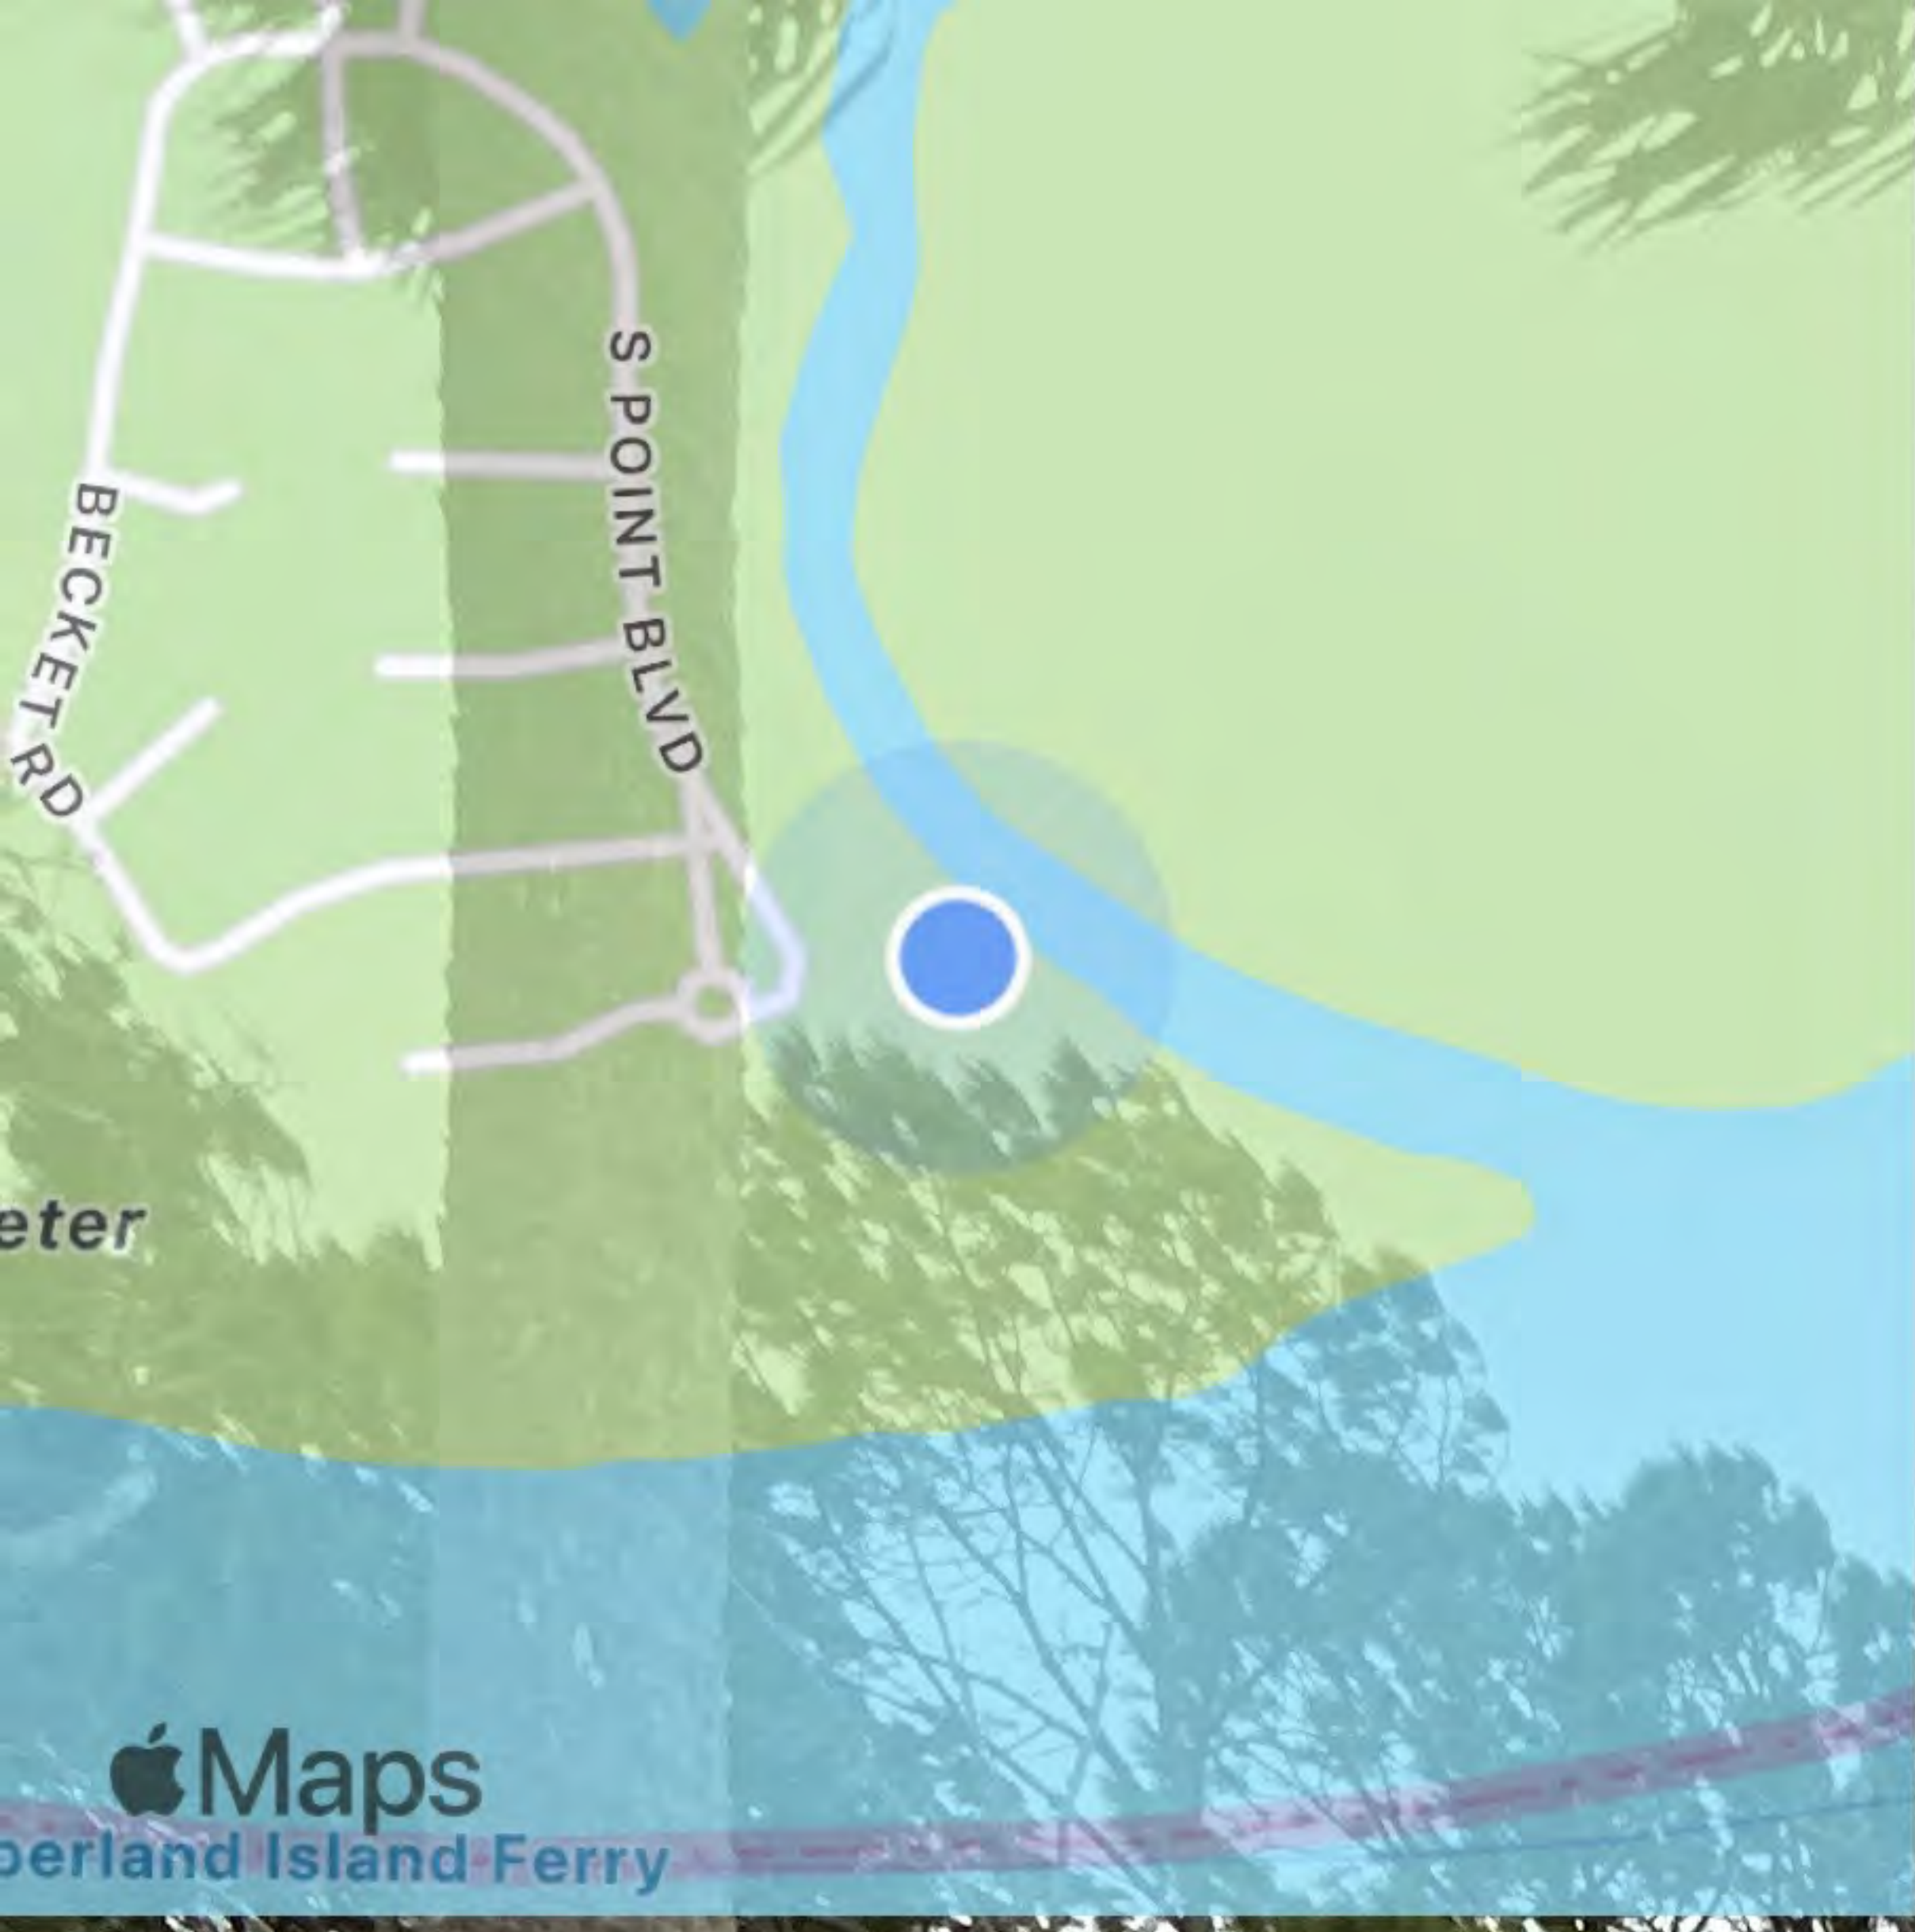

Tue, Mar 24 2026 13:40:03
+30.727075,-81.510809
709 S Point Blvd
Camden County

Tue, Mar 24 2026 13:40:29
+30.727235,-81.510953
709 S Point Blvd
Camden County

Tue, Mar 24 2026 13:40:36
+30.727235,-81.510953
709 S Point Blvd
Camden County

Tue, Mar 24 2026 13:40:49
+30.727235,-81.510953
709 S Point Blvd
Camden County

Tue, Mar 24 2026 13:41:03
+30.727370,-81.511149
709 S Point Blvd
Camden County

Apple Maps
Berland Island Ferry

Tue, Mar 24 2026 13:41:23
+30.727432,-81.511227
709 S Point Blvd
Camden County