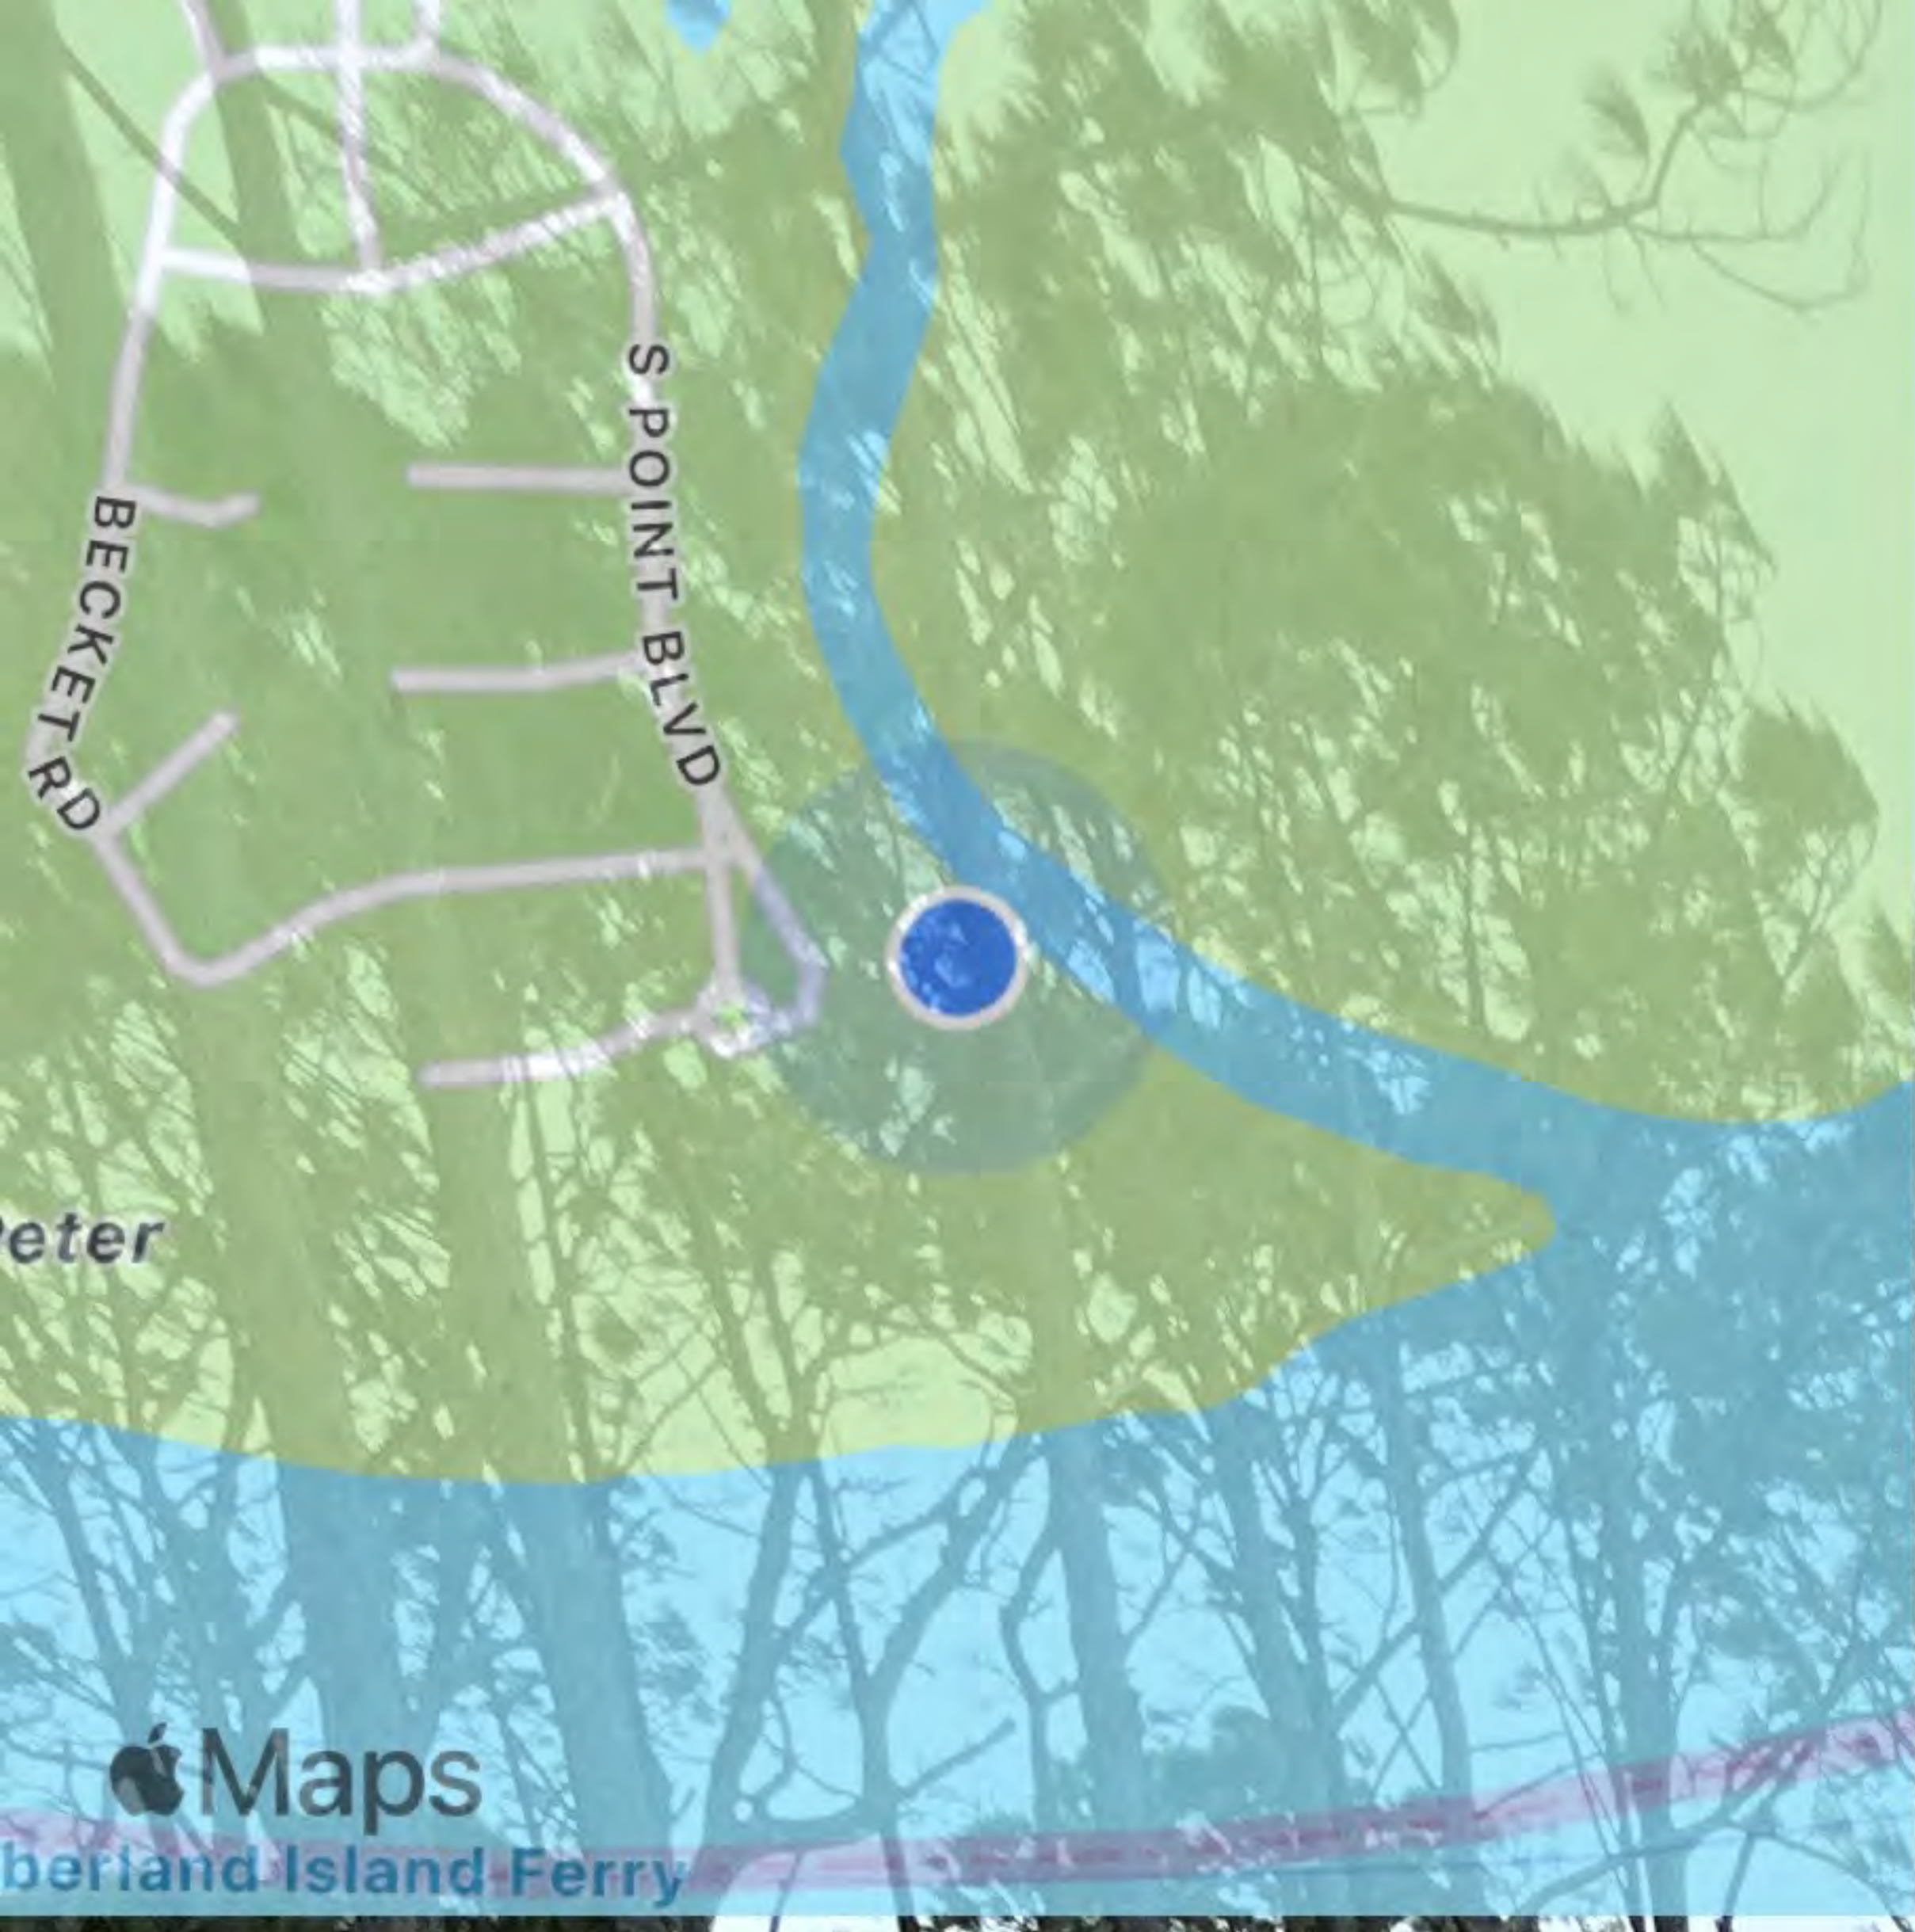

Tue, Mar 24 2026 13:40:03
+30.727075,-81.510809
709 S Point Blvd
Camden County

Tue, Mar 24 2026 13:40:29
+30.727235,-81.510953
709 S Point Blvd
Camden County

Tue, Mar 24 2026 13:40:36
+30.727235,-81.510953
709 S Point Blvd
Camden County

Tue, Mar 24 2026 13:40:49
+30.727235,-81.510953
709 S Point Blvd
Camden County

Tue, Mar 24 2026 13:41:03
+30.727370,-81.511149
709 S Point Blvd
Camden County

Apple Maps
Berland Island Ferry

Tue, Mar 24 2026 13:41:23
+30.727432,-81.511227
709 S Point Blvd
Camden County