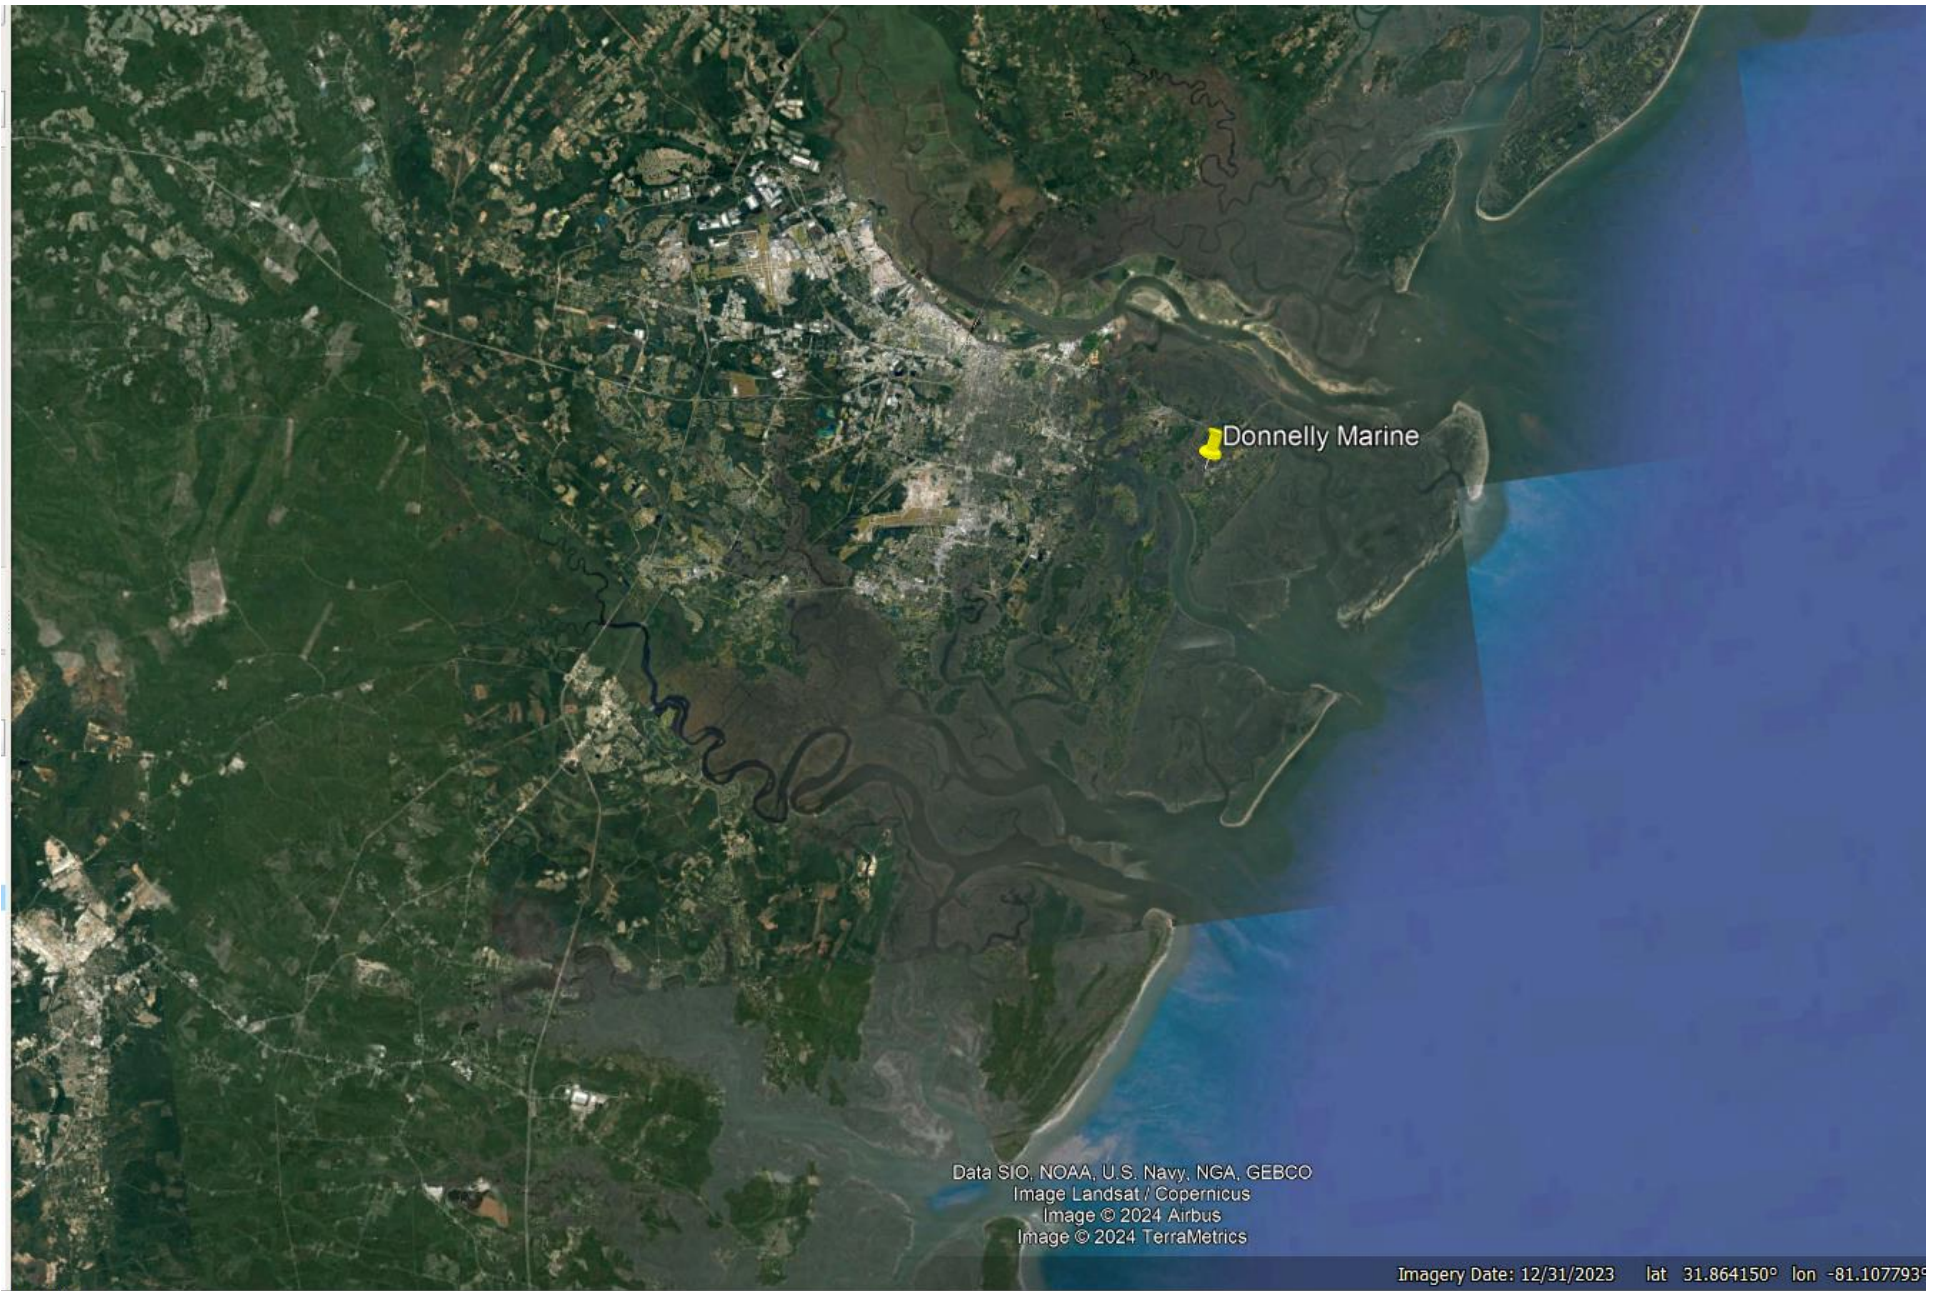

Donnelly Marina
119 Johnny Mercer Blvd, Turners Creek, Chatham

Data SIO, NOAA, U.S. Navy, NGA, GEBCO
Image Landsat / Copernicus
Image © 2024 Airbus
Image © 2024 TerraMetrics

Imagery Date: 12/31/2023 lat 31.864150° lon -81.107793°

Front Owner

Donnelly Marina
119 Johnny Mercer Blvd, Turners Creek, Chatham

Donnelly Marina
119 Johnny Mercer Blvd, Turners Creek, Chatham

Donnelly Marina
119 Johnny Mercer Blvd, Turners Creek, Chatham

Donnelly Marina
119 Johnny Mercer Blvd, Turners Creek, Chatham

Donnelly Marina
119 Johnny Mercer Blvd, Turners Creek, Chatham

Donnelly Marina
119 Johnny Mercer Blvd, Turners Creek, Chatham

Donnelly Marina
119 Johnny Mercer Blvd, Turners Creek, Chatham