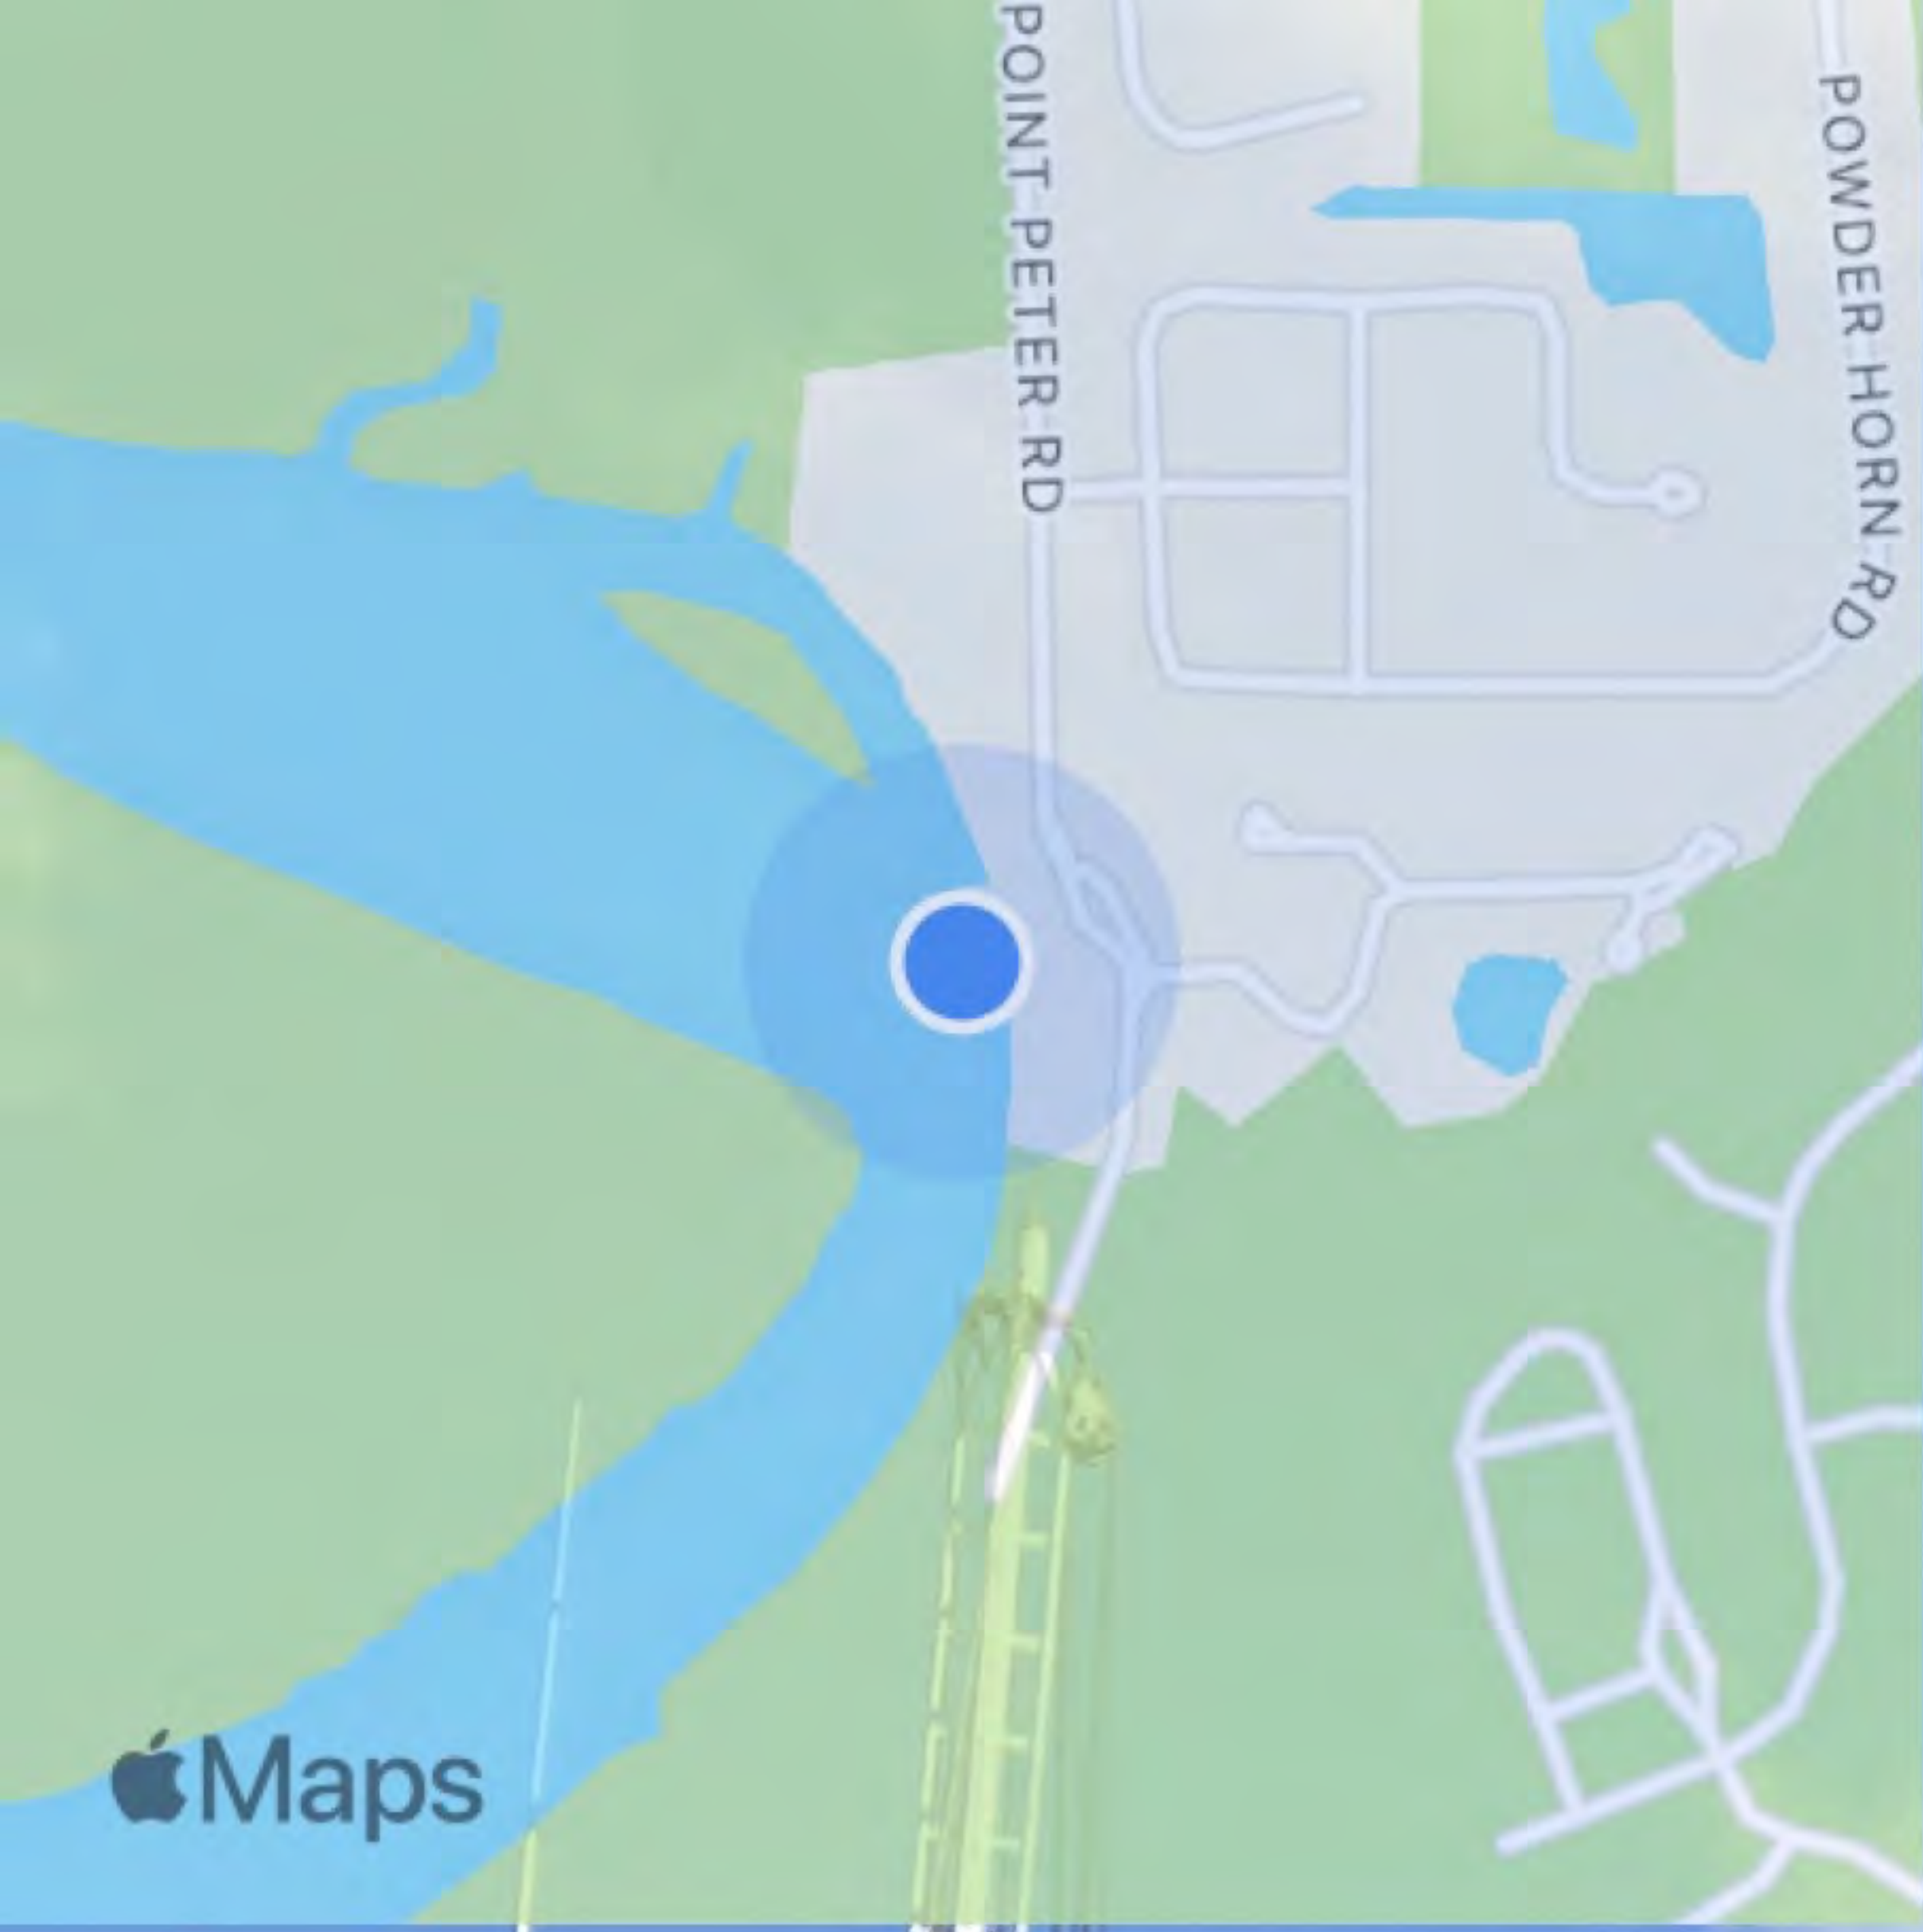

Thu, May 02 2024 10:55:10
+30.742100,-81.524487
1176 New Point Peter Rd
Camden County

Thu, May 02 2024 10:55:50
+30.741913,-81.524515
1176 New Point Peter Rd
Camden County

Thu, May 02 2024 10:55:59
+30.741913,-81.524515
1176 New Point Peter Rd
Camden County

Thu, May 02 2024 10:56:19
+30.741913,-81.524515
1176 New Point Peter Rd
Camden County

Thu, May 02 2024 10:57:38
+30.741753,-81.524450
1176 New Point Peter Rd
Camden County

Thu, May 02 2024 11:02:27
+30.741707,-81.524315
1176 New Point Peter Rd
Camden County

Thu, May 02 2024 11:02:32
+30.741719,-81.524427
1176 New Point Peter Rd
Camden County

Thu, May 02 2024 11:03:26
+30.742189,-81.524538
1176 New Point Peter Rd
Camden County

Thu, May 02 2024 11:03:29
+30.742189,-81.524538
1176 New Point Peter Rd
Camden County

Thu, May 02 2024 11:03:35
+30.742189,-81.524538
1176 New Point Peter Rd
Camden County

Thu, May 02 2024 11:04:44
+30.741930,-81.524345
1176 New Point Peter Rd
Camden County