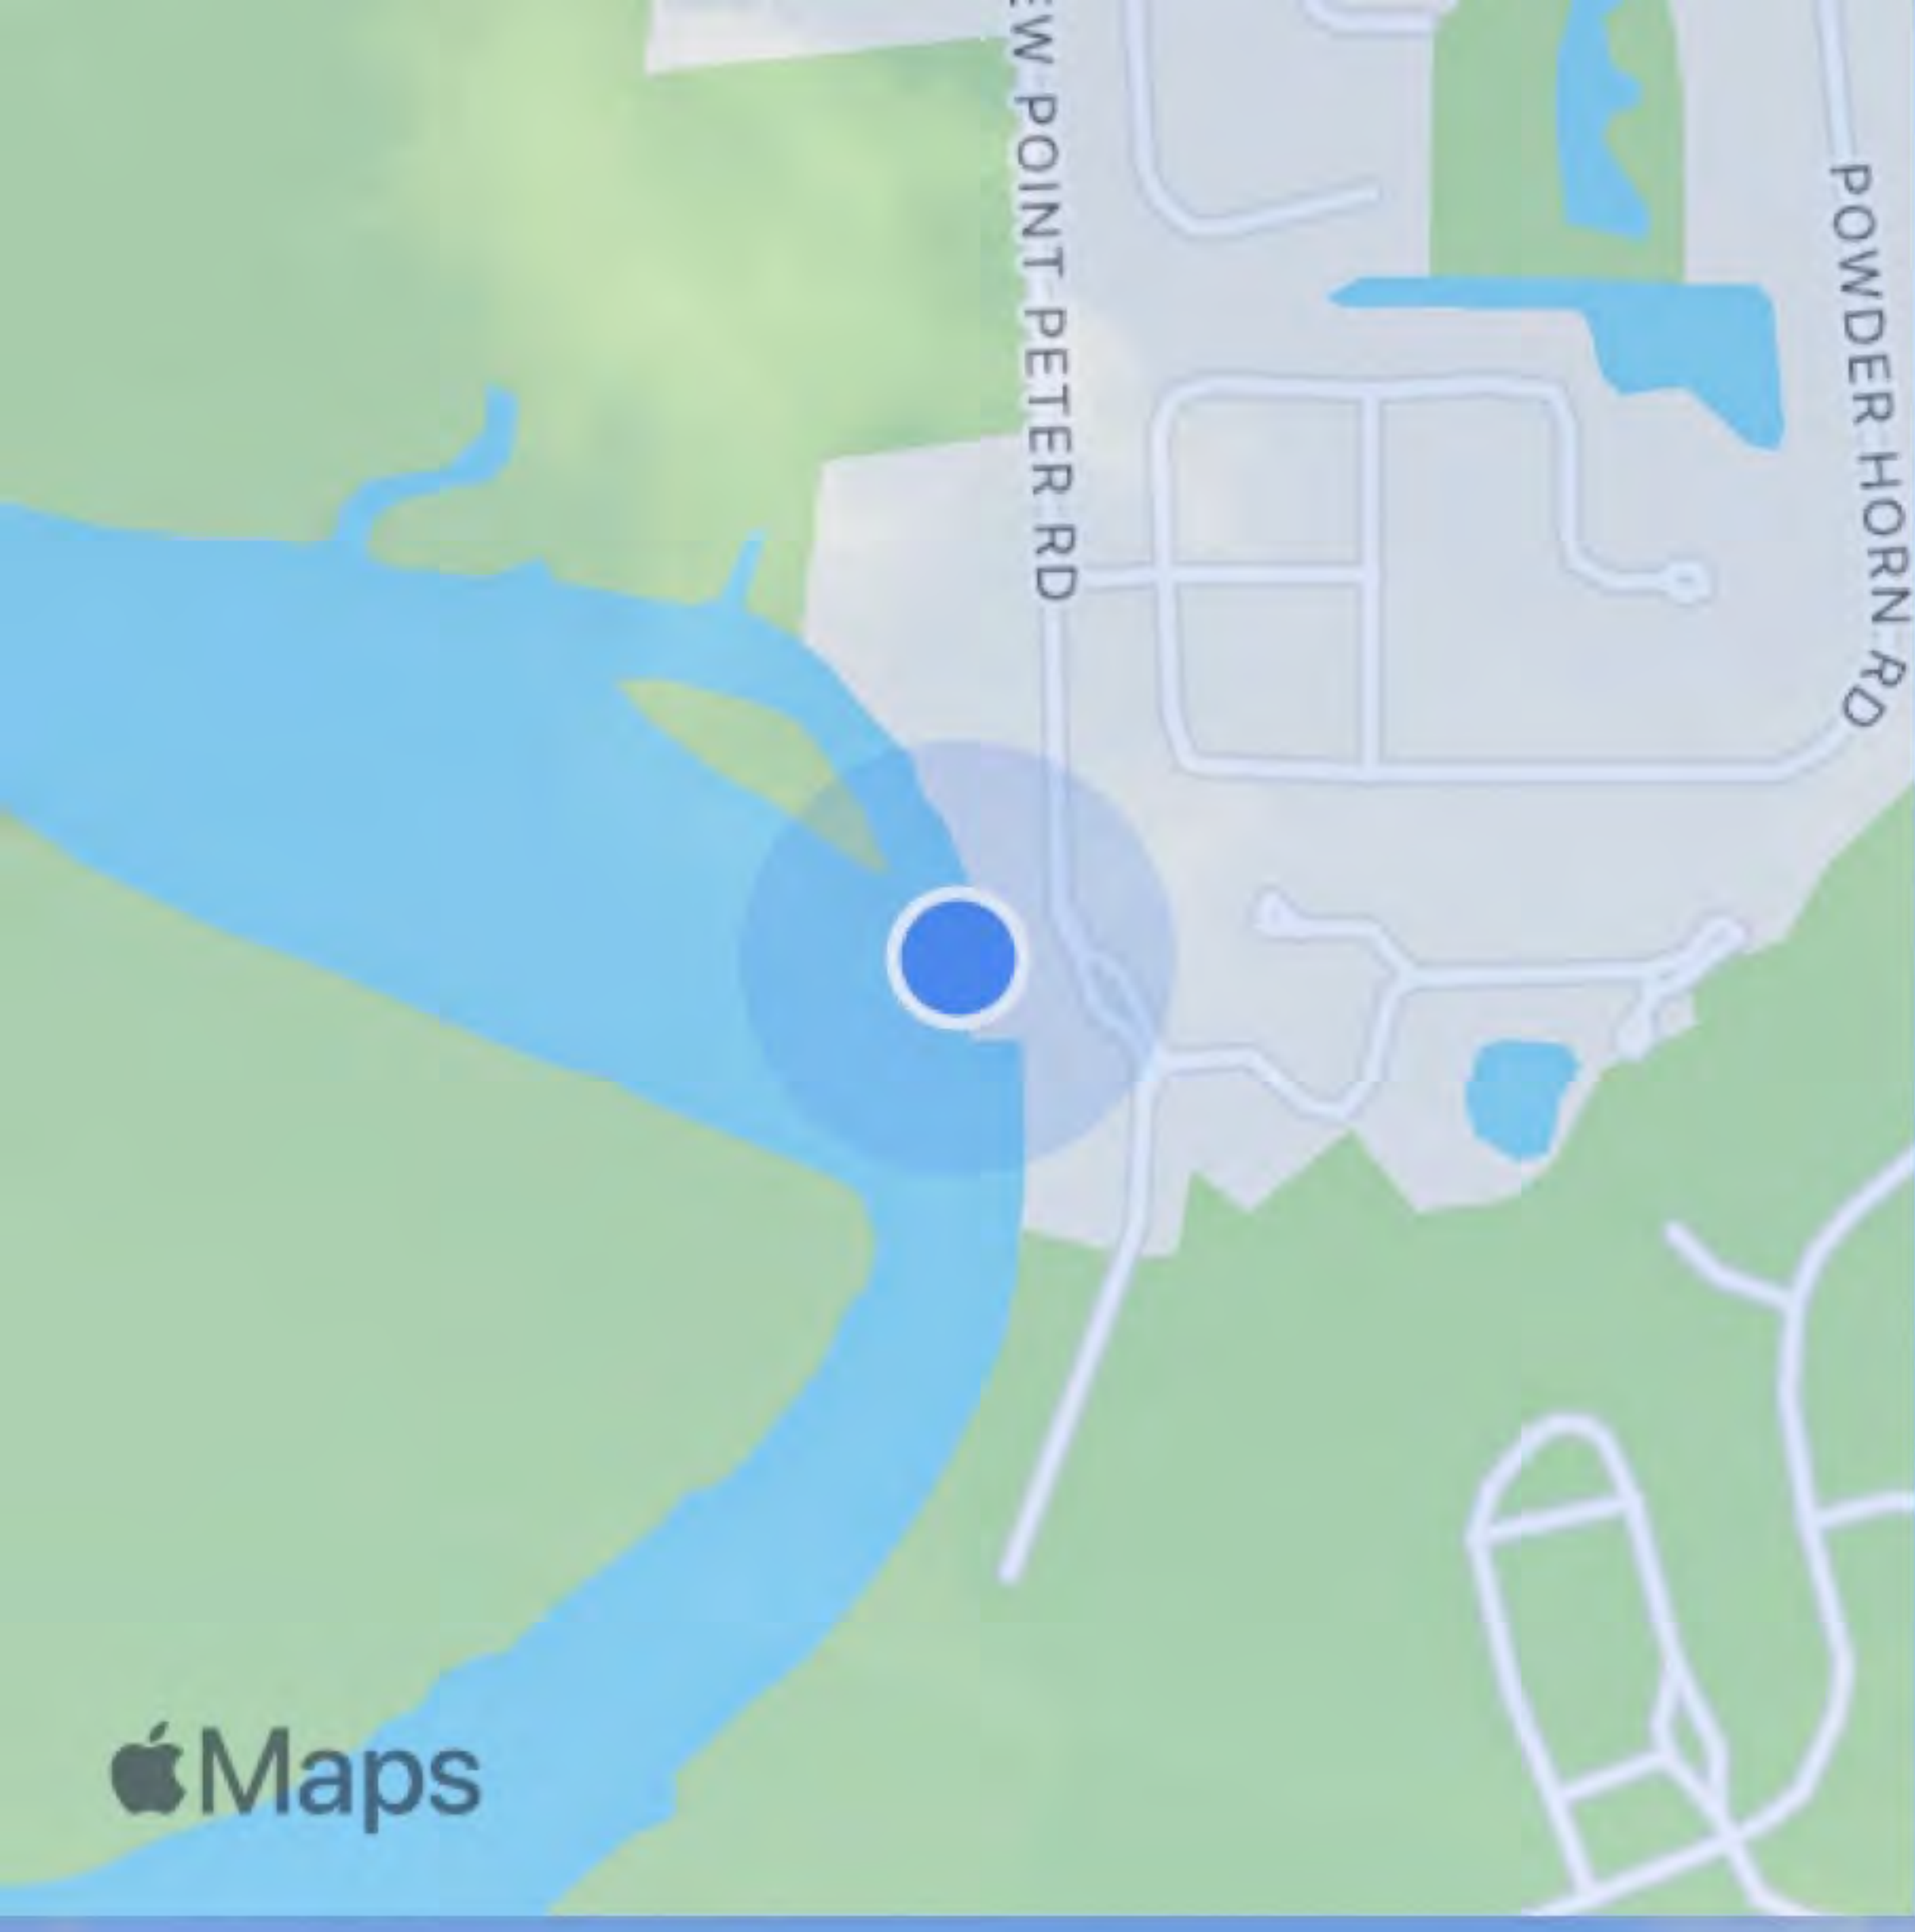

Thu, May 02 2024 10:55:10
+30.742100,-81.524487
1176 New Point Peter Rd
Camden County

Thu, May 02 2024 10:55:50
+30.741913,-81.524515
1176 New Point Peter Rd
Camden County

Thu, May 02 2024 10:55:59
+30.741913,-81.524515
1176 New Point Peter Rd
Camden County

Thu, May 02 2024 10:56:19
+30.741913,-81.524515
1176 New Point Peter Rd
Camden County

Thu, May 02 2024 10:57:38
+30.741753,-81.524450
1176 New Point Peter Rd
Camden County

Thu, May 02 2024 11:02:27
+30.741707,-81.524315
1176 New Point Peter Rd
Camden County

Thu, May 02 2024 11:02:32
+30.741719,-81.524427
1176 New Point Peter Rd
Camden County

Thu, May 02 2024 11:03:26
+30.742189,-81.524538
1176 New Point Peter Rd
Camden County

Thu, May 02 2024 11:03:29
+30.742189,-81.524538
1176 New Point Peter Rd
Camden County

Thu, May 02 2024 11:03:35
+30.742189,-81.524538
1176 New Point Peter Rd
Camden County

Thu, May 02 2024 11:04:44
+30.741930,-81.524345
1176 New Point Peter Rd
Camden County