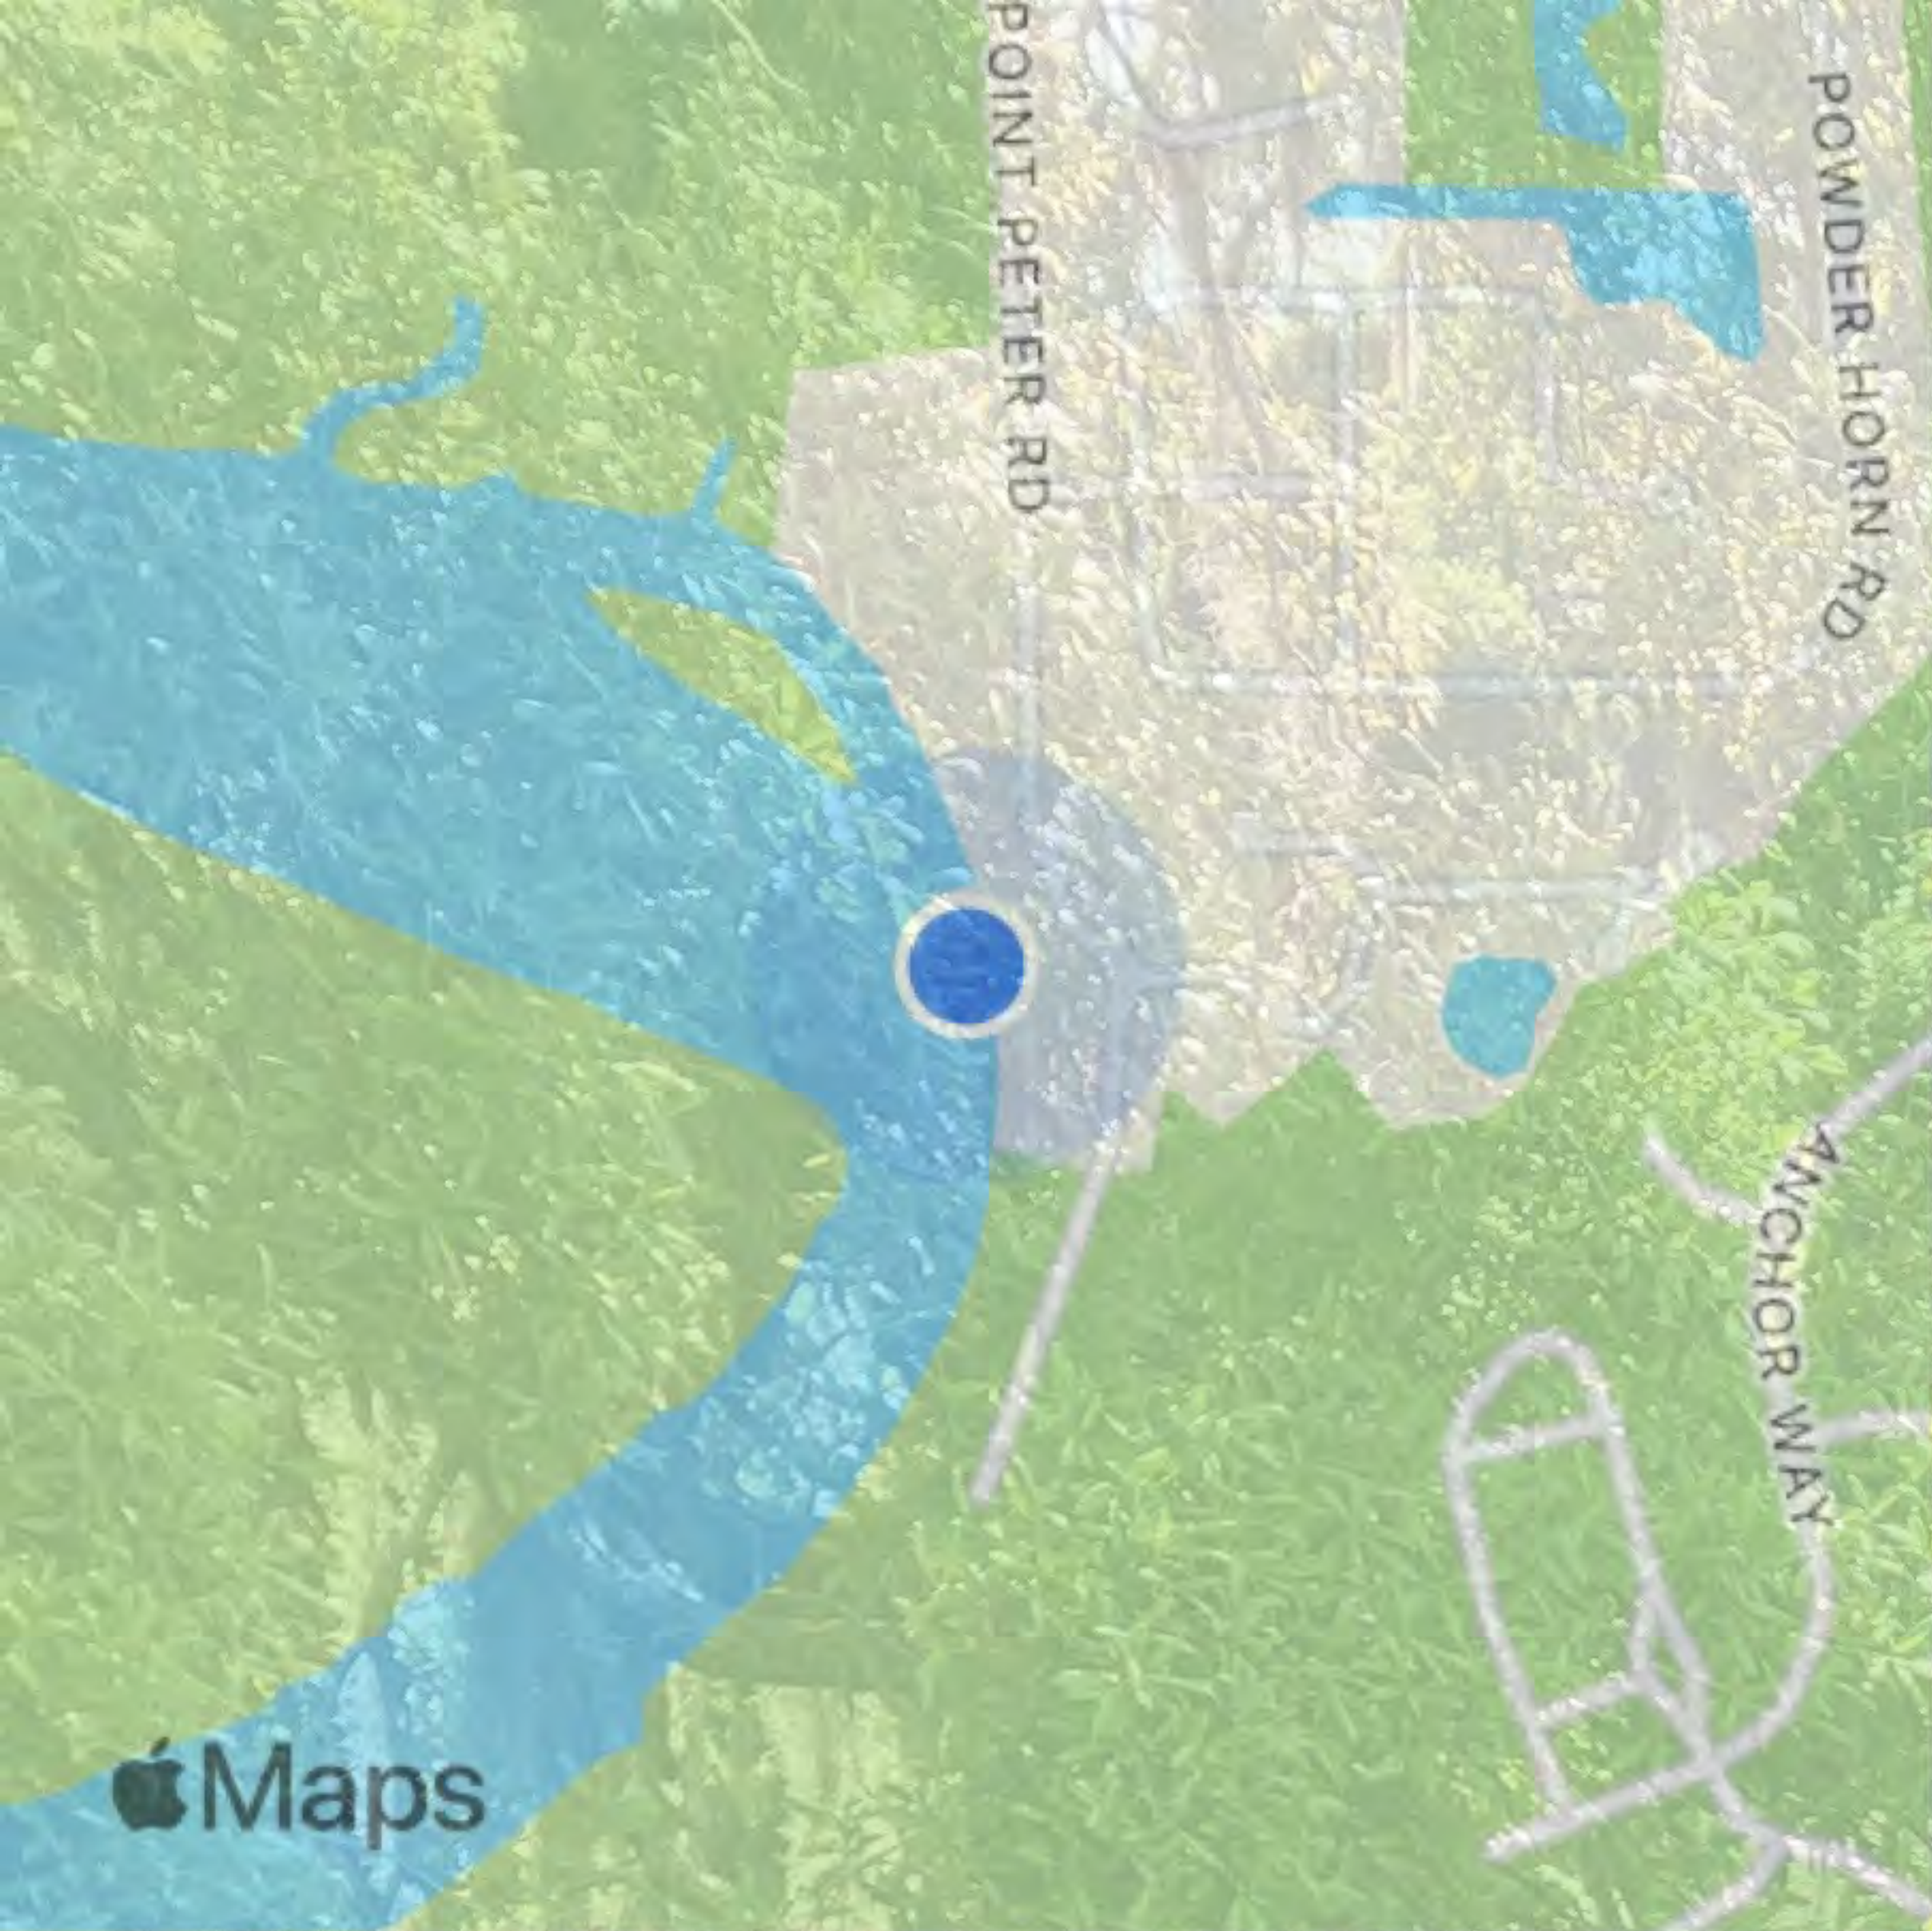

Thu, May 02 2024 10:55:10
+30.742100,-81.524487
1176 New Point Peter Rd
Camden County

Thu, May 02 2024 10:55:50
+30.741913,-81.524515
1176 New Point Peter Rd
Camden County

Thu, May 02 2024 10:55:59
+30.741913,-81.524515
1176 New Point Peter Rd
Camden County

Thu, May 02 2024 10:56:19
+30.741913,-81.524515
1176 New Point Peter Rd
Camden County

Thu, May 02 2024 10:57:38
+30.741753,-81.524450
1176 New Point Peter Rd
Camden County

Thu, May 02 2024 11:02:27
+30.741707,-81.524315
1176 New Point Peter Rd
Camden County

Thu, May 02 2024 11:02:32
+30.741719,-81.524427
1176 New Point Peter Rd
Camden County

Thu, May 02 2024 11:03:26
+30.742189,-81.524538
1176 New Point Peter Rd
Camden County

Thu, May 02 2024 11:03:29
+30.742189,-81.524538
1176 New Point Peter Rd
Camden County

Thu, May 02 2024 11:03:35
+30.742189,-81.524538
1176 New Point Peter Rd
Camden County

Thu, May 02 2024 11:04:44
+30.741930,-81.524345
1176 New Point Peter Rd
Camden County