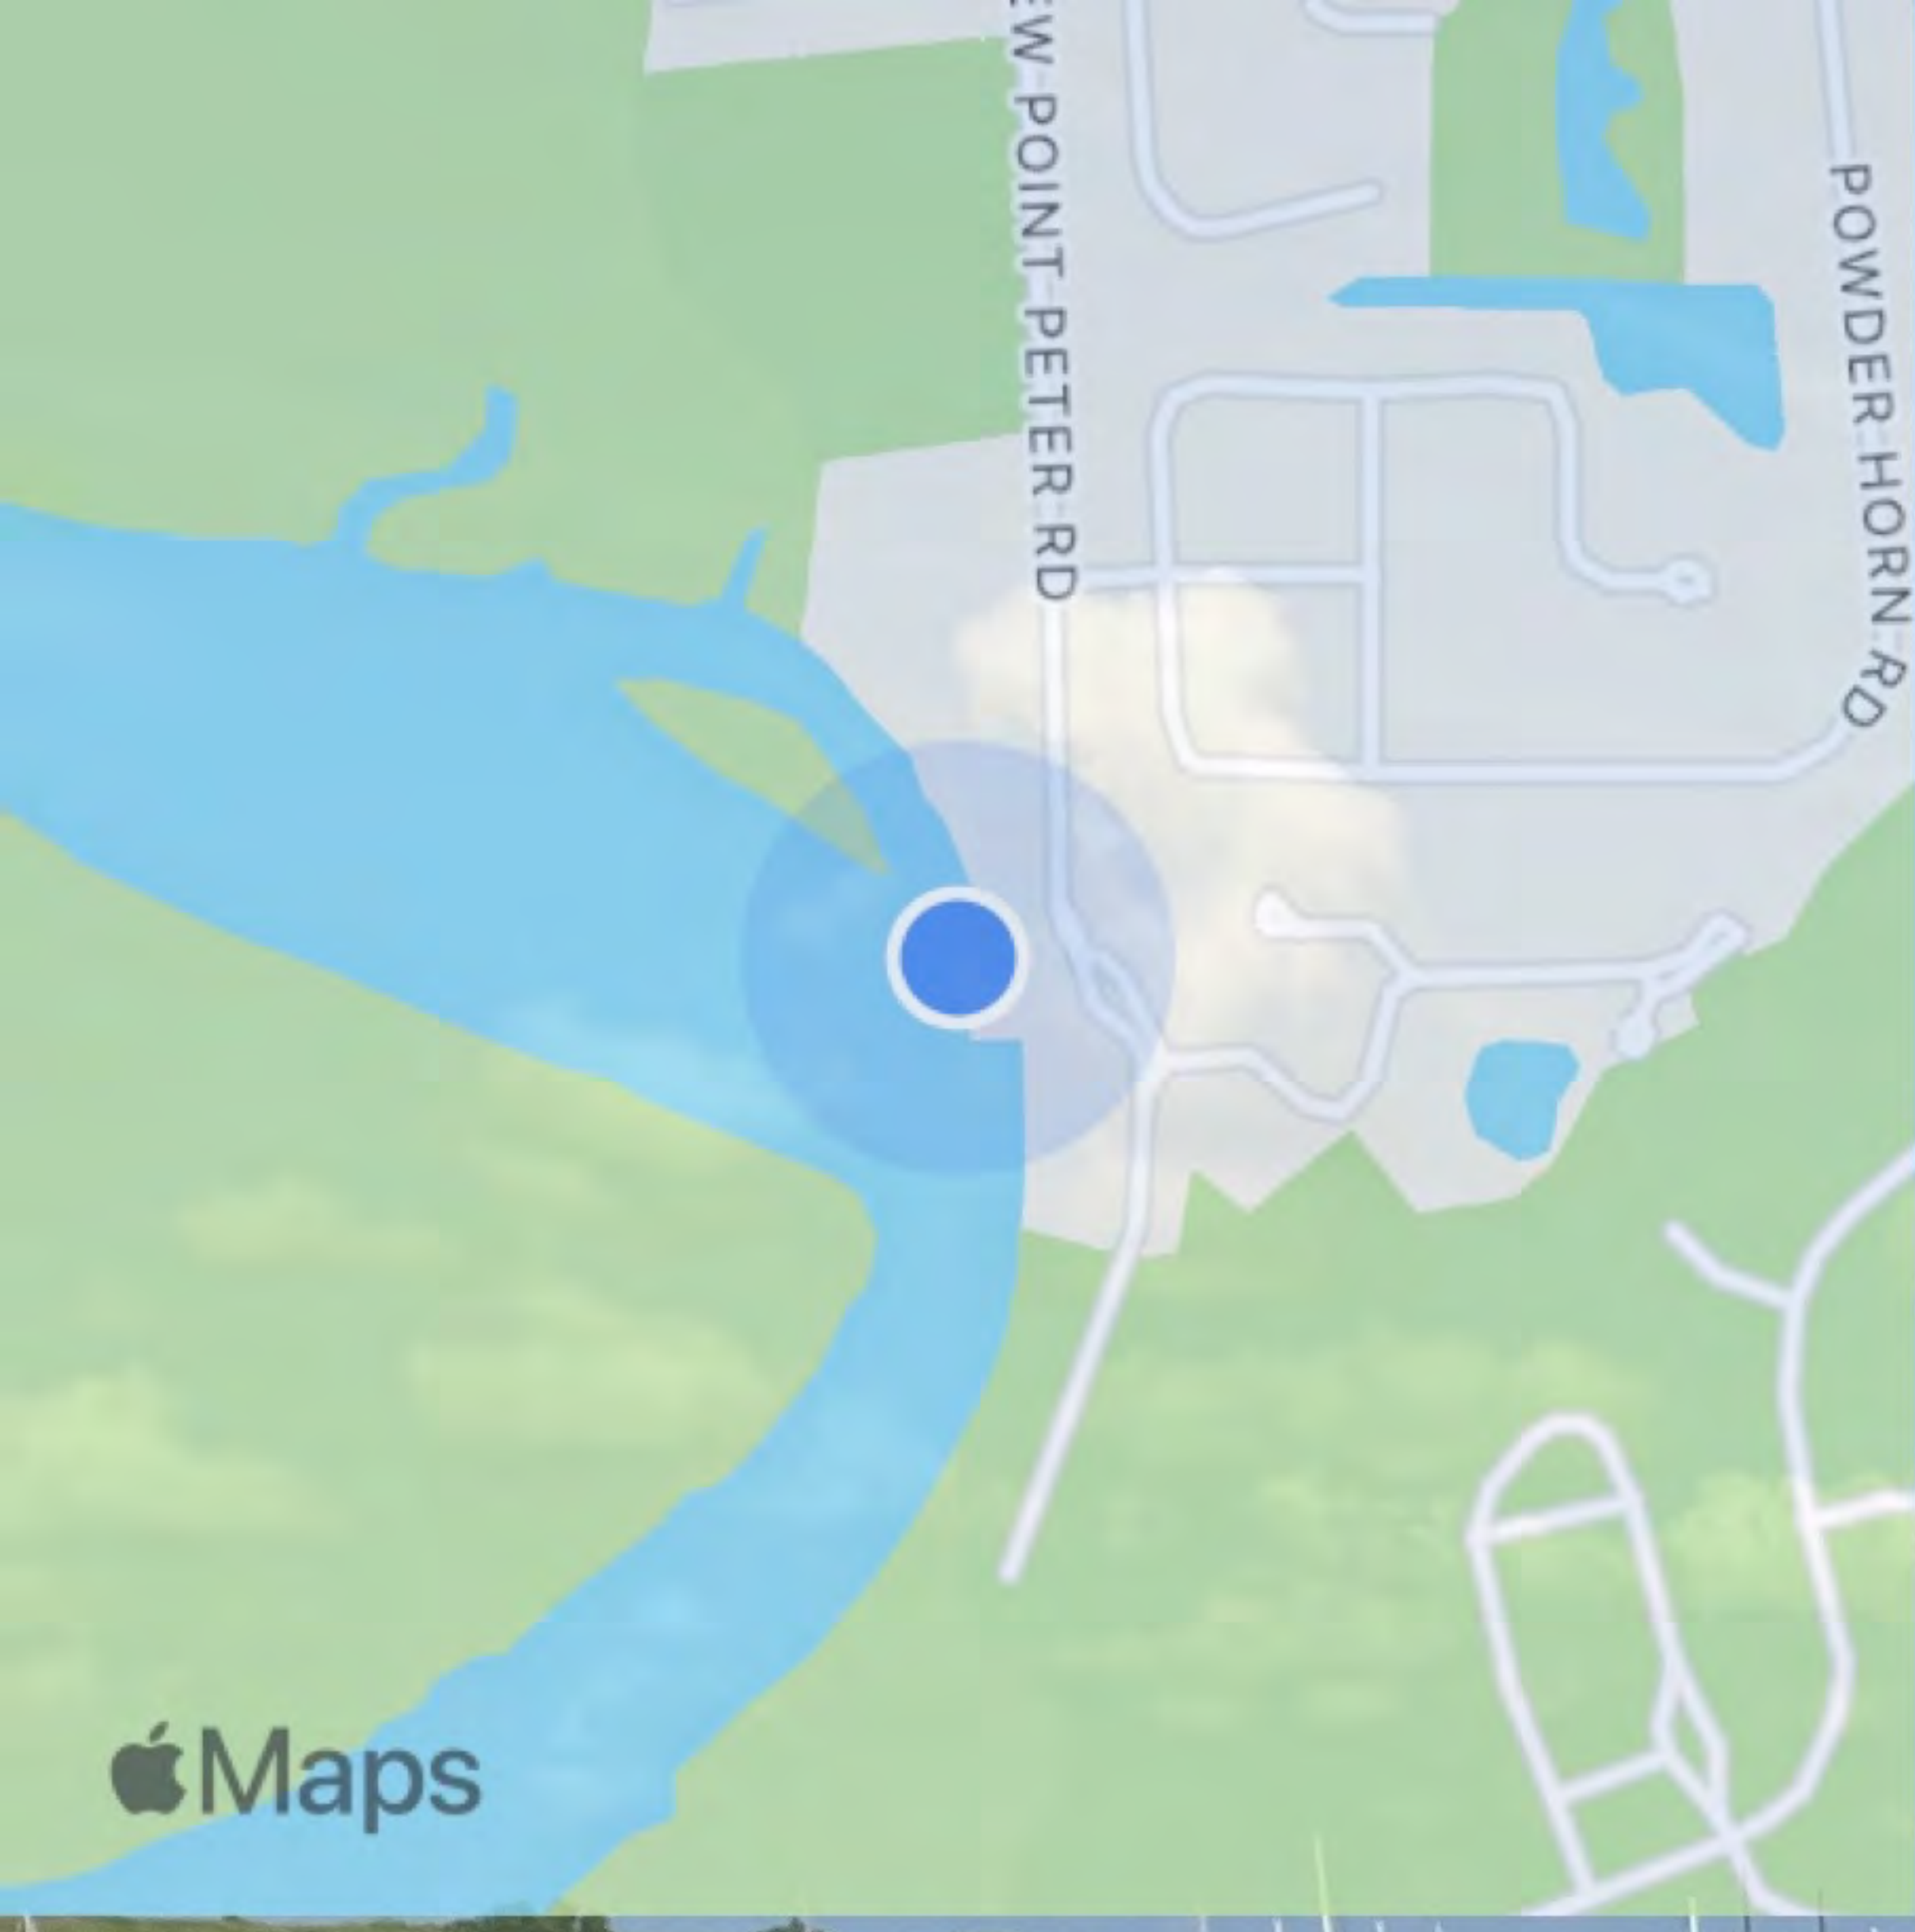

Thu, May 02 2024 10:55:10
+30.742100,-81.524487
1176 New Point Peter Rd
Camden County

Thu, May 02 2024 10:55:50
+30.741913,-81.524515
1176 New Point Peter Rd
Camden County

Thu, May 02 2024 10:55:59
+30.741913,-81.524515
1176 New Point Peter Rd
Camden County

Thu, May 02 2024 10:56:19
+30.741913,-81.524515
1176 New Point Peter Rd
Camden County

Thu, May 02 2024 10:57:38
+30.741753,-81.524450
1176 New Point Peter Rd
Camden County

Thu, May 02 2024 11:02:27
+30.741707,-81.524315
1176 New Point Peter Rd
Camden County

Thu, May 02 2024 11:02:32
+30.741719,-81.524427
1176 New Point Peter Rd
Camden County

Thu, May 02 2024 11:03:26
+30.742189,-81.524538
1176 New Point Peter Rd
Camden County

Thu, May 02 2024 11:03:29
+30.742189,-81.524538
1176 New Point Peter Rd
Camden County

Thu, May 02 2024 11:03:35
+30.742189,-81.524538
1176 New Point Peter Rd
Camden County

Thu, May 02 2024 11:04:44
+30.741930,-81.524345
1176 New Point Peter Rd
Camden County