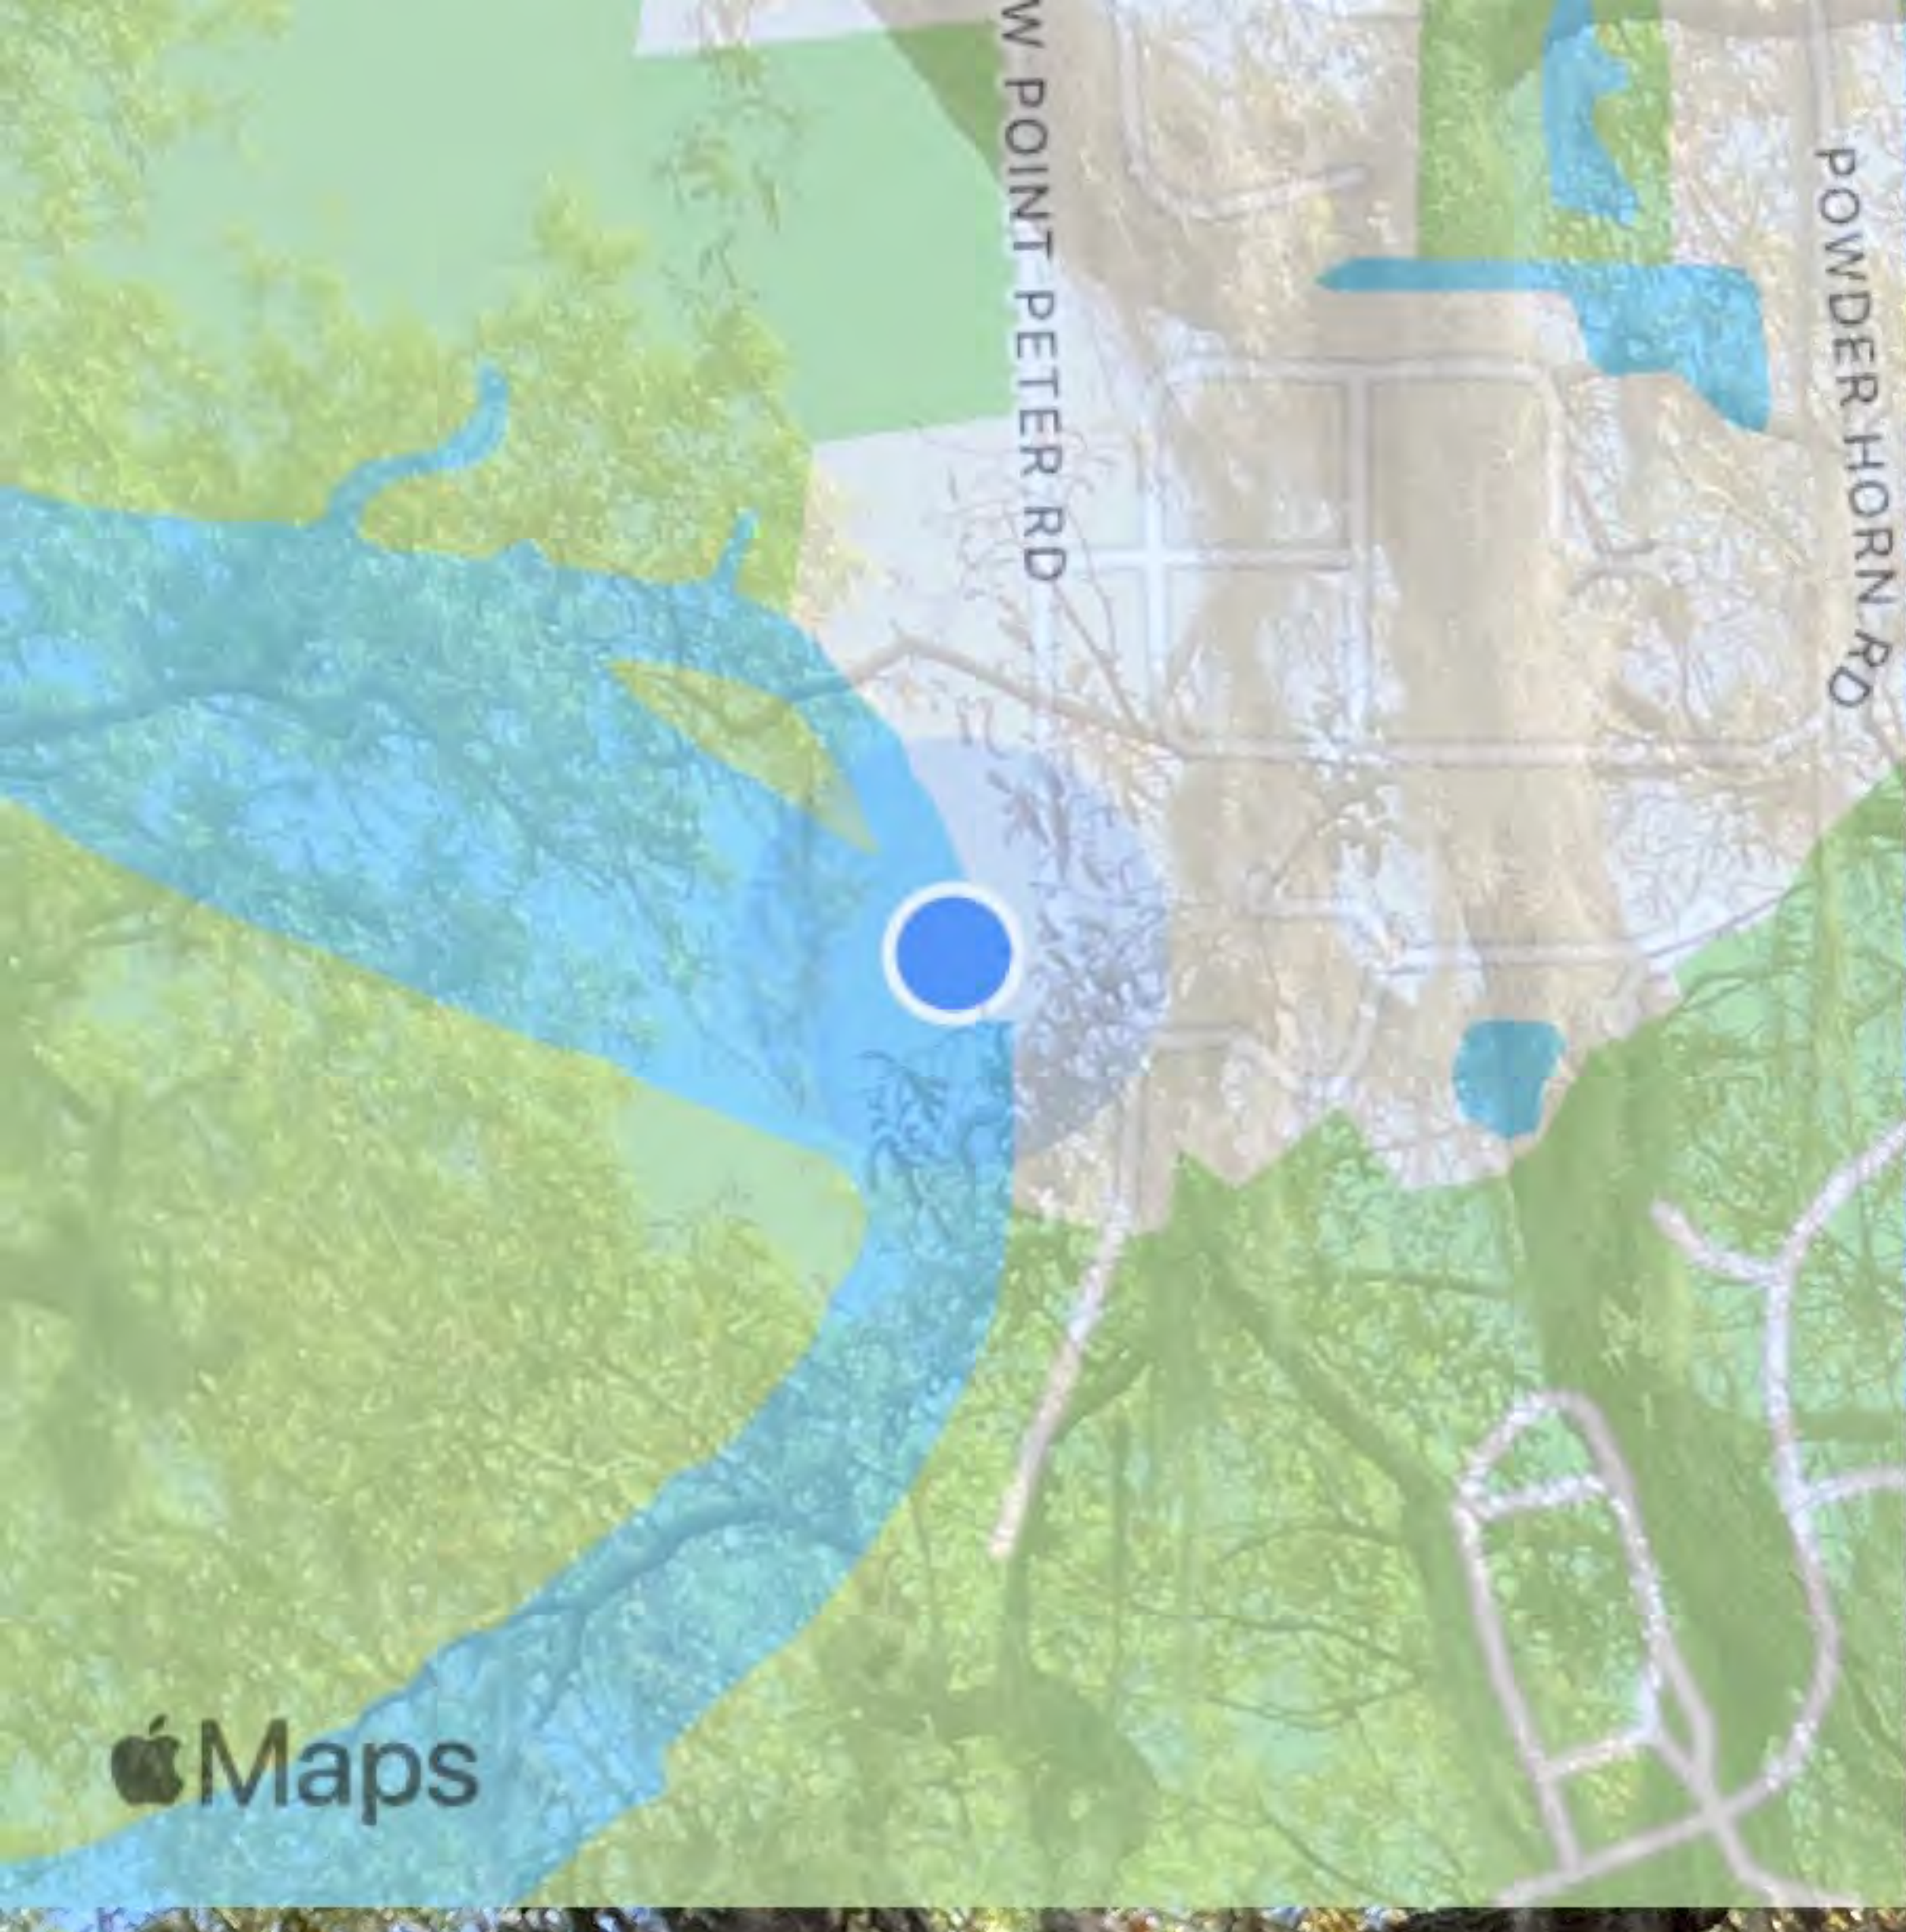

Thu, May 02 2024 10:55:10
+30.742100,-81.524487
1176 New Point Peter Rd
Camden County

Thu, May 02 2024 10:55:50
+30.741913,-81.524515
1176 New Point Peter Rd
Camden County

Thu, May 02 2024 10:55:59
+30.741913,-81.524515
1176 New Point Peter Rd
Camden County

Thu, May 02 2024 10:56:19
+30.741913,-81.524515
1176 New Point Peter Rd
Camden County

Thu, May 02 2024 10:57:38
+30.741753,-81.524450
1176 New Point Peter Rd
Camden County

Thu, May 02 2024 11:02:27
+30.741707,-81.524315
1176 New Point Peter Rd
Camden County

Thu, May 02 2024 11:02:32
+30.741719,-81.524427
1176 New Point Peter Rd
Camden County

Thu, May 02 2024 11:03:26
+30.742189,-81.524538
1176 New Point Peter Rd
Camden County

Thu, May 02 2024 11:03:29
+30.742189,-81.524538
1176 New Point Peter Rd
Camden County

Thu, May 02 2024 11:03:35
+30.742189,-81.524538
1176 New Point Peter Rd
Camden County

Thu, May 02 2024 11:04:44
+30.741930,-81.524345
1176 New Point Peter Rd
Camden County