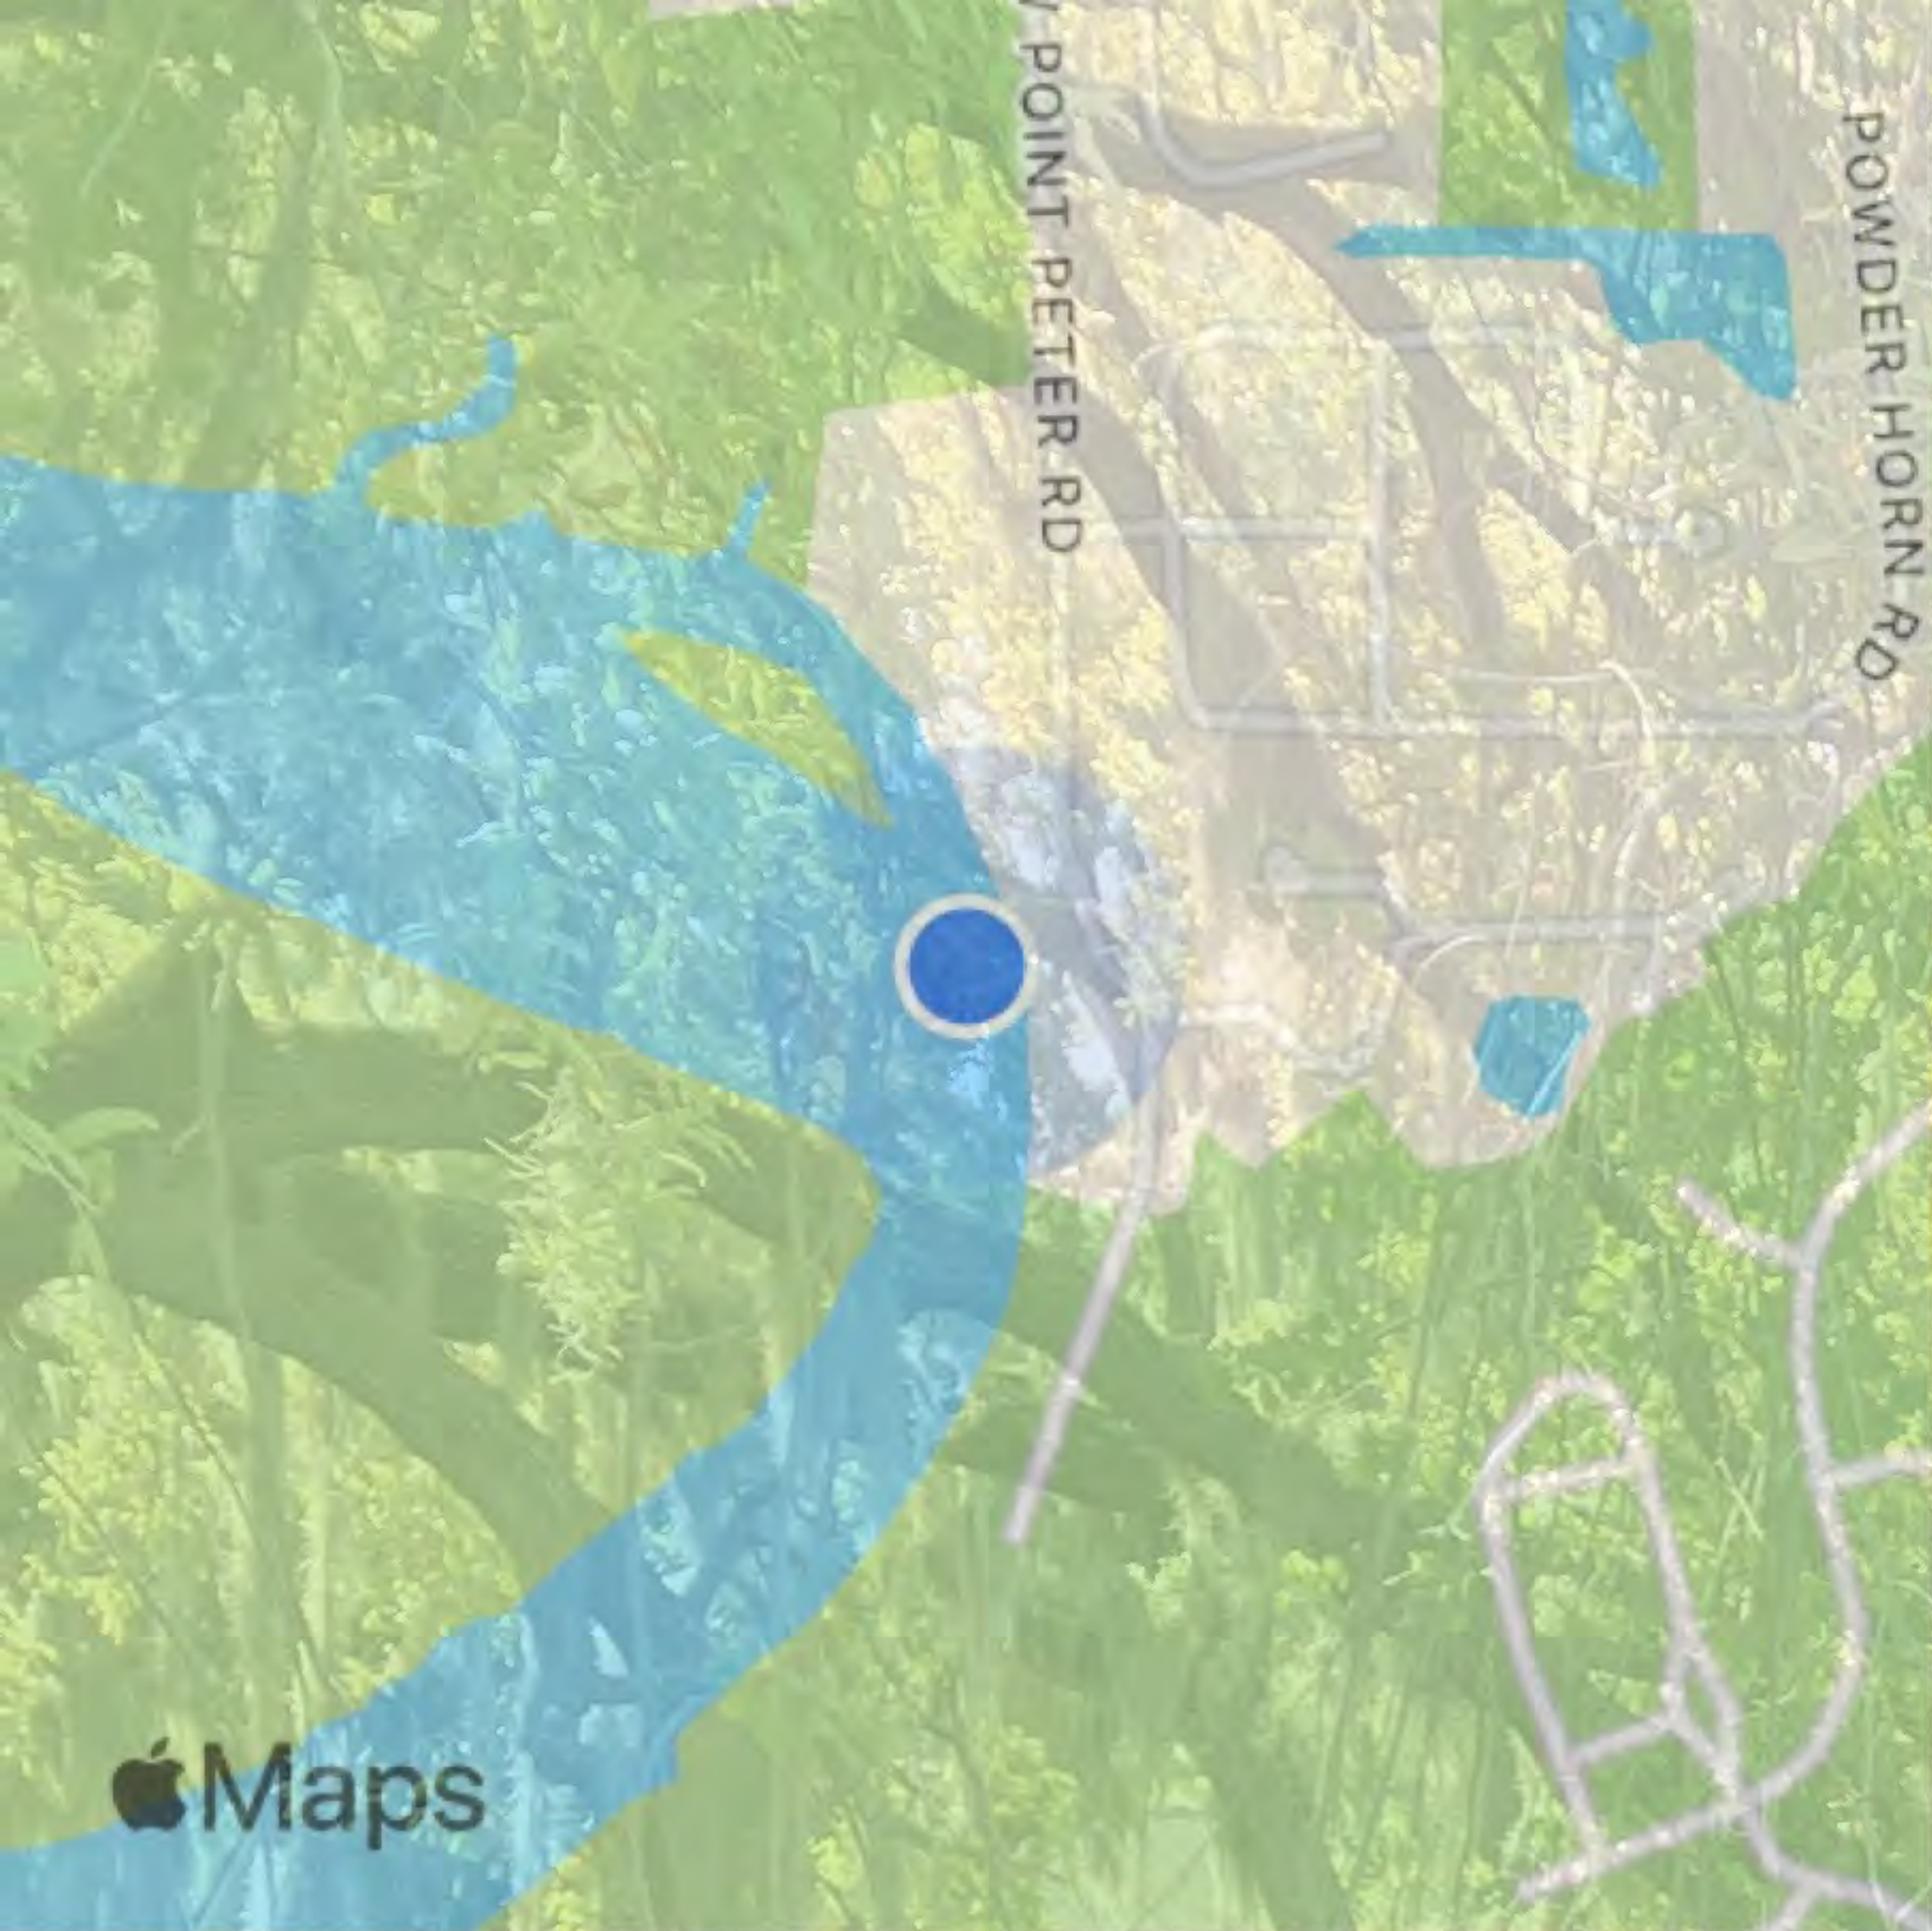

Thu, May 02 2024 10:55:10
+30.742100,-81.524487
1176 New Point Peter Rd
Camden County

Thu, May 02 2024 10:55:50
+30.741913,-81.524515
1176 New Point Peter Rd
Camden County

Thu, May 02 2024 10:55:59
+30.741913,-81.524515
1176 New Point Peter Rd
Camden County

Thu, May 02 2024 10:56:19
+30.741913,-81.524515
1176 New Point Peter Rd
Camden County

Thu, May 02 2024 10:57:38
+30.741753,-81.524450
1176 New Point Peter Rd
Camden County

Thu, May 02 2024 11:02:27
+30.741707,-81.524315
1176 New Point Peter Rd
Camden County

Thu, May 02 2024 11:02:32
+30.741719,-81.524427
1176 New Point Peter Rd
Camden County

Thu, May 02 2024 11:03:26
+30.742189,-81.524538
1176 New Point Peter Rd
Camden County

Thu, May 02 2024 11:03:29
+30.742189,-81.524538
1176 New Point Peter Rd
Camden County

Thu, May 02 2024 11:03:35
+30.742189,-81.524538
1176 New Point Peter Rd
Camden County

Thu, May 02 2024 11:04:44
+30.741930,-81.524345
1176 New Point Peter Rd
Camden County