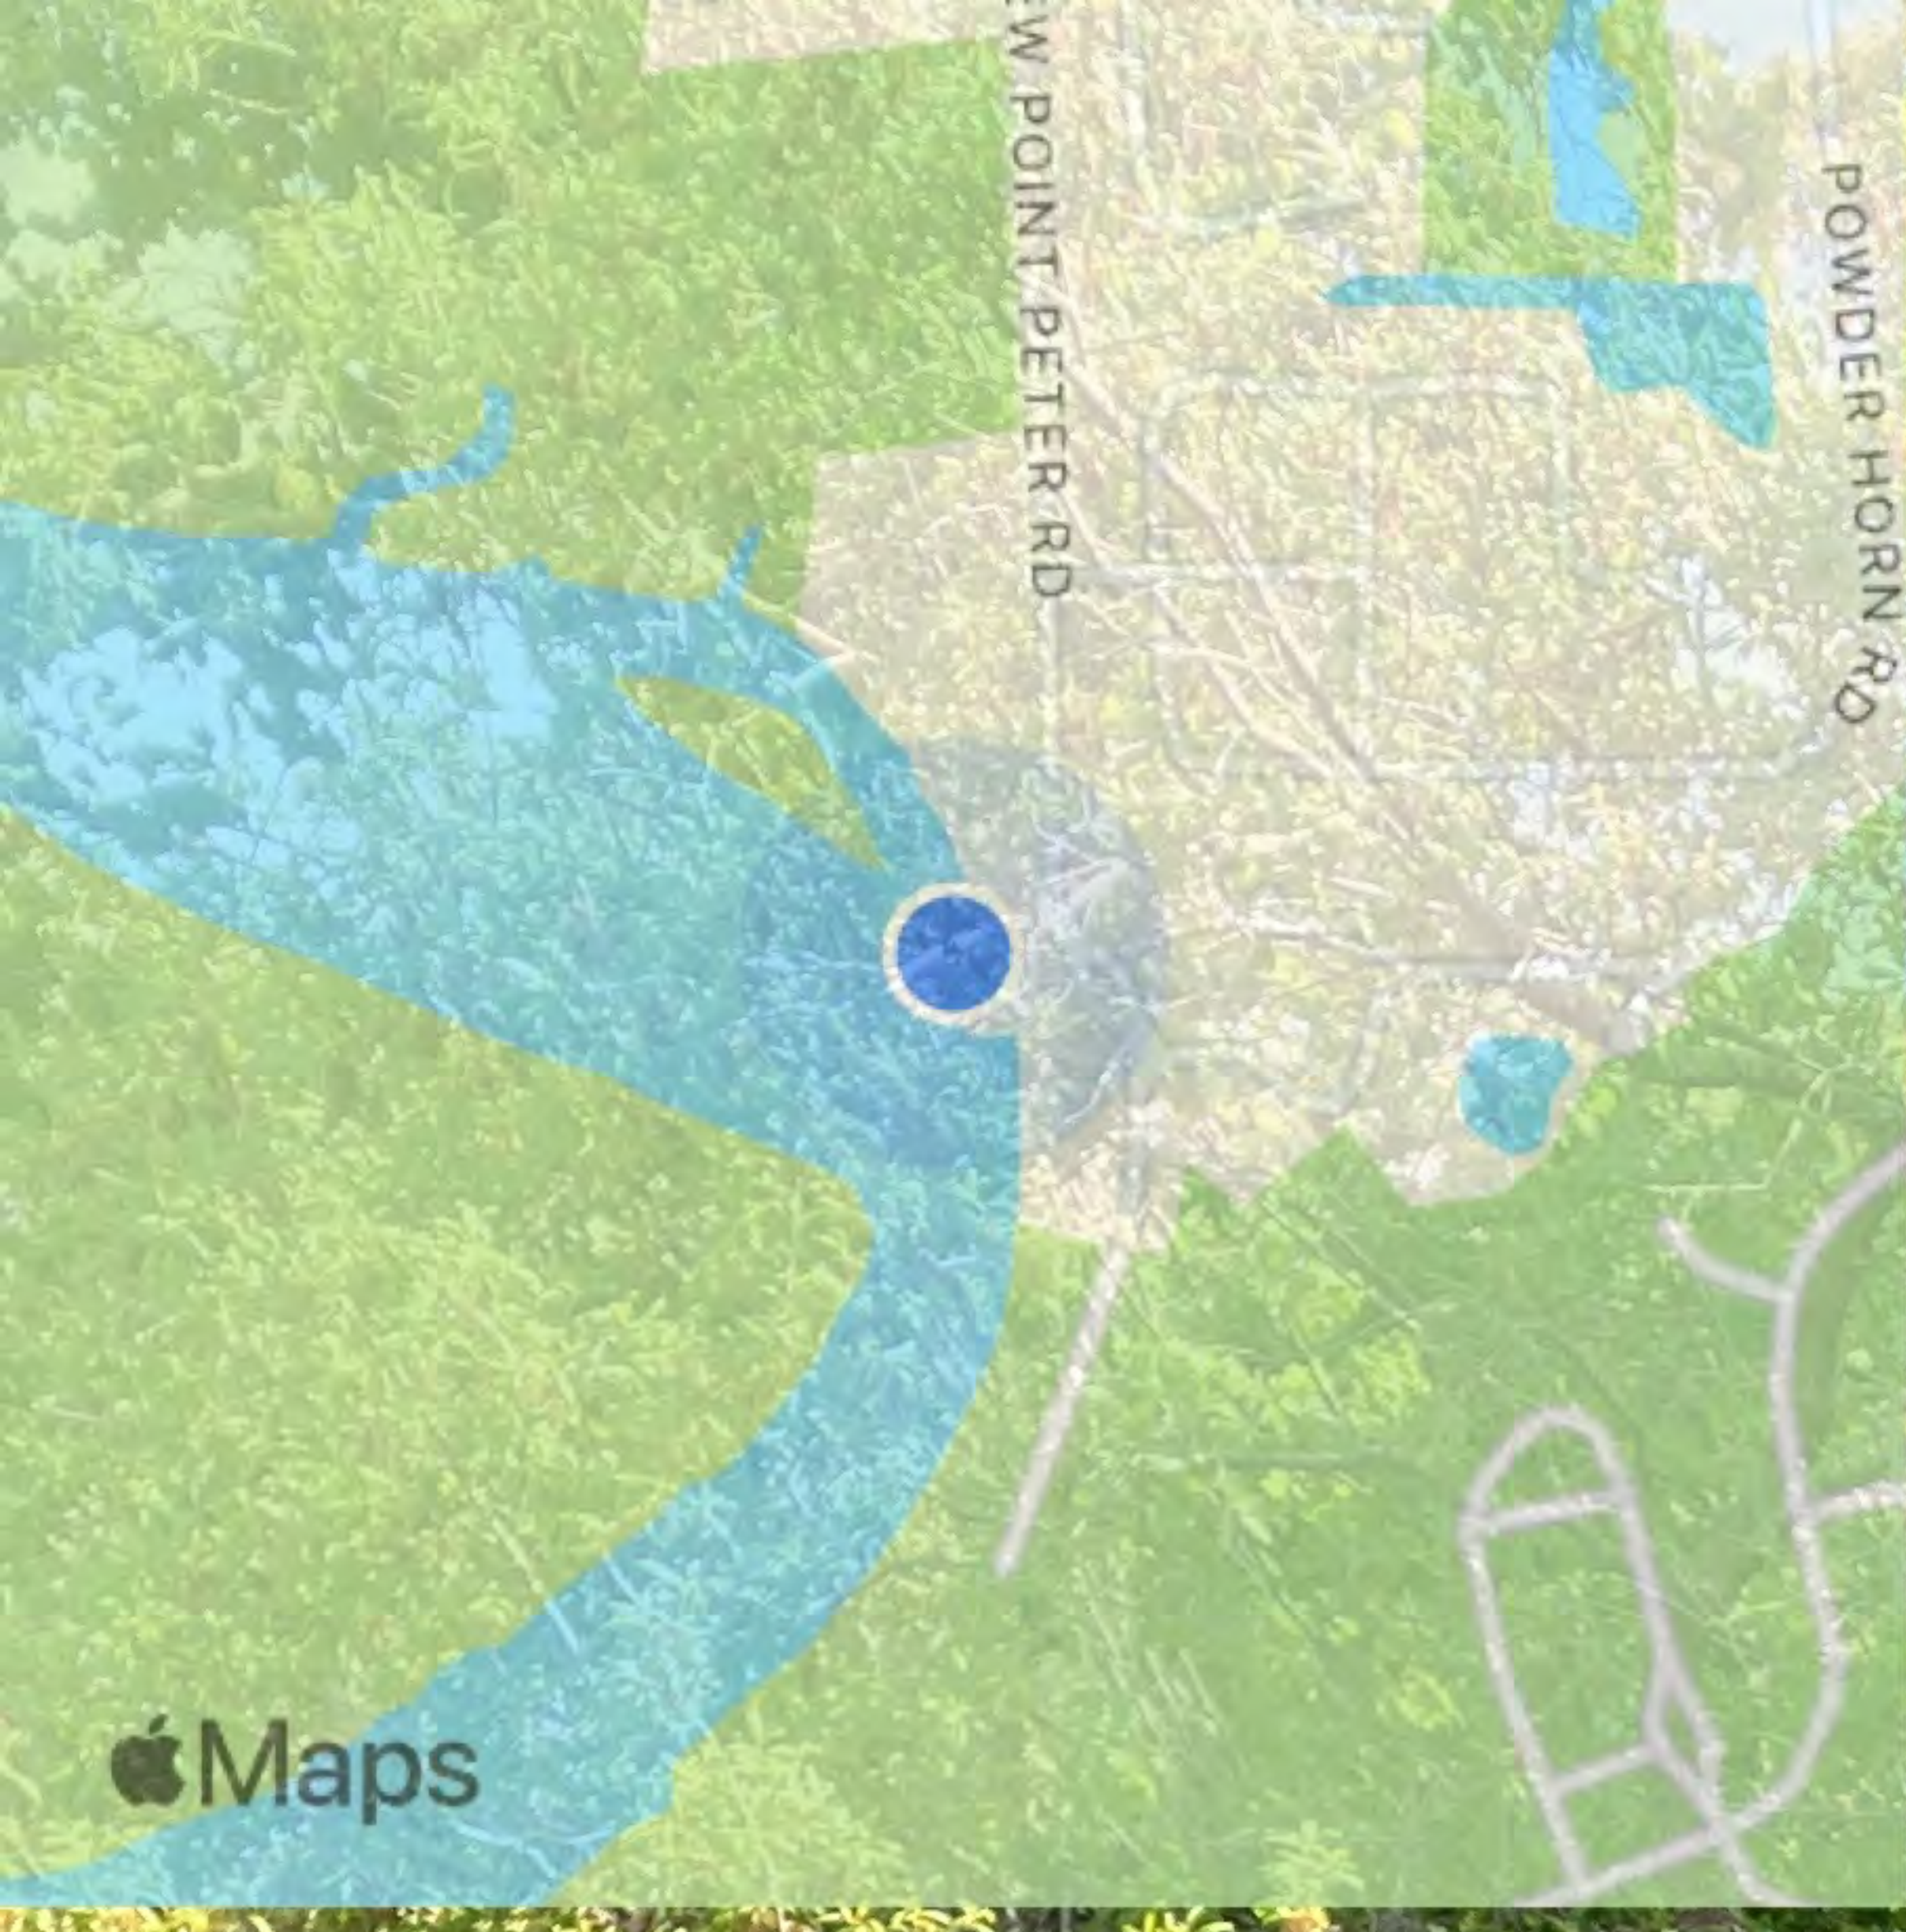

Thu, May 02 2024 10:55:10
+30.742100,-81.524487
1176 New Point Peter Rd
Camden County

Thu, May 02 2024 10:55:50
+30.741913,-81.524515
1176 New Point Peter Rd
Camden County

Thu, May 02 2024 10:55:59
+30.741913,-81.524515
1176 New Point Peter Rd
Camden County

Thu, May 02 2024 10:56:19
+30.741913,-81.524515
1176 New Point Peter Rd
Camden County

Thu, May 02 2024 10:57:38
+30.741753,-81.524450
1176 New Point Peter Rd
Camden County

Thu, May 02 2024 11:02:27
+30.741707,-81.524315
1176 New Point Peter Rd
Camden County

Thu, May 02 2024 11:02:32
+30.741719,-81.524427
1176 New Point Peter Rd
Camden County

Thu, May 02 2024 11:03:26
+30.742189,-81.524538
1176 New Point Peter Rd
Camden County

Thu, May 02 2024 11:03:29
+30.742189,-81.524538
1176 New Point Peter Rd
Camden County

Thu, May 02 2024 11:03:35
+30.742189,-81.524538
1176 New Point Peter Rd
Camden County

Thu, May 02 2024 11:04:44
+30.741930,-81.524345
1176 New Point Peter Rd
Camden County