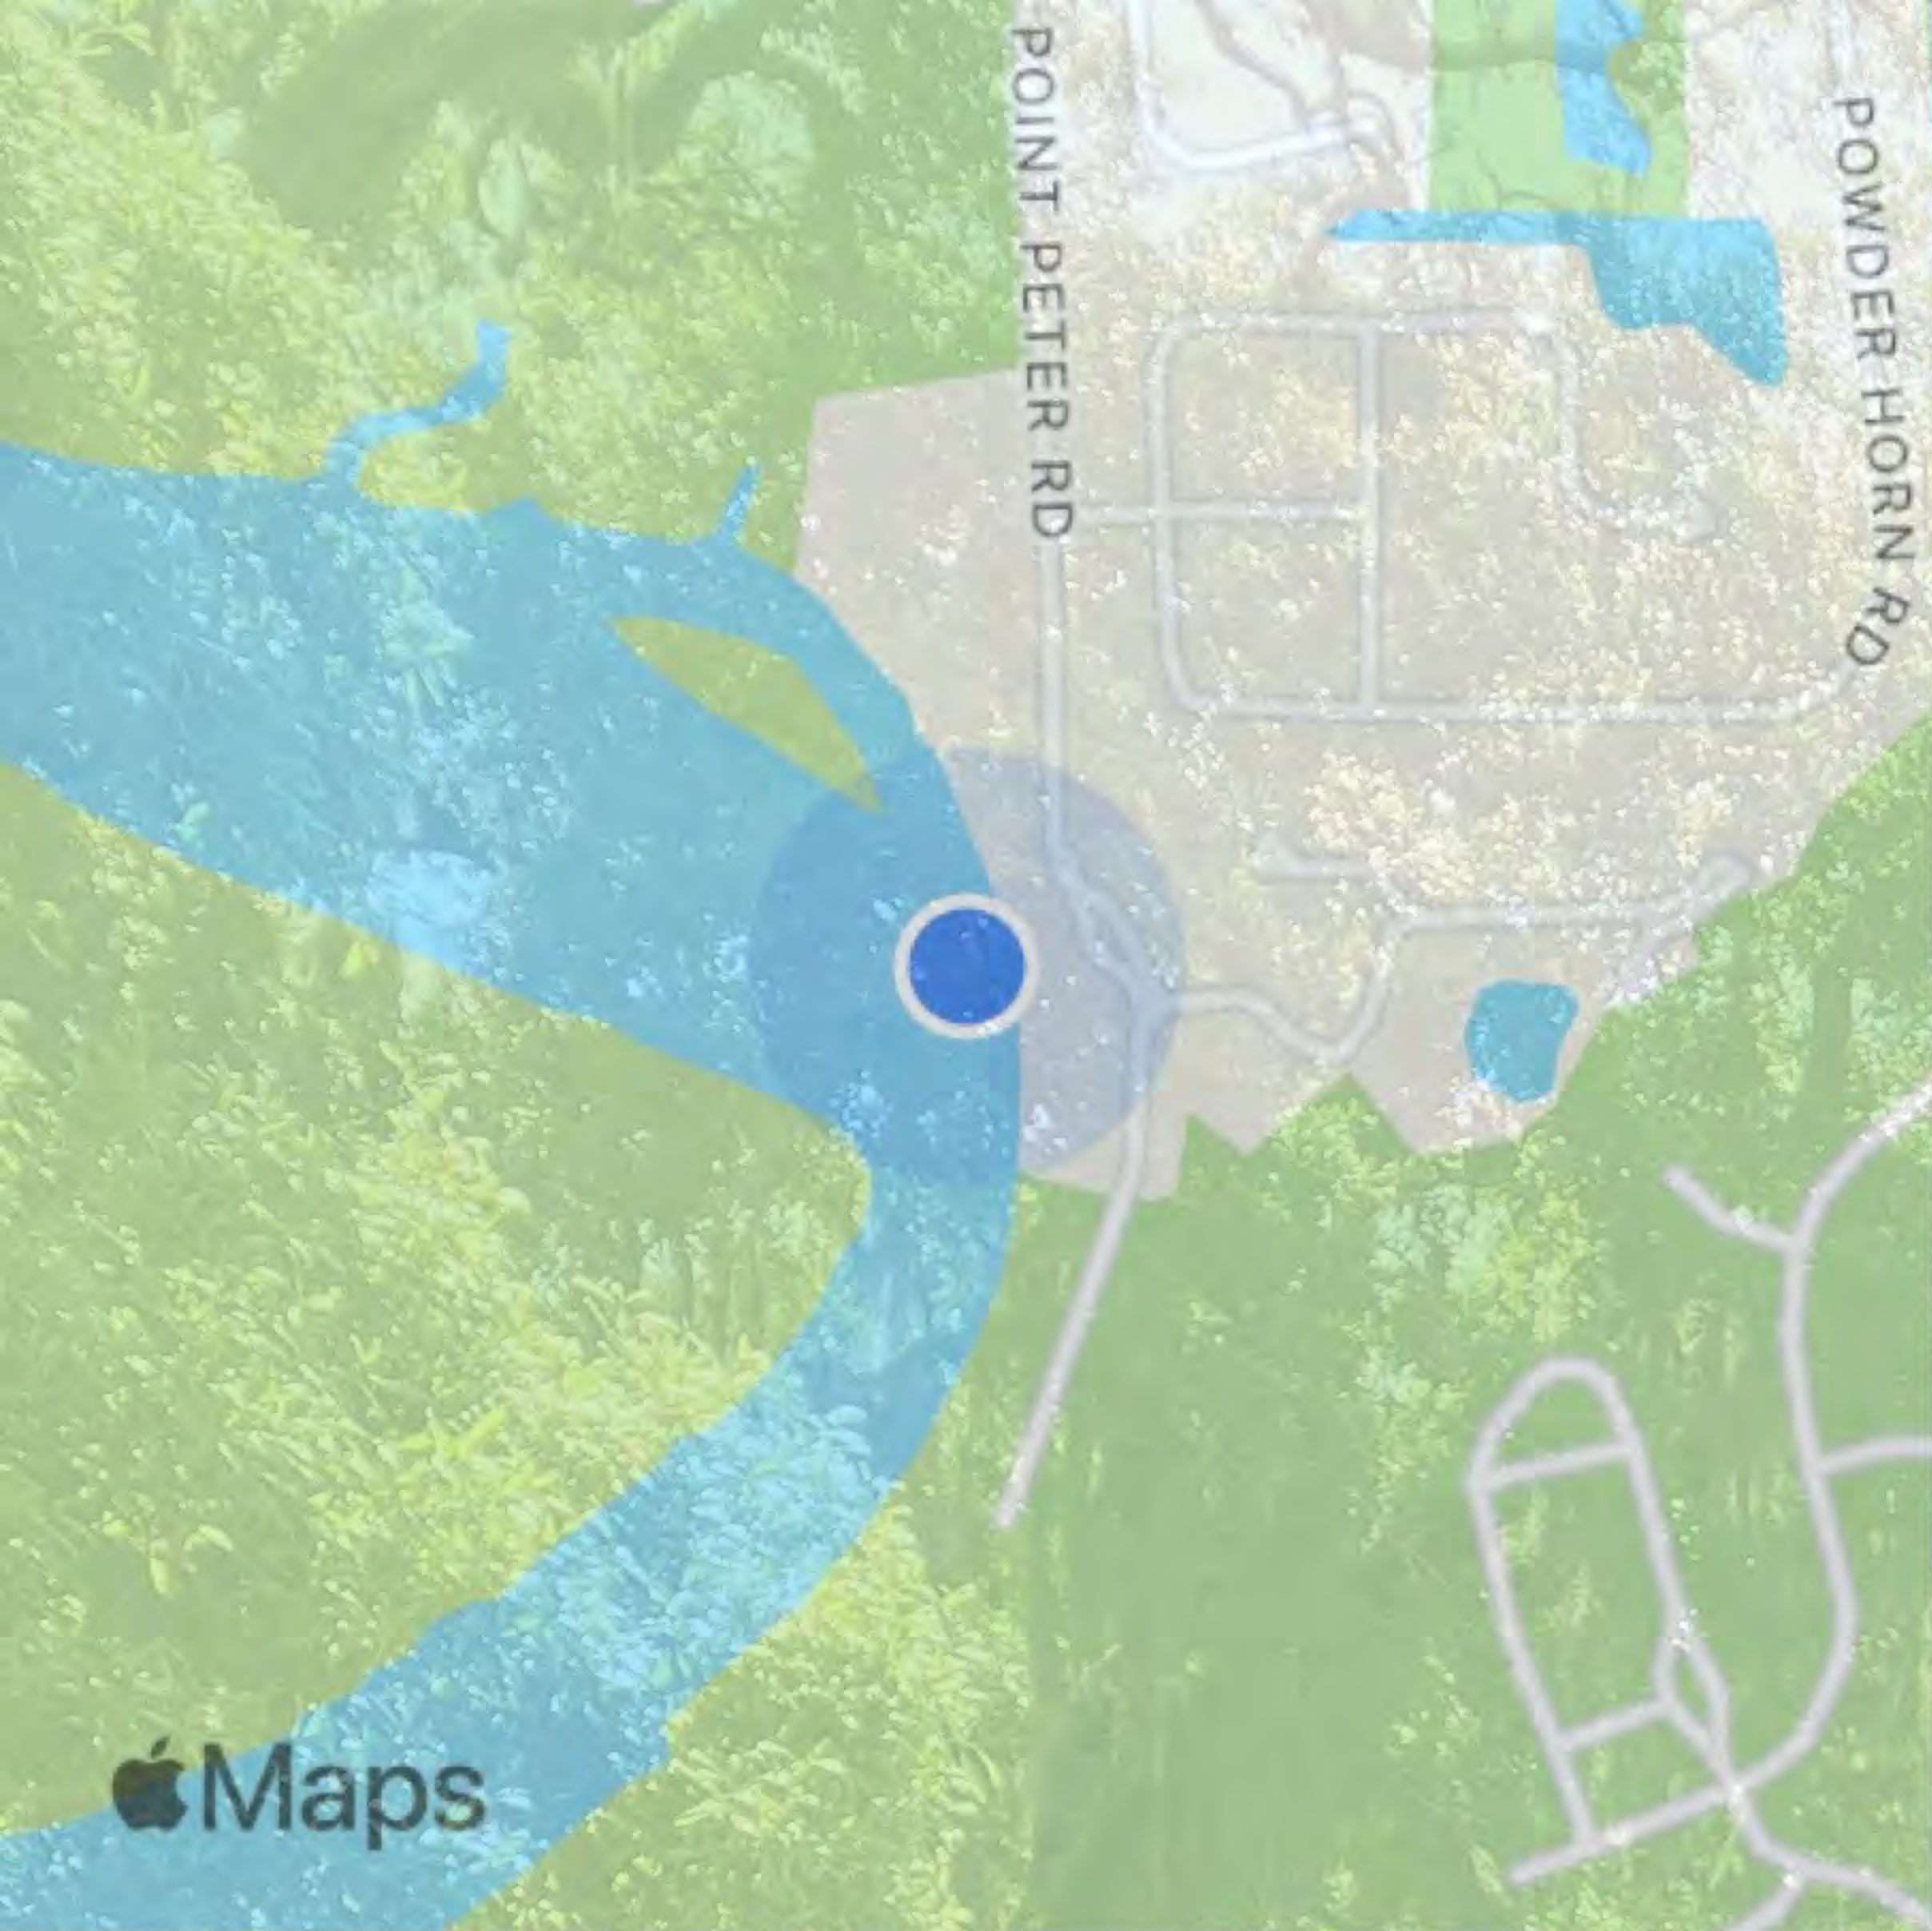

Thu, May 02 2024 10:55:10
+30.742100,-81.524487
1176 New Point Peter Rd
Camden County

Thu, May 02 2024 10:55:50
+30.741913,-81.524515
1176 New Point Peter Rd
Camden County

Thu, May 02 2024 10:55:59
+30.741913,-81.524515
1176 New Point Peter Rd
Camden County

Thu, May 02 2024 10:56:19
+30.741913,-81.524515
1176 New Point Peter Rd
Camden County

Thu, May 02 2024 10:57:38
+30.741753,-81.524450
1176 New Point Peter Rd
Camden County

Thu, May 02 2024 11:02:27
+30.741707,-81.524315
1176 New Point Peter Rd
Camden County

Thu, May 02 2024 11:02:32
+30.741719,-81.524427
1176 New Point Peter Rd
Camden County

Thu, May 02 2024 11:03:26
+30.742189,-81.524538
1176 New Point Peter Rd
Camden County

Thu, May 02 2024 11:03:29
+30.742189,-81.524538
1176 New Point Peter Rd
Camden County

Thu, May 02 2024 11:03:35
+30.742189,-81.524538
1176 New Point Peter Rd
Camden County

Thu, May 02 2024 11:04:44
+30.741930,-81.524345
1176 New Point Peter Rd
Camden County