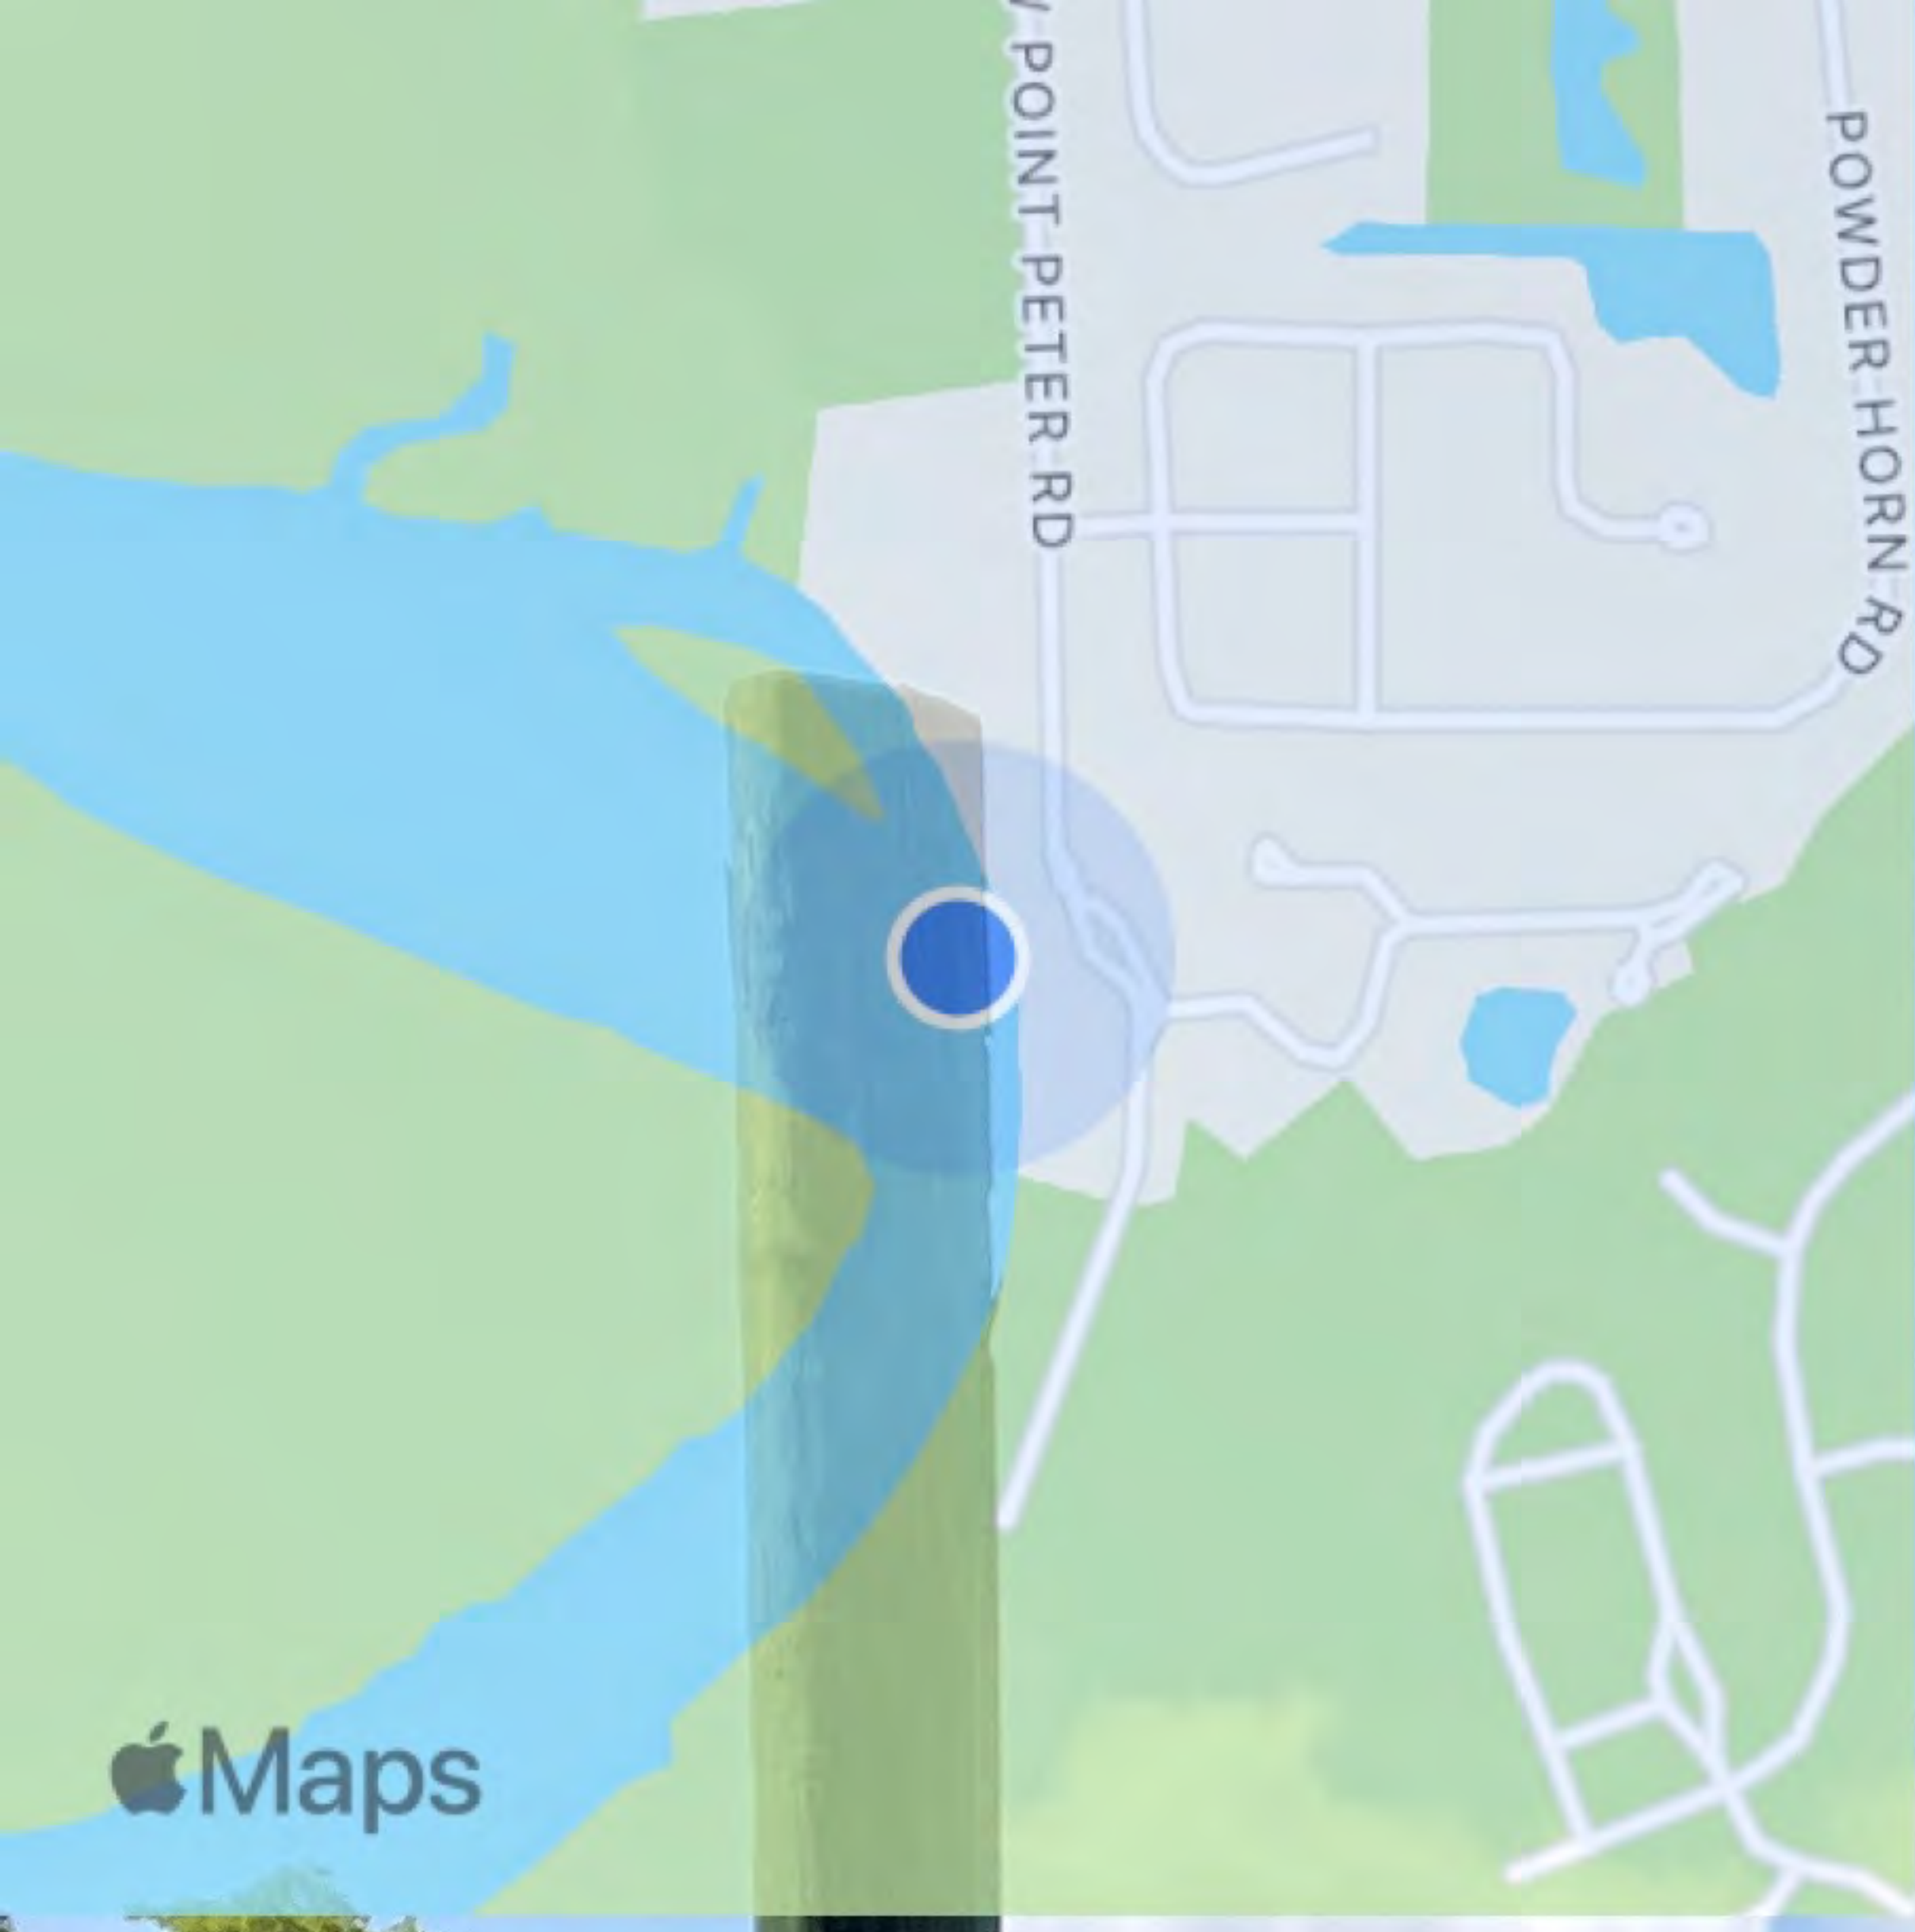

Thu, May 02 2024 10:55:10
+30.742100,-81.524487
1176 New Point Peter Rd
Camden County

Thu, May 02 2024 10:55:50
+30.741913,-81.524515
1176 New Point Peter Rd
Camden County

Thu, May 02 2024 10:55:59
+30.741913,-81.524515
1176 New Point Peter Rd
Camden County

Thu, May 02 2024 10:56:19
+30.741913,-81.524515
1176 New Point Peter Rd
Camden County

Thu, May 02 2024 10:57:38
+30.741753,-81.524450
1176 New Point Peter Rd
Camden County

Thu, May 02 2024 11:02:27
+30.741707,-81.524315
1176 New Point Peter Rd
Camden County

Thu, May 02 2024 11:02:32
+30.741719,-81.524427
1176 New Point Peter Rd
Camden County

Thu, May 02 2024 11:03:26
+30.742189,-81.524538
1176 New Point Peter Rd
Camden County

Thu, May 02 2024 11:03:29
+30.742189,-81.524538
1176 New Point Peter Rd
Camden County

Thu, May 02 2024 11:03:35
+30.742189,-81.524538
1176 New Point Peter Rd
Camden County

Thu, May 02 2024 11:04:44
+30.741930,-81.524345
1176 New Point Peter Rd
Camden County