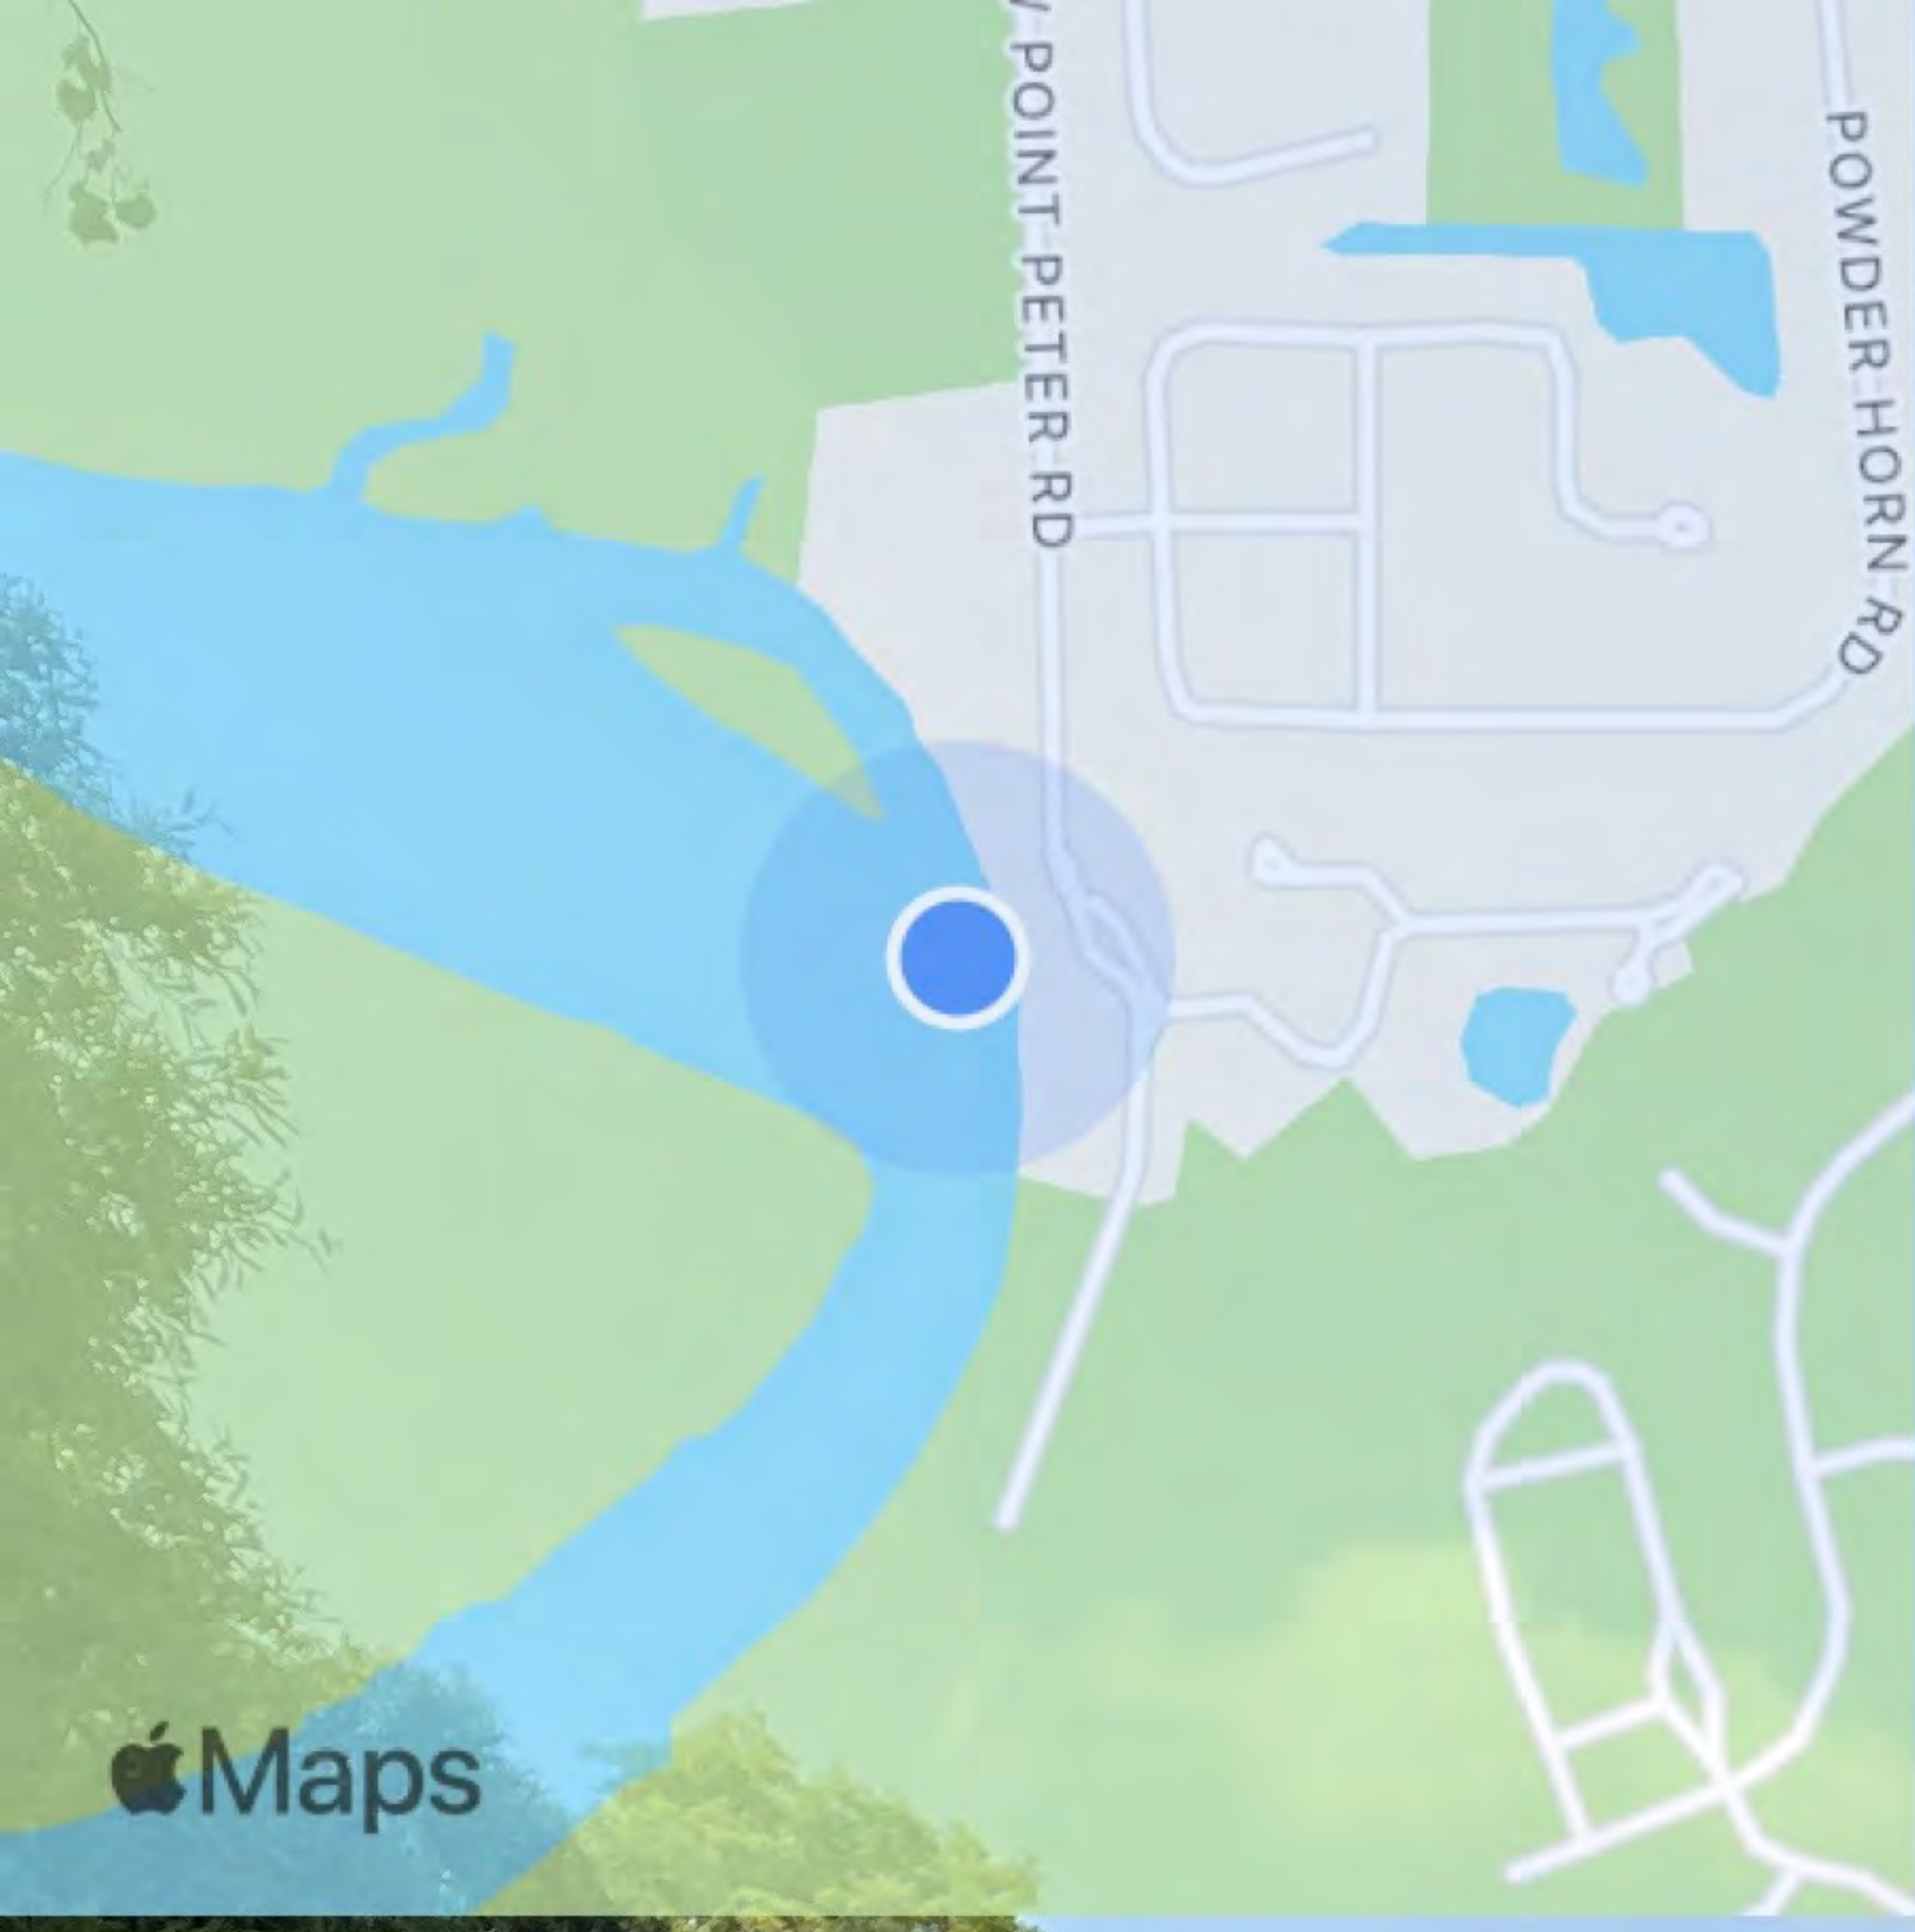

Thu, May 02 2024 10:55:10
+30.742100,-81.524487
1176 New Point Peter Rd
Camden County

Thu, May 02 2024 10:55:50
+30.741913,-81.524515
1176 New Point Peter Rd
Camden County

Thu, May 02 2024 10:55:59
+30.741913,-81.524515
1176 New Point Peter Rd
Camden County

Thu, May 02 2024 10:56:19
+30.741913,-81.524515
1176 New Point Peter Rd
Camden County

Thu, May 02 2024 10:57:38
+30.741753,-81.524450
1176 New Point Peter Rd
Camden County

Thu, May 02 2024 11:02:27
+30.741707,-81.524315
1176 New Point Peter Rd
Camden County

Thu, May 02 2024 11:02:32
+30.741719,-81.524427
1176 New Point Peter Rd
Camden County

Thu, May 02 2024 11:03:26
+30.742189,-81.524538
1176 New Point Peter Rd
Camden County

Thu, May 02 2024 11:03:29
+30.742189,-81.524538
1176 New Point Peter Rd
Camden County

Thu, May 02 2024 11:03:35
+30.742189,-81.524538
1176 New Point Peter Rd
Camden County

Thu, May 02 2024 11:04:44
+30.741930,-81.524345
1176 New Point Peter Rd
Camden County