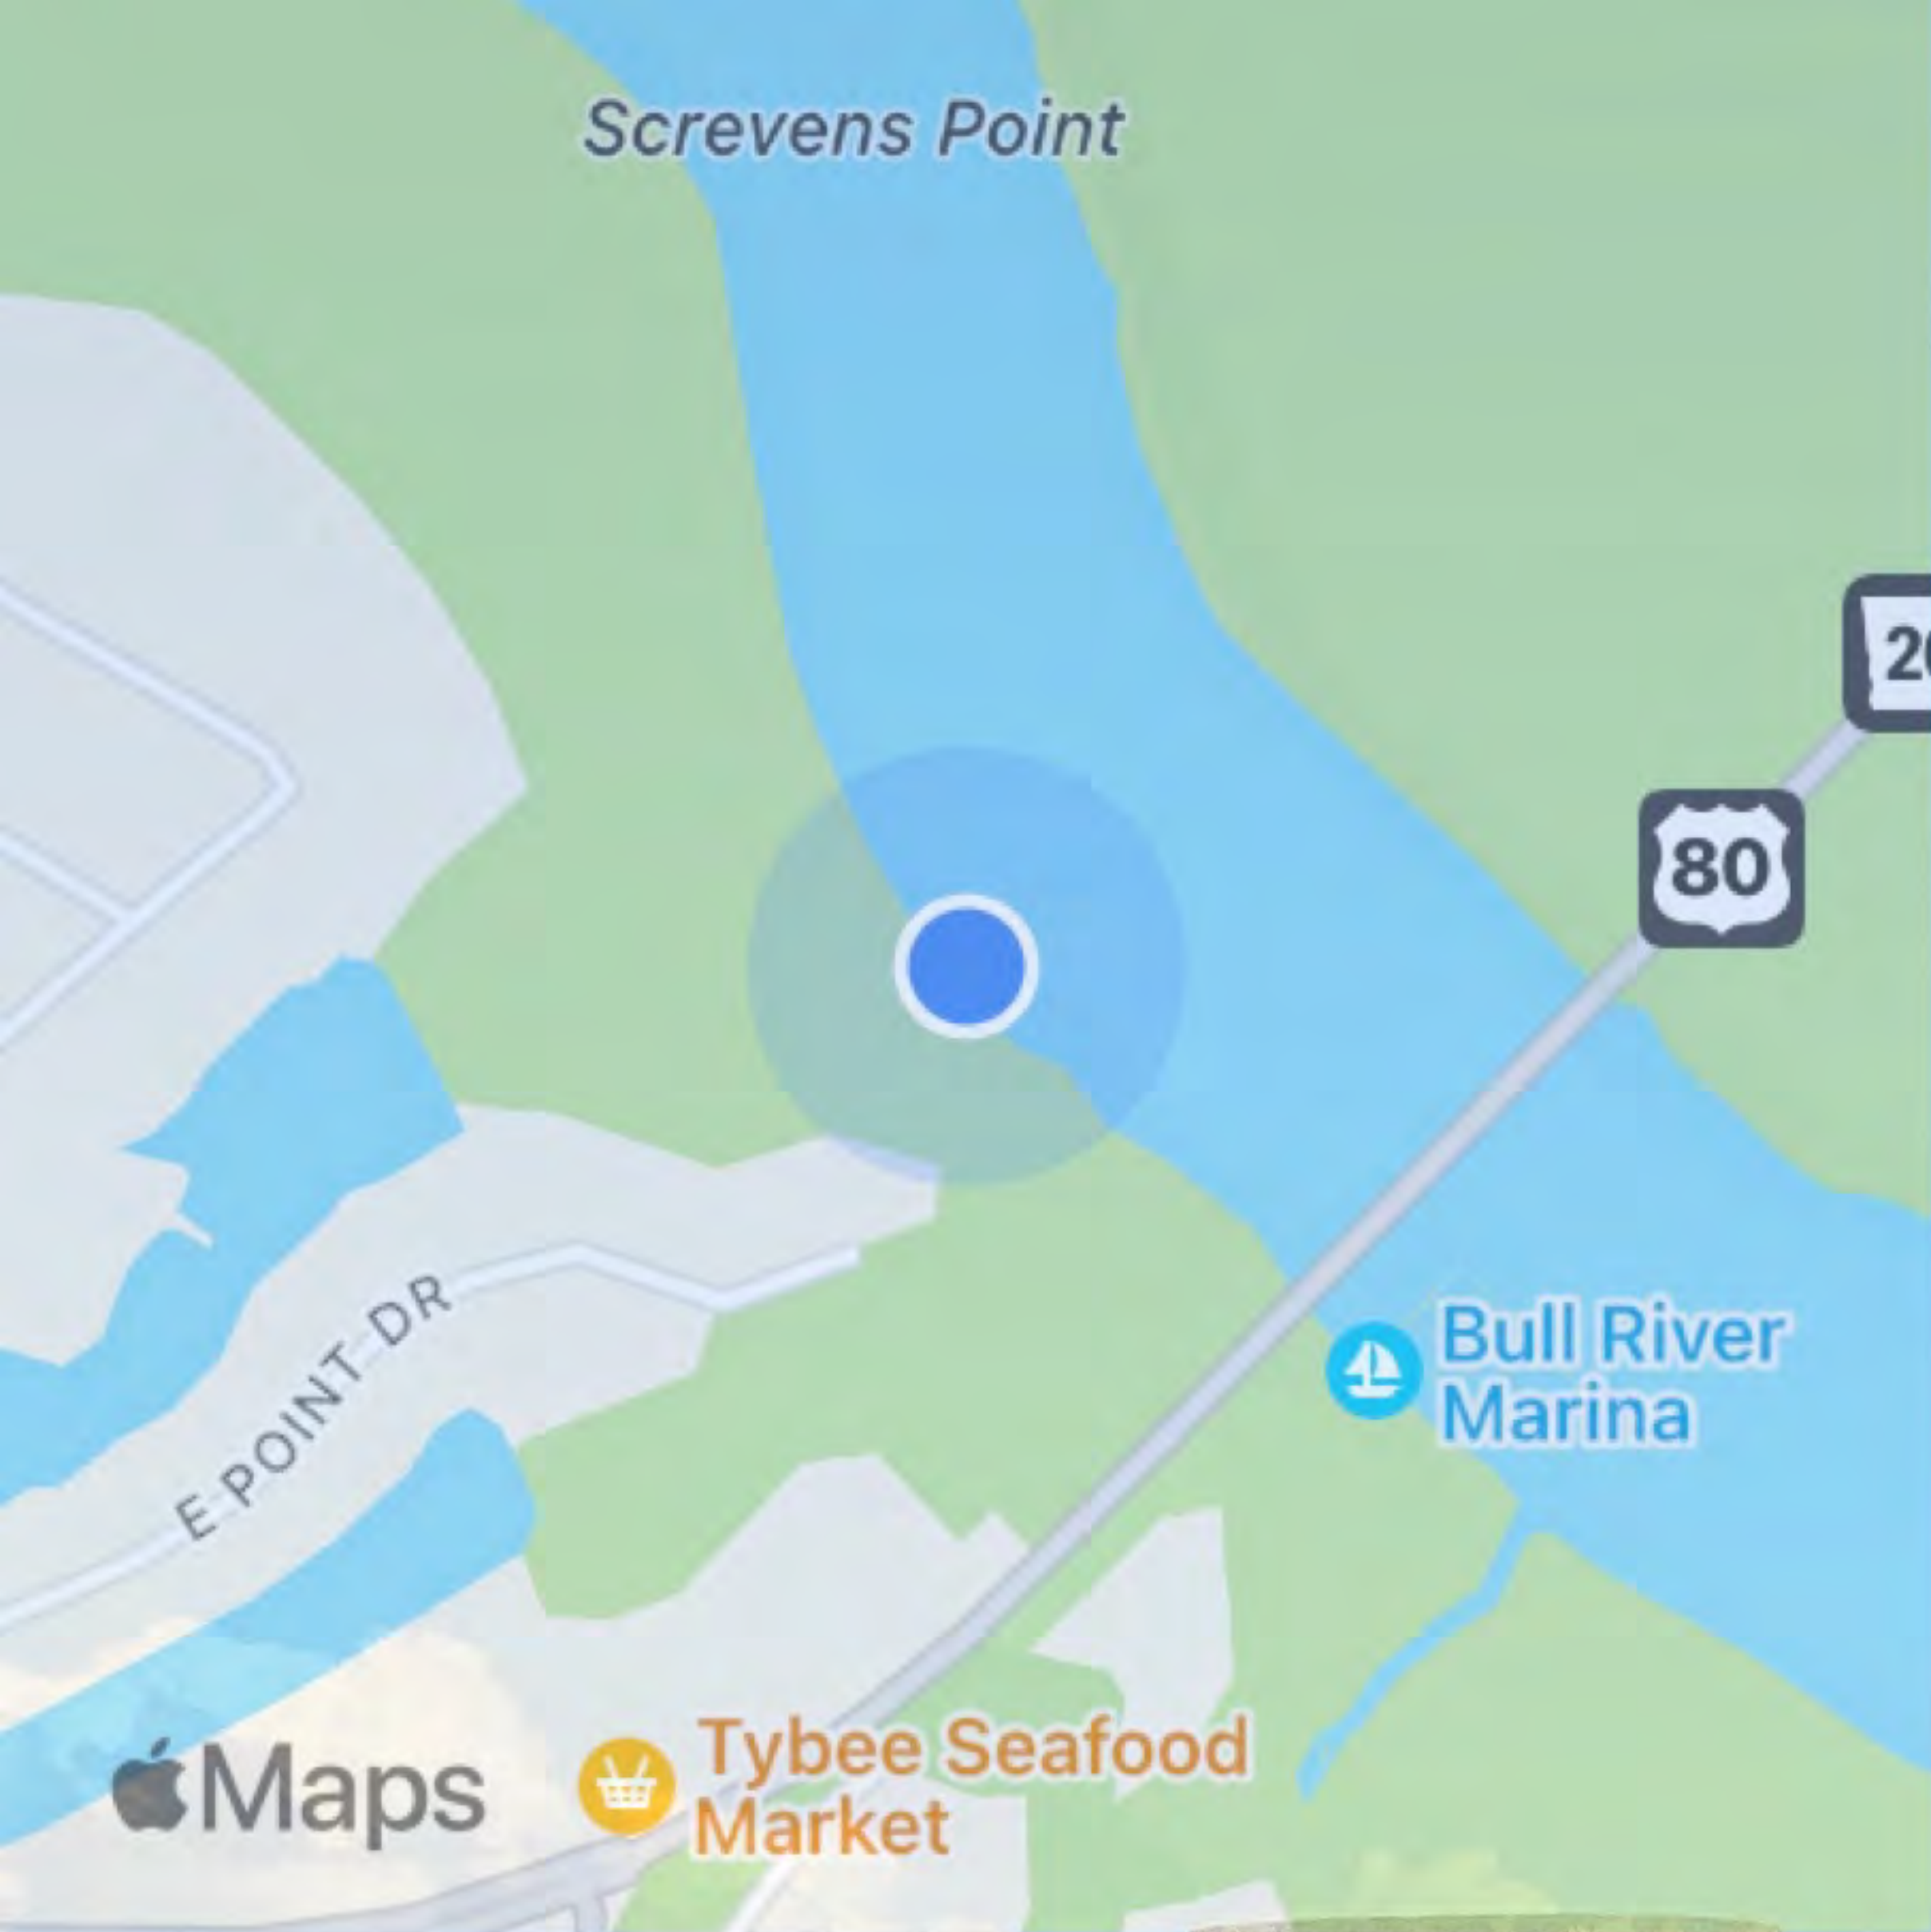

Tue, Sep 24 2024 13:19:36  
+32.035855,-80.962530  
226 E Point Dr  
Chatham County

Tue, Sep 24 2024 13:20:40  
+32.036483,-80.961989  
Wilmington Island  
Chatham County

Tue, Sep 24 2024 13:21:07  
+32.036634,-80.961853  
Bull River  
Chatham County

Tue, Sep 24 2024 13:21:29  
+32.036634,-80.961853  
Bull River  
Chatham County