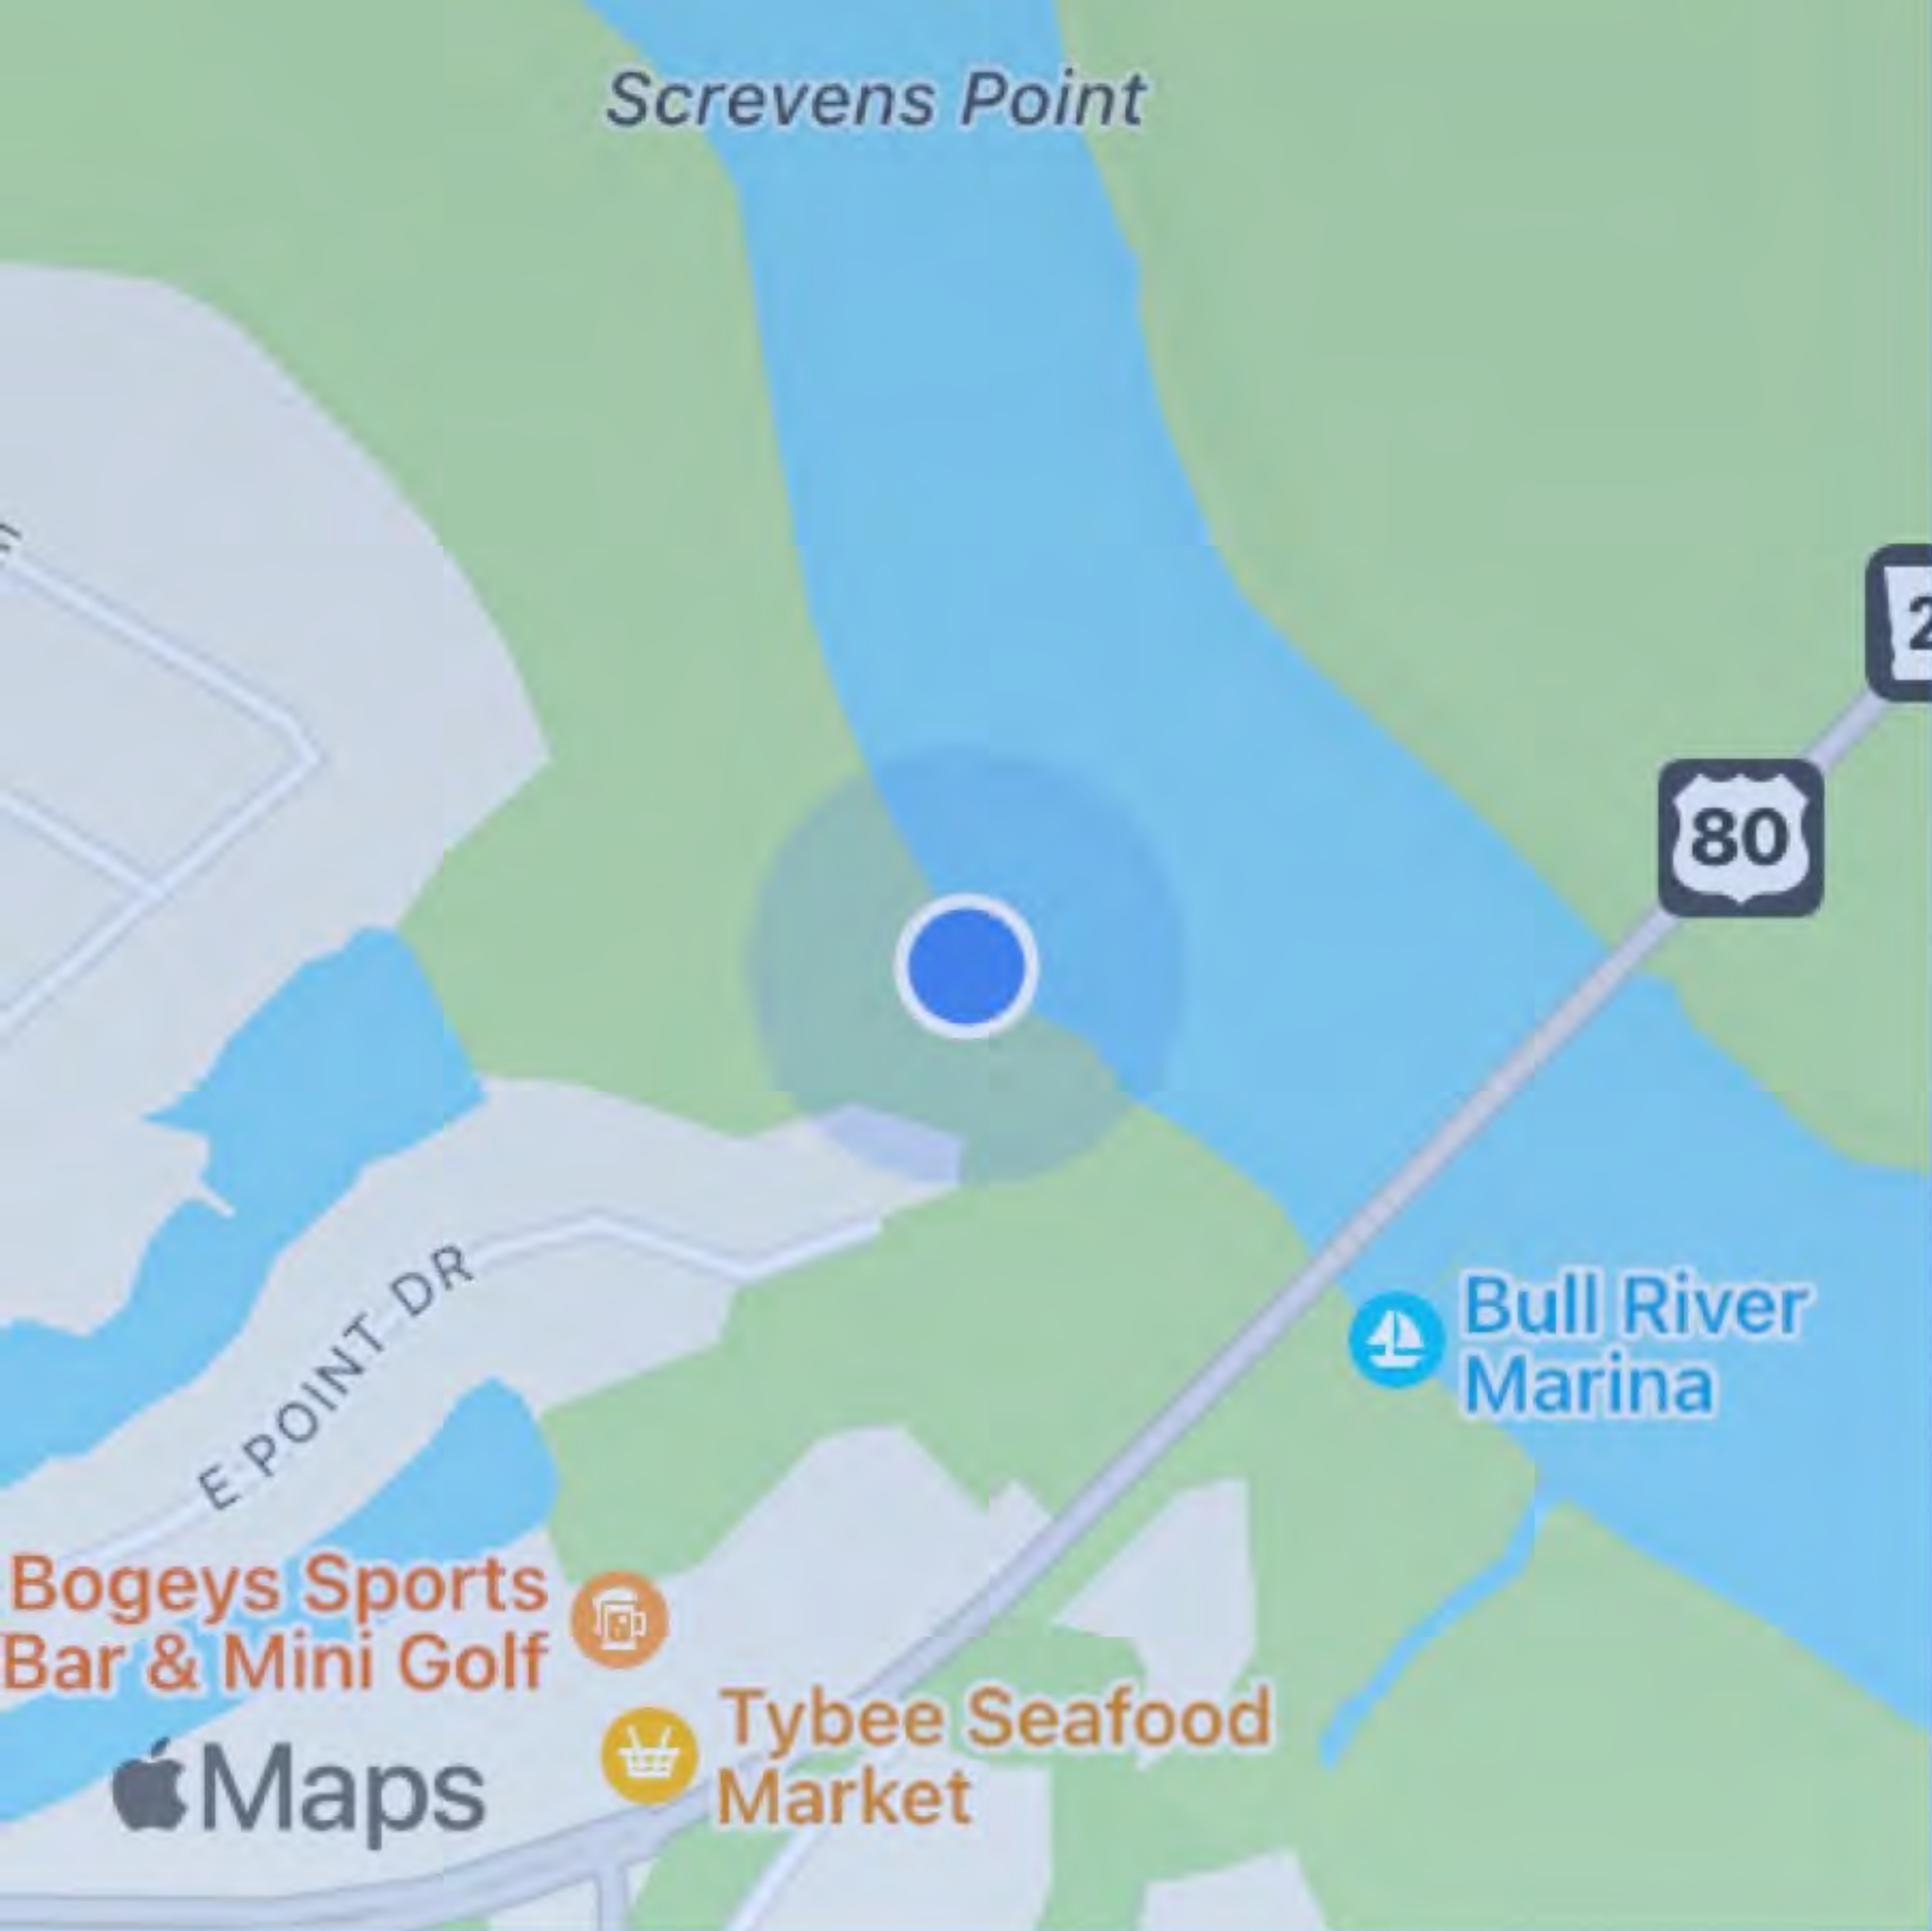

Tue, Sep 24 2024 13:19:36  
+32.035855,-80.962530  
226 E Point Dr  
Chatham County

Tue, Sep 24 2024 13:20:40  
+32.036483,-80.961989  
Wilmington Island  
Chatham County

Tue, Sep 24 2024 13:21:07  
+32.036634,-80.961853  
Bull River  
Chatham County

Tue, Sep 24 2024 13:21:29  
+32.036634,-80.961853  
Bull River  
Chatham County