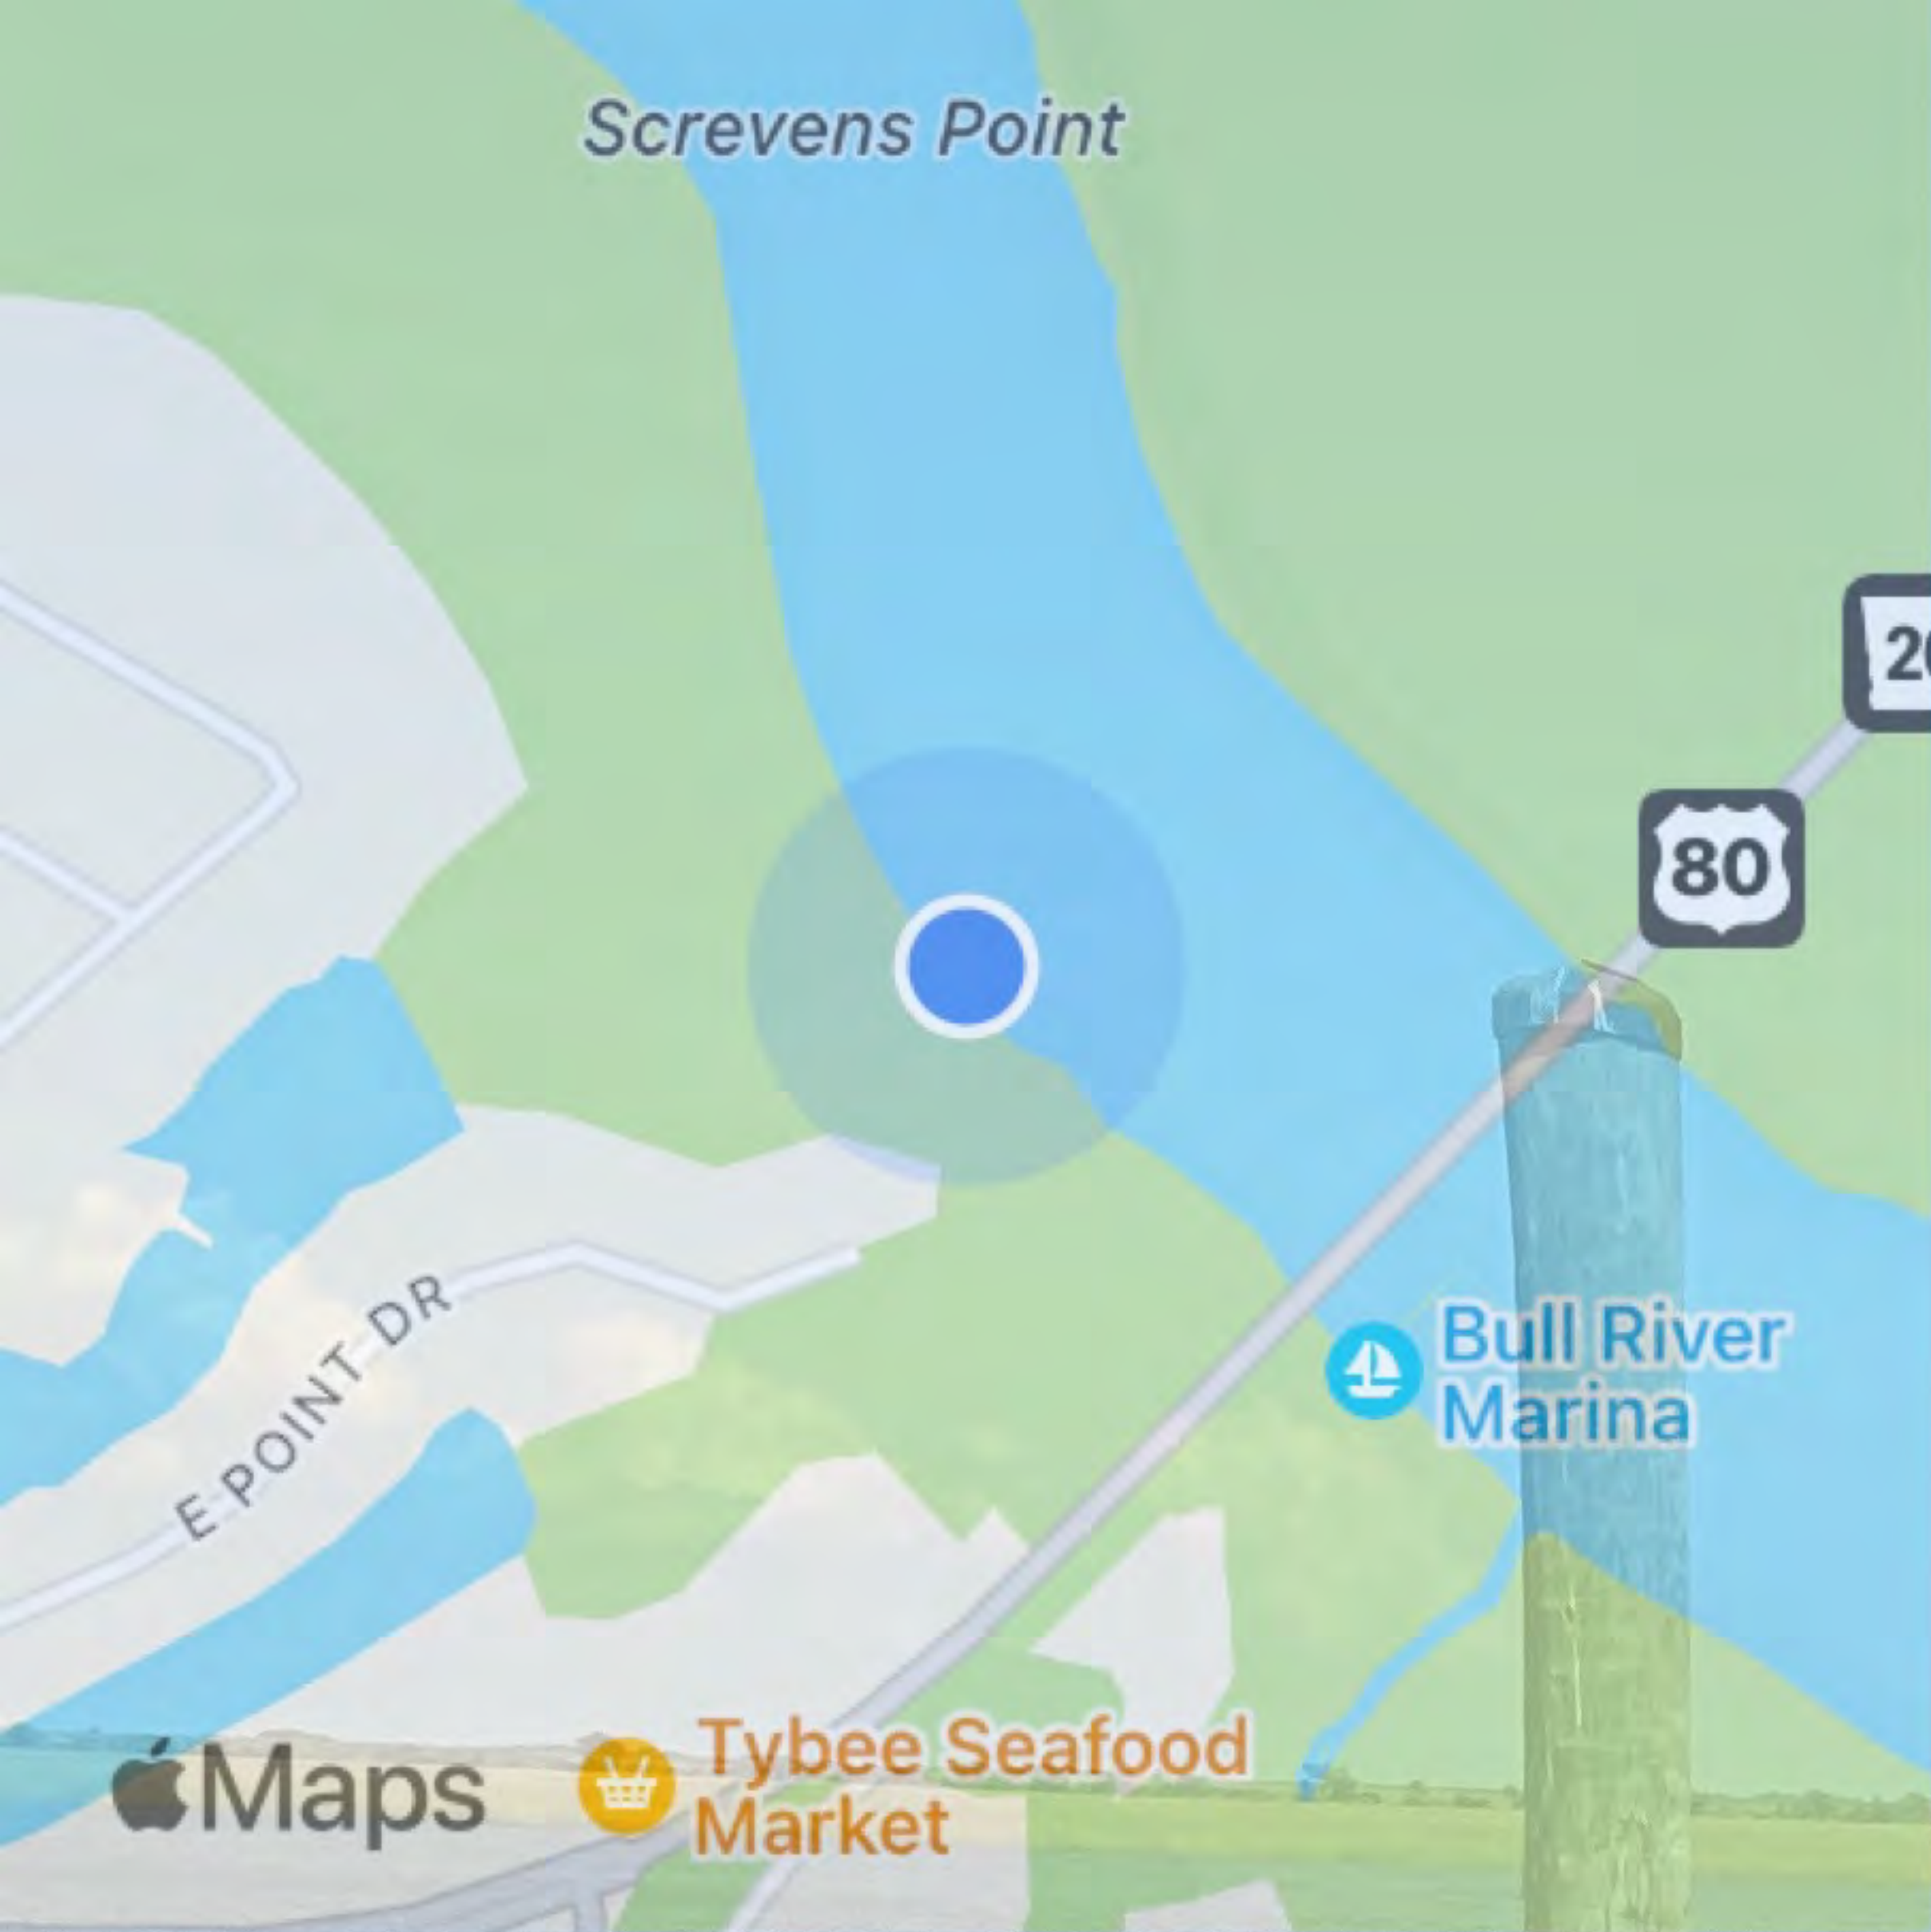

Tue, Sep 24 2024 13:19:36  
+32.035855,-80.962530  
226 E Point Dr  
Chatham County

Tue, Sep 24 2024 13:20:40  
+32.036483,-80.961989  
Wilmington Island  
Chatham County

Tue, Sep 24 2024 13:21:07  
+32.036634,-80.961853  
Bull River  
Chatham County

Tue, Sep 24 2024 13:21:29  
+32.036634,-80.961853  
Bull River  
Chatham County