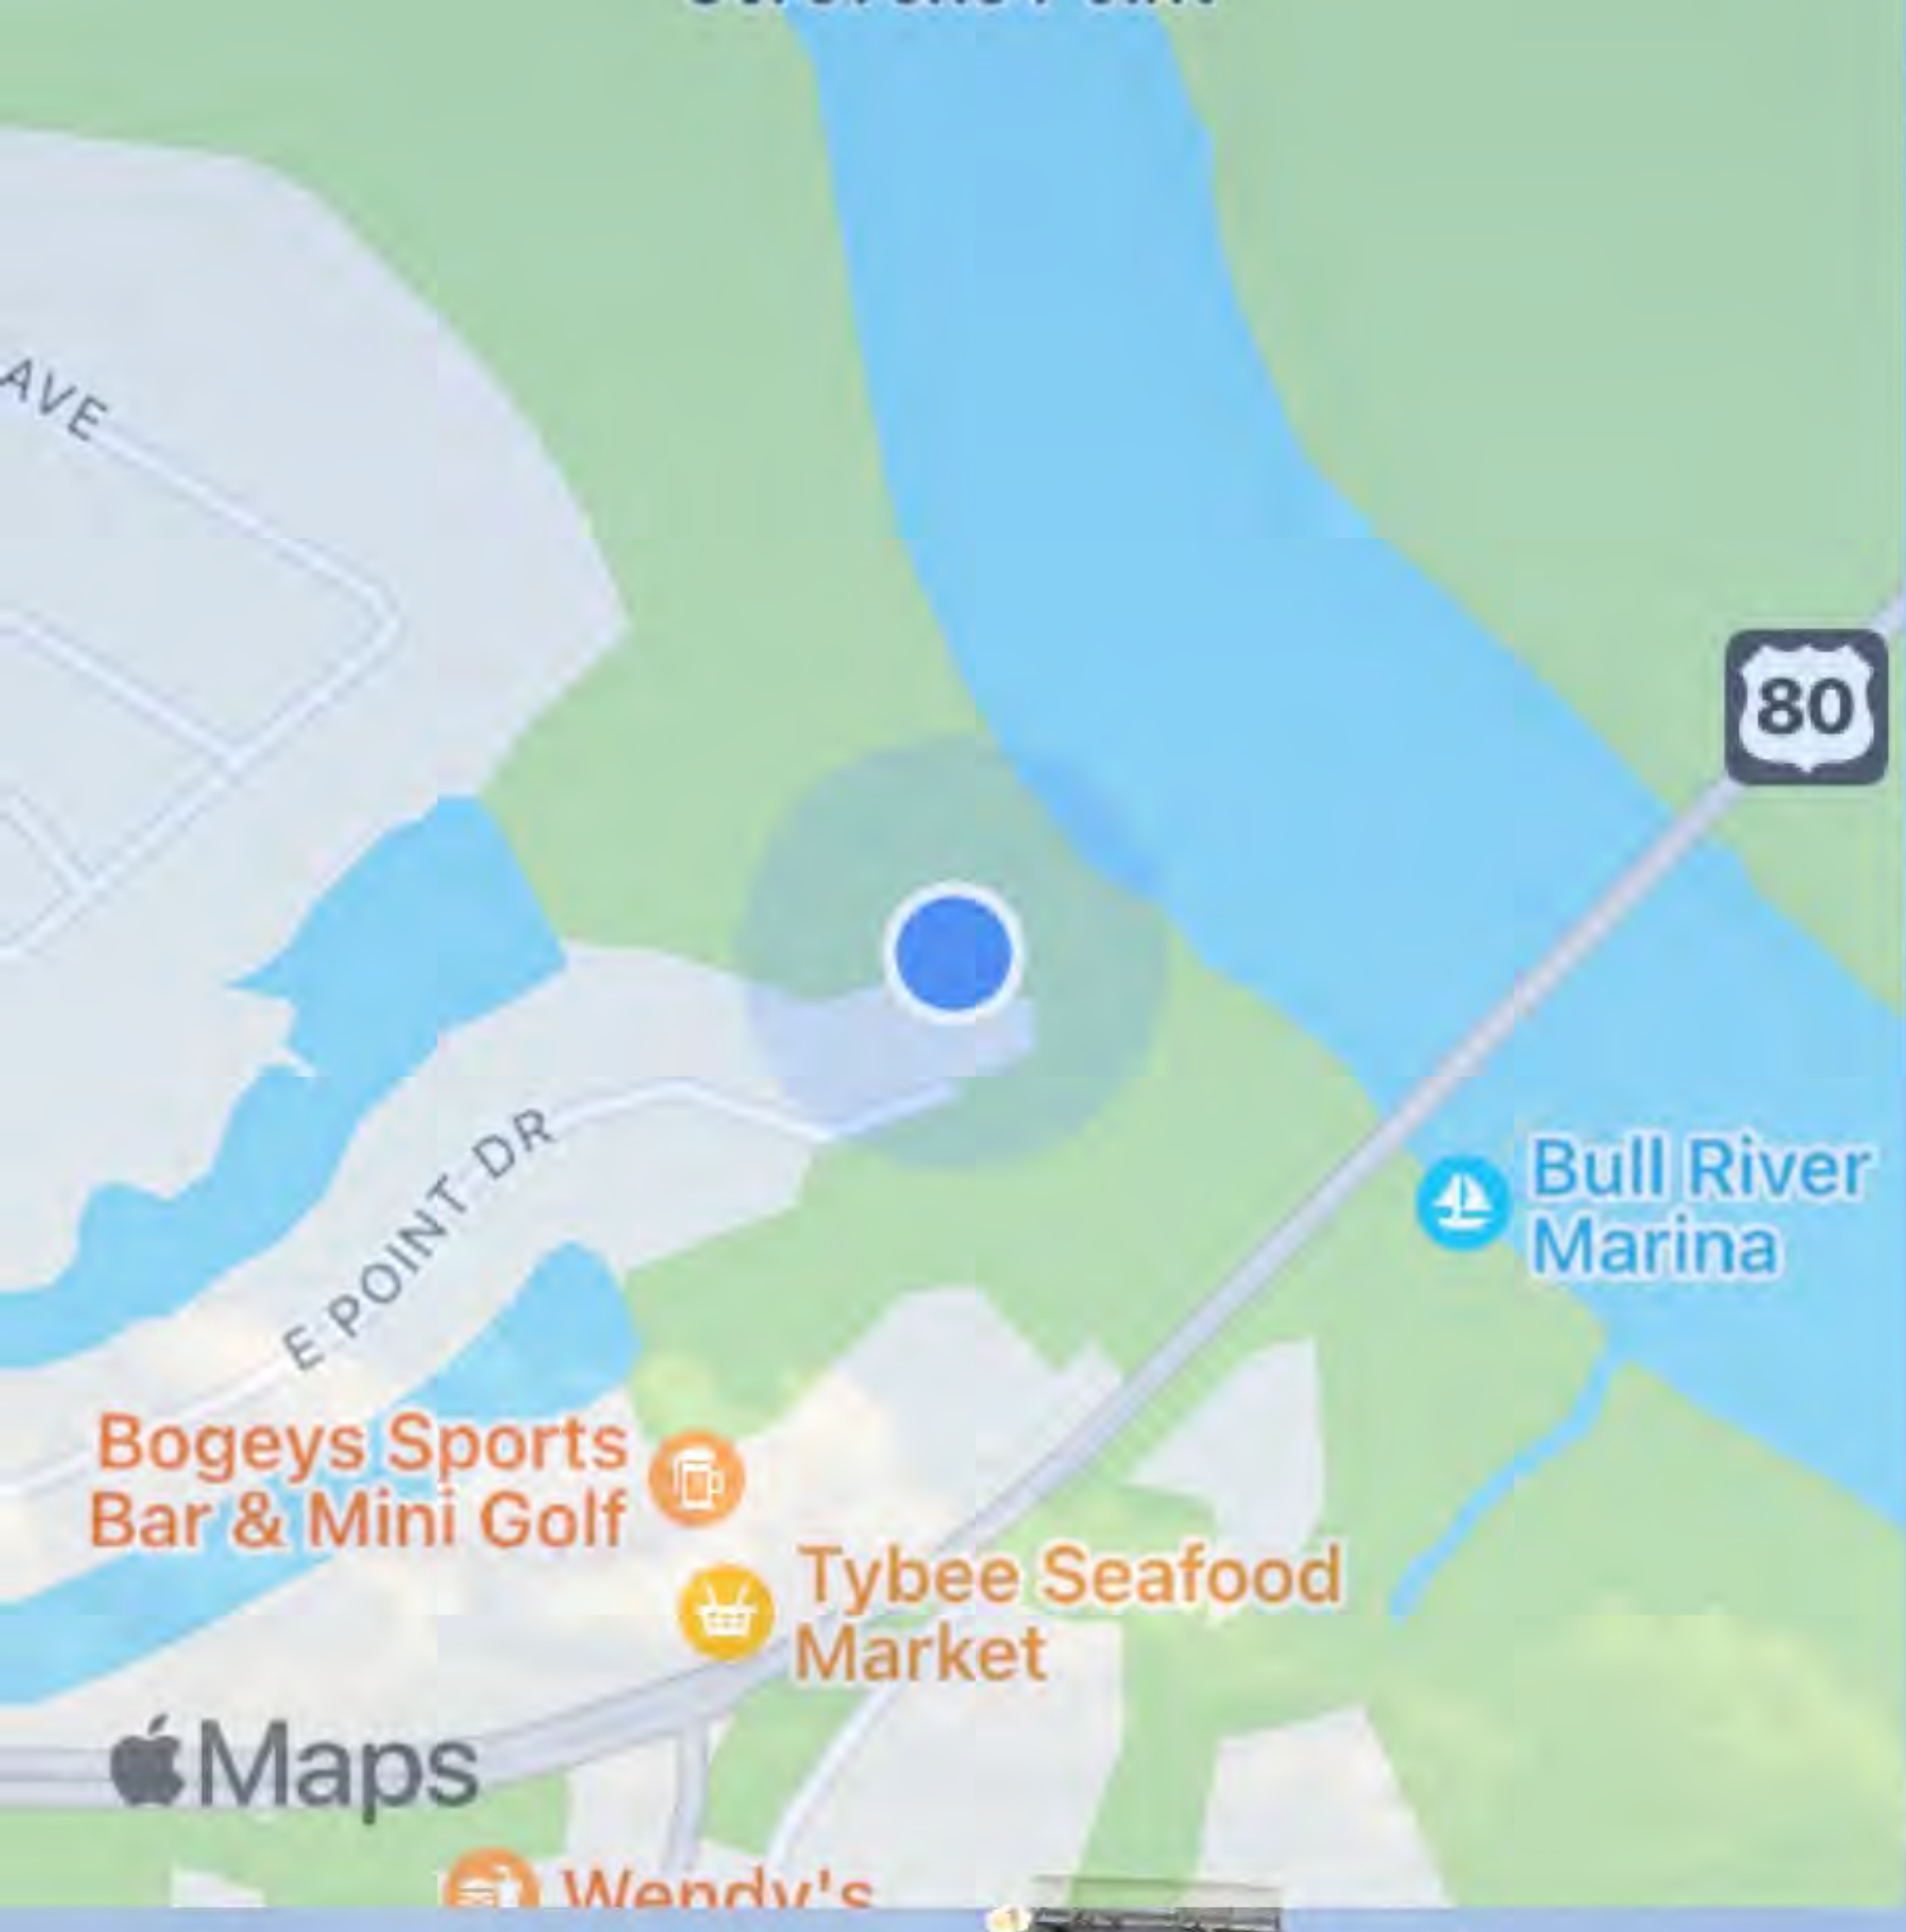

Tue, Sep 24 2024 13:19:36  
+32.035855,-80.962530  
226 E Point Dr  
Chatham County

Tue, Sep 24 2024 13:20:40  
+32.036483,-80.961989  
Wilmington Island  
Chatham County

Tue, Sep 24 2024 13:21:07  
+32.036634,-80.961853  
Bull River  
Chatham County

Tue, Sep 24 2024 13:21:29  
+32.036634,-80.961853  
Bull River  
Chatham County