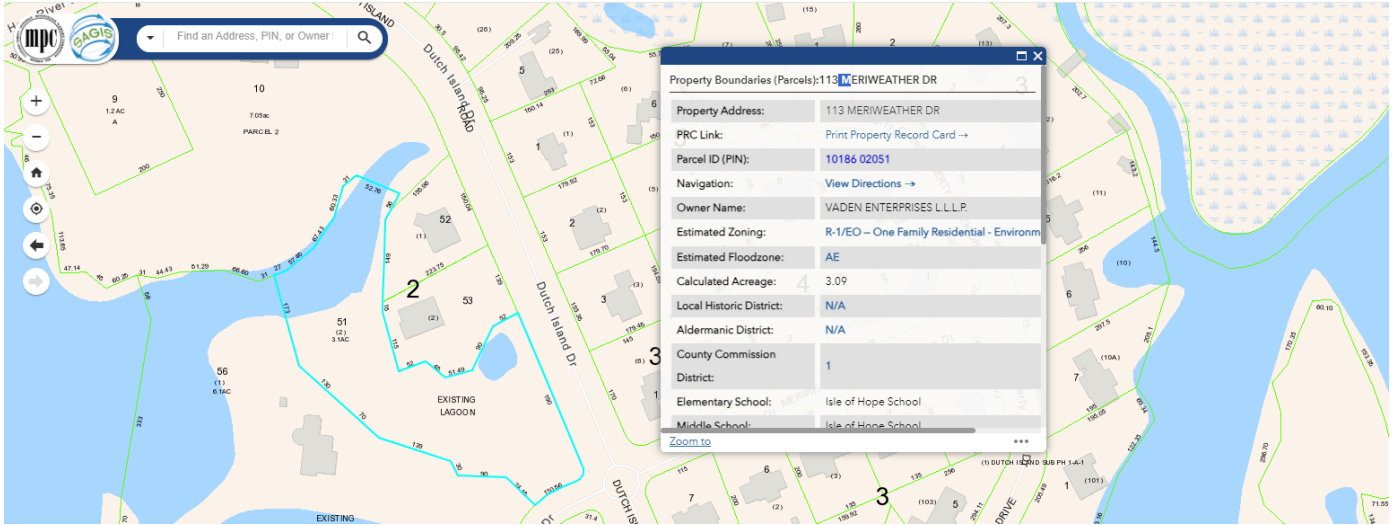

113 Meriweather Drive  
Dutch Island, Chatham

113 Meriweather Drive  
Dutch Island, Chatham

4/17/2024 8:30:17 AM, 1:1

113 Meriweather Drive  
Dutch Island, Chatham

113 Meriweather Drive  
Dutch Island, Chatham

113 Meriweather Drive  
Dutch Island, Chatham

113 Meriweather Drive  
Dutch Island, Chatham