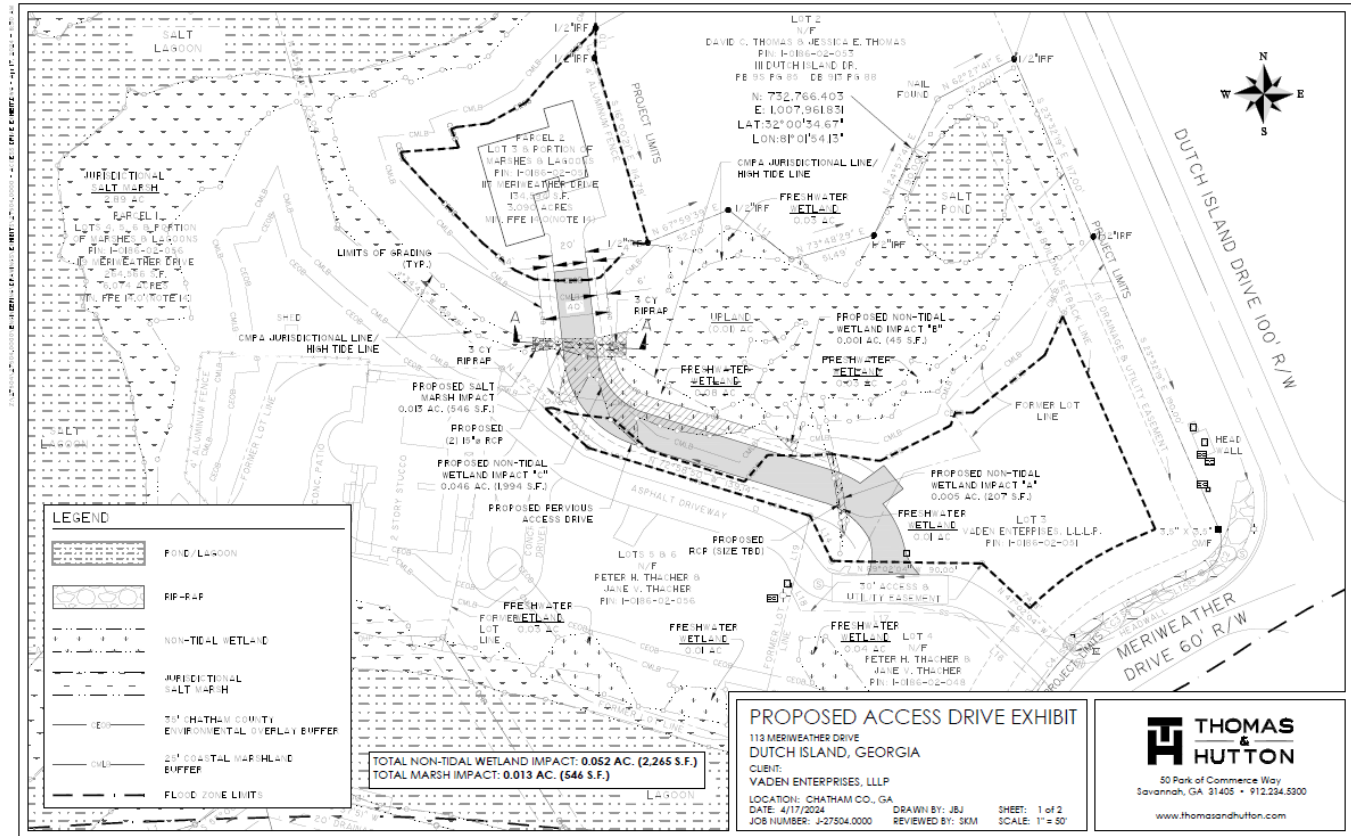

113 Meriweather Drive  
Dutch Island, Chatham

113 Meriweather Drive  
Dutch Island, Chatham

4/17/2024 8:30:17 AM, 1:1

113 Meriweather Drive  
Dutch Island, Chatham

113 Meriweather Drive  
Dutch Island, Chatham

113 Meriweather Drive  
Dutch Island, Chatham

113 Meriweather Drive  
Dutch Island, Chatham