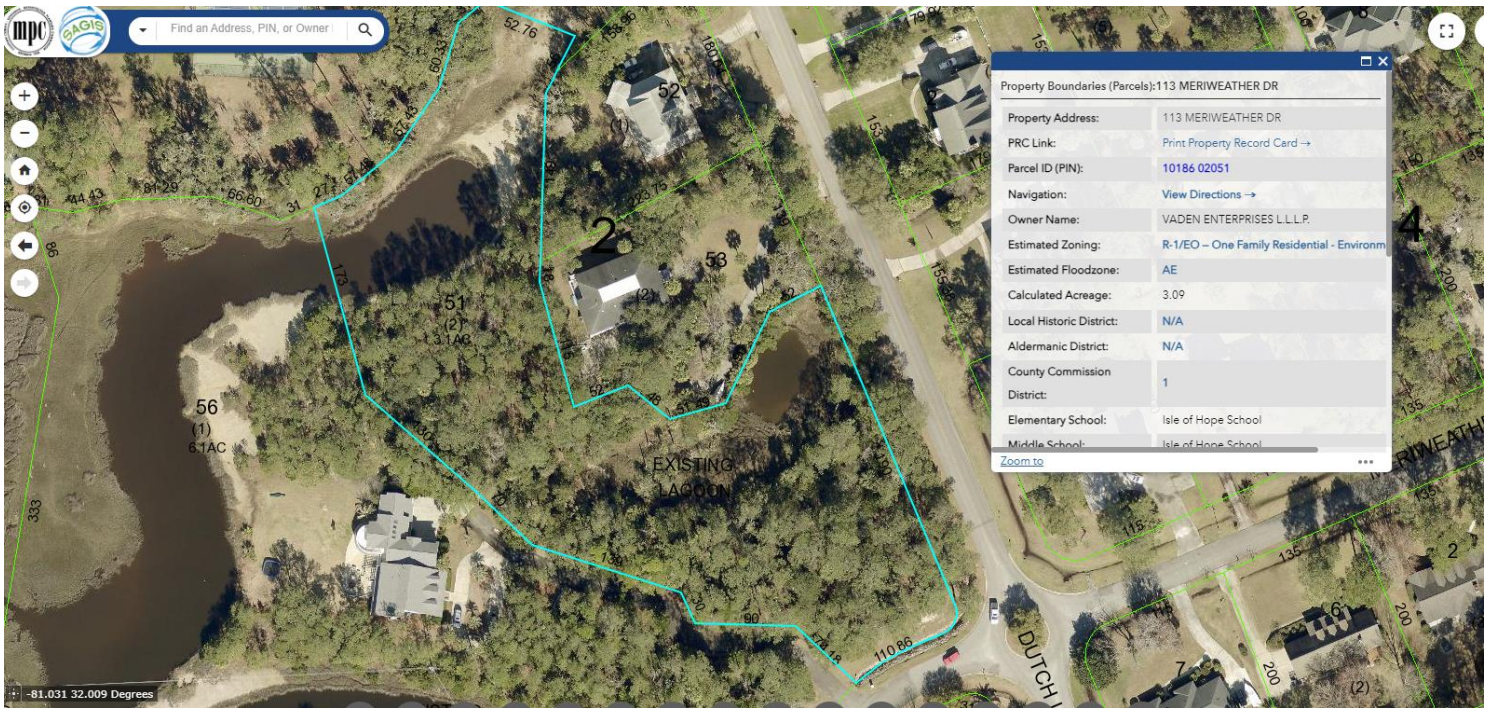

113 Meriweather Drive  
Dutch Island, Chatham

113 Meriweather Drive  
Dutch Island, Chatham

4/17/2024 8:30:17 AM, 1:1

113 Meriweather Drive  
Dutch Island, Chatham

113 Meriweather Drive  
Dutch Island, Chatham

113 Meriweather Drive  
Dutch Island, Chatham

113 Meriweather Drive  
Dutch Island, Chatham