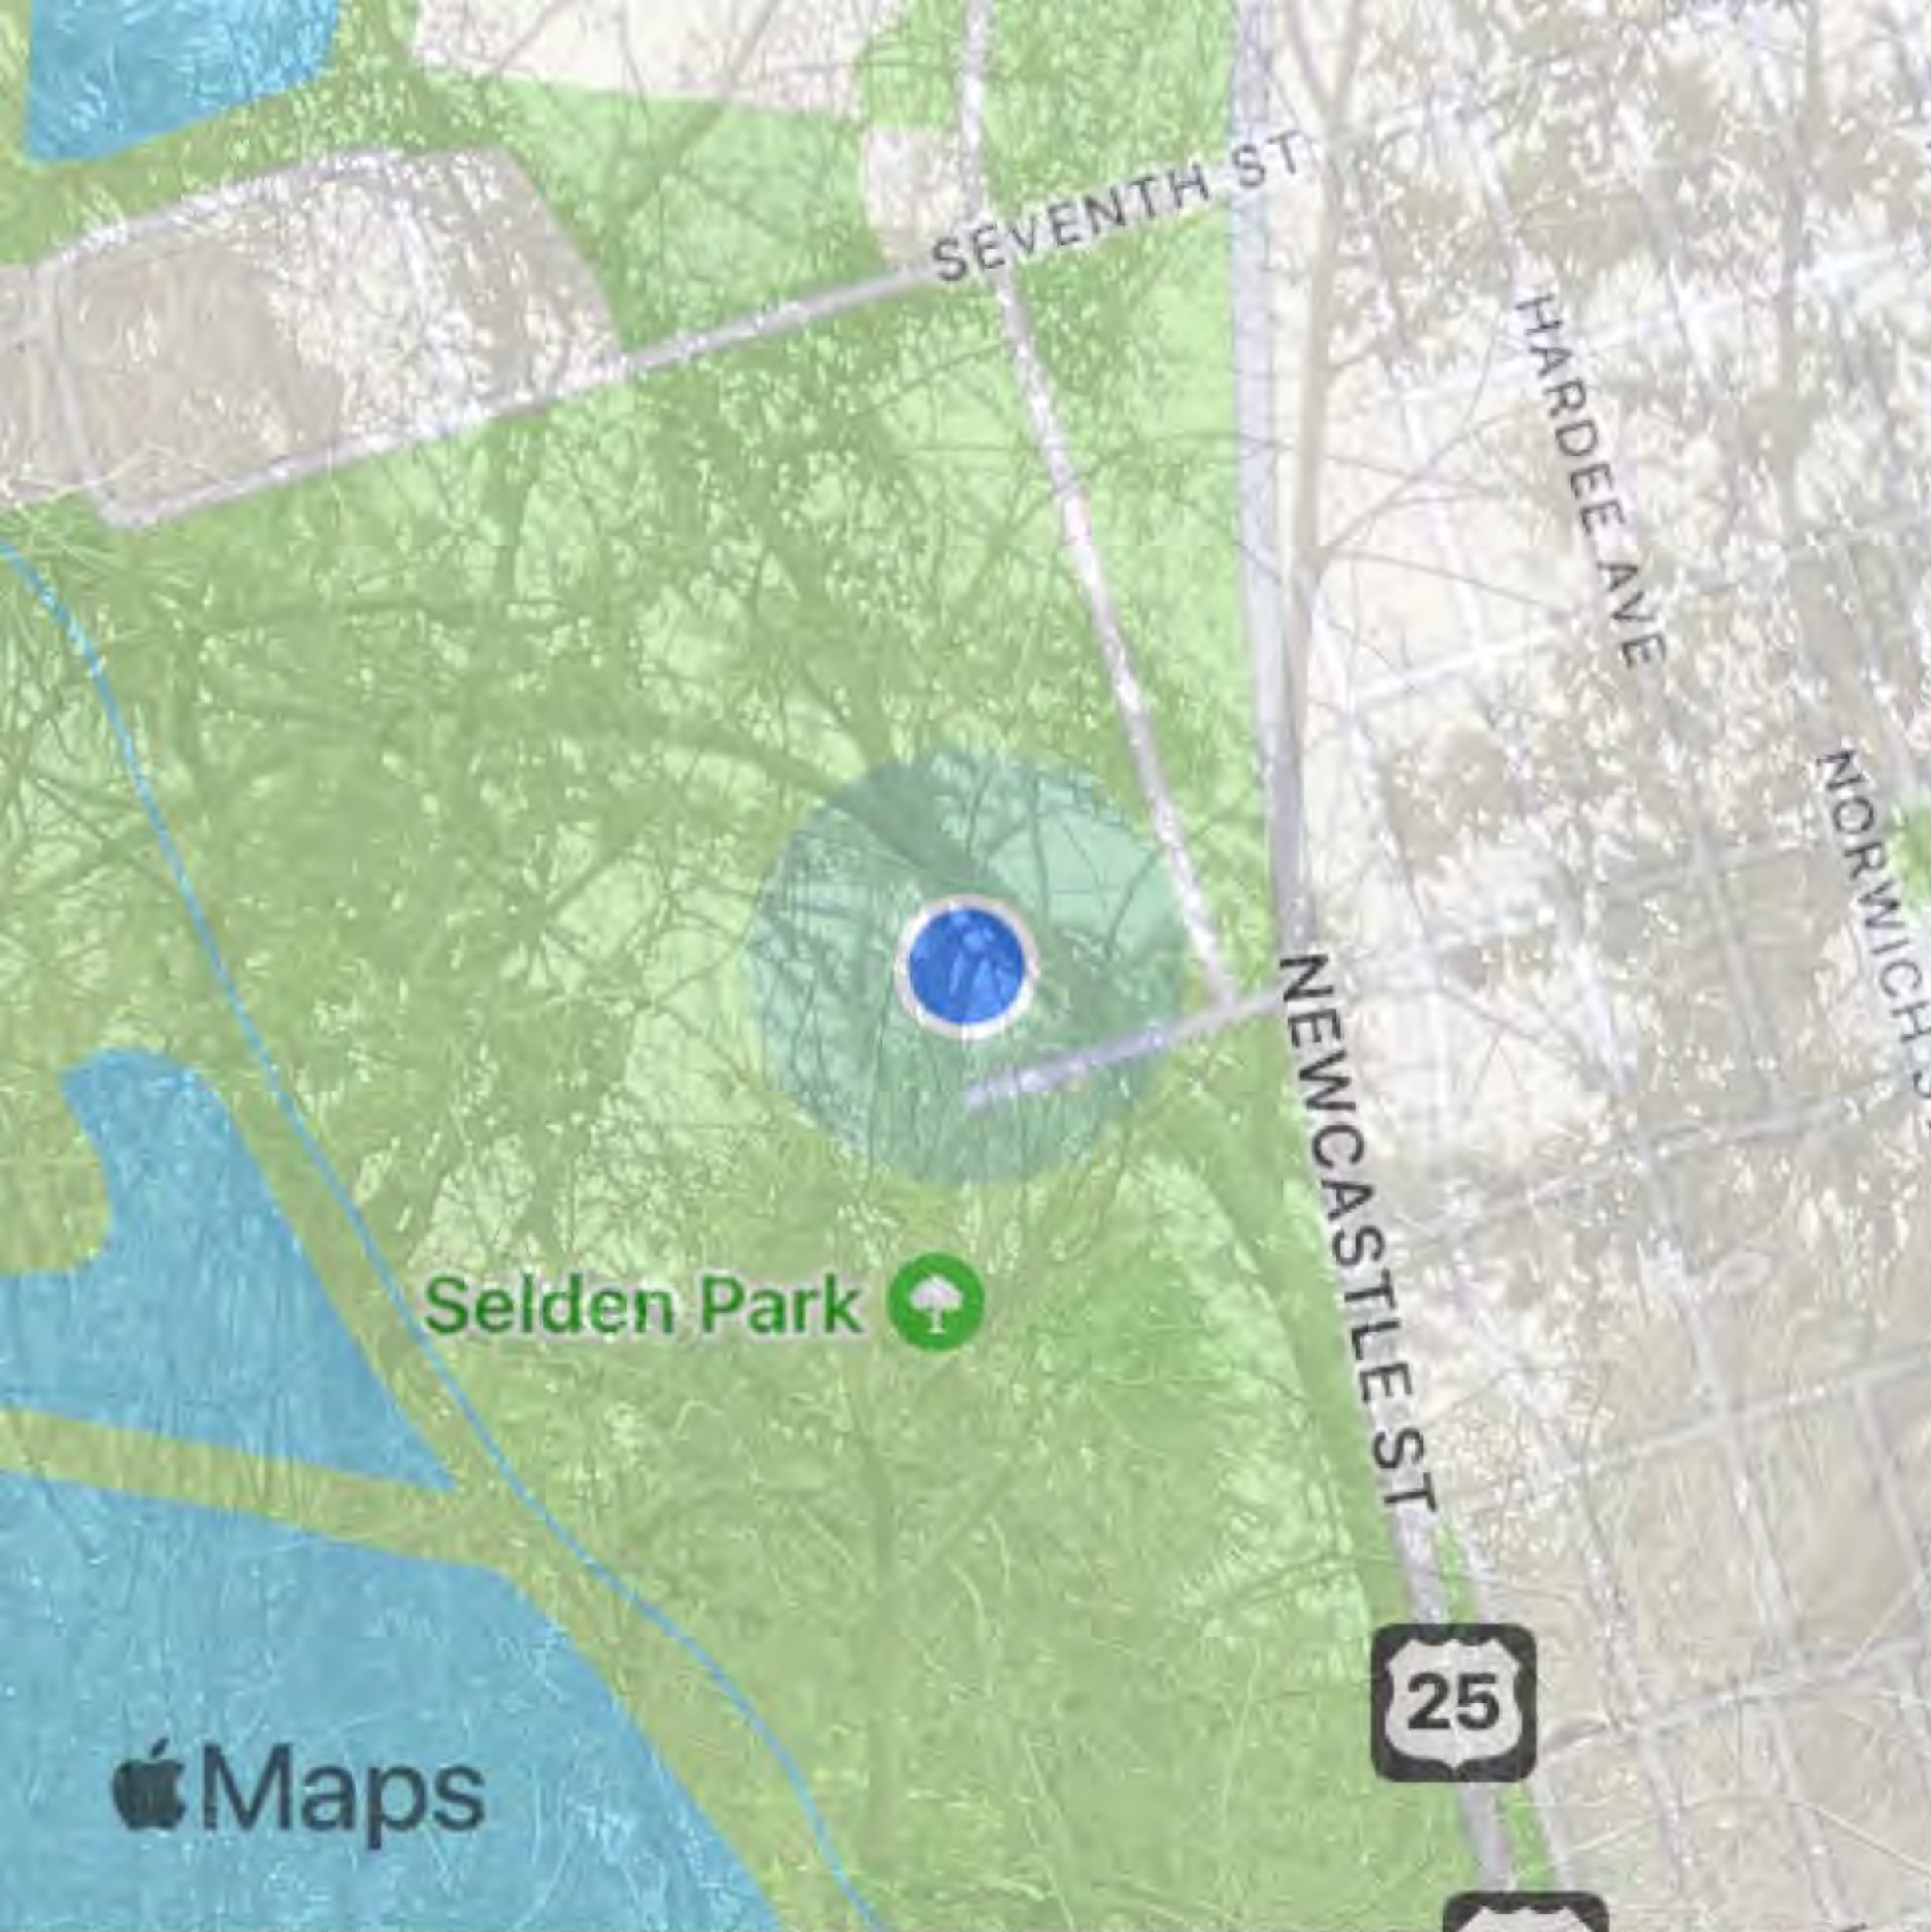

Tue, Feb 25 2025 11:16:26

+31.174563,-81.505984

3601 Ross Rd

Glynn County

Tue, Feb 25 2025 11:18:14  
+31.174426,-81.506089  
3601 Ross Rd  
Glynn County

Tue, Feb 25 2025 11:21:21  
+31.168734,-81.503486  
31520  
Glynn County

Tue, Feb 25 2025 11:21:29  
+31.168721,-81.503233  
2909 Newcastle St  
Glynn County

Tue, Feb 25 2025 11:22:09

+31.168789,-81.503279

Newcastle St

Glynn County

Tue, Feb 25 2025 11:23:47  
+31.168688,-81.503873  
31520  
Glynn County

Tue, Feb 25 2025 11:24:06  
+31.168742,-81.503965  
3031 Newcastle St  
Glynn County