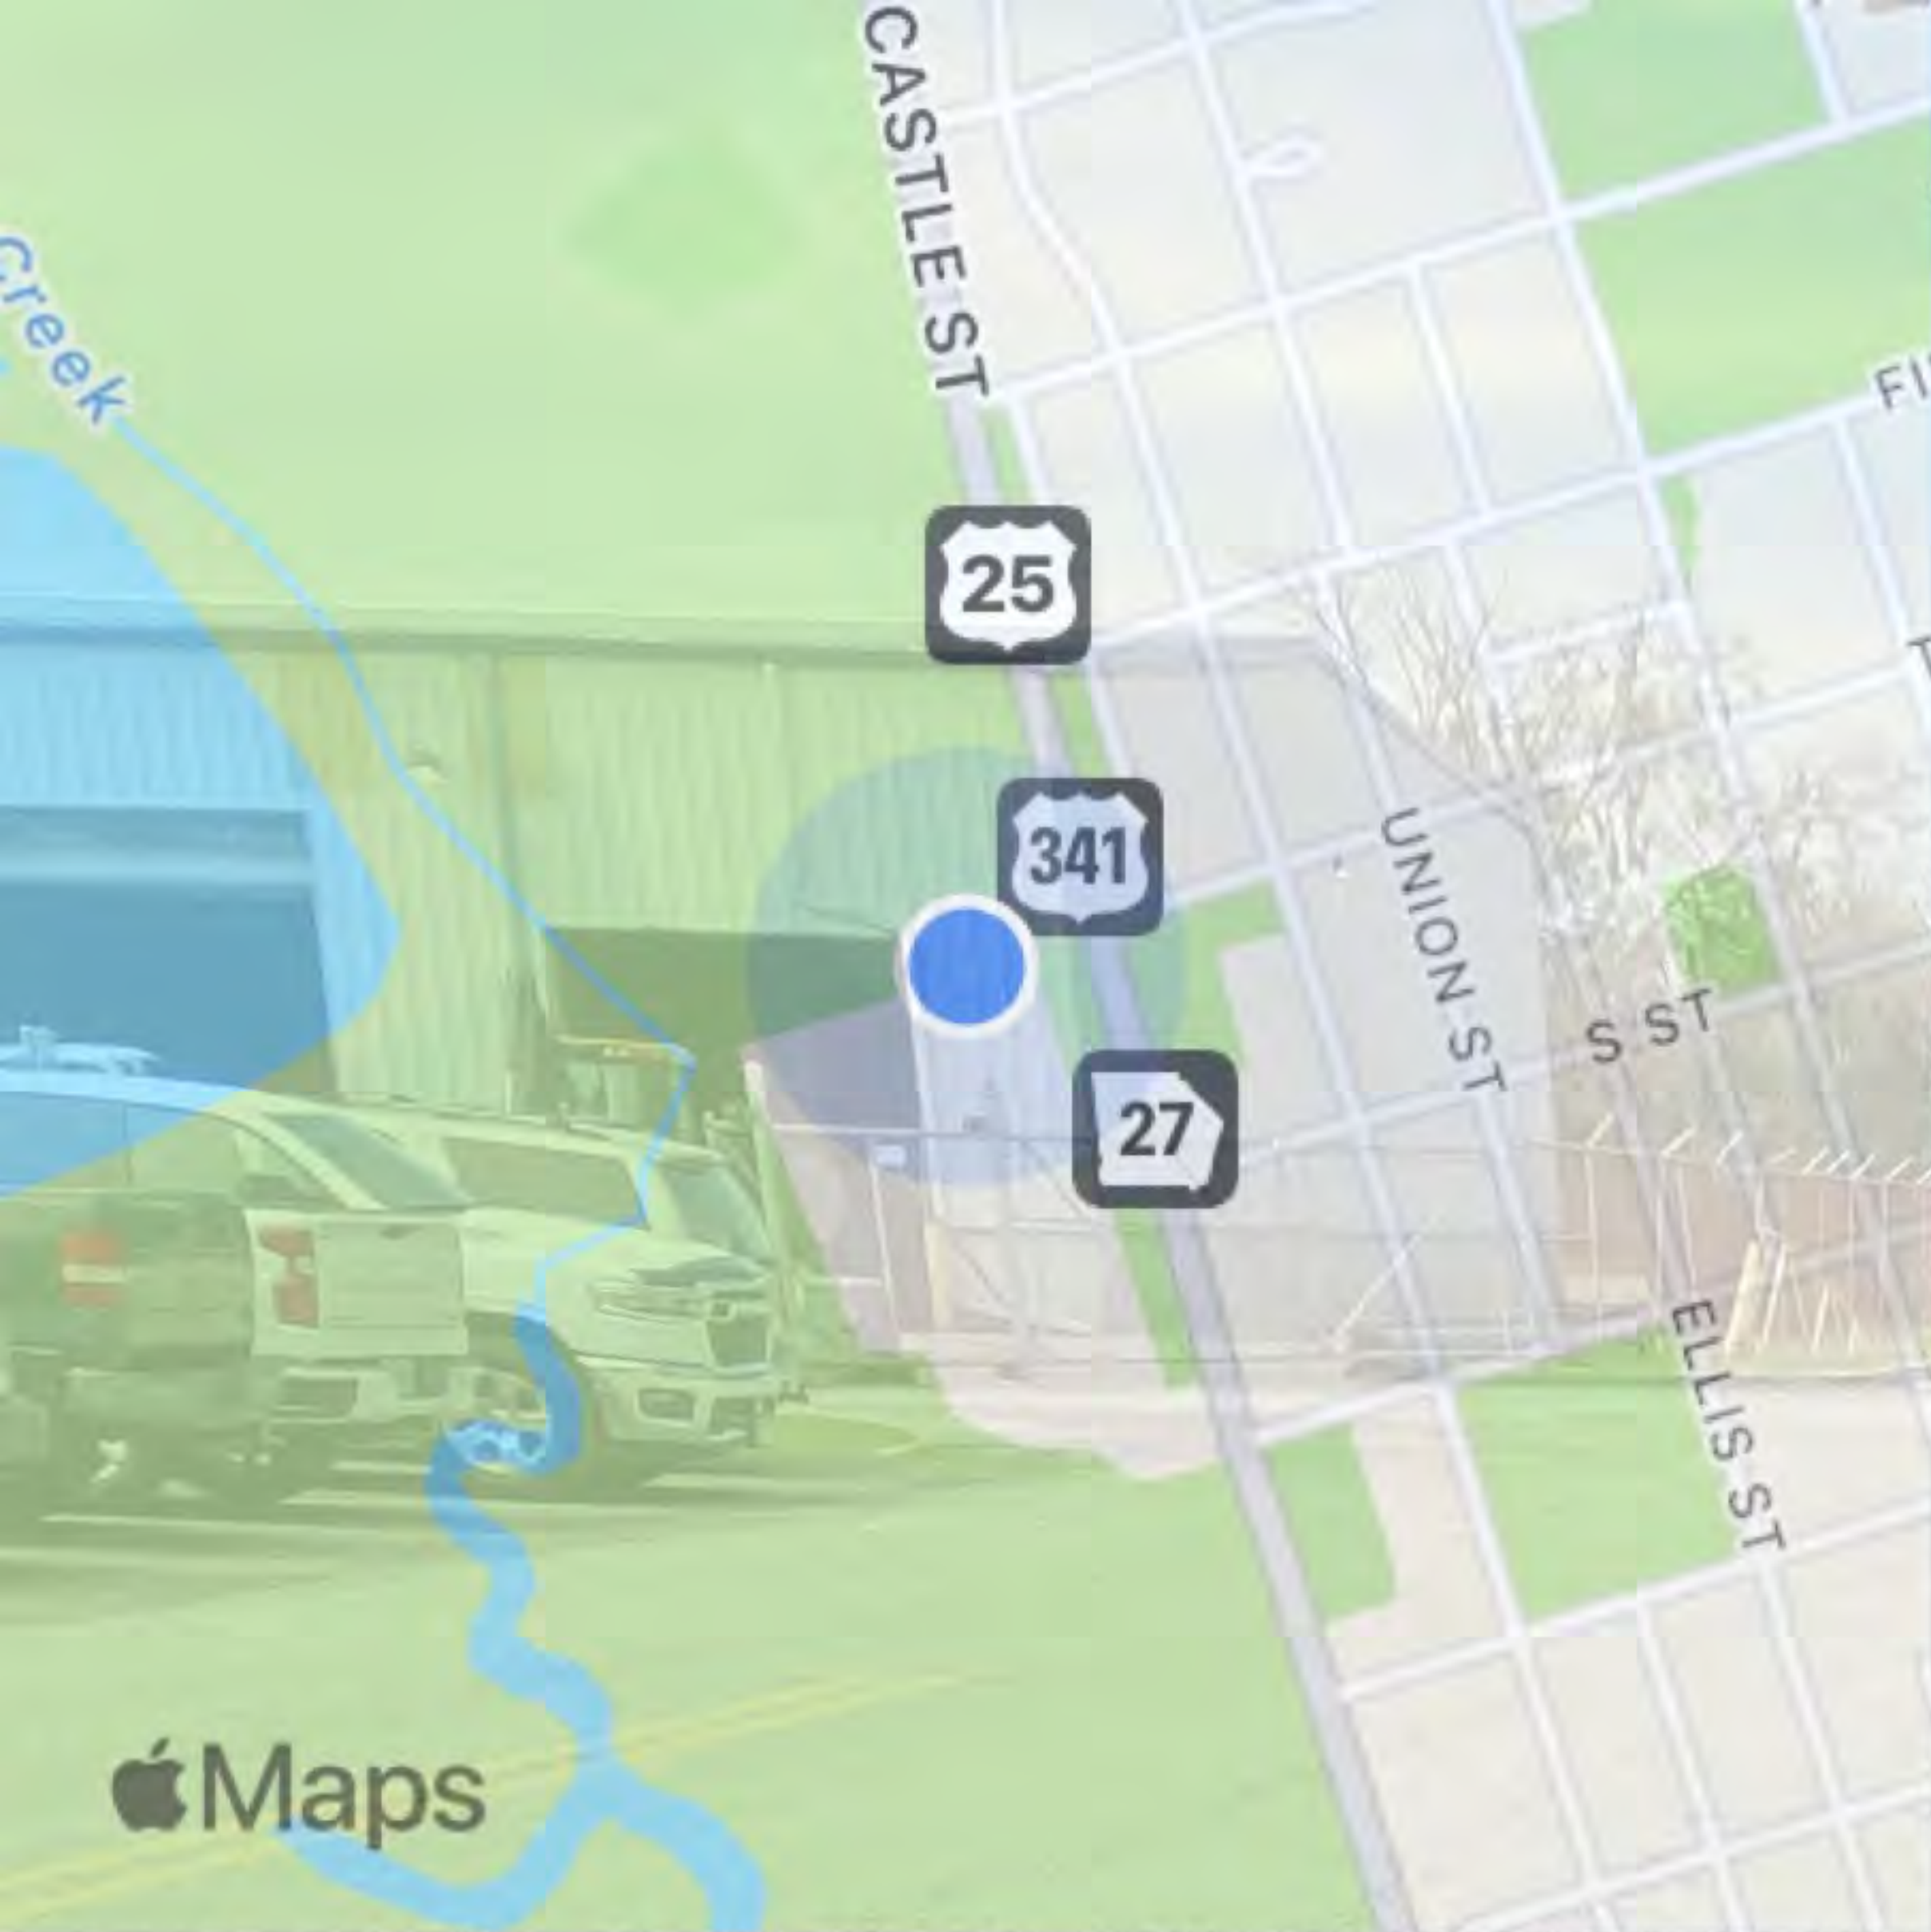

Tue, Feb 25 2025 11:21:29  
+31.168721,-81.503233  
2909 Newcastle St  
Glynn County

Tue, Feb 25 2025 11:22:09

+31.168789,-81.503279

Newcastle St

Glynn County

Tue, Feb 25 2025 11:23:47  
+31.168688,-81.503873  
31520  
Glynn County

Tue, Feb 25 2025 11:24:06  
+31.168742,-81.503965  
3031 Newcastle St  
Glynn County