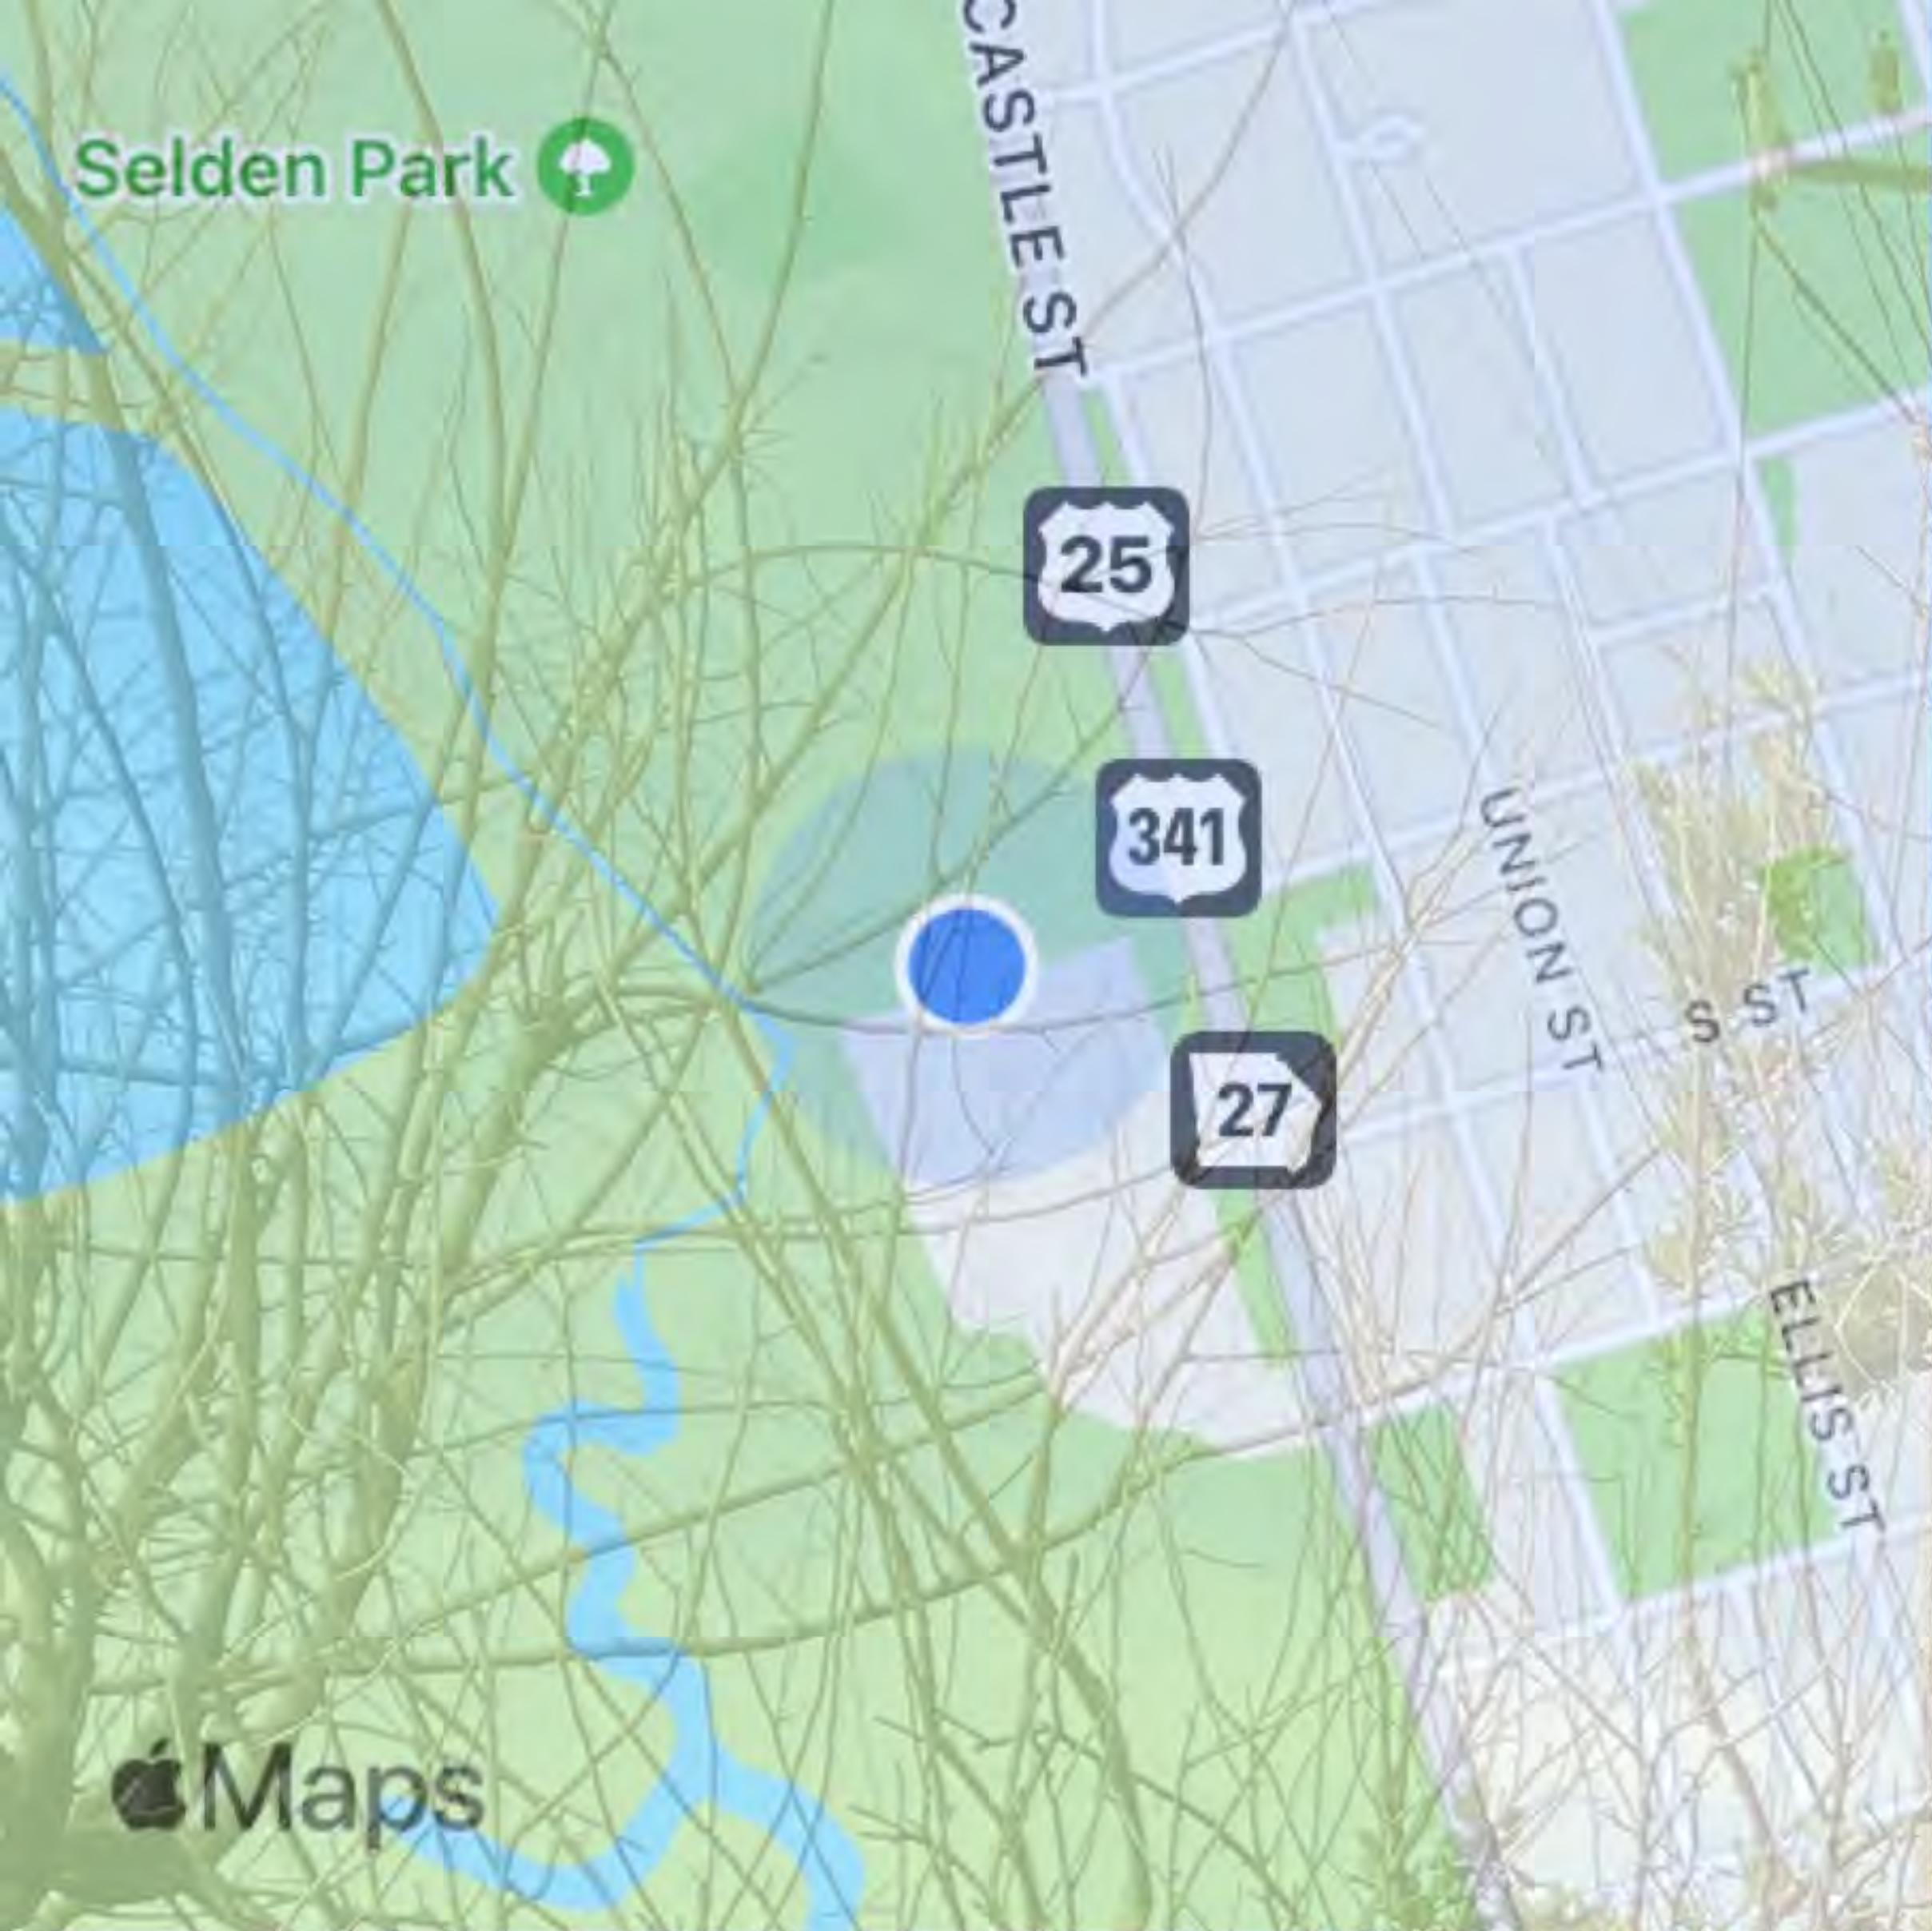

Tue, Feb 25 2025 11:21:29  
+31.168721,-81.503233  
2909 Newcastle St  
Glynn County

Tue, Feb 25 2025 11:22:09

+31.168789,-81.503279

Newcastle St

Glynn County

Tue, Feb 25 2025 11:23:47  
+31.168688,-81.503873  
31520  
Glynn County

Tue, Feb 25 2025 11:24:06  
+31.168742,-81.503965  
3031 Newcastle St  
Glynn County