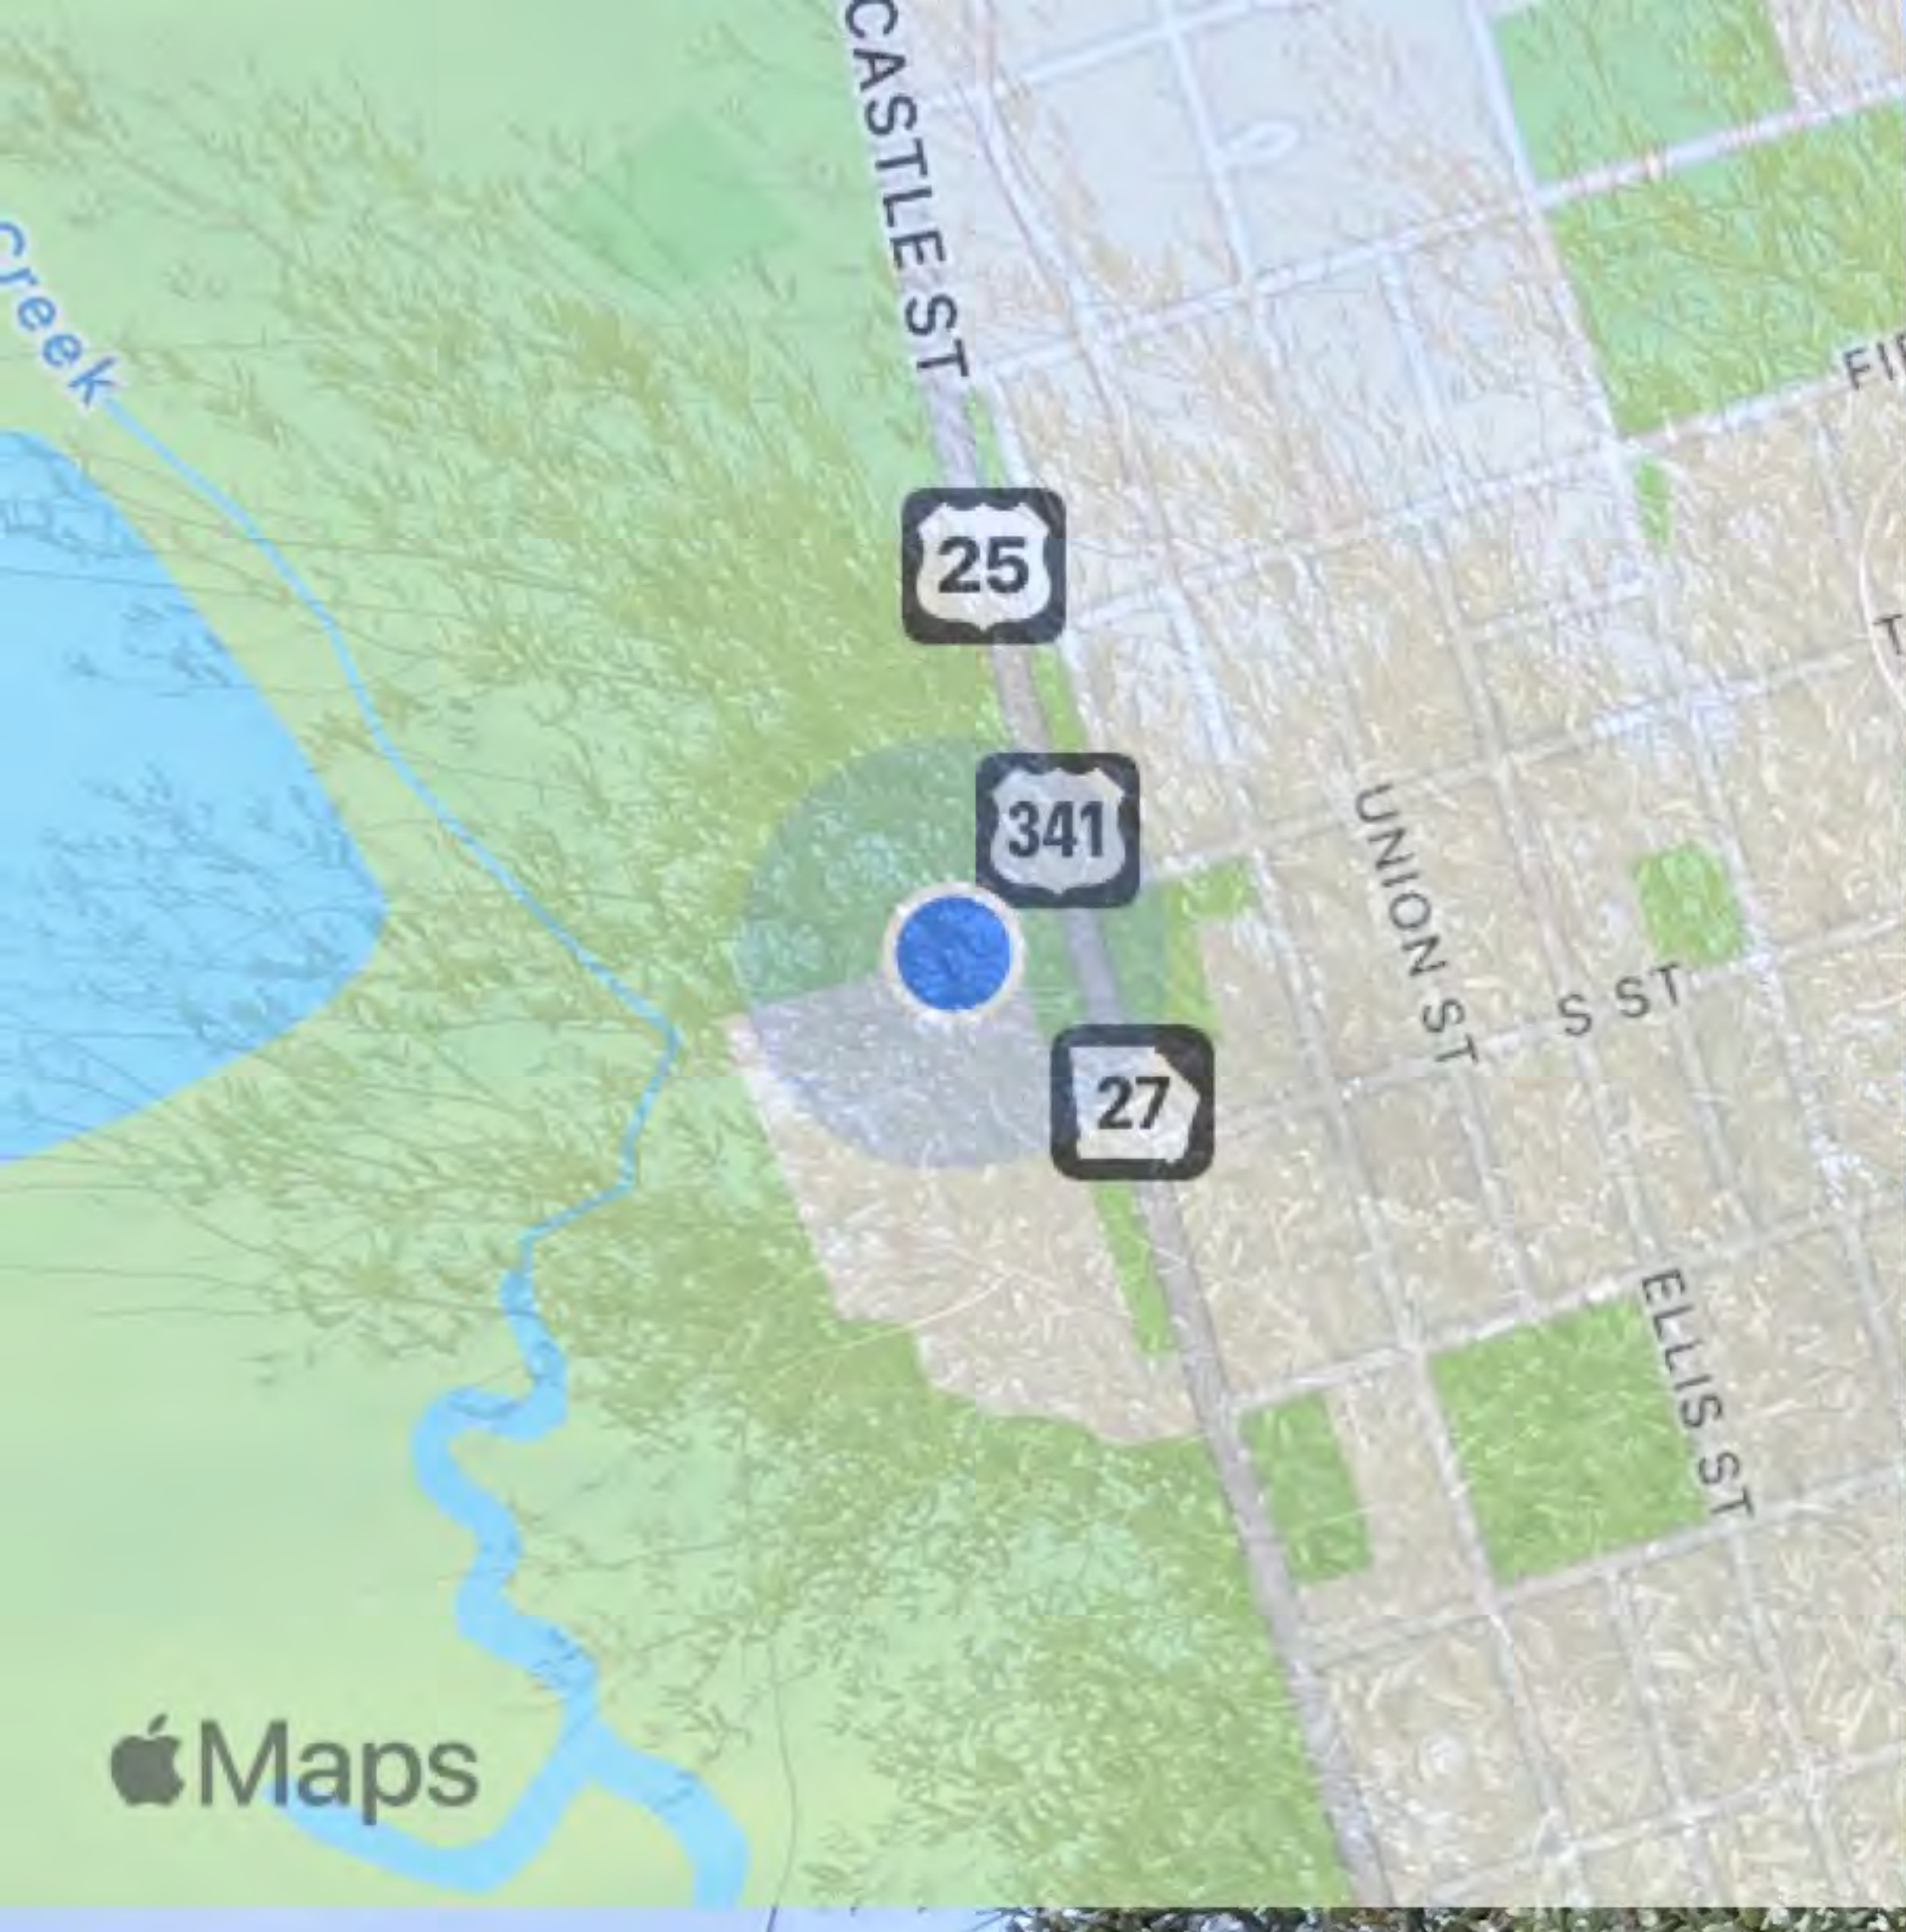

Tue, Feb 25 2025 11:16:26

+31.174563,-81.505984

3601 Ross Rd

Glynn County

Tue, Feb 25 2025 11:18:14  
+31.174426,-81.506089  
3601 Ross Rd  
Glynn County

Tue, Feb 25 2025 11:21:21  
+31.168734,-81.503486  
31520  
Glynn County

Tue, Feb 25 2025 11:21:29  
+31.168721,-81.503233  
2909 Newcastle St  
Glynn County

Tue, Feb 25 2025 11:22:09

+31.168789,-81.503279

Newcastle St

Glynn County

Tue, Feb 25 2025 11:23:47  
+31.168688,-81.503873  
31520  
Glynn County

Tue, Feb 25 2025 11:24:06  
+31.168742,-81.503965  
3031 Newcastle St  
Glynn County