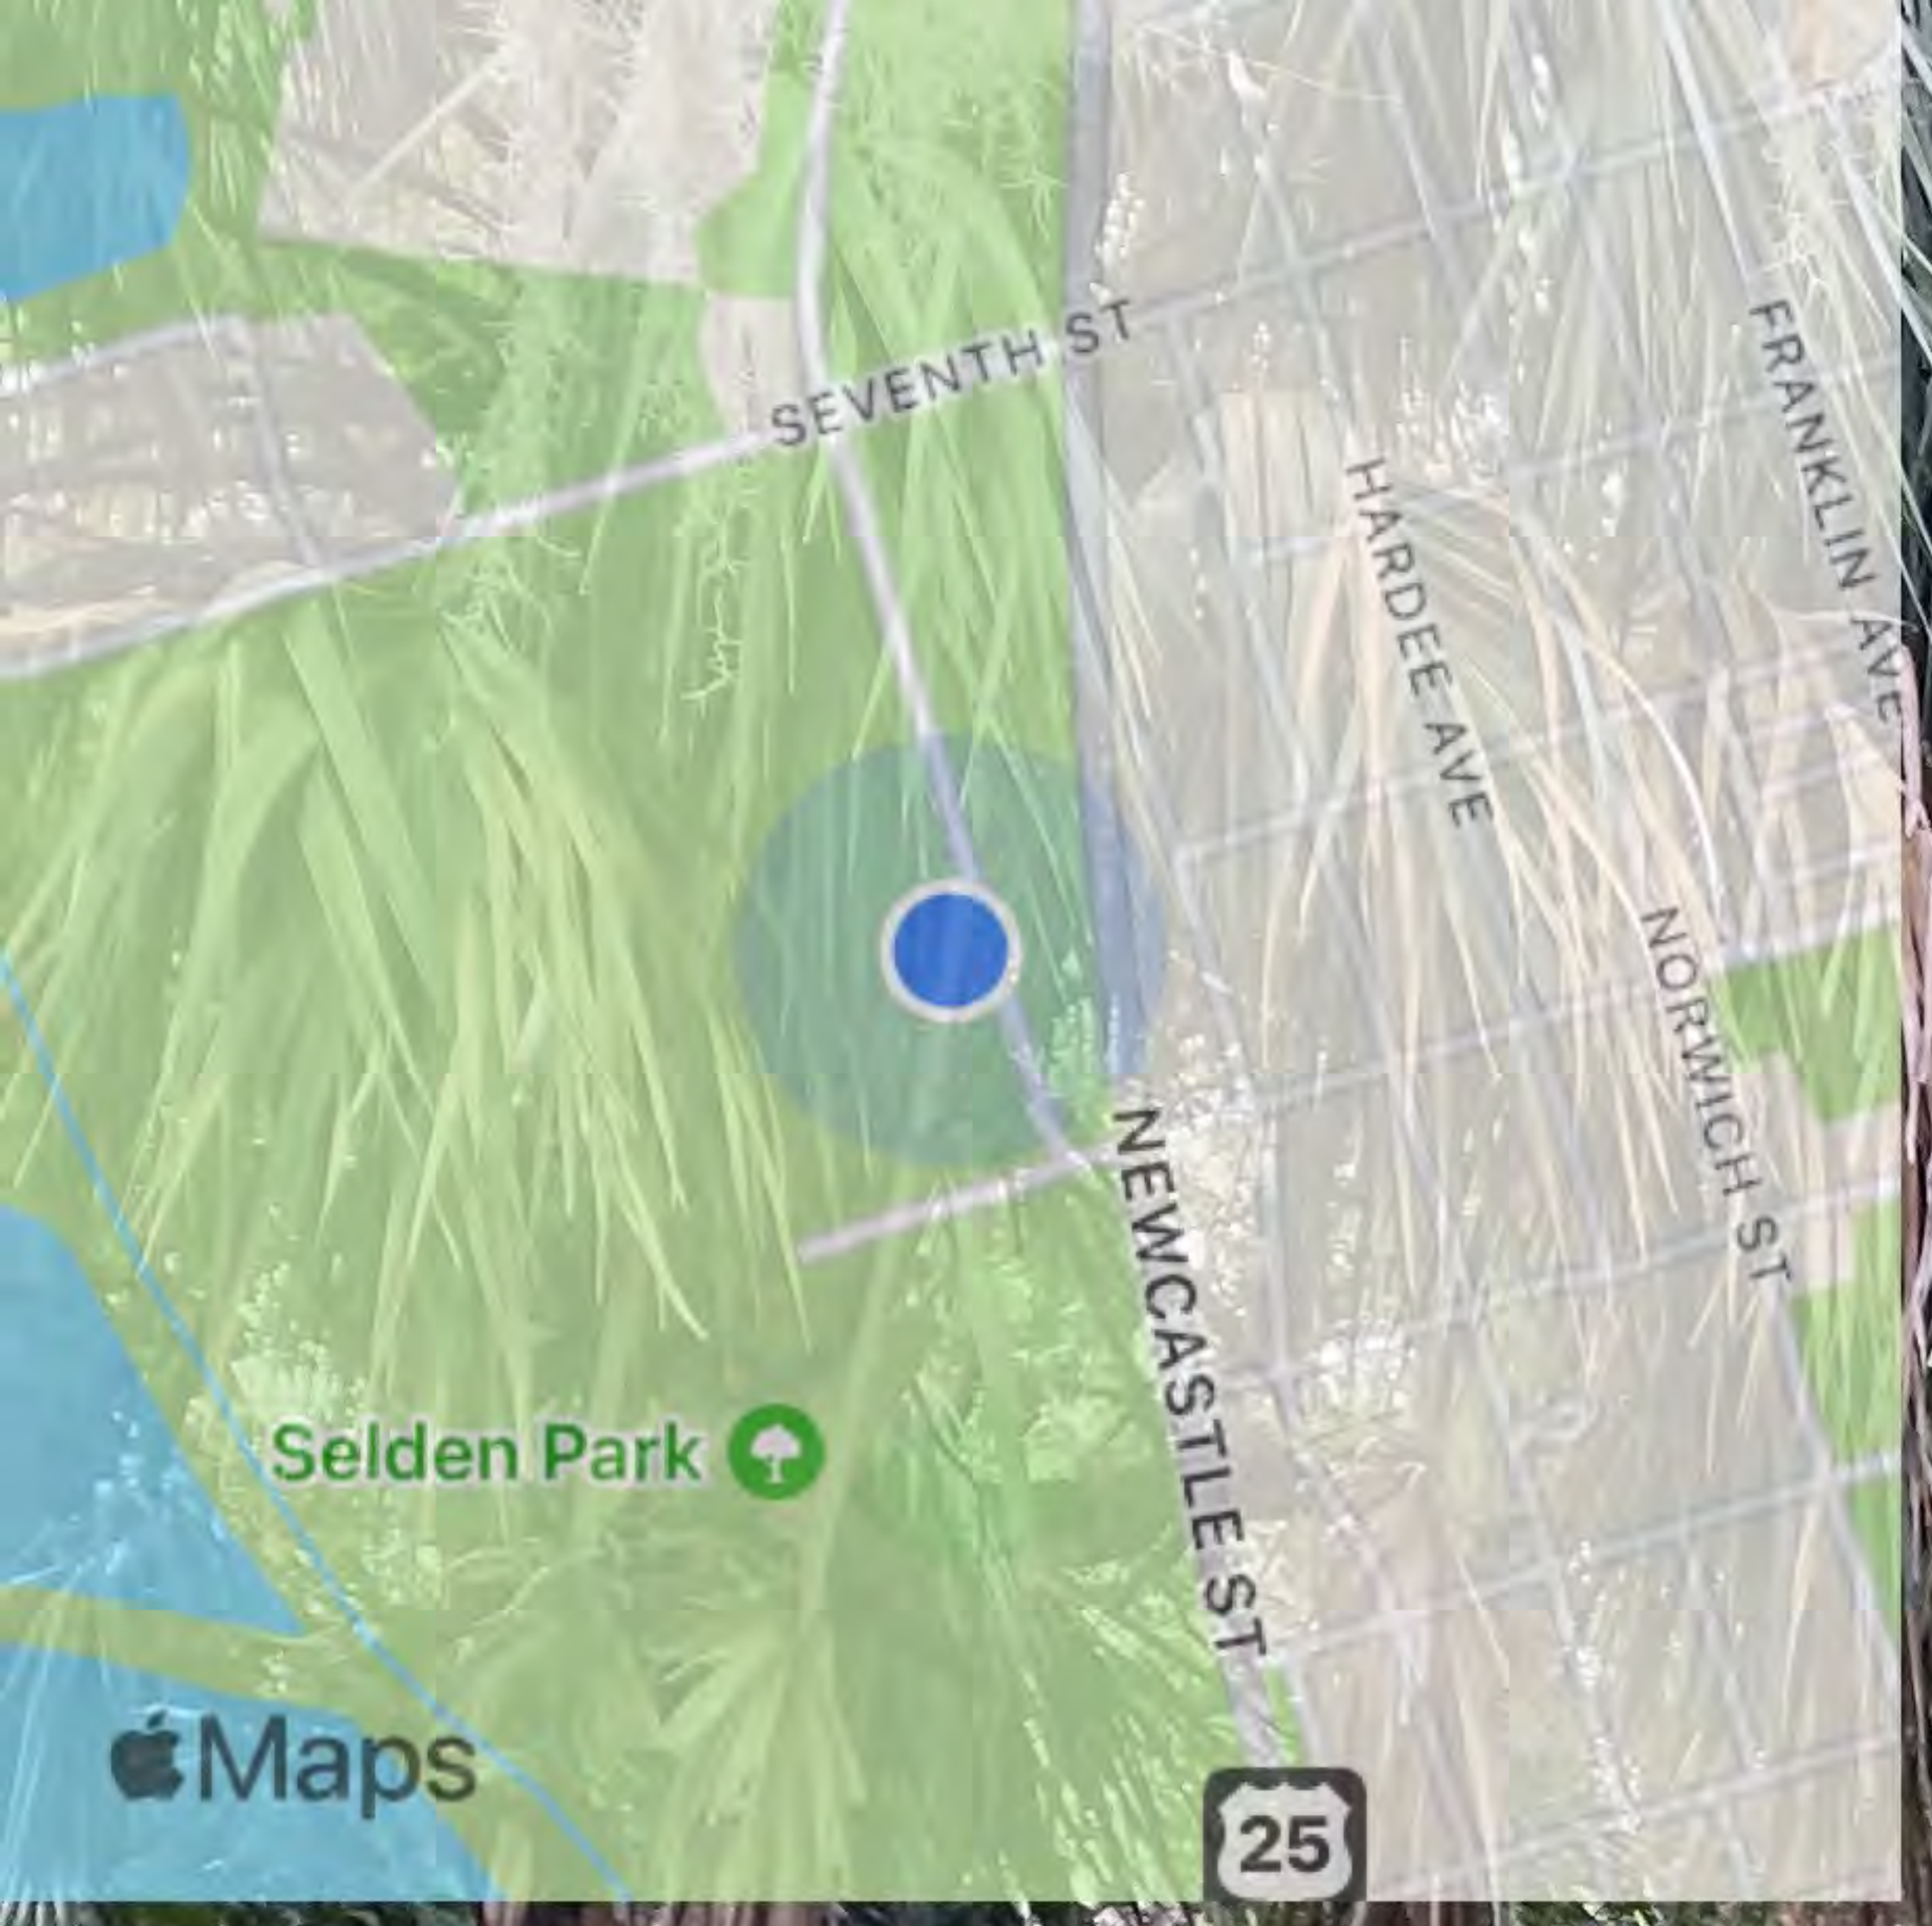

Tue, Feb 25 2025 11:13:13

+31.175530,-81.504926

3471-3499 Ross Rd

Glynn County

Tue, Feb 25 2025 11:14:01  
+31.175456,-81.505089  
3601 Ross Rd  
Glynn County

Tue, Feb 25 2025 11:14:08  
+31.175362,-81.505155  
3601 Ross Rd  
Glynn County

Tue, Feb 25 2025 11:16:26

+31.174563,-81.505984

3601 Ross Rd

Glynn County

Tue, Feb 25 2025 11:18:14  
+31.174426,-81.506089  
3601 Ross Rd  
Glynn County

Tue, Feb 25 2025 11:21:21  
+31.168734,-81.503486  
31520  
Glynn County

Tue, Feb 25 2025 11:21:29  
+31.168721,-81.503233  
2909 Newcastle St  
Glynn County

Tue, Feb 25 2025 11:22:09

+31.168789,-81.503279

Newcastle St

Glynn County

Tue, Feb 25 2025 11:23:47  
+31.168688,-81.503873  
31520  
Glynn County

Tue, Feb 25 2025 11:24:06  
+31.168742,-81.503965  
3031 Newcastle St  
Glynn County