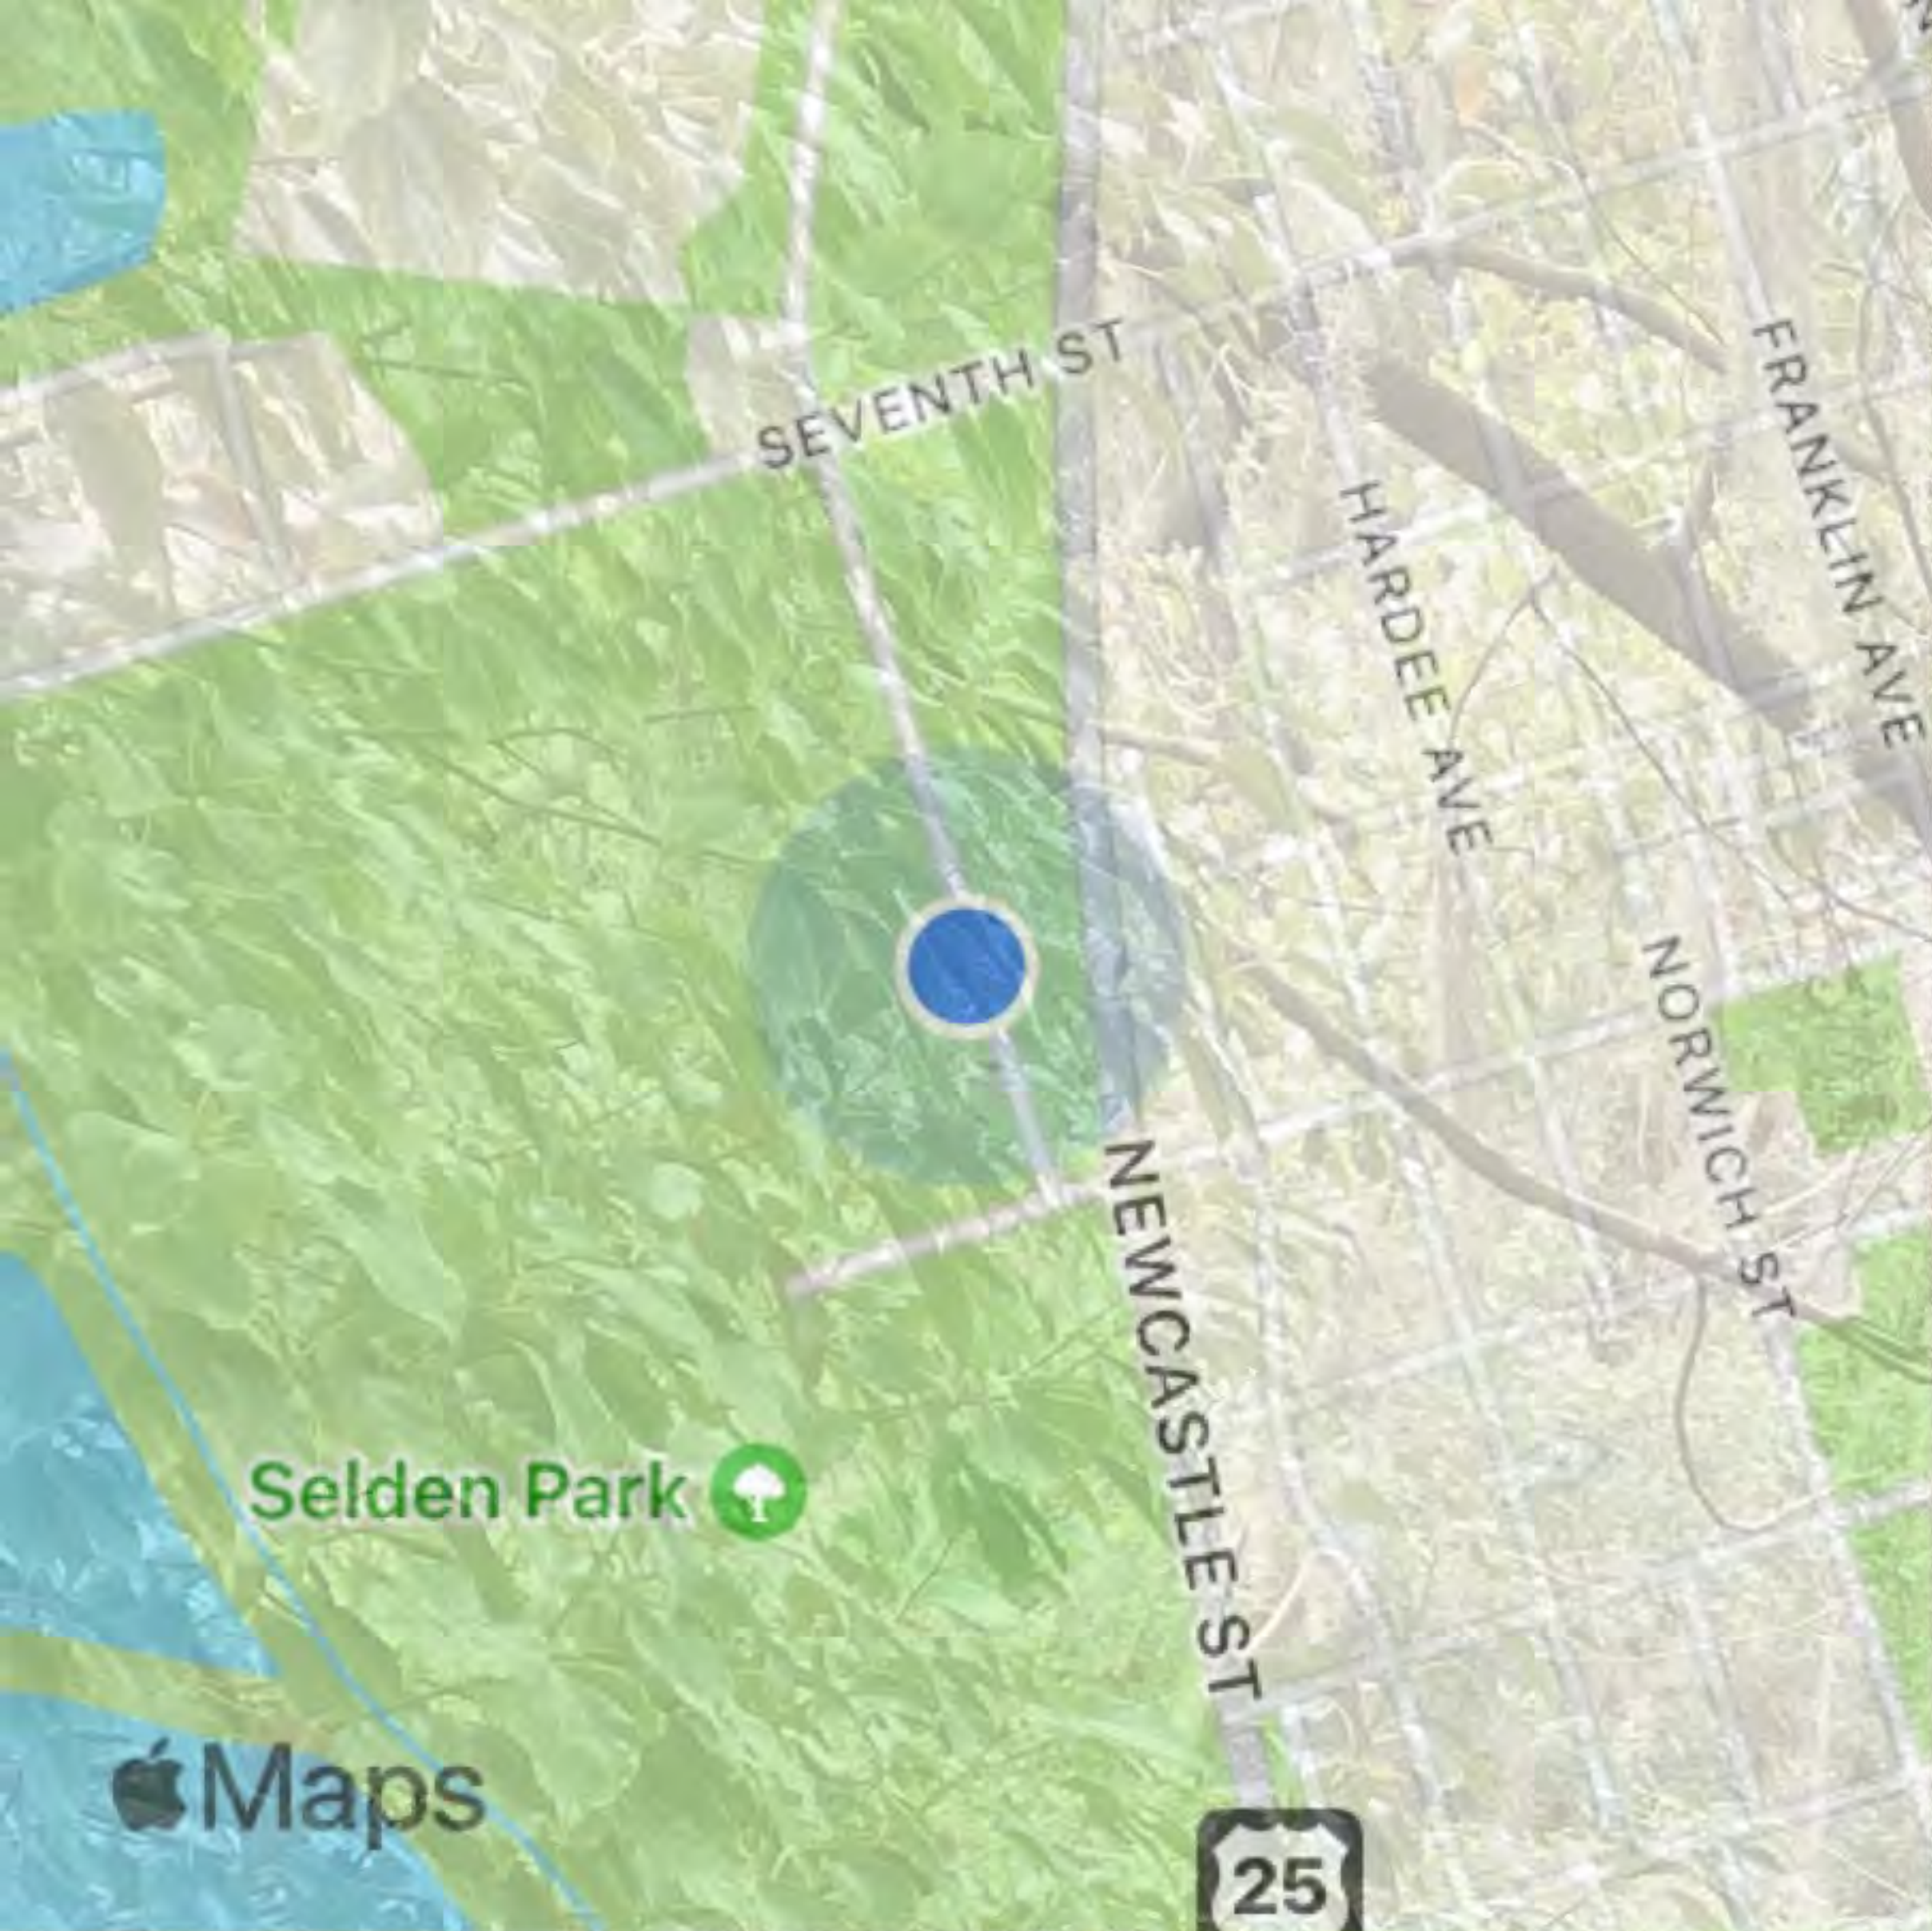

Tue, Feb 25 2025 11:13:13

+31.175530,-81.504926

3471-3499 Ross Rd

Glynn County

Tue, Feb 25 2025 11:14:01  
+31.175456,-81.505089  
3601 Ross Rd  
Glynn County

Tue, Feb 25 2025 11:14:08  
+31.175362,-81.505155  
3601 Ross Rd  
Glynn County

Tue, Feb 25 2025 11:16:26

+31.174563,-81.505984

3601 Ross Rd

Glynn County

Tue, Feb 25 2025 11:18:14  
+31.174426,-81.506089  
3601 Ross Rd  
Glynn County

Tue, Feb 25 2025 11:21:21  
+31.168734,-81.503486  
31520  
Glynn County

Tue, Feb 25 2025 11:21:29  
+31.168721,-81.503233  
2909 Newcastle St  
Glynn County

Tue, Feb 25 2025 11:22:09

+31.168789,-81.503279

Newcastle St

Glynn County

Tue, Feb 25 2025 11:23:47  
+31.168688,-81.503873  
31520  
Glynn County

Tue, Feb 25 2025 11:24:06  
+31.168742,-81.503965  
3031 Newcastle St  
Glynn County