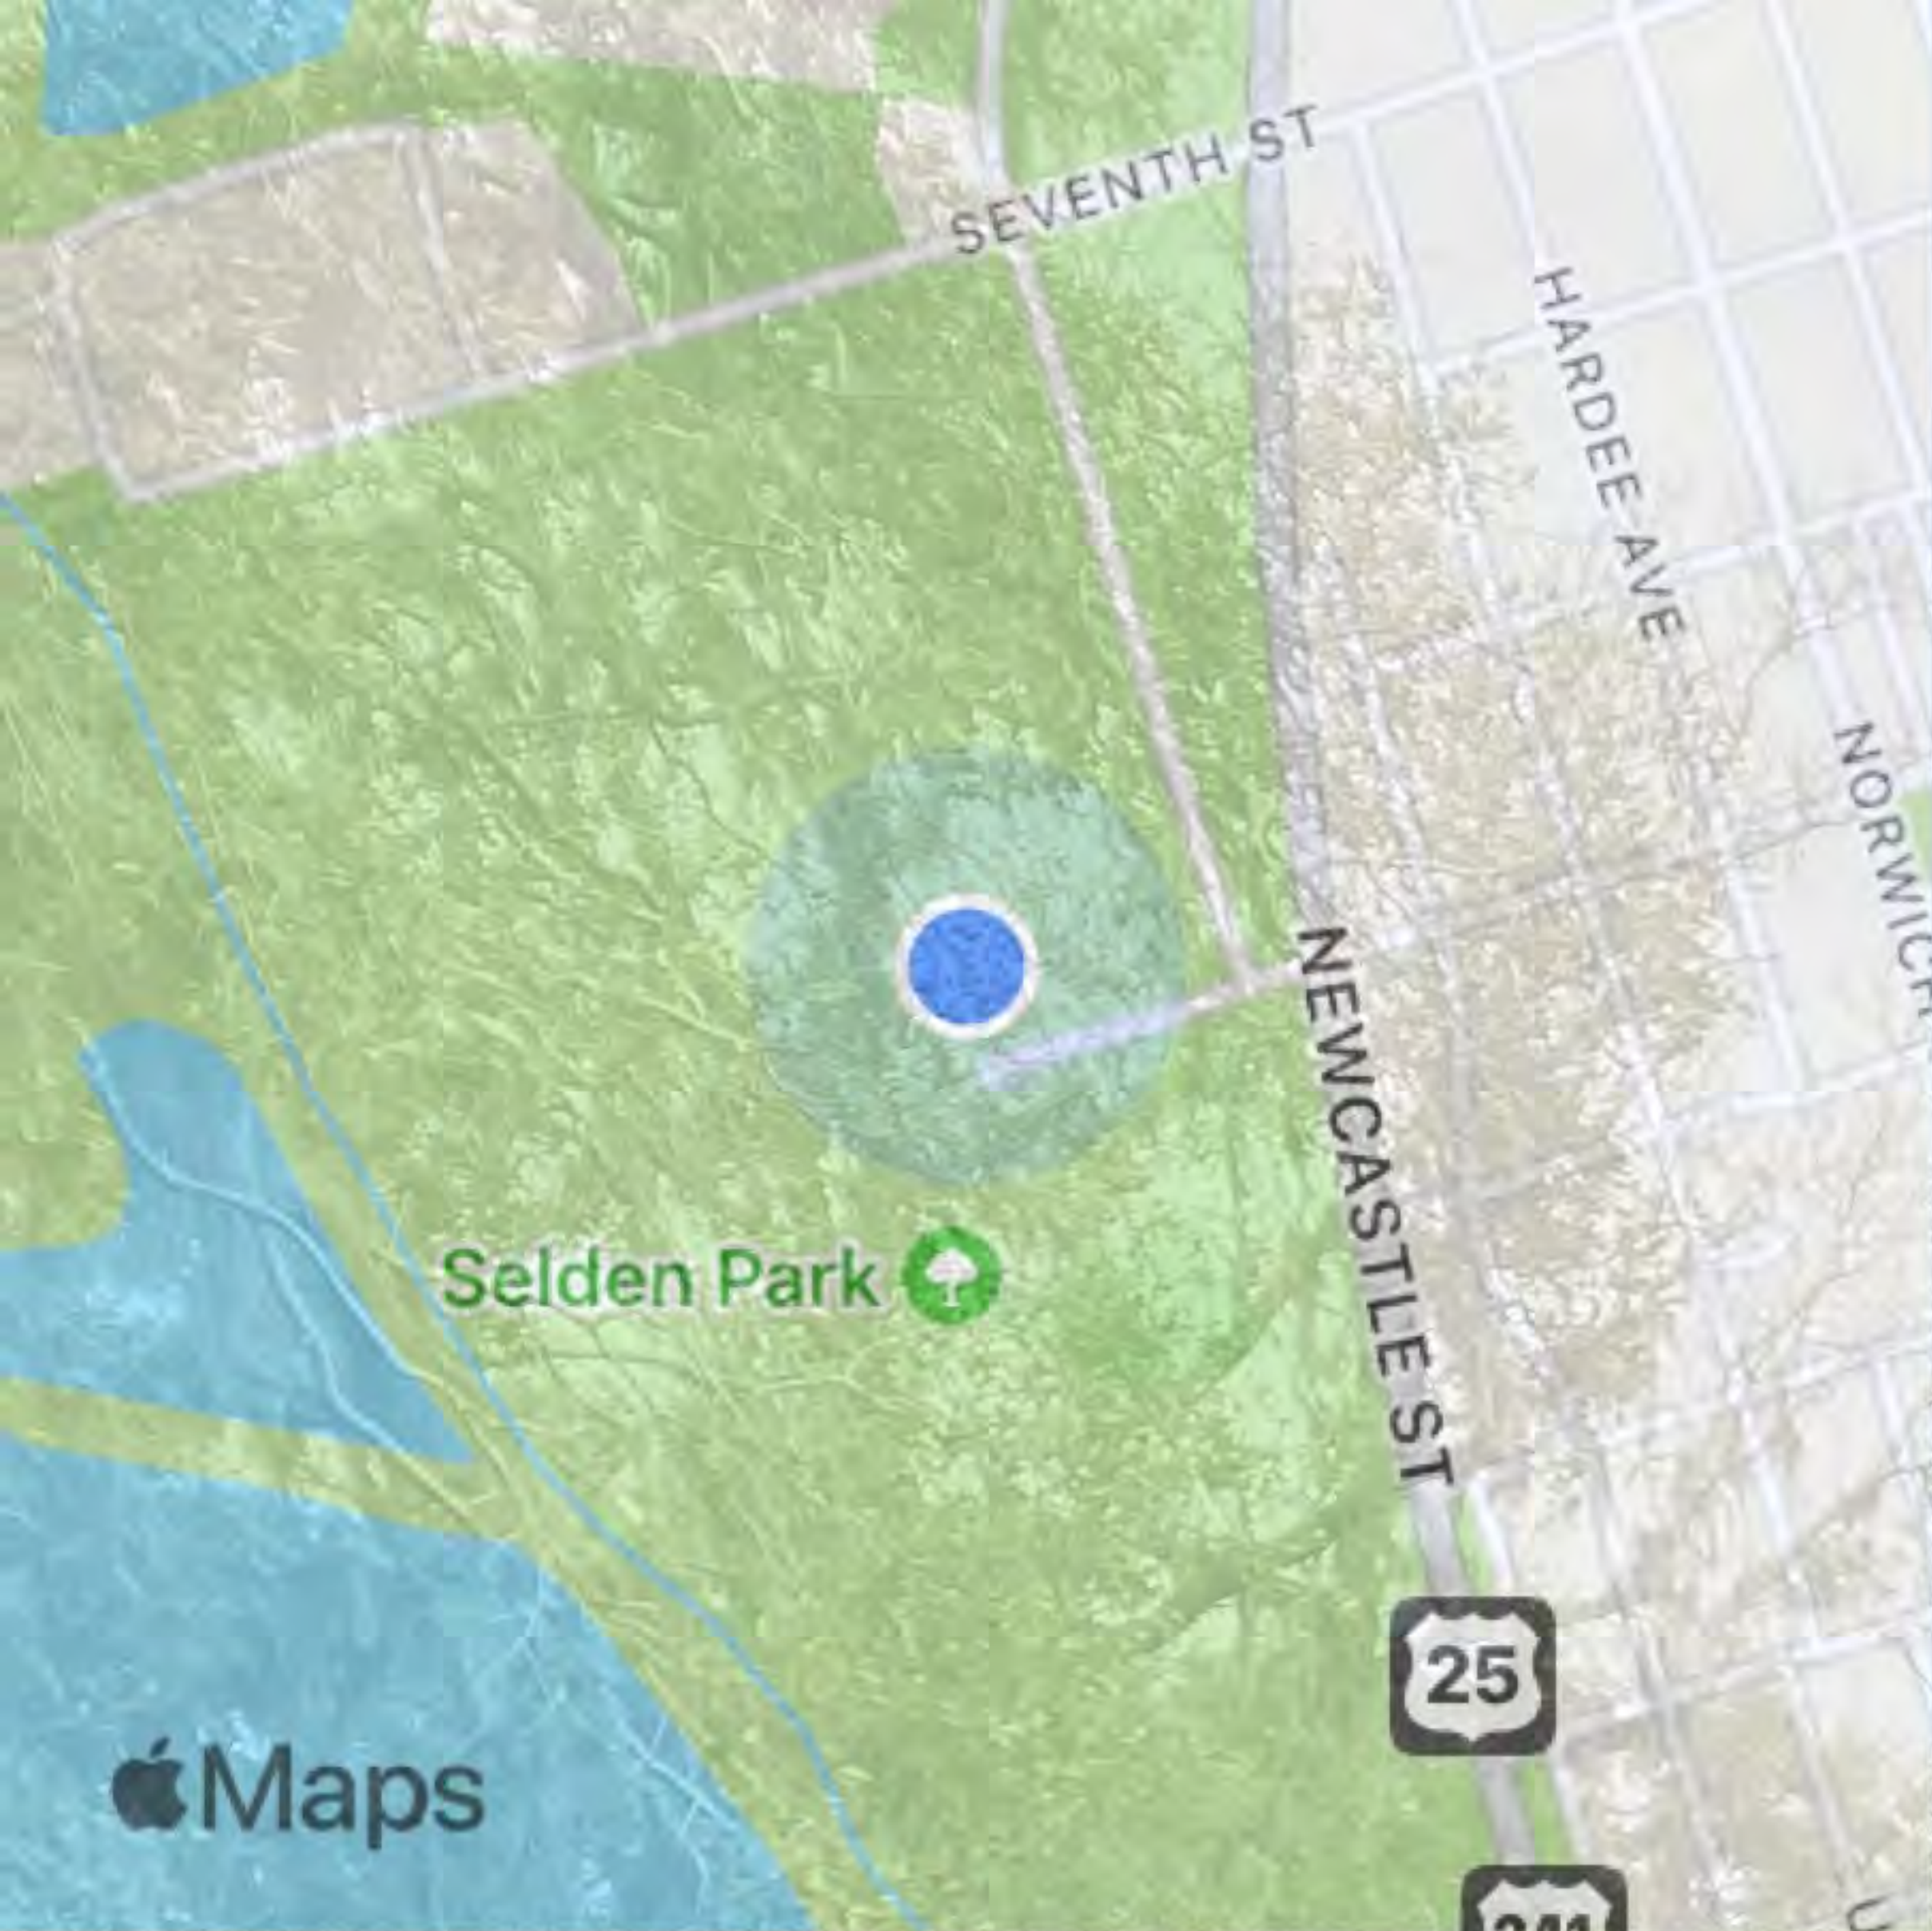

Tue, Feb 25 2025 11:21:21
+31.168734,-81.503486
31520
Glynn County