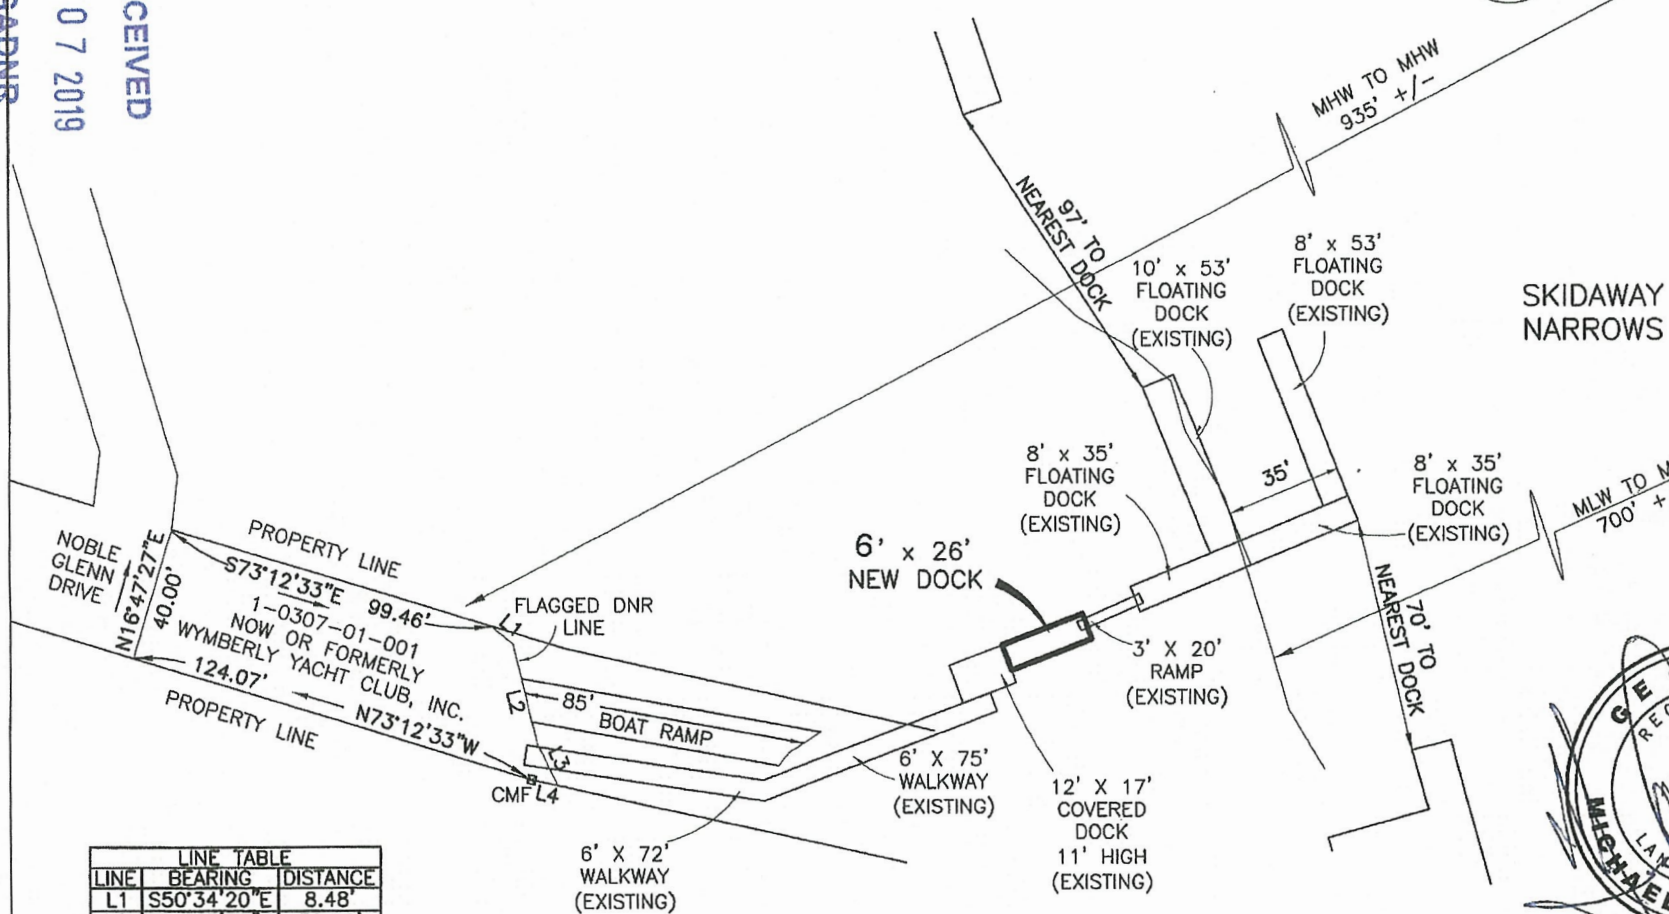

RECEIVED  
 NOV 07 2019  
 GADNR

SKIDAWAY  
 NARROWS

Michael A. Hussey  
 Ga. Reg. L.S. No. 2509

LINE	BEARING	DISTANCE
L1	S50°34'20"E	8.48'
L2	S13°45'16"E	30.28'
L3	S26°24'13"E	13.77'
L4	N77°35'33"W	8.06'

**PLAN VIEW**

SUNDIAL LAND SURVEYING, PC  
 LSF000957  
 1190B KING GEORGE BLVD  
 SAVANNAH, GA 31419  
 912-235-2477  
 mhussey@sundiallandsurveying.com  
 sundiallandsurveying.com

**DOCK EXHIBIT**  
 PROPOSED NEW DOCK FOR THE  
 WYMBERLY YACHT CLUB, ISLE  
 OF HOPE, CHATHAM COUNTY,  
 GEORGIA