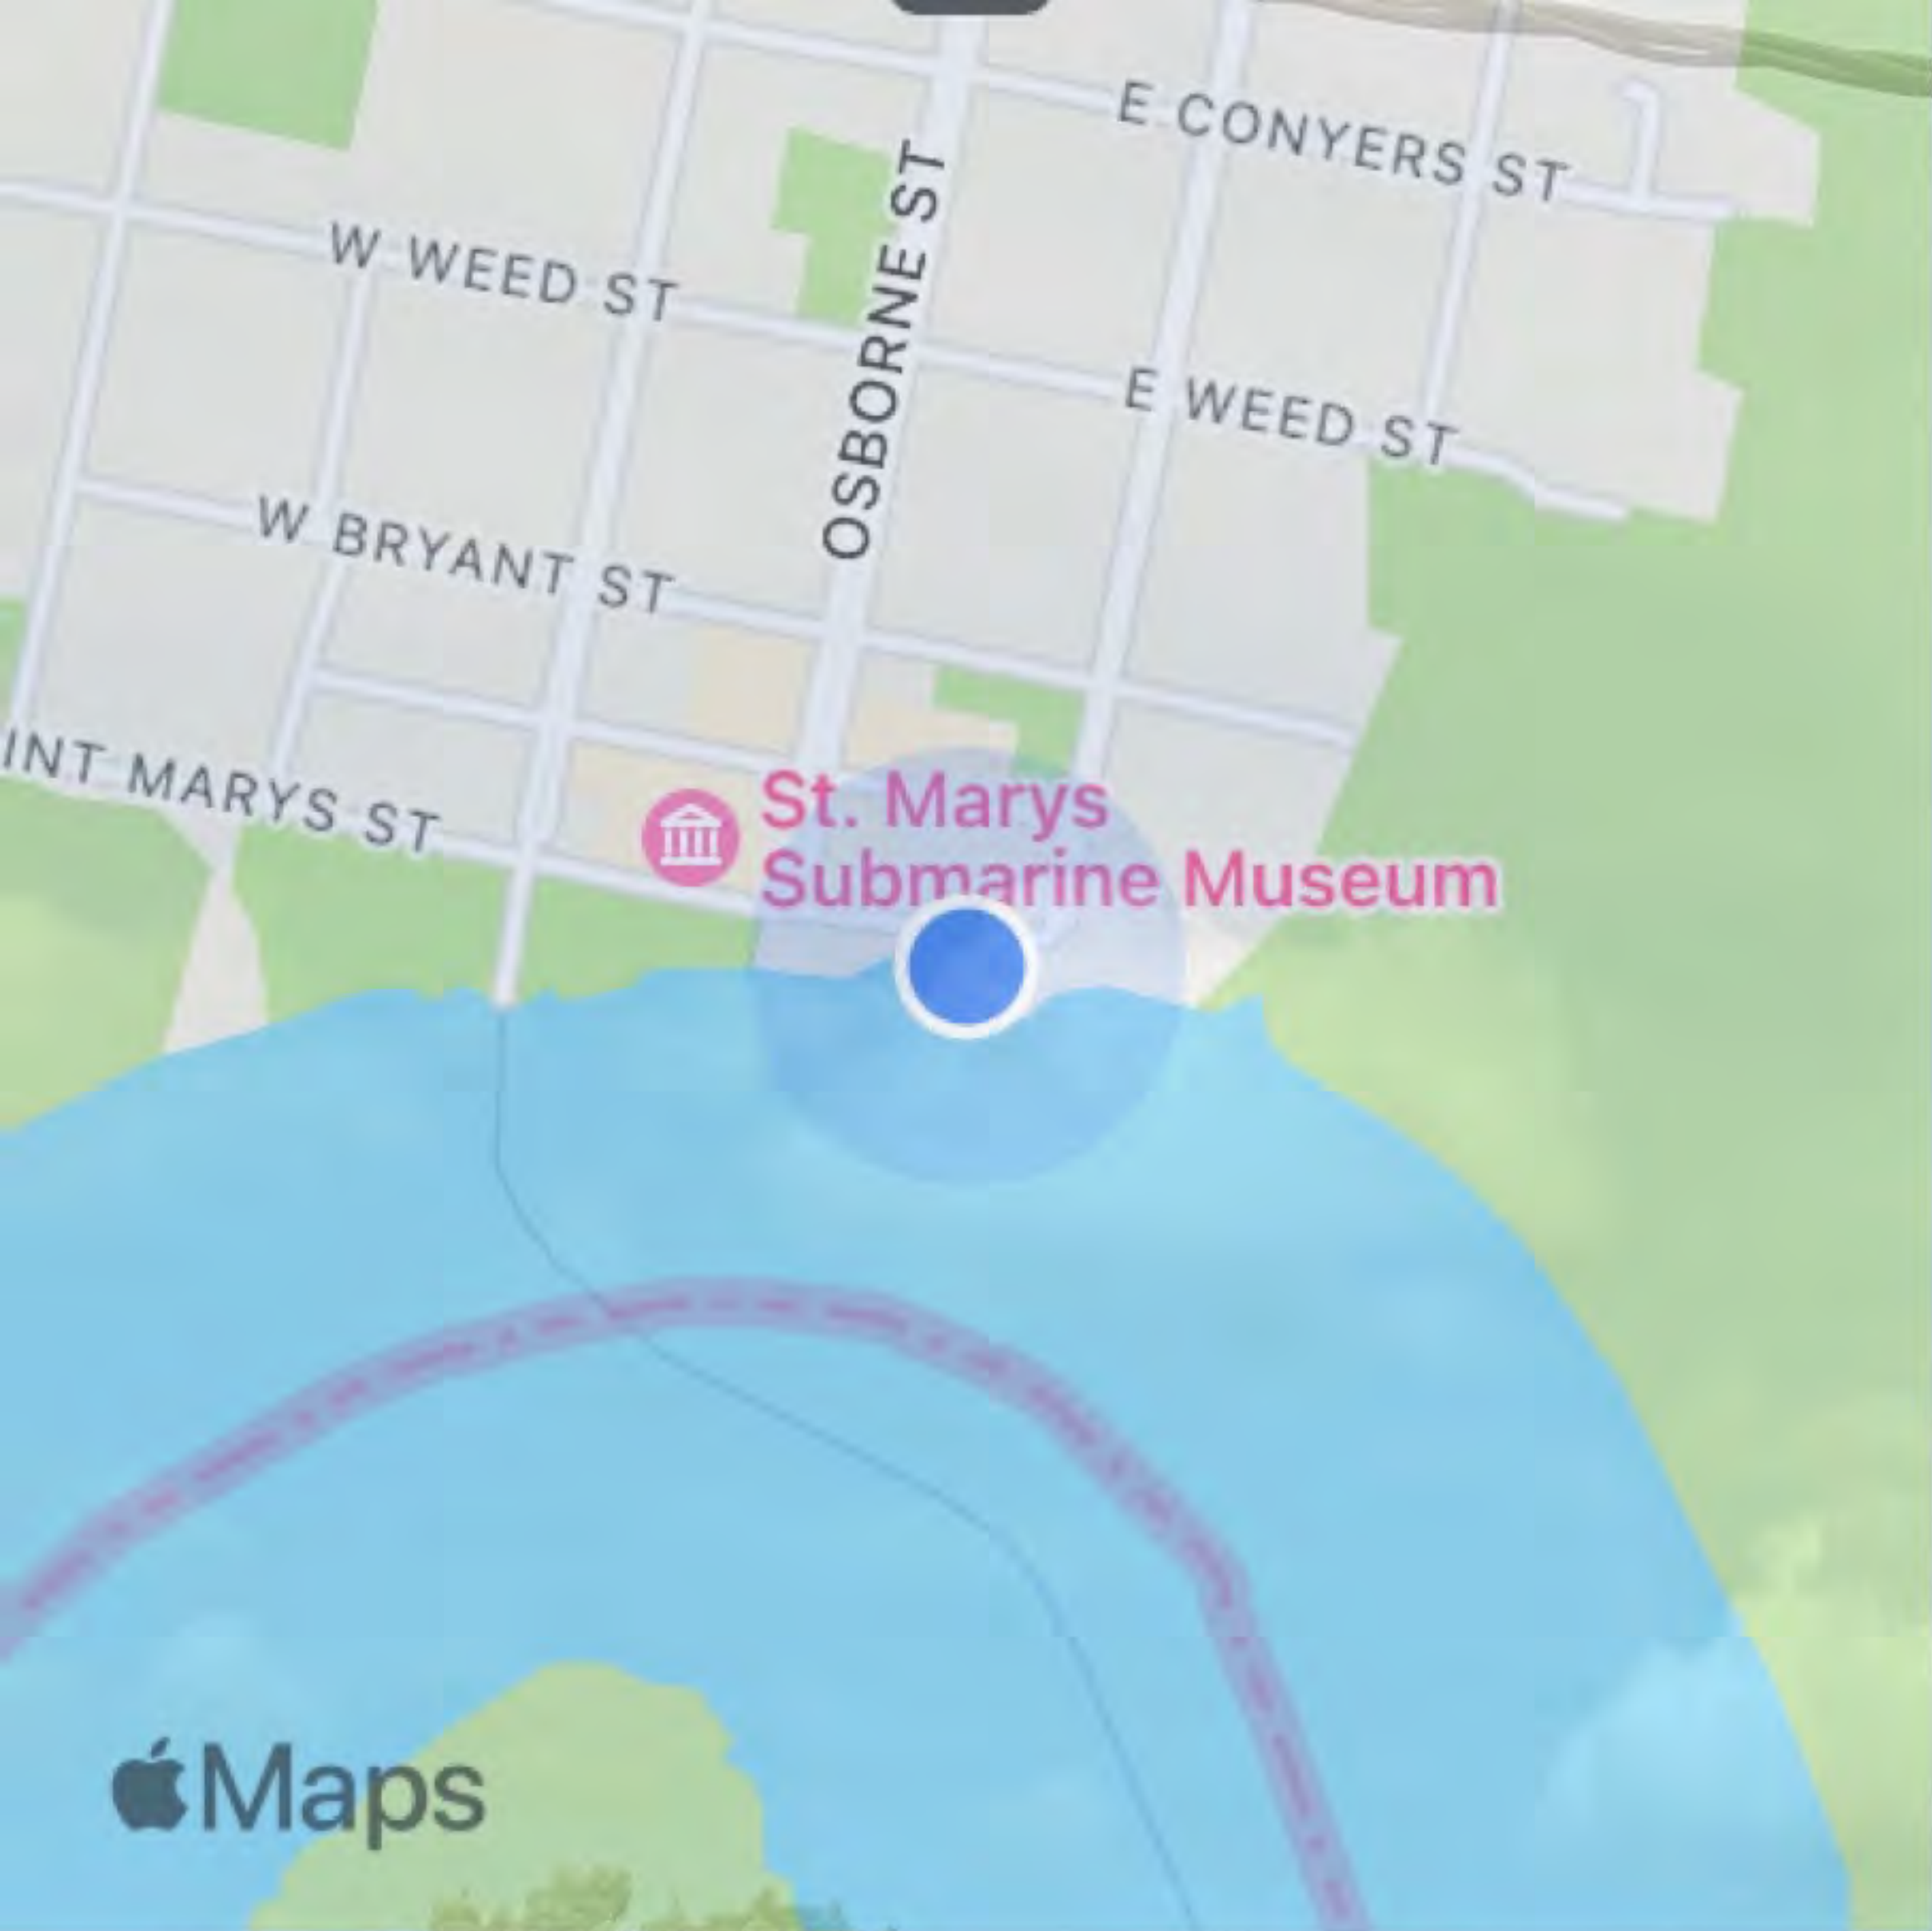

Wed, Jul 24 2024 11:11:44

+30.720047,-81.547513

110 E Saint Marys St

Camden County