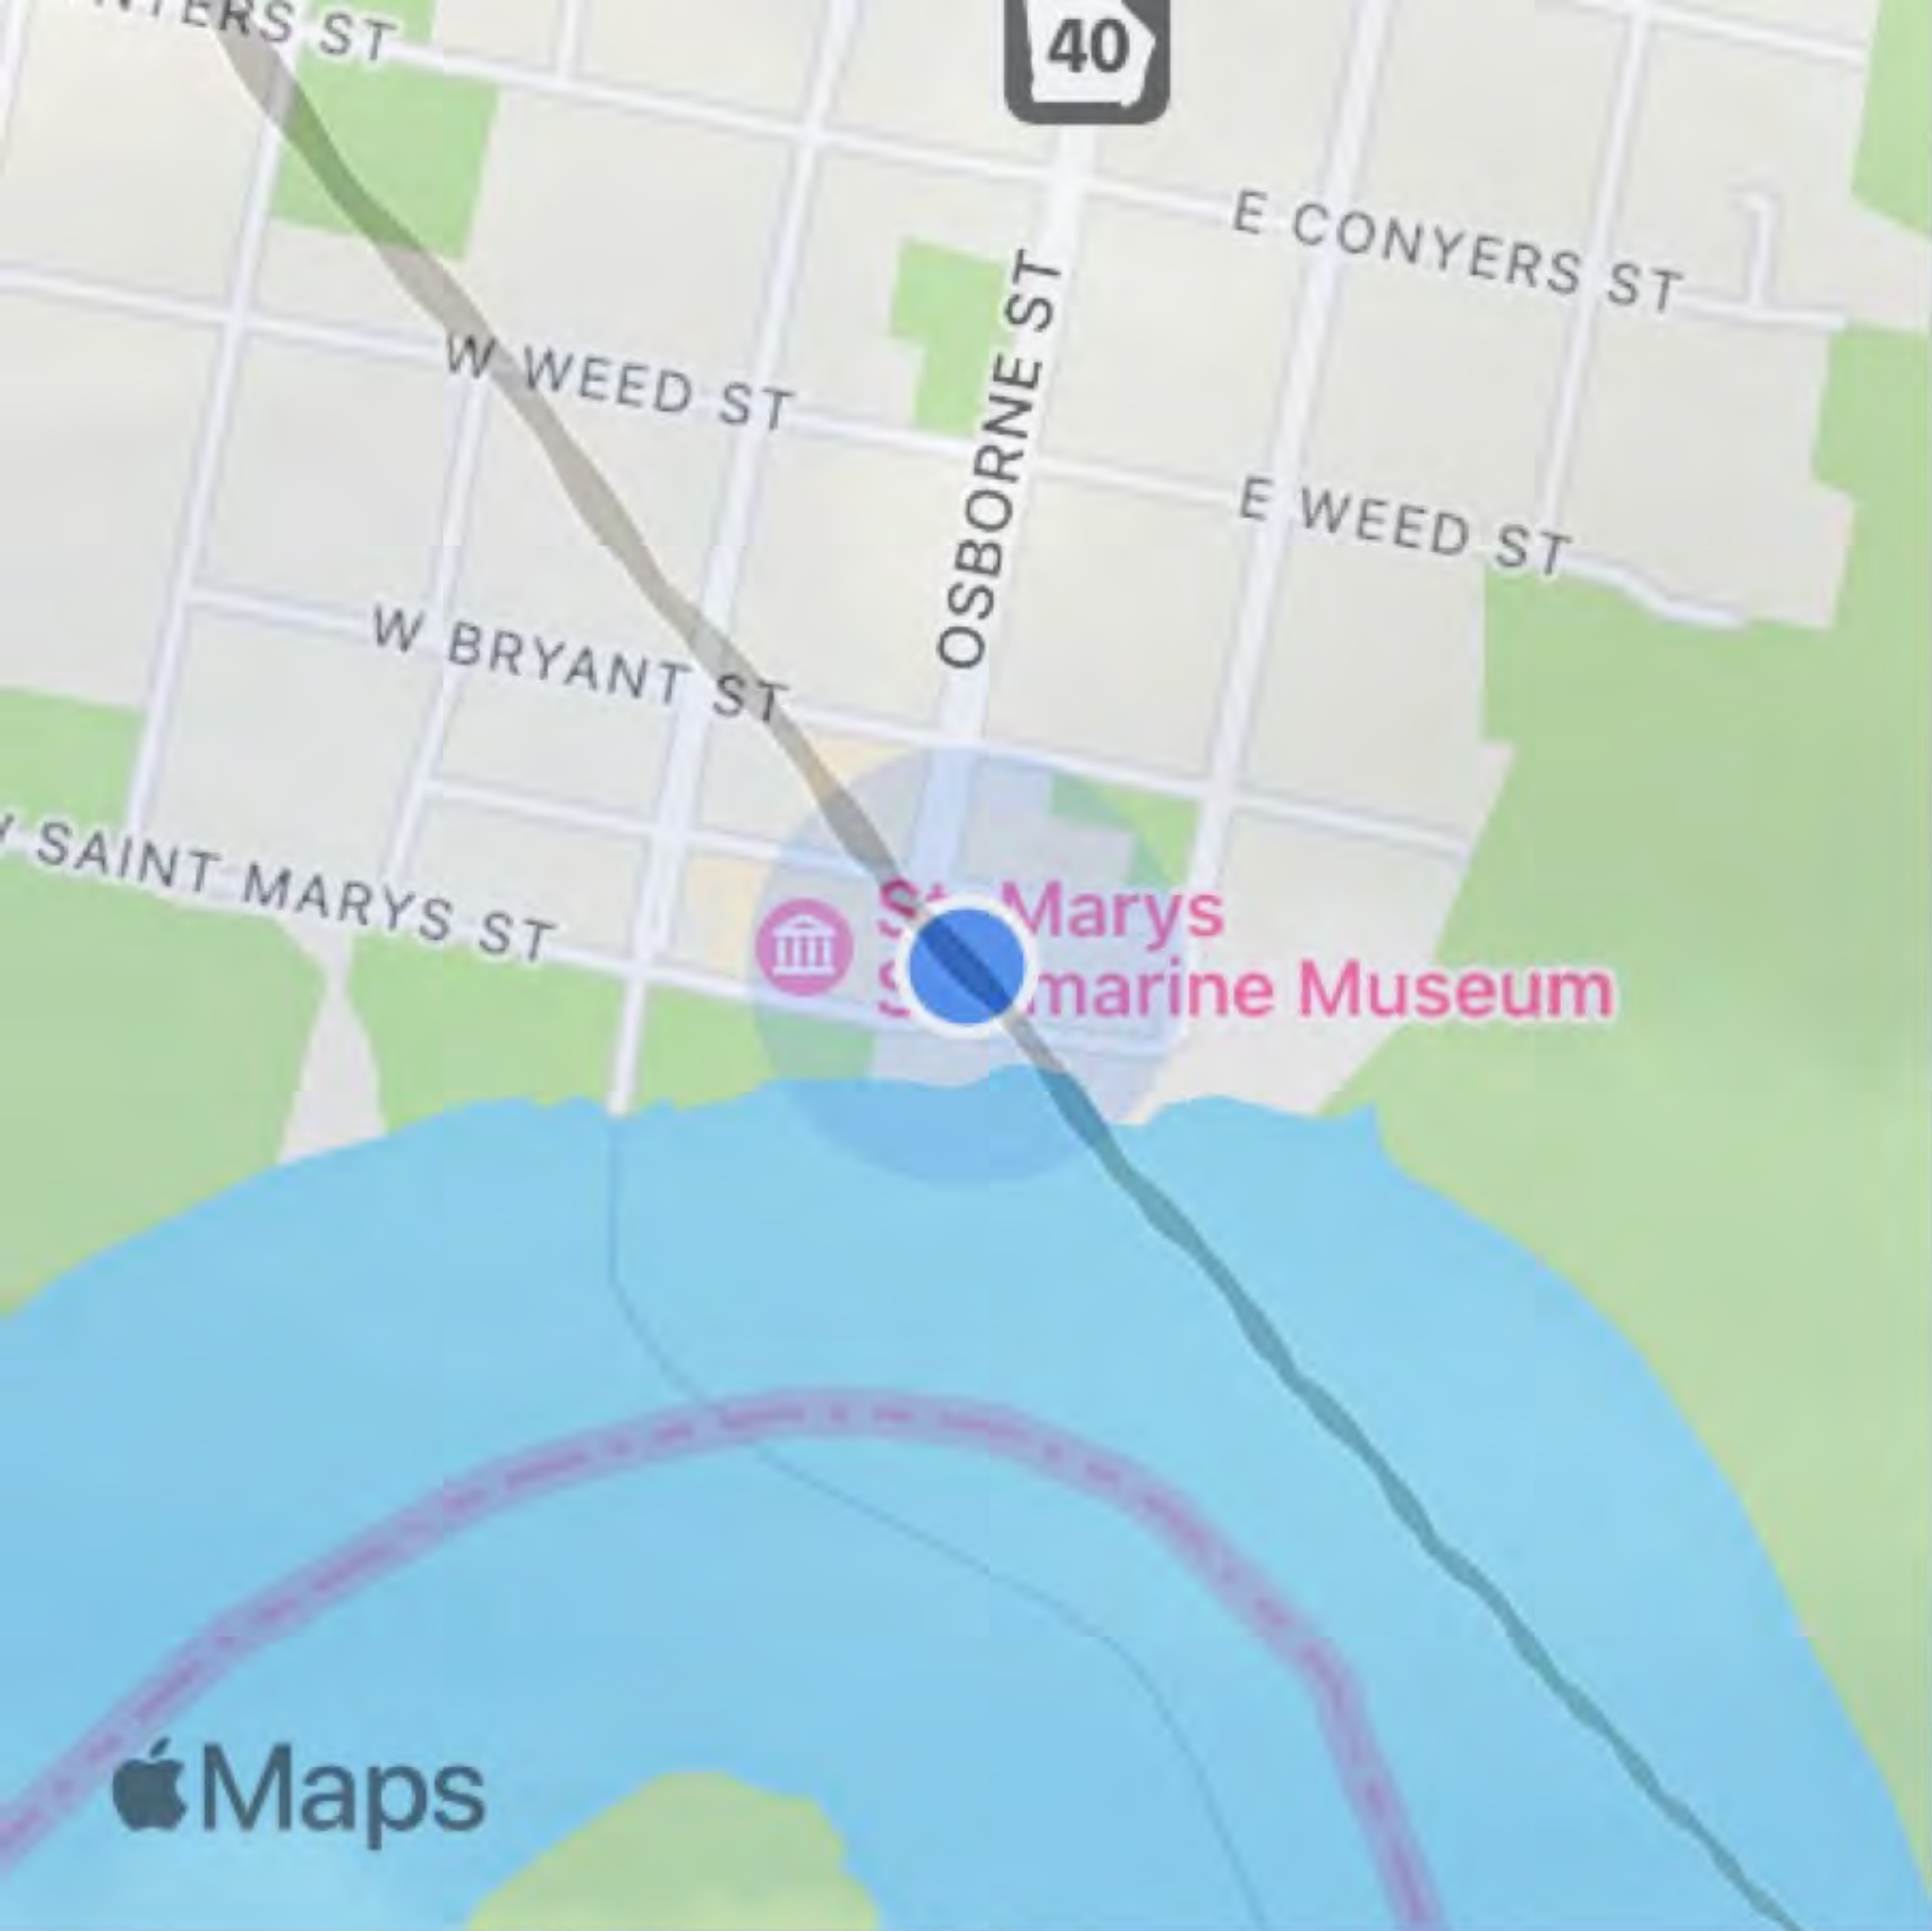

Wed, Jul 24 2024 11:09:58
+30.720829,-81.548264
112 Osborne St
Camden County