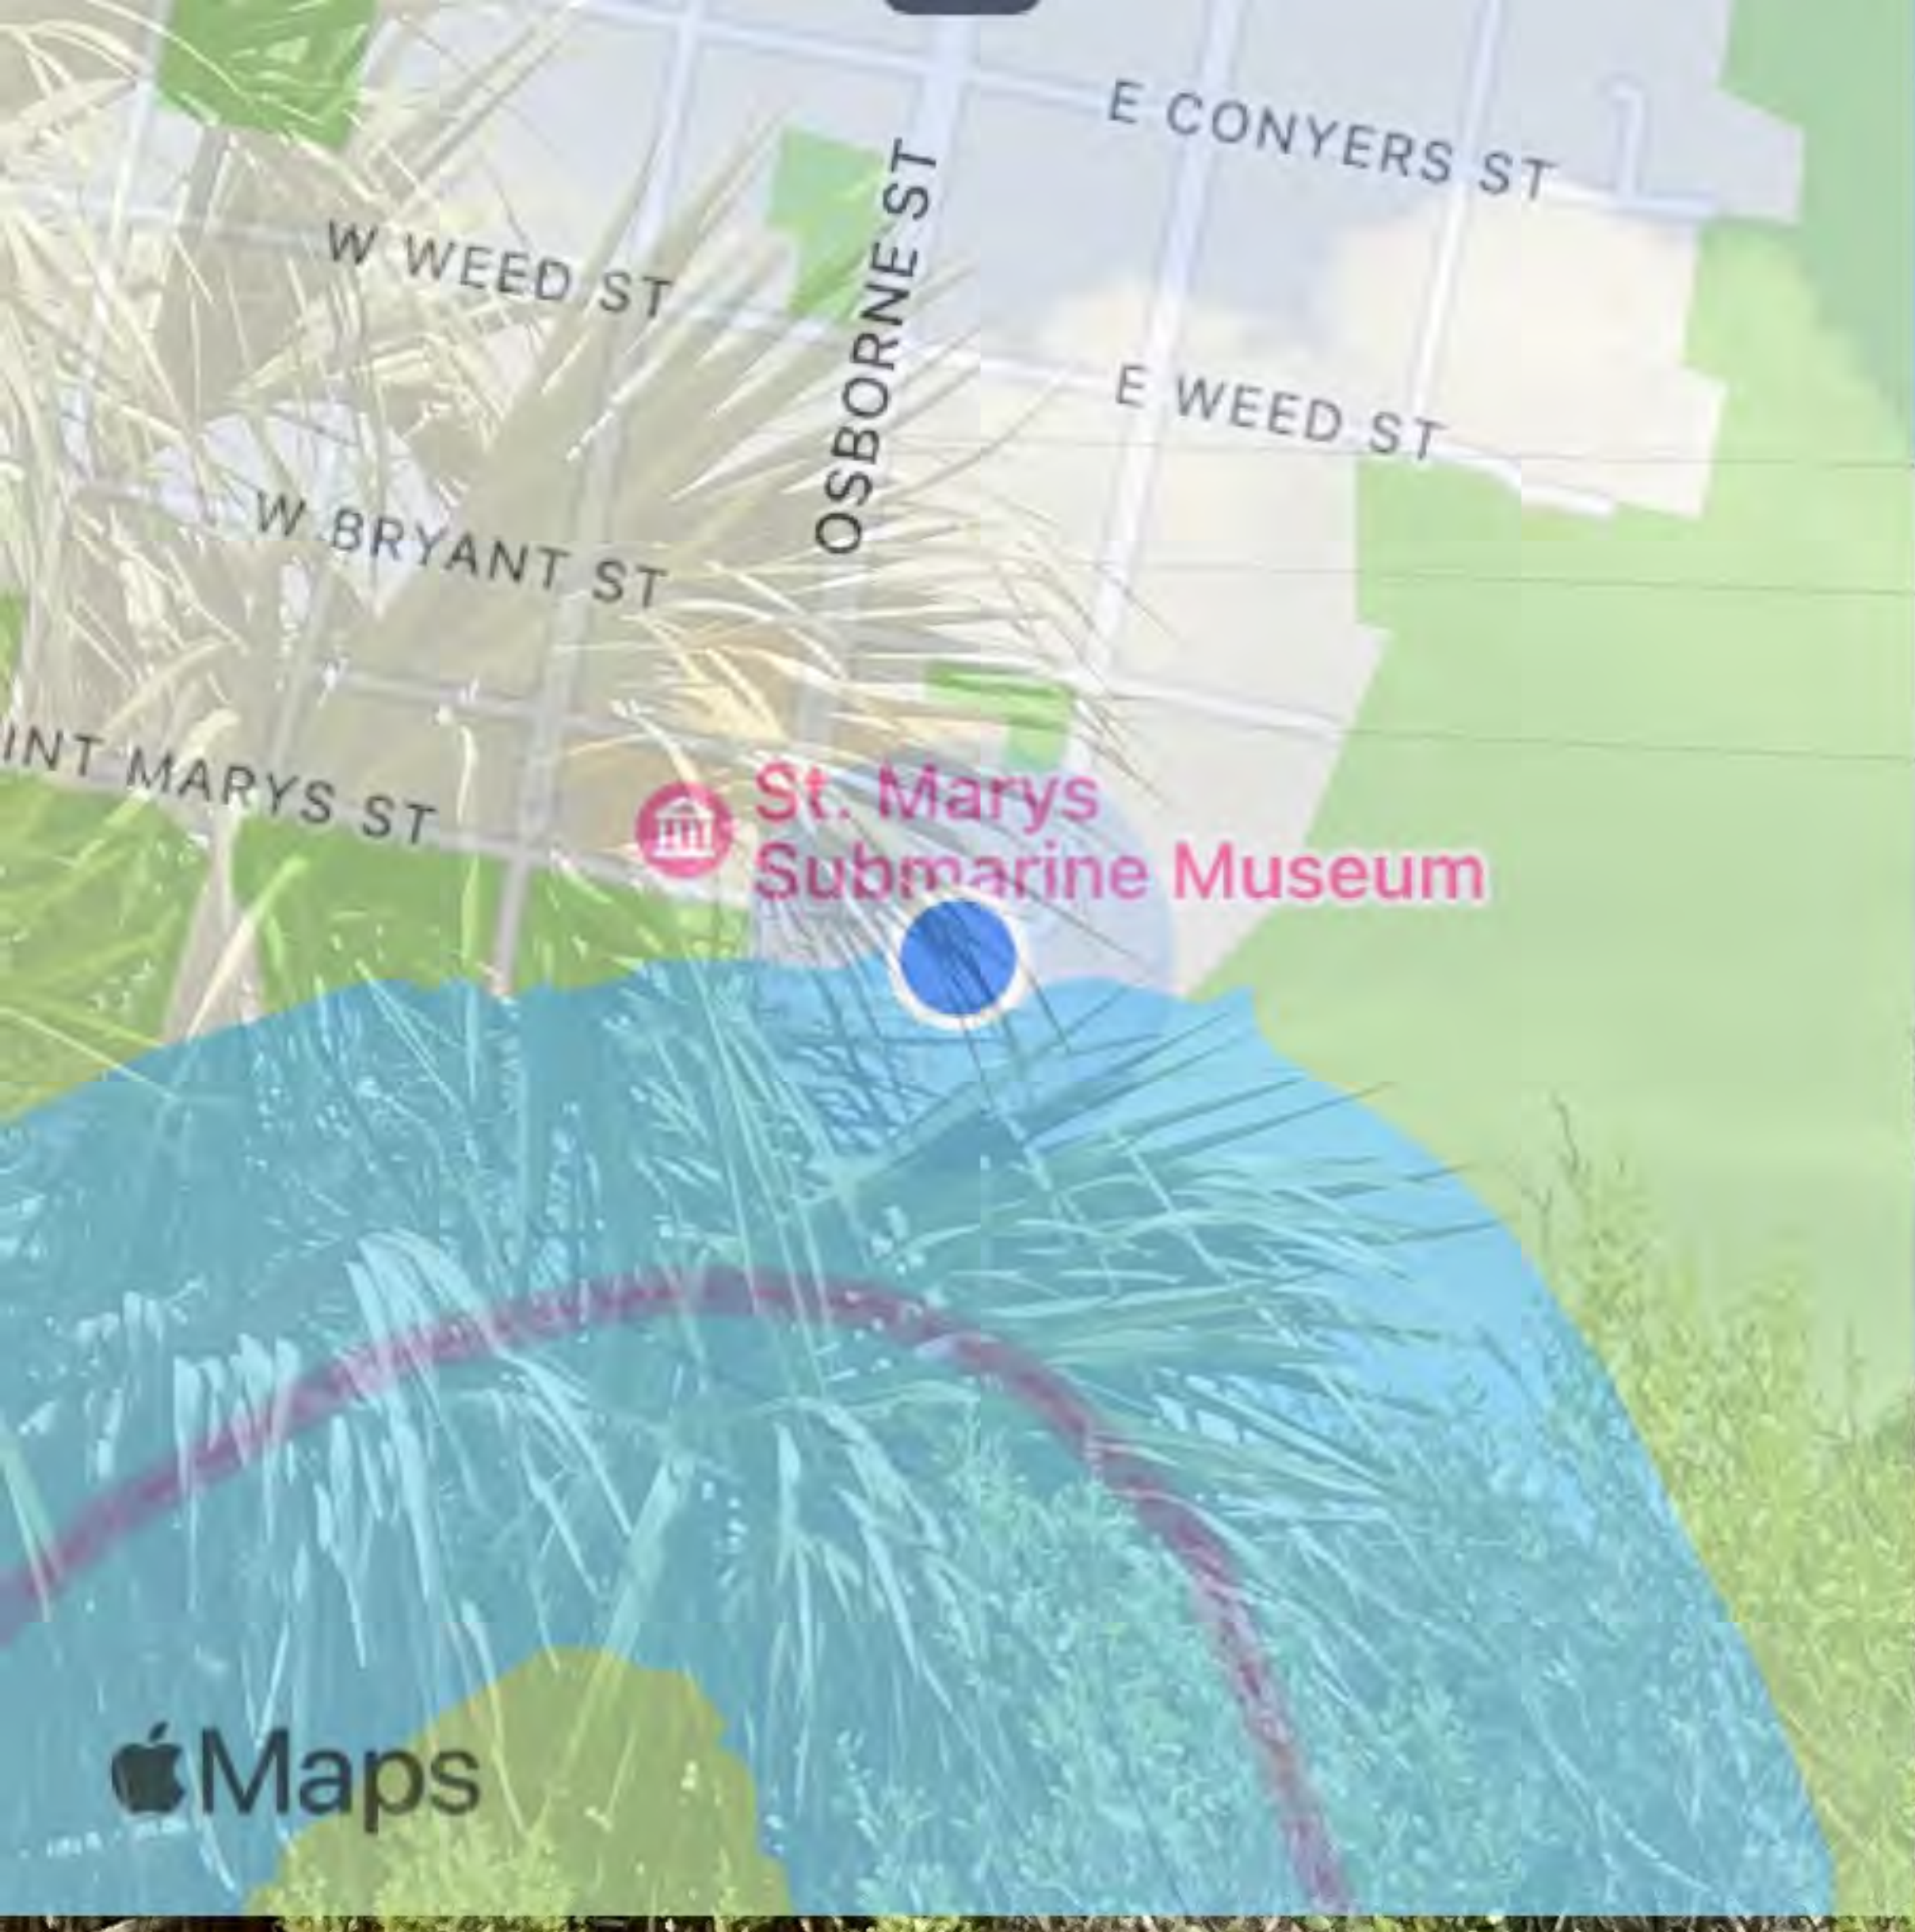

Wed, Jul 24 2024 11:13:08
+30.719998,-81.547178
104 E Saint Marys St
Camden County