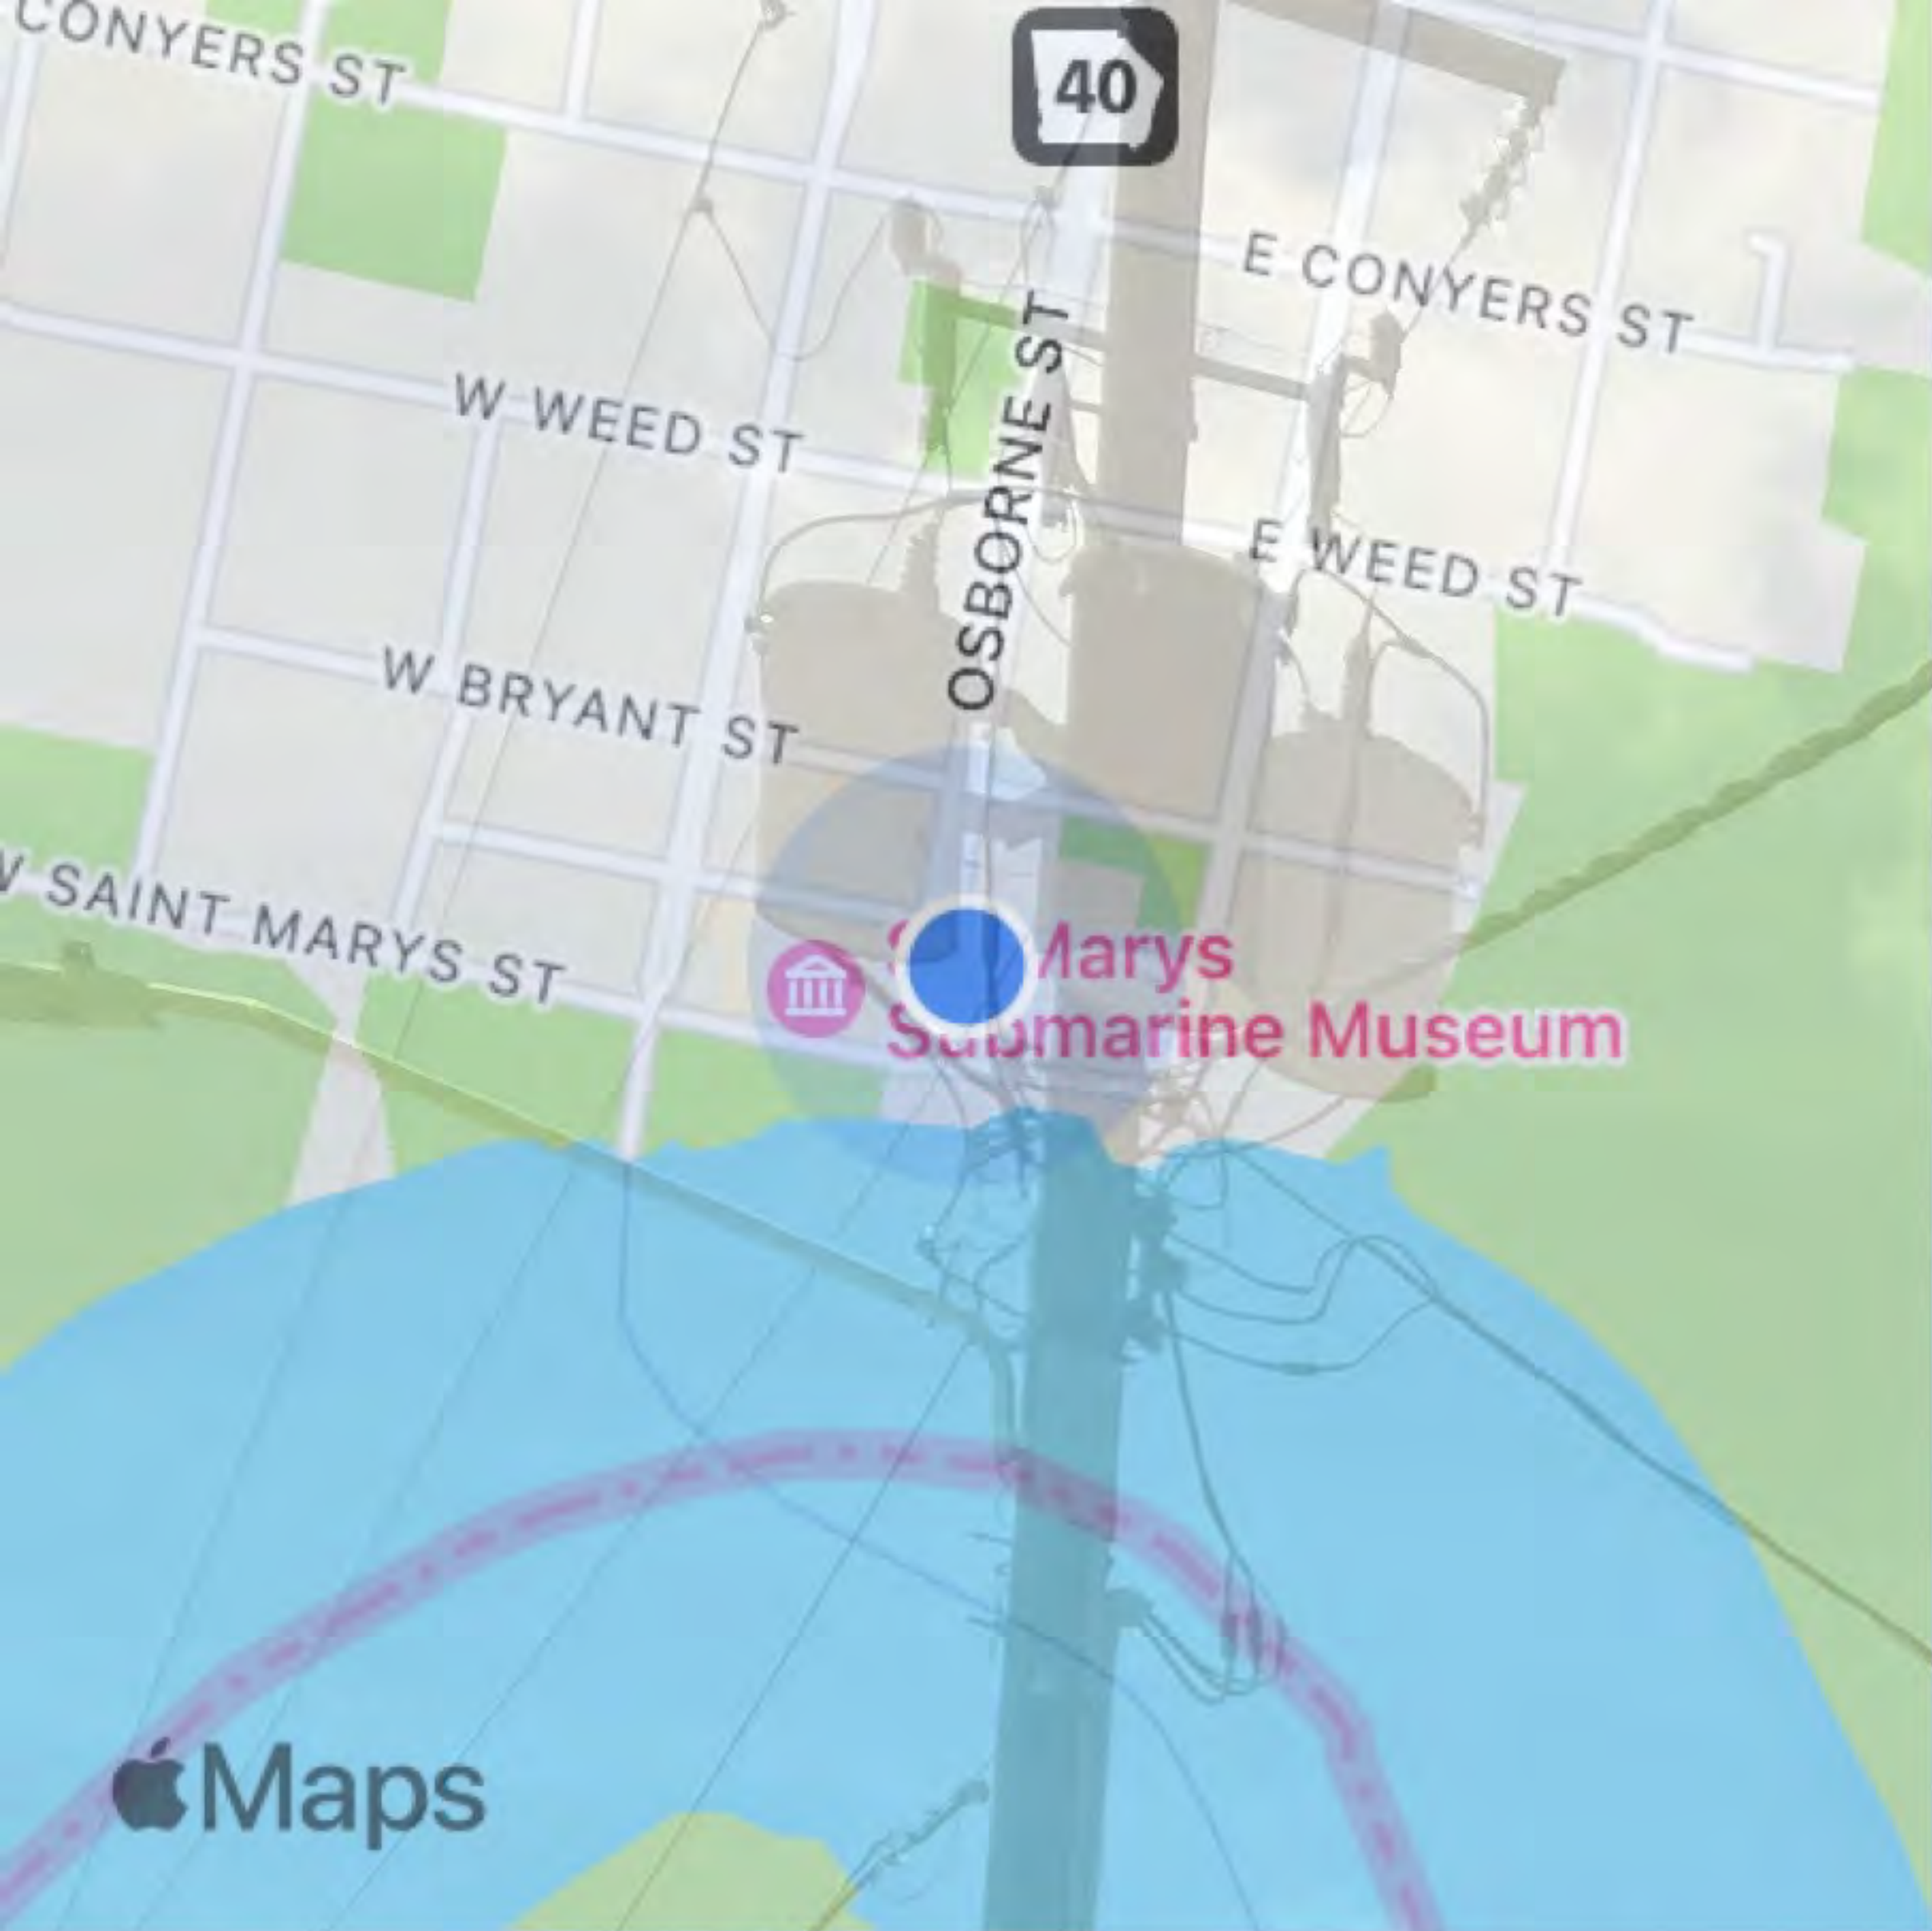

Wed, Jul 24 2024 11:10:06
+30.720829,-81.548264
112 Osborne St
Camden County