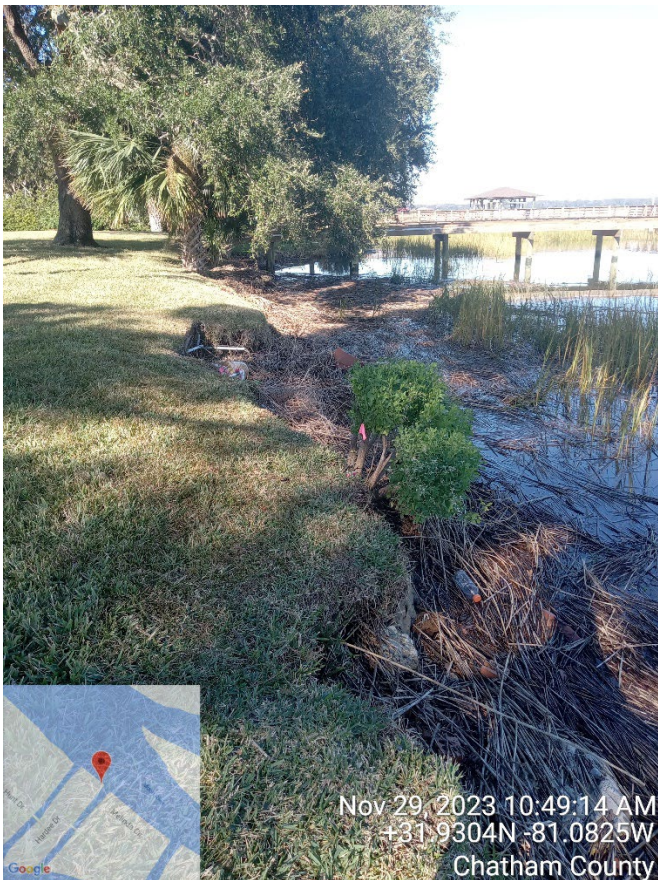

Site Visit – 11.29.23 – 13 Hardee Drive – Chuck Hartman – CMPA Bulkhead along Moon River  
By Cheyenne Osborne w/ Maitland Bass

Site Visit – 11.29.23 – 13 Hardee Drive – Chuck Hartman – CMPA Bulkhead along Moon River

By Cheyenne Osborne w/ Maitland Bass

Site Visit – 11.29.23 – 13 Hardee Drive – Chuck Hartman – CMPA Bulkhead along Moon River  
By Cheyenne Osborne w/ Maitland Bass

Site Visit – 11.29.23 – 13 Hardee Drive – Chuck Hartman – CMPA Bulkhead along Moon River  
By Cheyenne Osborne w/ Maitland Bass

Nov 29, 2023 10:50:56 AM  
+31.9306N -81.0828W  
Chatham County

Nov 29, 2023 10:51:16 AM  
+31.9306N -81.0827W  
Chatham County

Site Visit – 11.29.23 – 13 Hardee Drive – Chuck Hartman – CMPA Bulkhead along Moon River