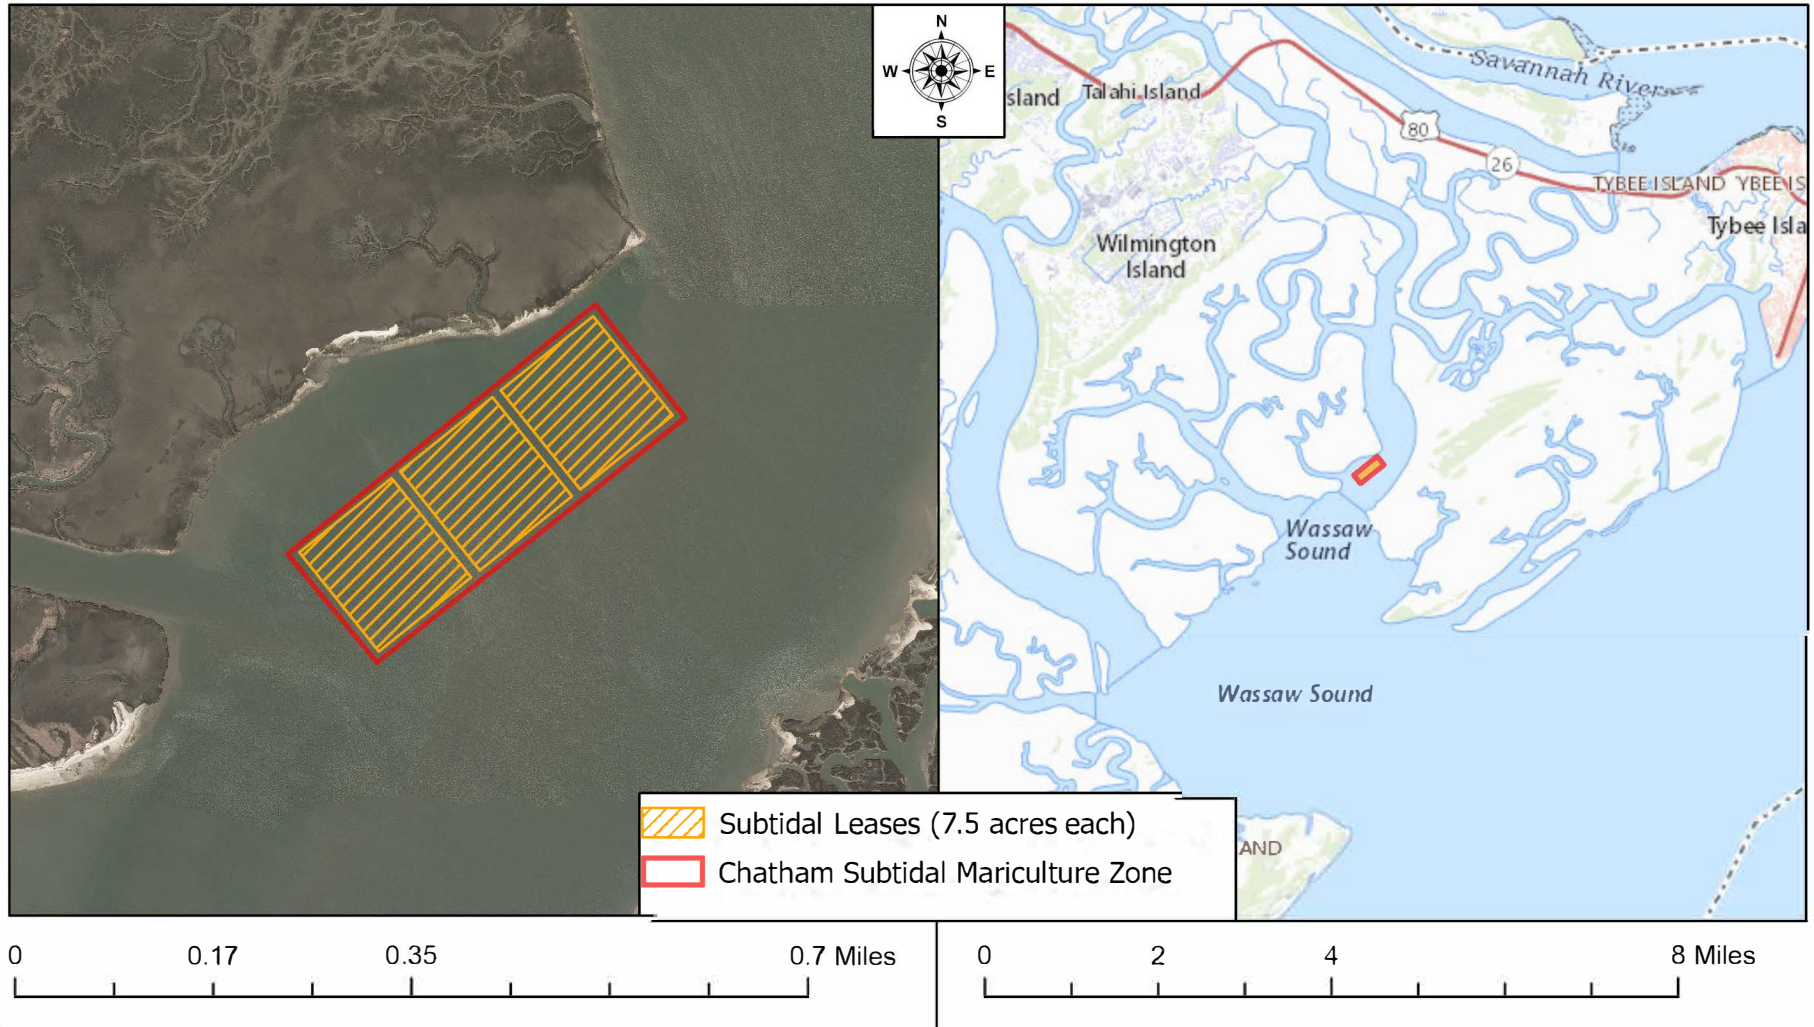

Chatham County Subtidal Mariculture Zone

Disclaimer: This map is produced by the Georgia Department of Natural Resources for purpose of providing visual aid and illustrative context. This map is not for determination of any official legal extents, boundaries, or any other legal determinations. Do not use this map for navigational purposes. Although every effort has been made to ensure the accuracy of the information presented herein, the Coastal Resources Division does not guarantee that this map is error-free.