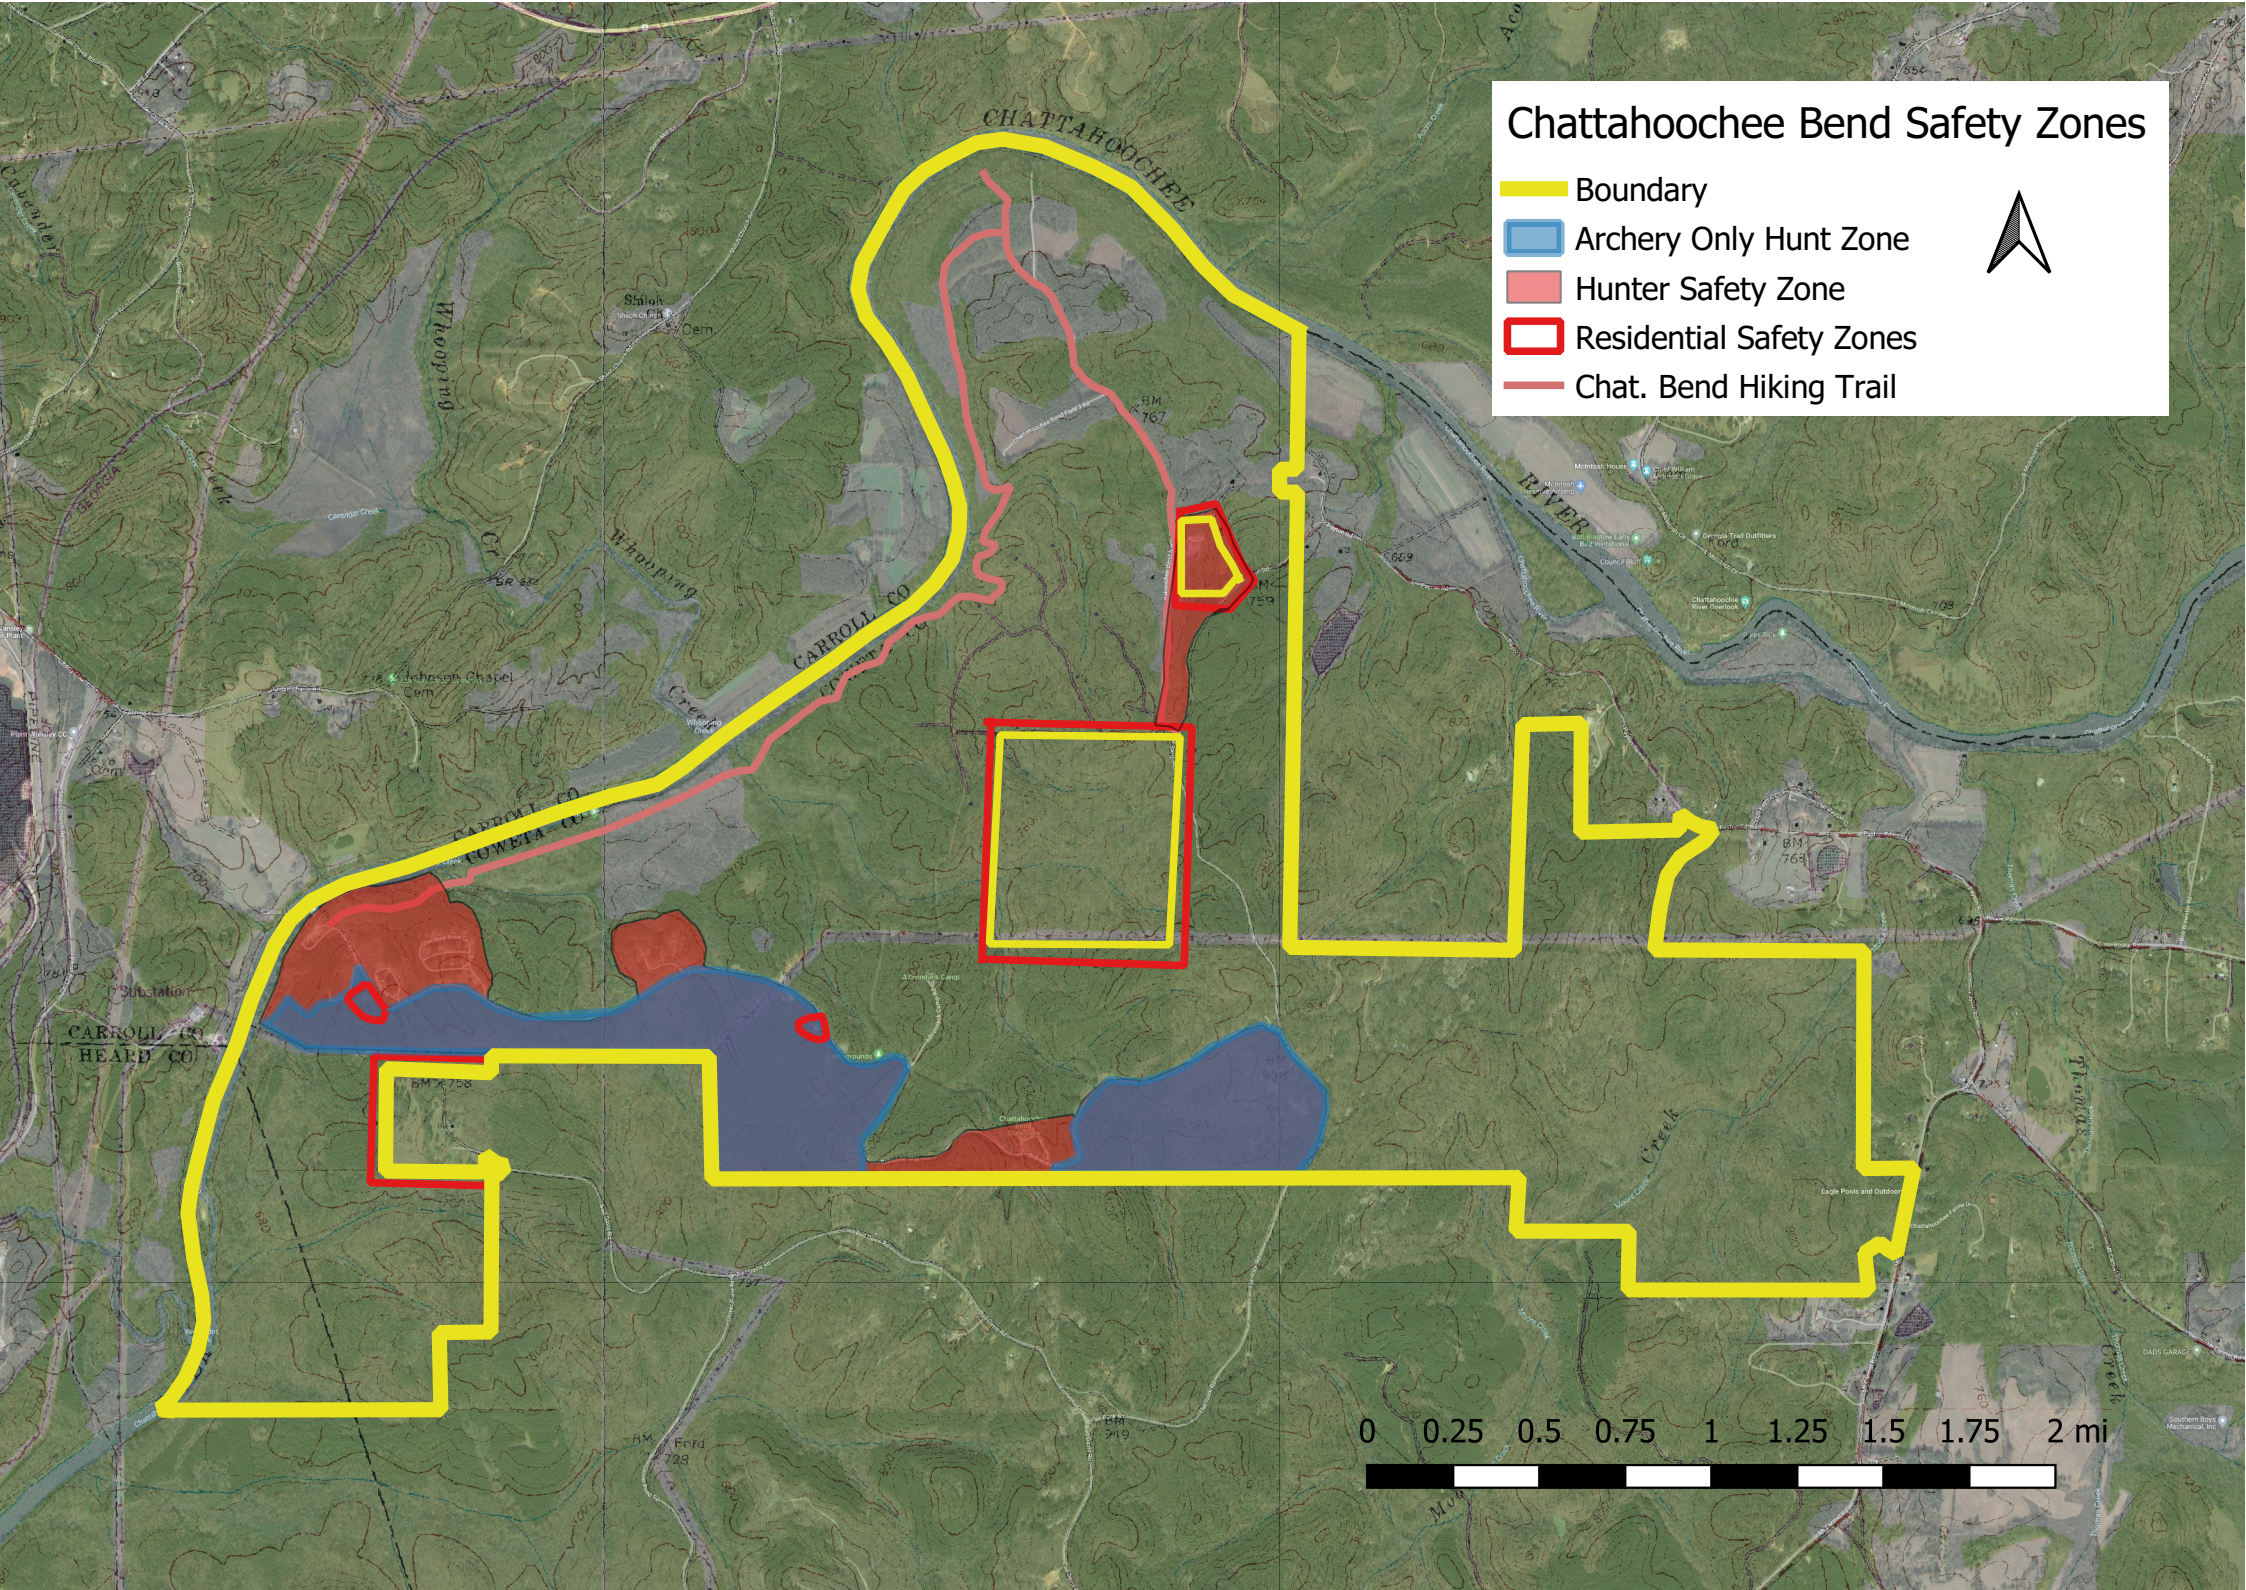

Chattahoochee Bend Safety Zones

-  Boundary
-  Archery Only Hunt Zone
-  Hunter Safety Zone
-  Residential Safety Zones
-  Chat. Bend Hiking Trail

0 0.25 0.5 0.75 1 1.25 1.5 1.75 2 mi