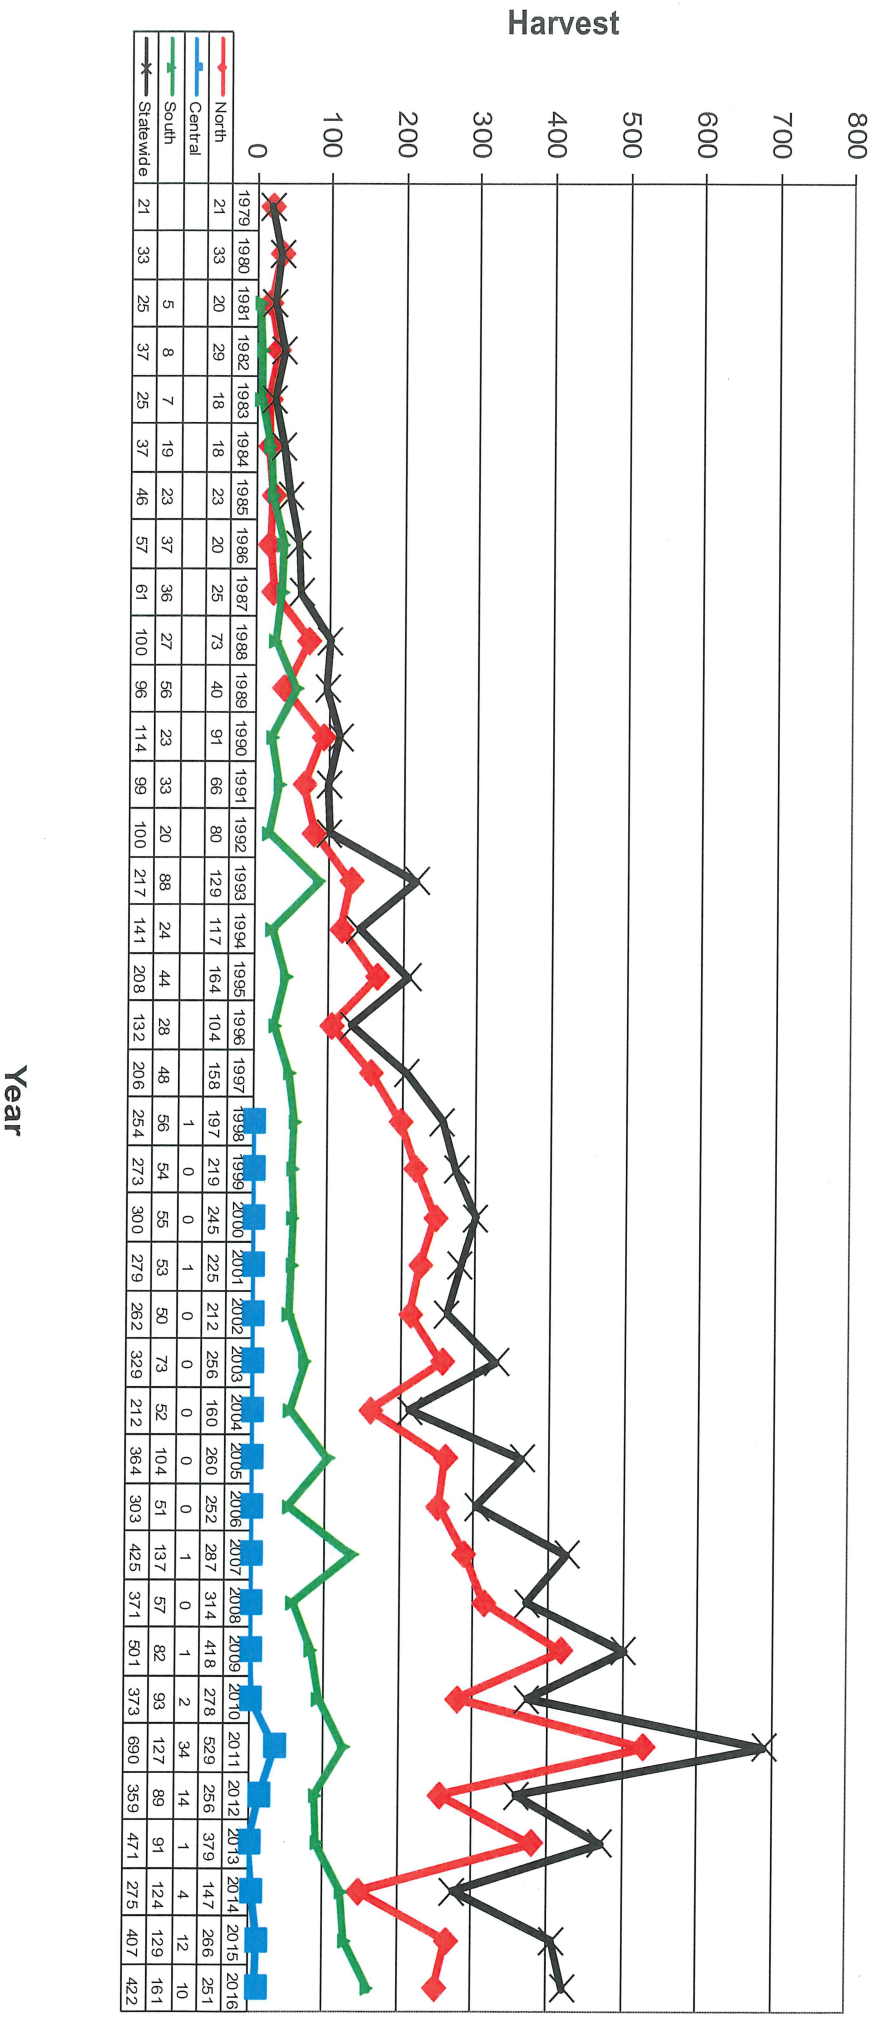

2016 N. GA Black Bear Harvest Summary

County	Legal Harvest		Illegal Harvest		Harvest Total	Road-killed Bears			Total Mortality
	Female	Male	Female	Male		Female	Male	Unk	
Banks	0	0	0	0	0	0	0	0	0
Barrow	0	0	0	0	0	0	0	0	0
Bartow	0	2	0	0	2	0	0	0	2
Carroll	0	0	0	0	0	0	0	0	0
Catoosa	0	1	0	0	1	0	0	0	1
Chattooga	0	1	0	0	1	0	0	0	1
Cherokee	0	1	0	0	1	0	0	0	1
Cobb	0	0	0	0	0	0	0	0	0
Dade	0	0	0	0	0	0	0	0	0
Dawson	6	4	0	0	10	1	4	0	15
Dekalb	0	0	0	0	0	0	0	0	0
Douglas	0	0	0	0	0	0	0	0	0
Fannin	4	7	0	0	11	0	0	0	11
Floyd	0	0	0	0	0	0	0	0	0
Forsyth	0	0	0	0	0	0	0	0	0
Franklin	0	0	0	0	0	0	0	0	0
Fulton	0	0	0	0	0	0	0	0	0
Gilmer	11	18	0	1	30	1	0	1	32
Gordon	1	1	0	0	2	0	0	0	2
Gwinnett	0	0	0	0	0	0	0	0	0
Habersham	1	9	0	0	10	0	0	0	10
Hall	0	0	0	0	0	0	0	0	0
Haralson	0	1	0	0	1	0	0	0	1
Hart	0	0	0	0	0	0	0	0	0
Jackson	0	0	0	0	0	0	0	0	0
Lumpkin	3	9	0	0	12	0	1	0	13
Madison	0	0	0	0	0	0	0	0	0
Murray	7	10	0	0	17	0	0	0	17
Paulding	0	0	0	0	0	0	0	0	0
Pickens	5	11	0	0	16	0	0	0	16
Polk	0	0	0	0	0	0	0	0	0
Rabun	6	20	0	0	26	0	1	0	27
Stephens	0	1	0	0	1	0	0	0	1
Towns	1	4	0	0	5	0	0	0	5
Union	13	5	0	0	18	1	0	0	19
Walker	0	1	0	0	1	0	0	0	1
Walton	0	0	0	0	0	0	0	0	0
White	7	5	0	0	12	0	1	0	13
Whitfield	0	0	0	0	0	0	0	1	1
County SubTotal	65	111	0	1	177	3	7	2	189

WMA	Legal Harvest		Illegal Harvest		Harvest Total	Road-killed Bears			Total Mortality
	Female	Male	Female	Male		Female	Male	Unk	
Allatoona	0	0	0	0	0	0	0	0	0
Arrowhead	0	0	0	0	0	0	0	0	0
Berry College	0	0	0	0	0	0	0	0	0
Blue Ridge	0	5	0	0	5	0	0	0	5
Broad River	0	0	0	0	0	0	0	0	0
Buck Shoals	0	0	0	0	0	0	0	0	0
Chattahoochee	8	4	0	0	12	0	0	0	12
Chestatee	0	2	0	0	2	0	0	0	2
Cohutta	13	11	0	1	25	0	0	0	25
Conasauga River	0	0	0	0	0	0	0	0	0
Coopers Creek	1	5	0	0	6	0	0	0	6
Coosawattee	0	0	0	0	0	0	0	0	0
Coosawattee - Carter's Lake	0	0	0	0	0	0	0	0	0
Crockford-Pigeon Mountain	0	0	0	0	0	0	0	0	0
Dawson Forest	4	5	0	0	9	0	0	0	9
Dukes Creek	0	3	0	0	3	0	0	0	3
Hart County	0	0	0	0	0	0	0	0	0
J.L. Lester	0	0	0	0	0	0	0	0	0
Johns Mtn.	0	0	0	0	0	0	0	0	0
Lake Russell	0	0	0	0	0	0	0	0	0
McGraw Ford	0	0	0	0	0	0	0	0	0
Otting Tract	0	0	0	0	0	0	0	0	0
Paulding Forest	0	0	0	0	0	0	0	0	0
Pine Log	0	0	0	0	0	0	0	0	0
Rich Mt	3	4	0	0	7	0	0	0	7
Rich Mt - Cartecay	0	0	0	0	0	0	0	0	0
Sheffield	0	0	0	0	0	0	0	0	0
Swallow Creek	3	2	0	0	5	0	0	0	5
Tallulah Gorge	0	0	0	0	0	0	0	0	0
Warwoman	1	1	0	0	2	0	0	0	2
Wilson Shoals	0	0	0	0	0	0	0	0	0
Zahnd	0	0	0	0	0	0	0	0	0
WMA SubTotal	33	42	0	1	76	0	0	0	76
Breakdown by Sex	98	153	0	2		3	7	2	
Grand Total	251		2			12			265

Sex	Harvest #
Females	98
% of harvest	38.7%
Males	155
% of harvest	61.3%

Method	Harvest #
Archery	55
% of harvest	21.7%
Crossbow	14
% of harvest	5.5%
Muzzleloader	7
% of harvest	2.8%
Firearm	177
% of harvest	70.0%

County vs. WMA	
County kill #	177
County %	70.0%
WMA kill #	76
WMA %	30.0%

Regional Harvest	
Region 1	115
Region 2	138
Total	253

Live Weight (lbs)	Harvest #
≥ 500	0
400-499	4
300-399	8
200-299	16
100-199	49
63-99	17
Avg. Female	150
Avg. Male	185

Eviscerated Weight (lbs)	Harvest #
≥ 500	0
400-499	1
300-399	1
200-299	10
100-199	34
58-99	16

Estimated Weight (lbs)	Harvest #
≥ 500	0
400-499	1
300-399	10
200-299	20
100-199	57
75-99	6

Legal Harvest 251

Illegal Harvest 2

Road-killed Bears 12

Total Mortality 265

Georgia Bear Harvest (1979-2016)

Year