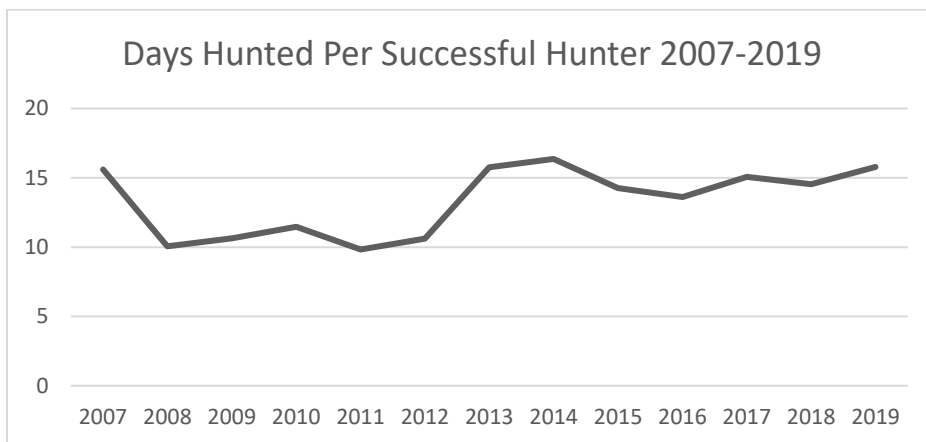

Georgia Wild Turkey Harvest Summary Data, 2007-2019

Summary Graphs

2007

Licensed Resident Hunters 48,459

Total Harvest 21,570

Average days hunted/hunter 15.59

Region	Number of Successful Hunters	Harvest	Average days hunted/ Successful Hunter
Blue Ridge	60	121	20
Ridge & Valley	1512	2662	17.16
Piedmont	5868	8651	15.18
Upper Coastal Plain	5203	8167	15.44
Lower Coastal Plain	2057	3509	16.18

2008

Licensed Resident Hunters 49,327

Total Harvest 24,297

Average days hunted/hunter 10.06

Region	Number of Successful Hunters	Harvest	Average days hunted/ Successful Hunter
Blue Ridge	244	305	19.75
Ridge & Valley	1343	2259	11.50
Piedmont	5311	7204	17.03
Upper Coastal Plain	5983	9035	16.41
Lower Coastal Plain	3052	5006	18.00