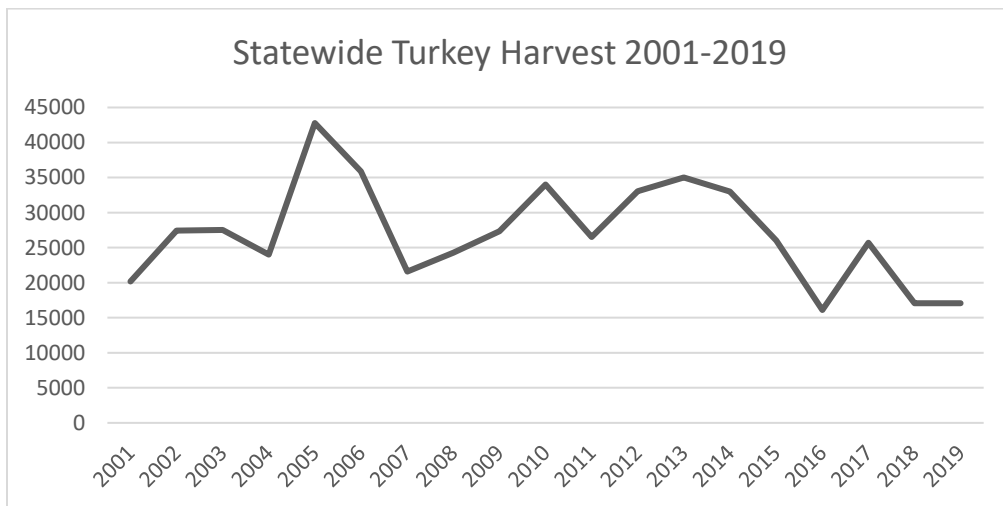

Georgia Wild Turkey Harvest Summary Data, 2007-2019

Summary Graphs

2007

Licensed Resident Hunters 48,459

Total Harvest 21,570

Average days hunted/hunter 15.59

Region	Number of Successful Hunters	Harvest	Average days hunted/ Successful Hunter
Blue Ridge	60	121	20
Ridge & Valley	1512	2662	17.16
Piedmont	5868	8651	15.18
Upper Coastal Plain	5203	8167	15.44
Lower Coastal Plain	2057	3509	16.18

2008

Licensed Resident Hunters 49,327

Total Harvest 24,297

Average days hunted/hunter 10.06

Region	Number of Successful Hunters	Harvest	Average days hunted/ Successful Hunter
Blue Ridge	244	305	19.75
Ridge & Valley	1343	2259	11.50
Piedmont	5311	7204	17.03
Upper Coastal Plain	5983	9035	16.41
Lower Coastal Plain	3052	5006	18.00