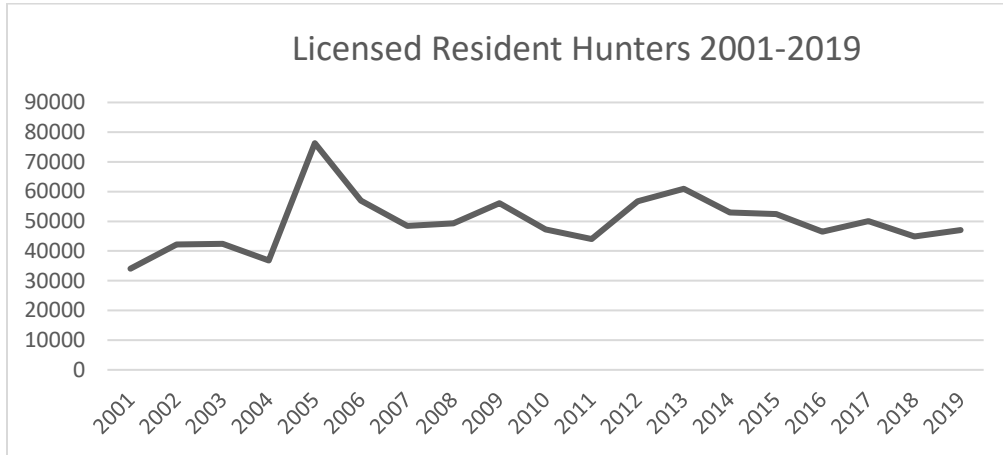

Georgia Wild Turkey Harvest Summary Data, 2007-2019

Summary Graphs

2007

Licensed Resident Hunters 48,459

Total Harvest 21,570

Average days hunted/hunter 15.59

Region	Number of Successful Hunters	Harvest	Average days hunted/ Successful Hunter
Blue Ridge	60	121	20
Ridge & Valley	1512	2662	17.16
Piedmont	5868	8651	15.18
Upper Coastal Plain	5203	8167	15.44
Lower Coastal Plain	2057	3509	16.18

2008

Licensed Resident Hunters 49,327

Total Harvest 24,297

Average days hunted/hunter 10.06

Region	Number of Successful Hunters	Harvest	Average days hunted/ Successful Hunter
Blue Ridge	244	305	19.75
Ridge & Valley	1343	2259	11.50
Piedmont	5311	7204	17.03
Upper Coastal Plain	5983	9035	16.41
Lower Coastal Plain	3052	5006	18.00